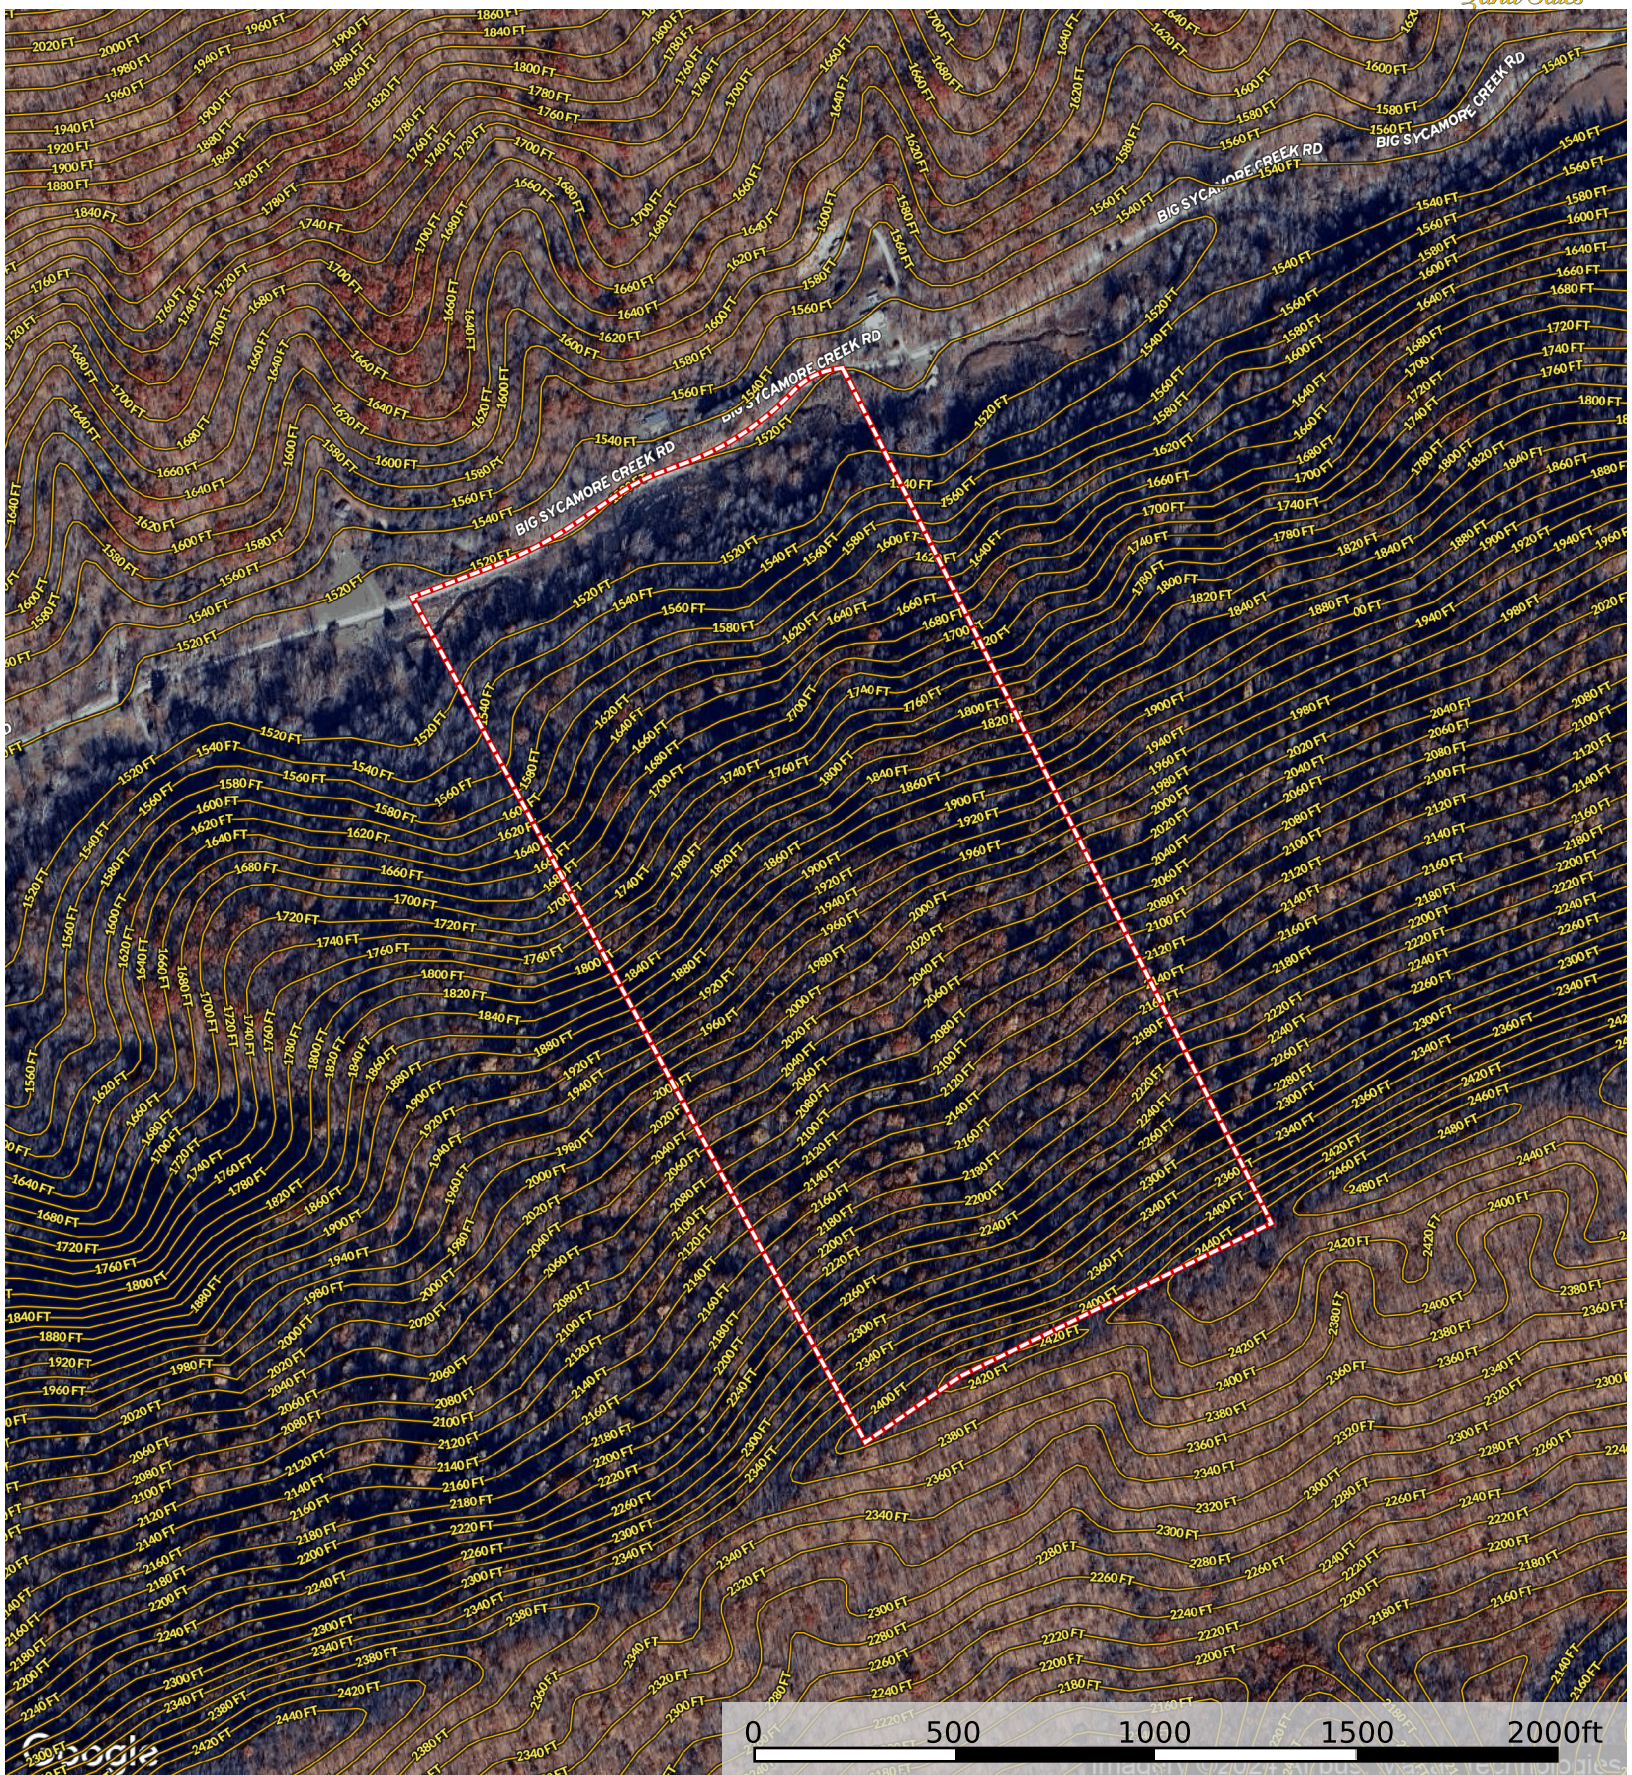

Big Sycamore Creek Tract

Hancock County, Tennessee, 65 AC +/-

Boundary

Big Sycamore Creek Tract

Hancock County, Tennessee, 65 AC +/-

Boundary

Google

 Boundary

Big Sycamore Creek Tract

Hancock County, Tennessee, 65 AC +/-

Boundary