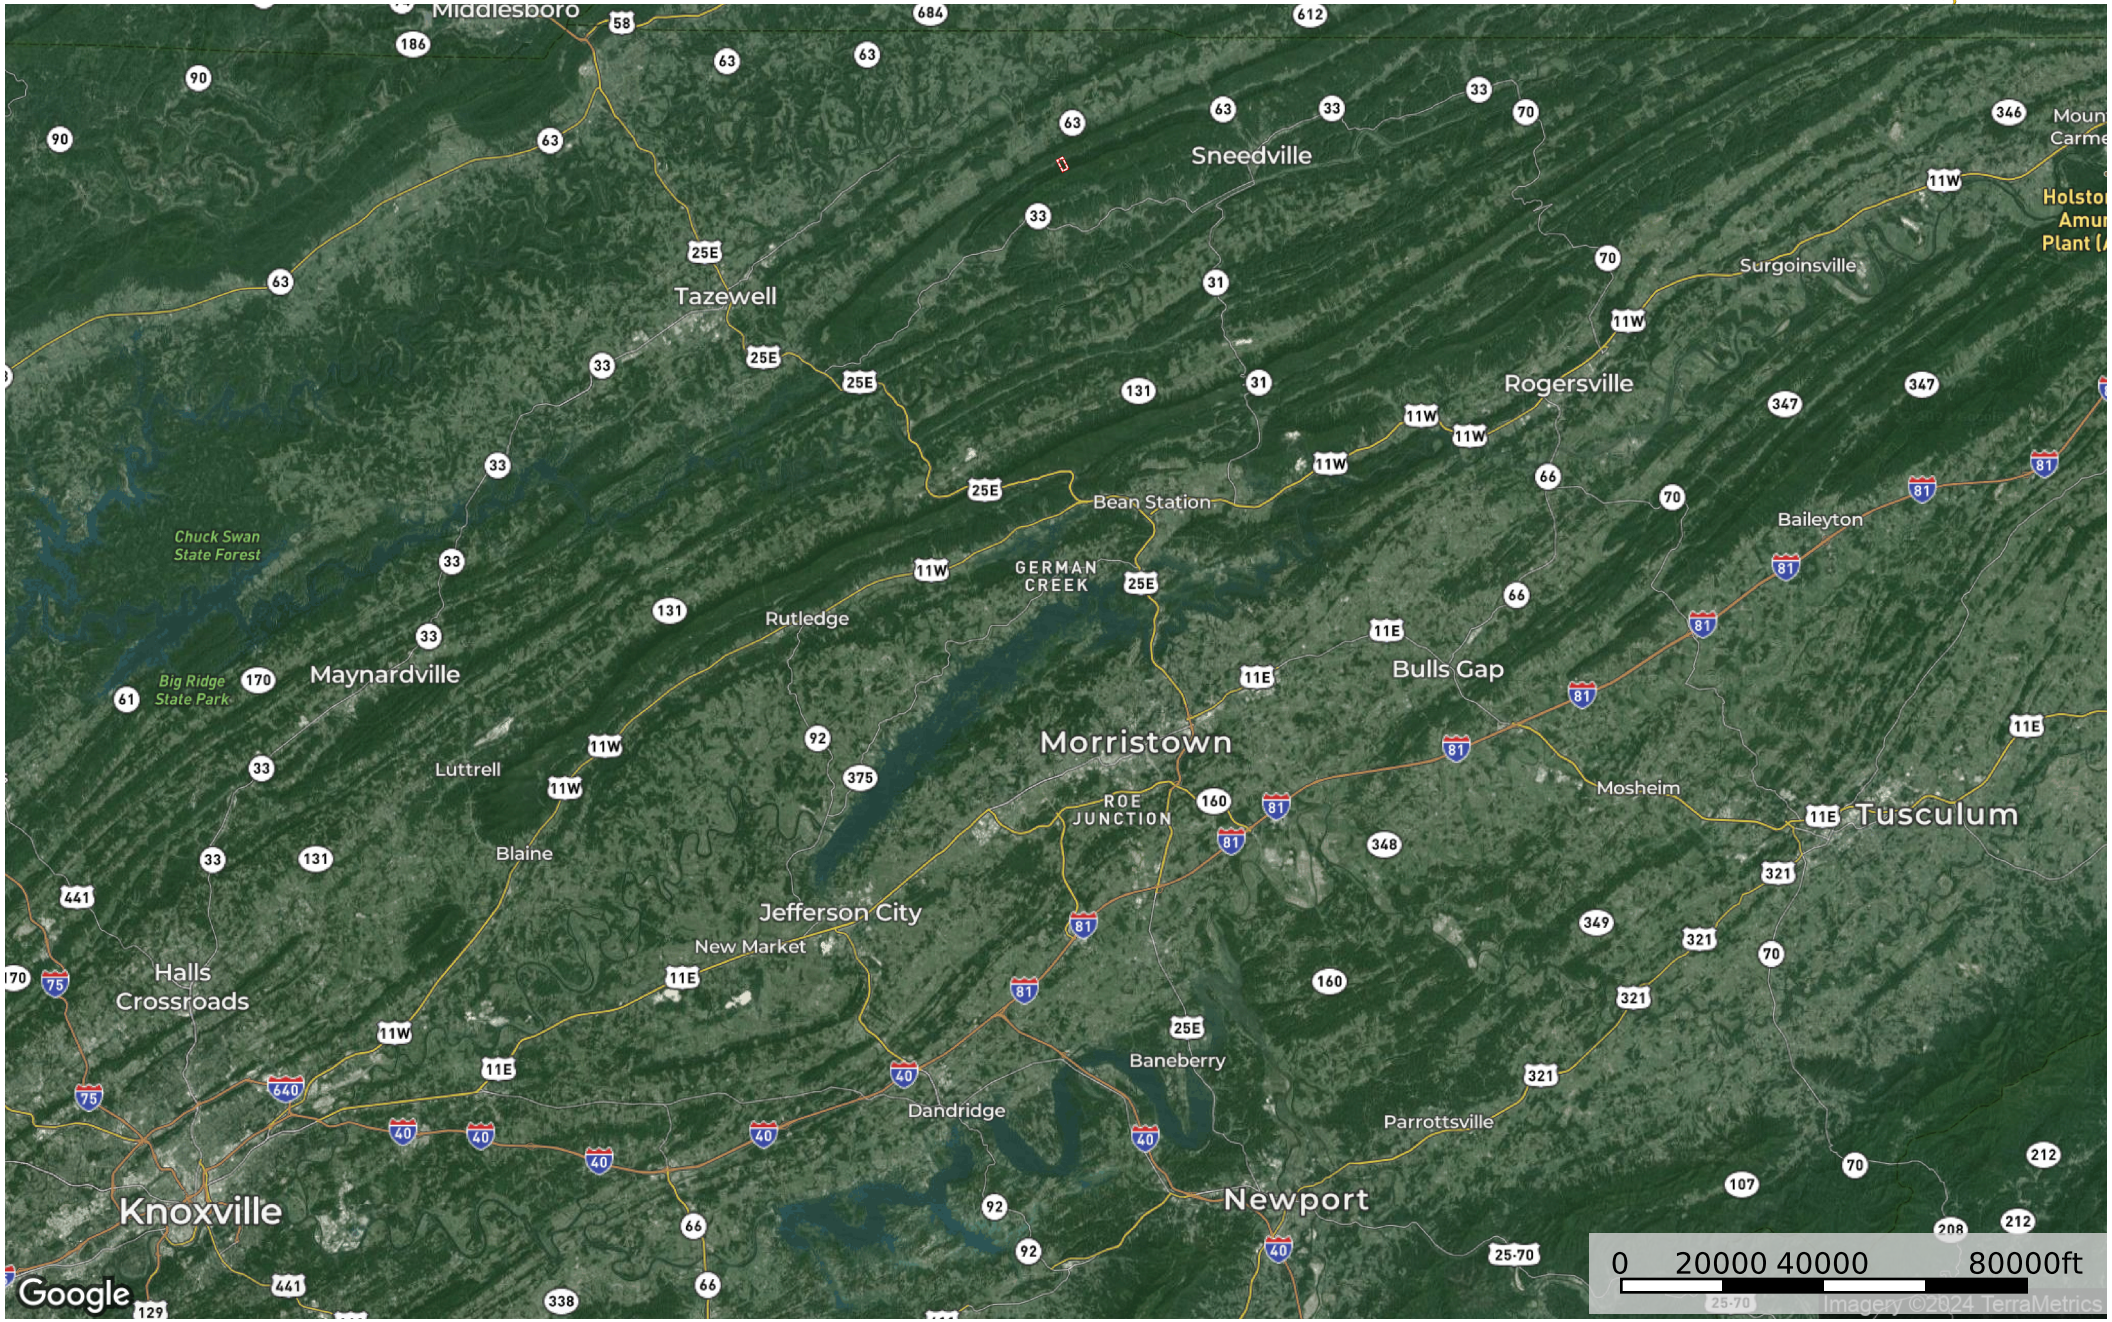

Big Sycamore Creek Tract

Hancock County, Tennessee, 65 AC +/-

Boundary

Big Sycamore Creek Tract

Hancock County, Tennessee, 65 AC +/-

Boundary

Google

 Boundary

Big Sycamore Creek Tract

Hancock County, Tennessee, 65 AC +/-

Boundary