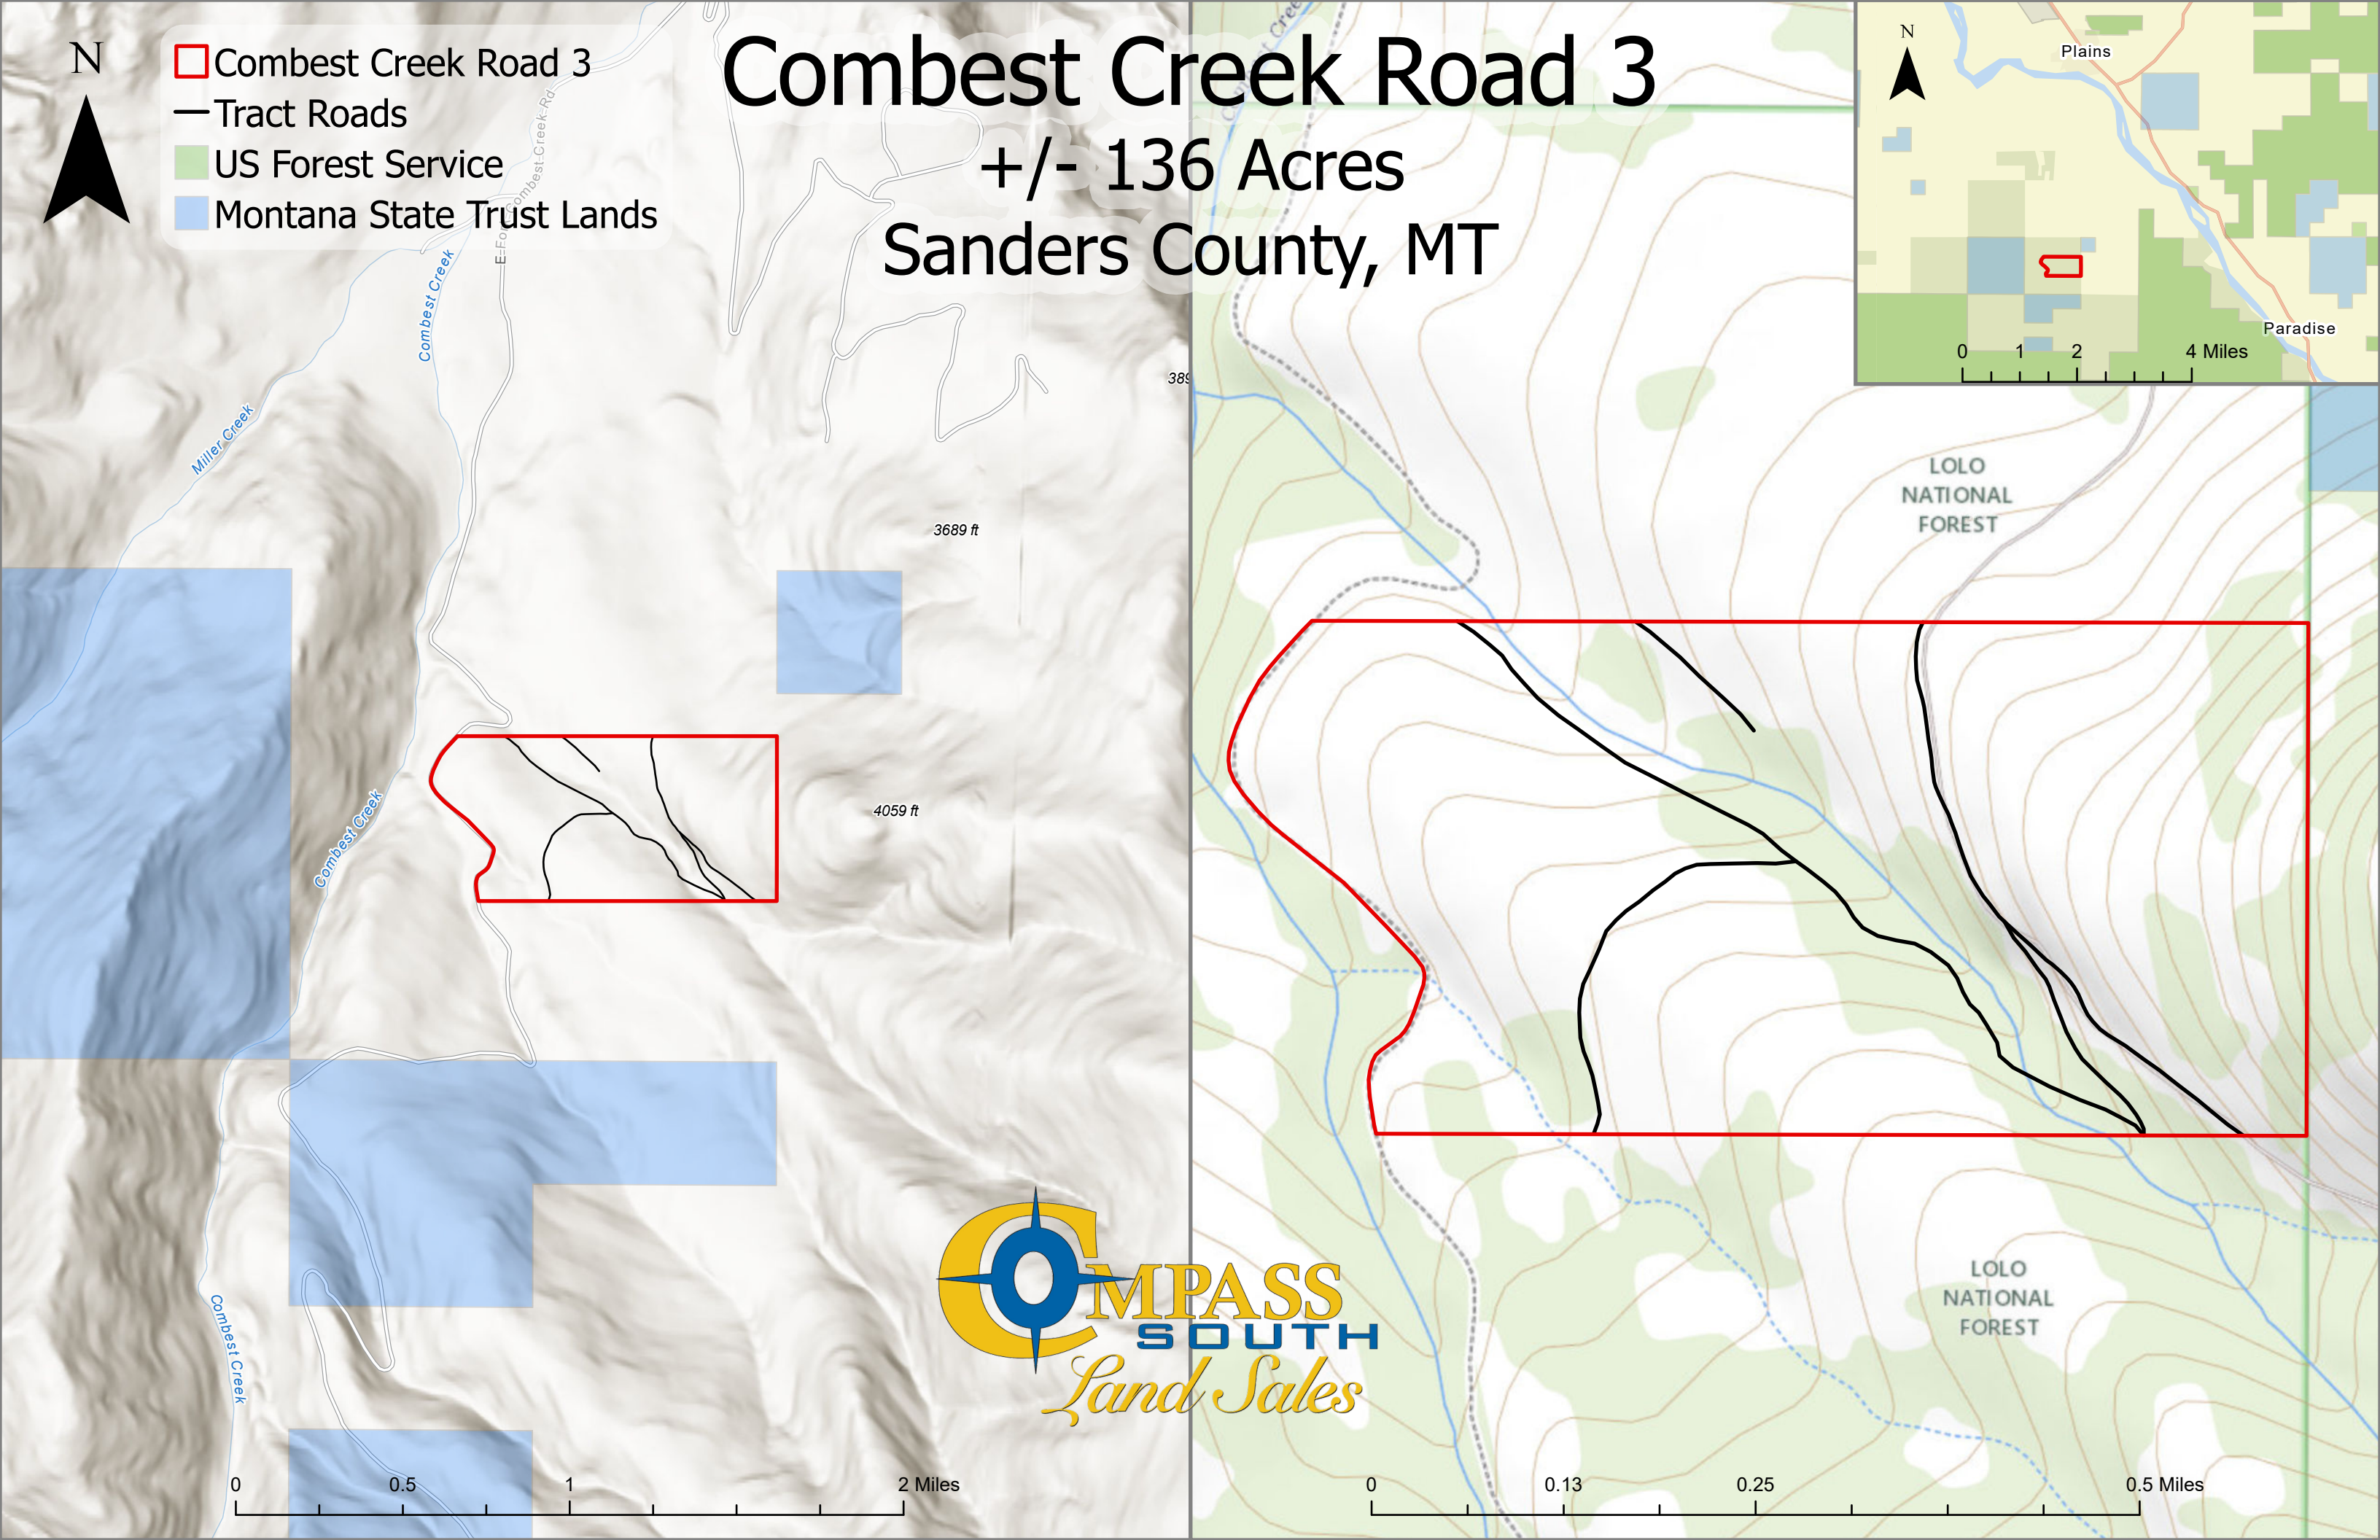

-  Combest Creek Road 3
-  Tract Roads
-  US Forest Service
-  Montana State Trust Lands

Combest Creek Road 3

+/- 136 Acres

Sanders County, MT

Combest Creek Road 3

+/- 136 Acres
Sanders County, MT

- Combest Creek Road 3
- Tract Roads
- US Forest Service
- Montana State Trust Lands