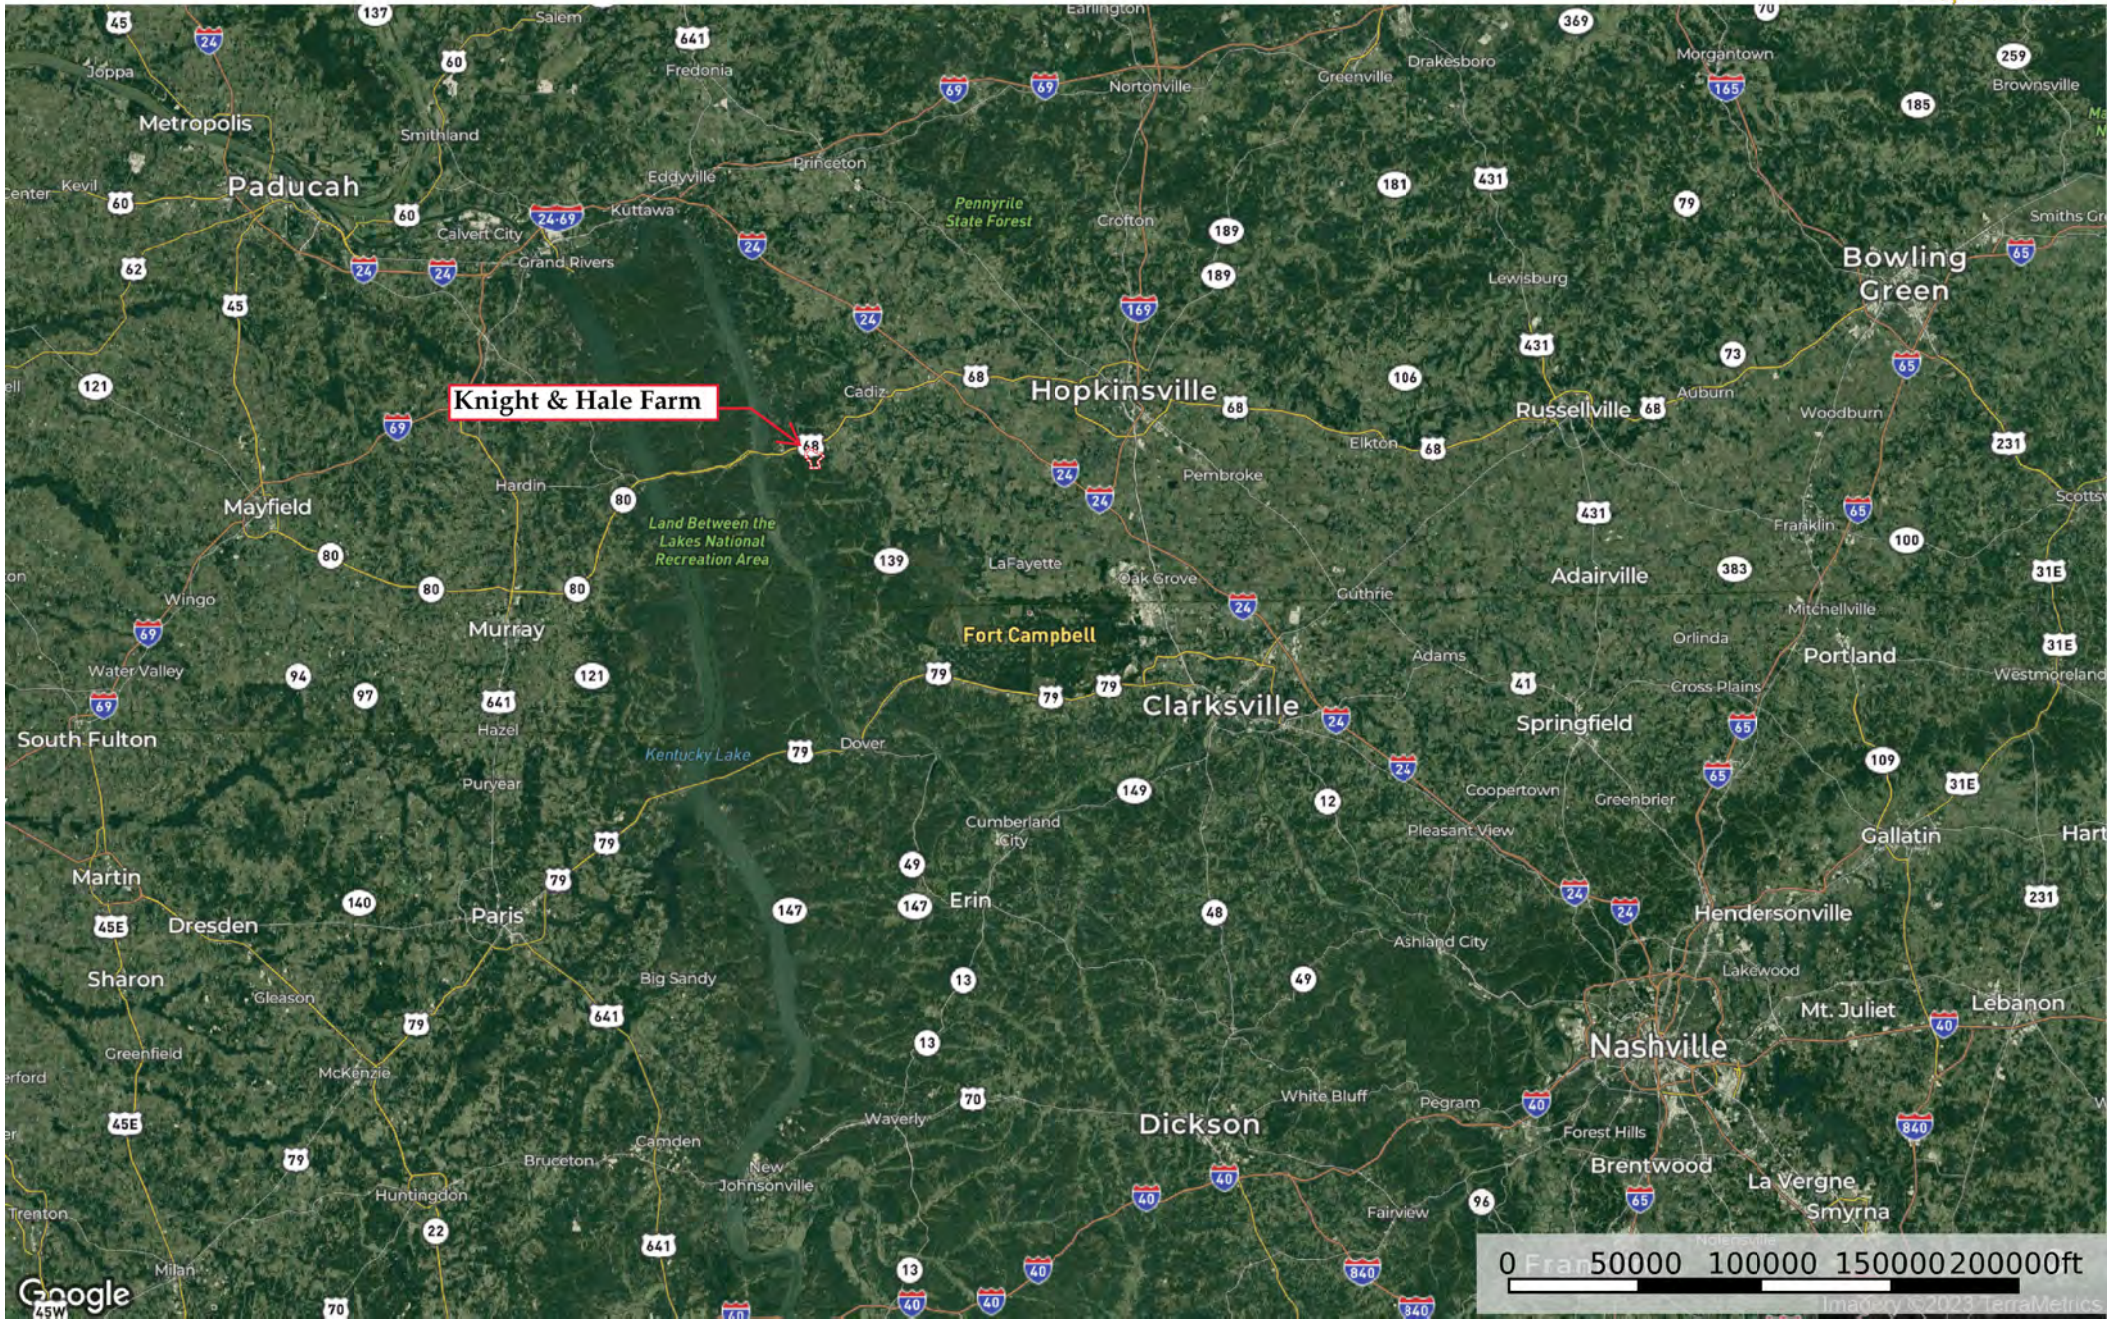

Knight & Hale Farm

Trigg County, Kentucky, 716 AC +/-

Boundary

Knight & Hale Farm

Trigg County, Kentucky, 716 AC +/-

Knight & Hale Farm

Boundary

Boundary

 Boundary

 Boundary