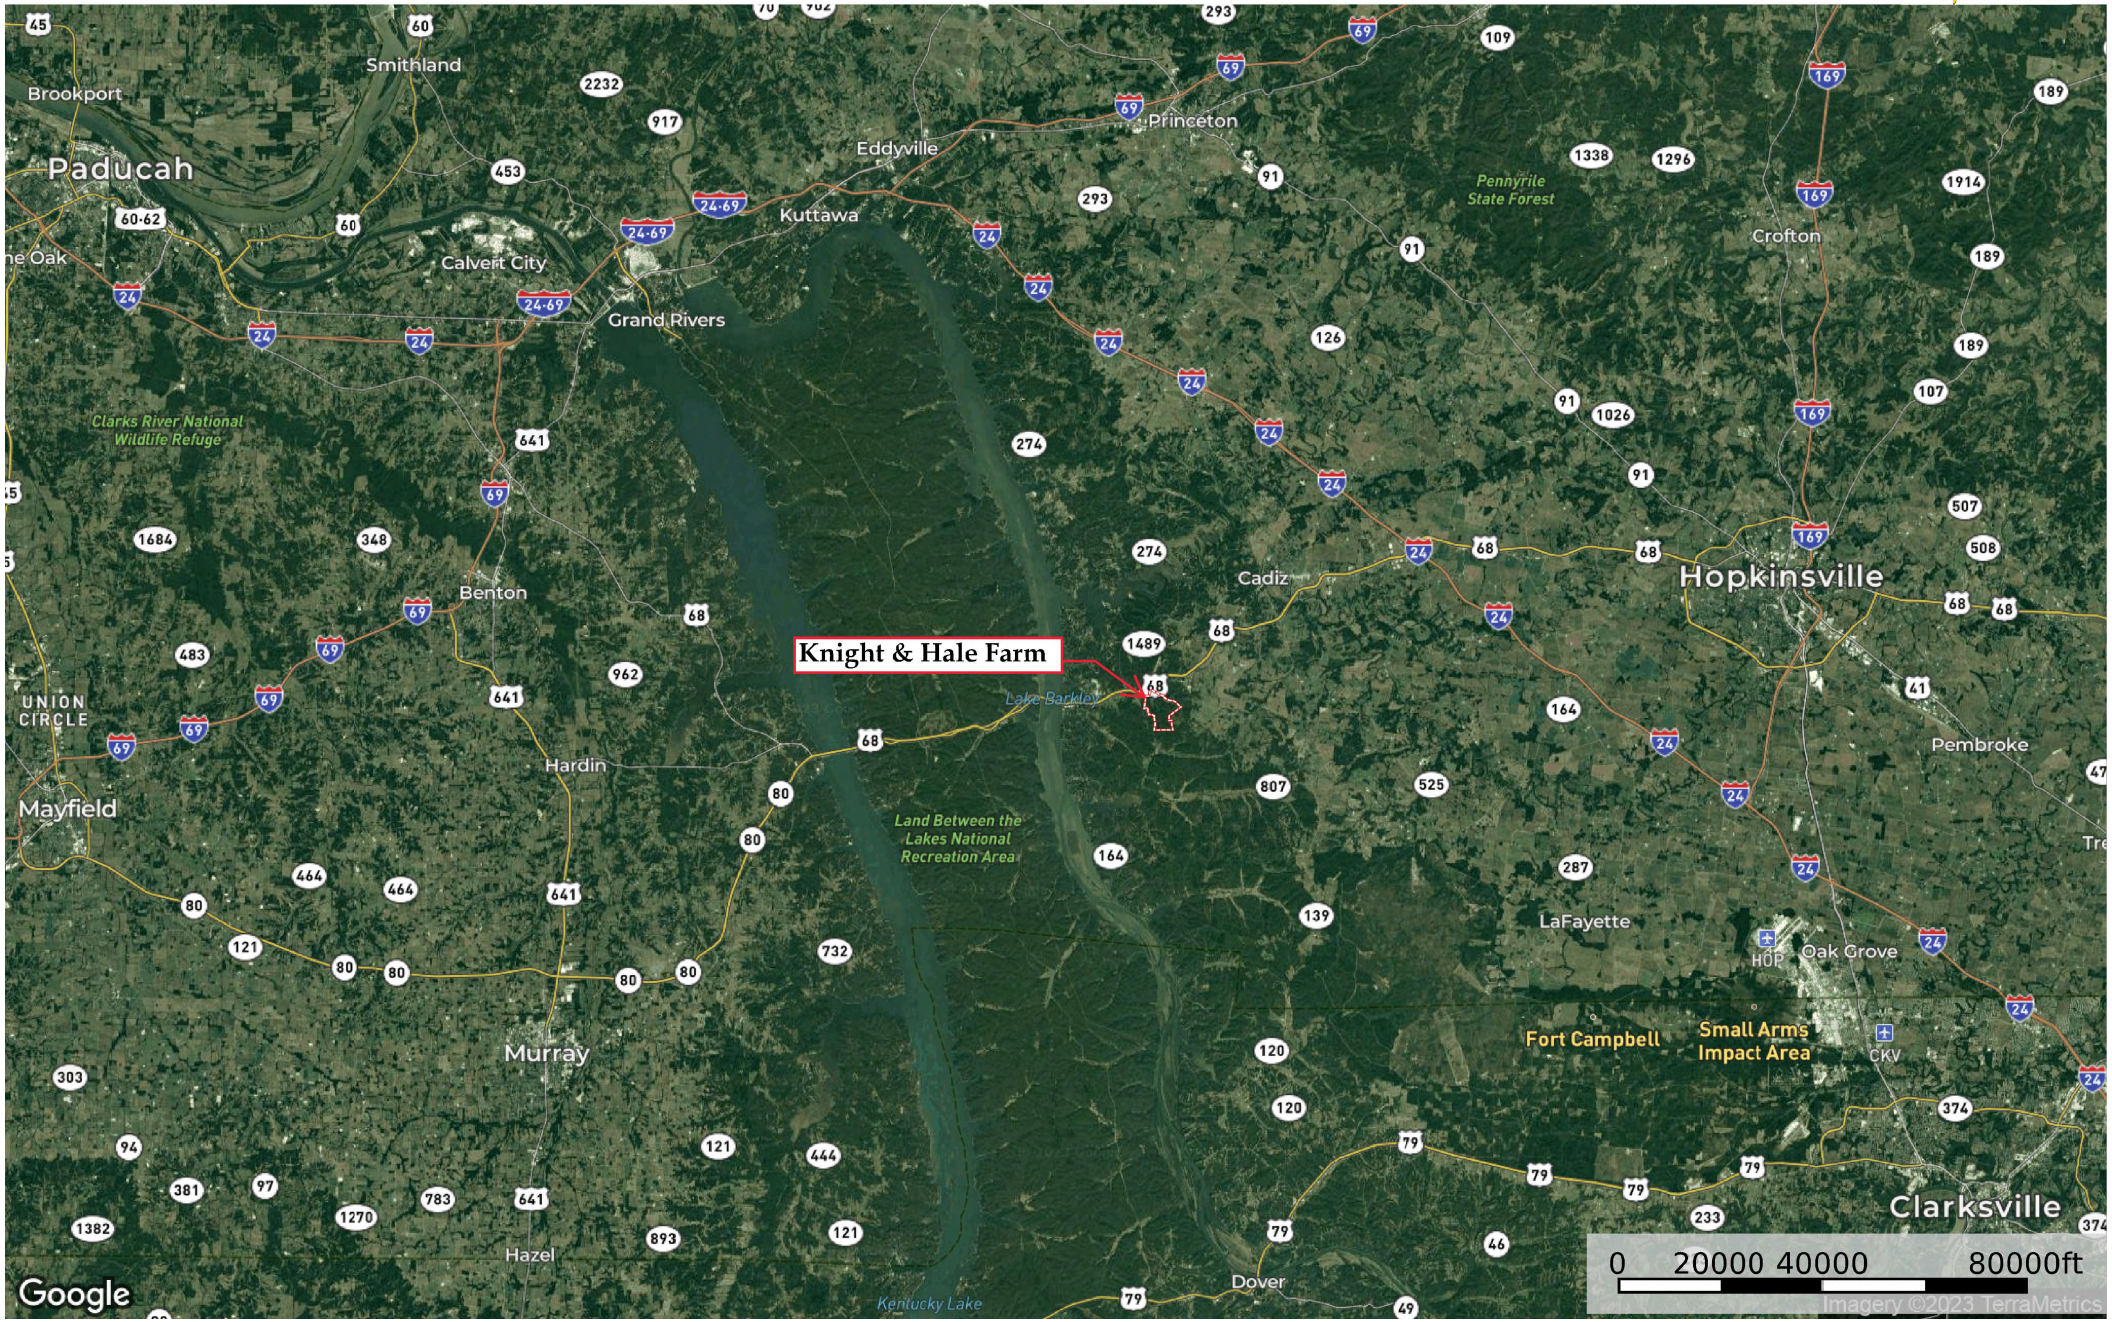

Knight & Hale Farm

Trigg County, Kentucky, 716 AC +/-

Boundary

Knight & Hale Farm

Trigg County, Kentucky, 716 AC +/-

Knight & Hale Farm

Boundary

Boundary

 Boundary

 Boundary