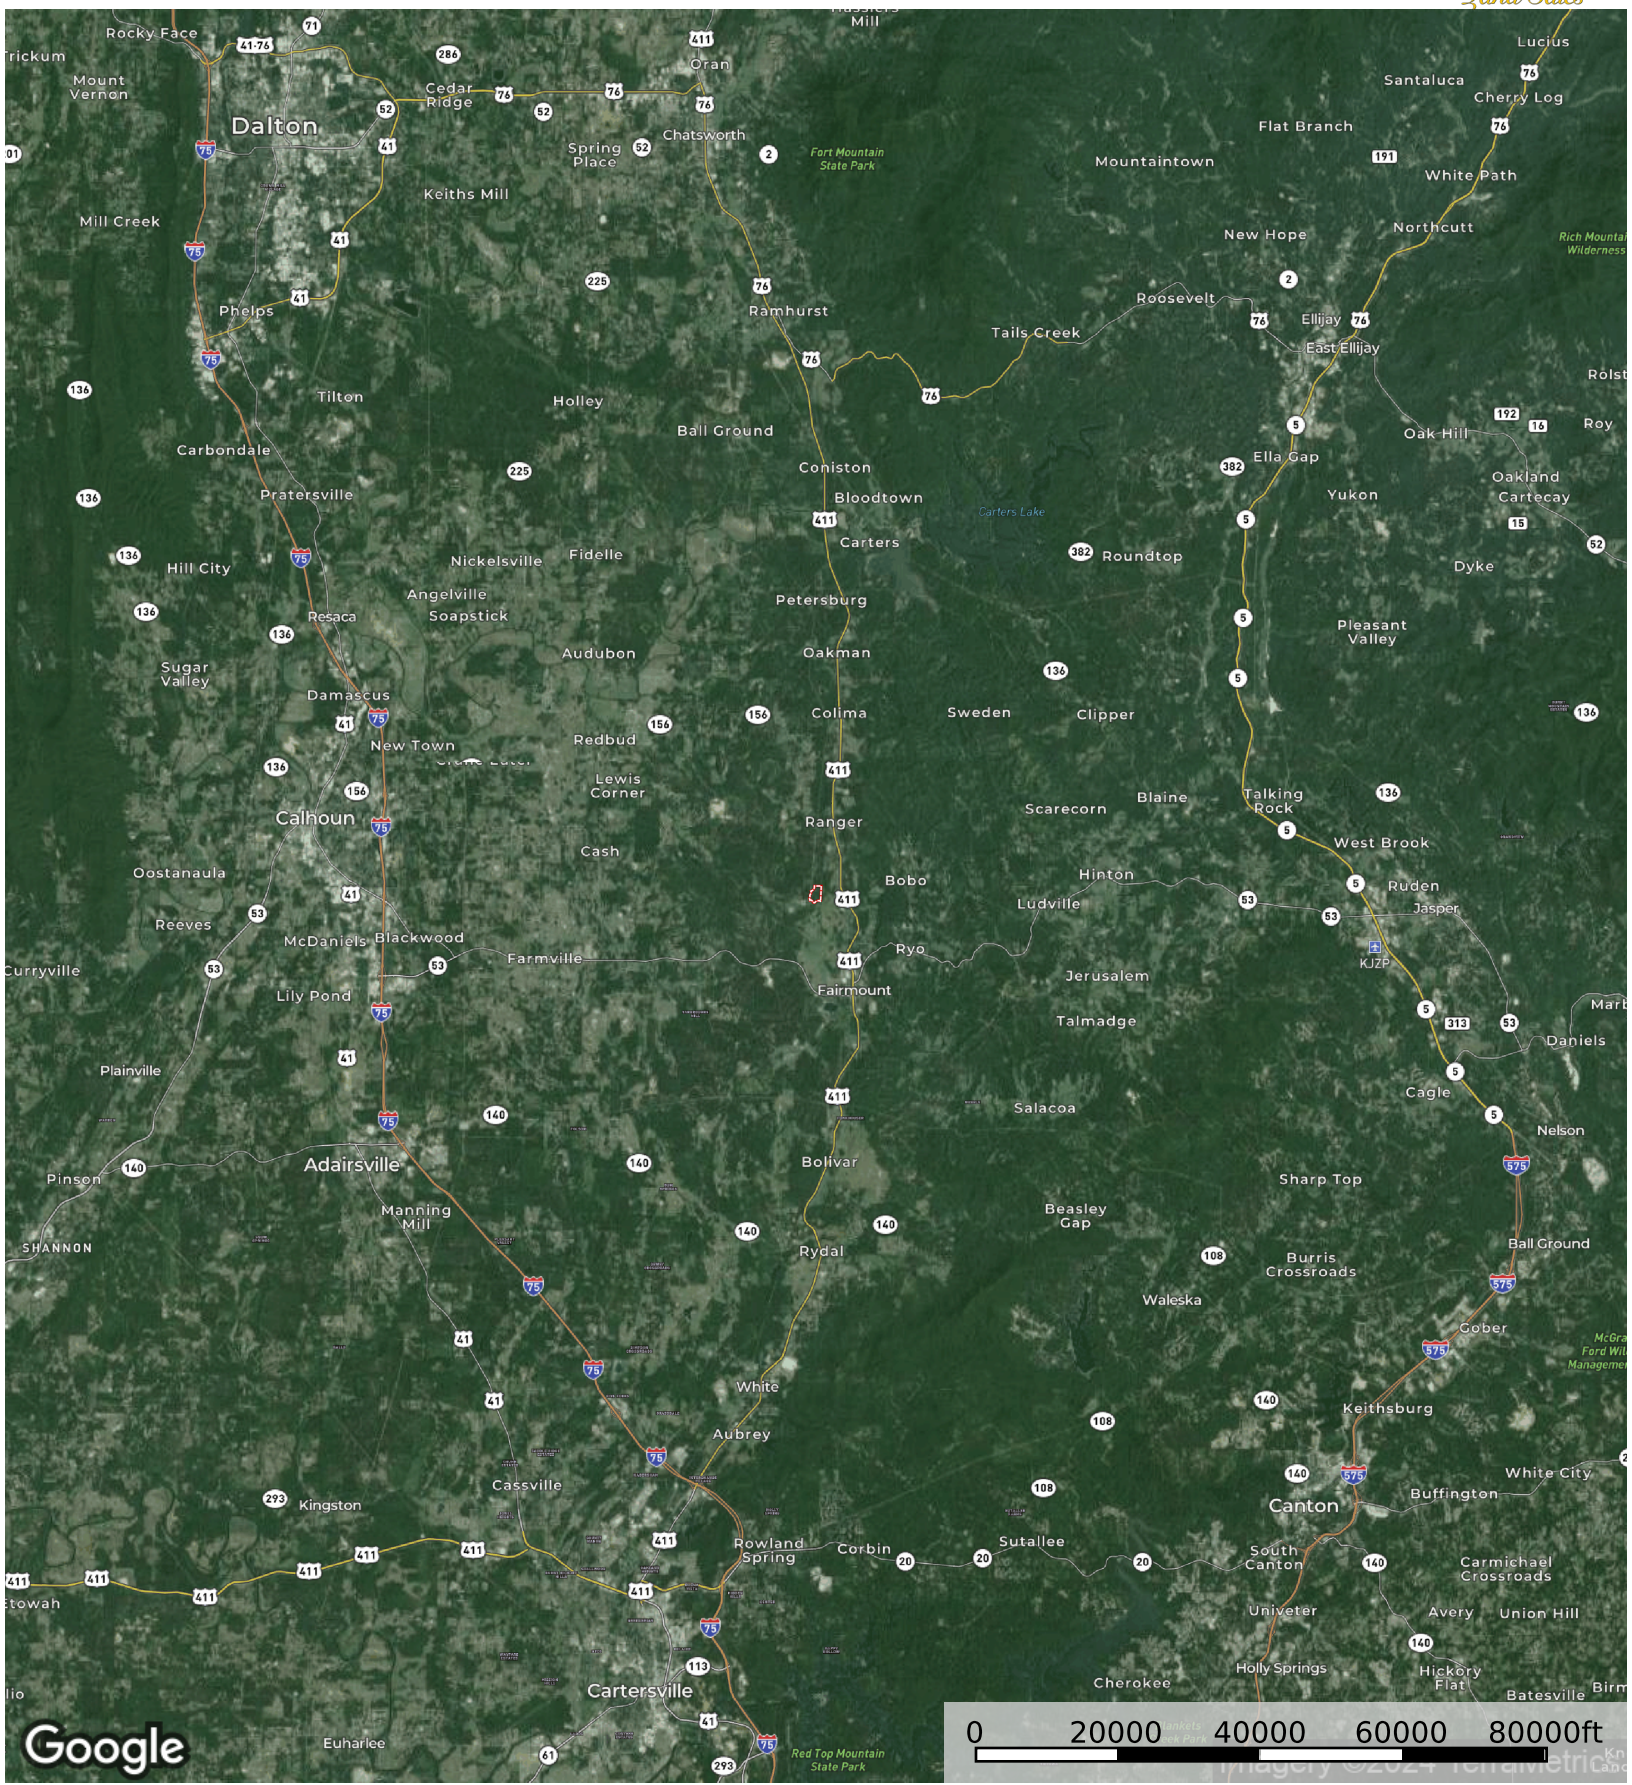

Marlowe Tract

Gordon County, Georgia, 68 AC +/-

Google

Marlowe Tract

Marlowe Tract

Gordon County, Georgia, 68 AC +/-

Google 2024 Airbus, Landsat / Copernicus, Maxar Technologies, U.S.

Marlowe Tract

Marlowe Tract