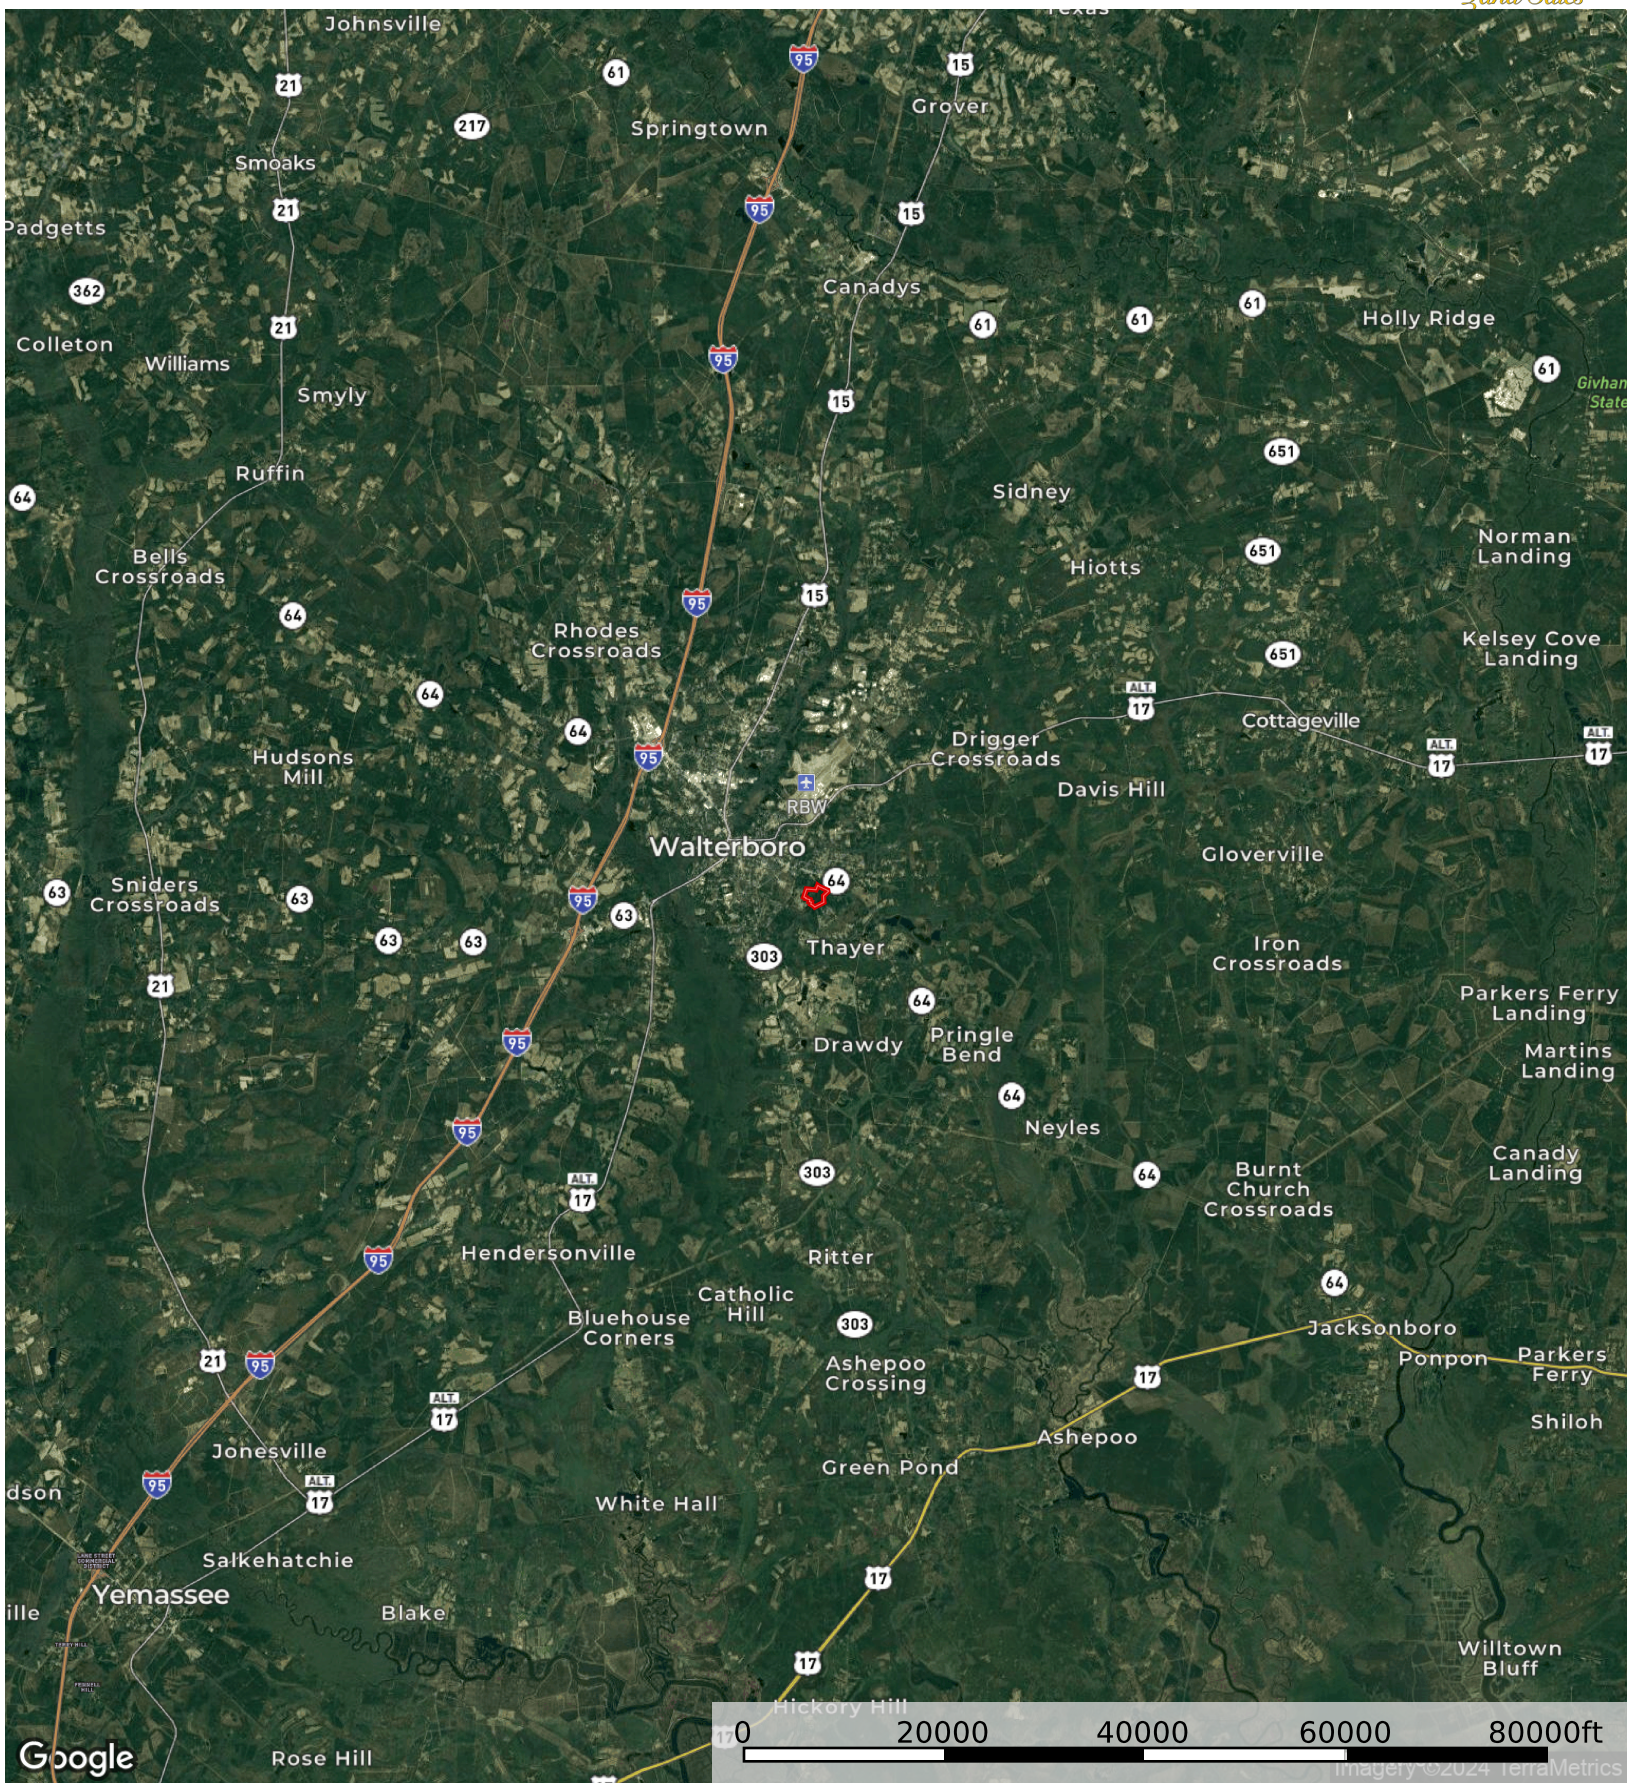

# Peurifoy Road Tract

Colleton County, South Carolina, 68 AC +/-

Google

# Puerifoy Road Tract

Colleton County, South Carolina, 68 AC +/-

Boundary

 Boundary