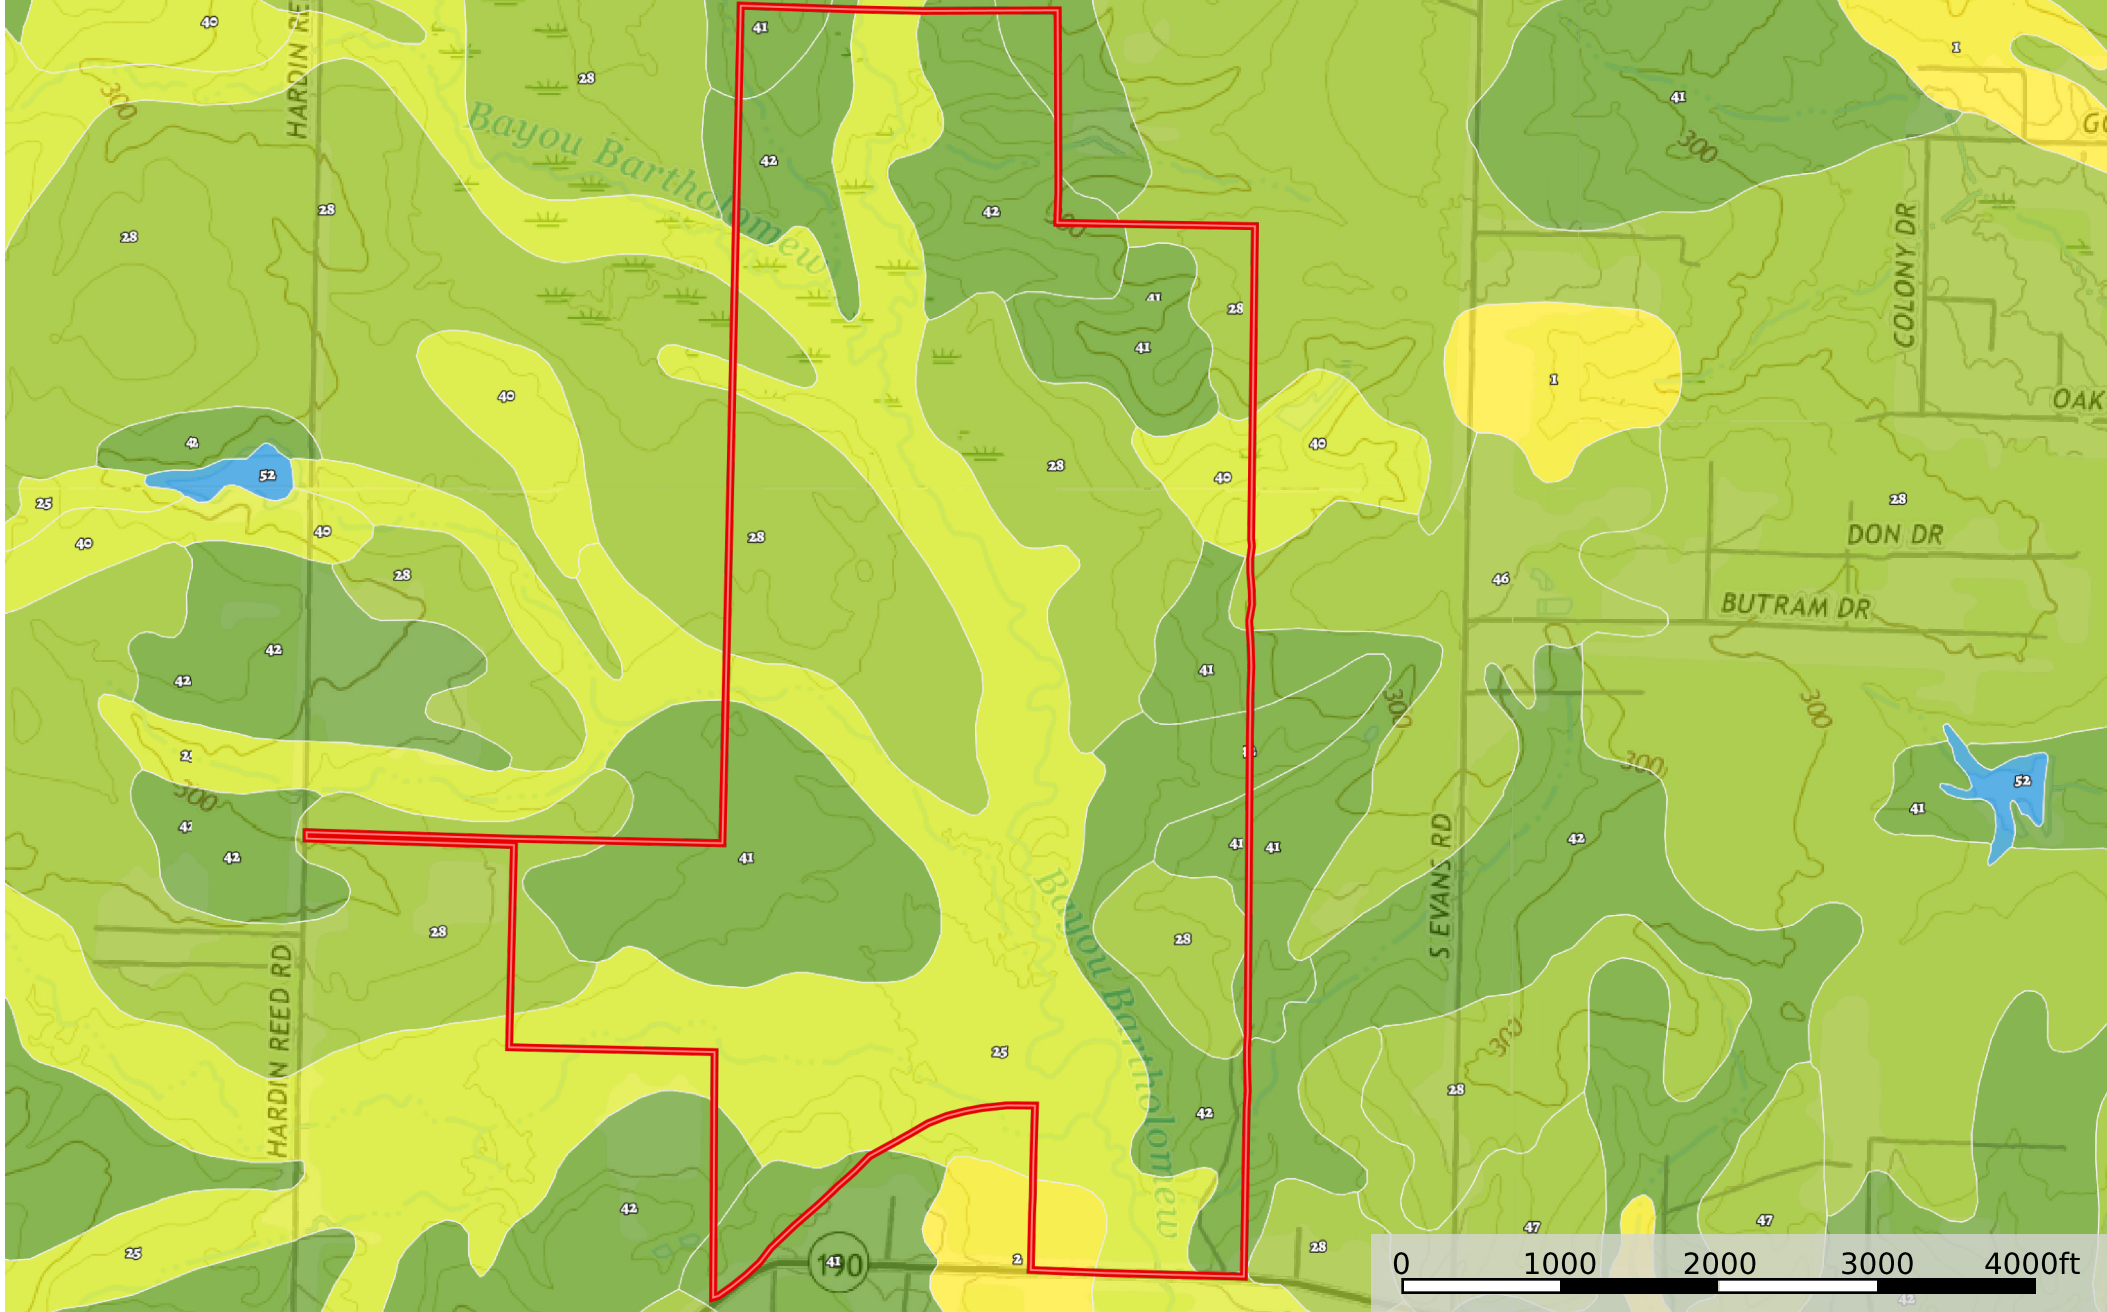

Princeton Pike Tract

..... Transmission Line
□ Boundary

Princeton Pike Tract

Google

..... Transmission Line □ Boundary

0 1000 2000 3000 4000ft

Imagery ©2024 Airbus, Maxar Technologies

Princeton Pike Tract

..... Transmission Line  Boundary

Princeton Pike Tract

..... Transmission Line
□ Boundary

Princeton Pike Tract

..... Transmission Line □ Boundary