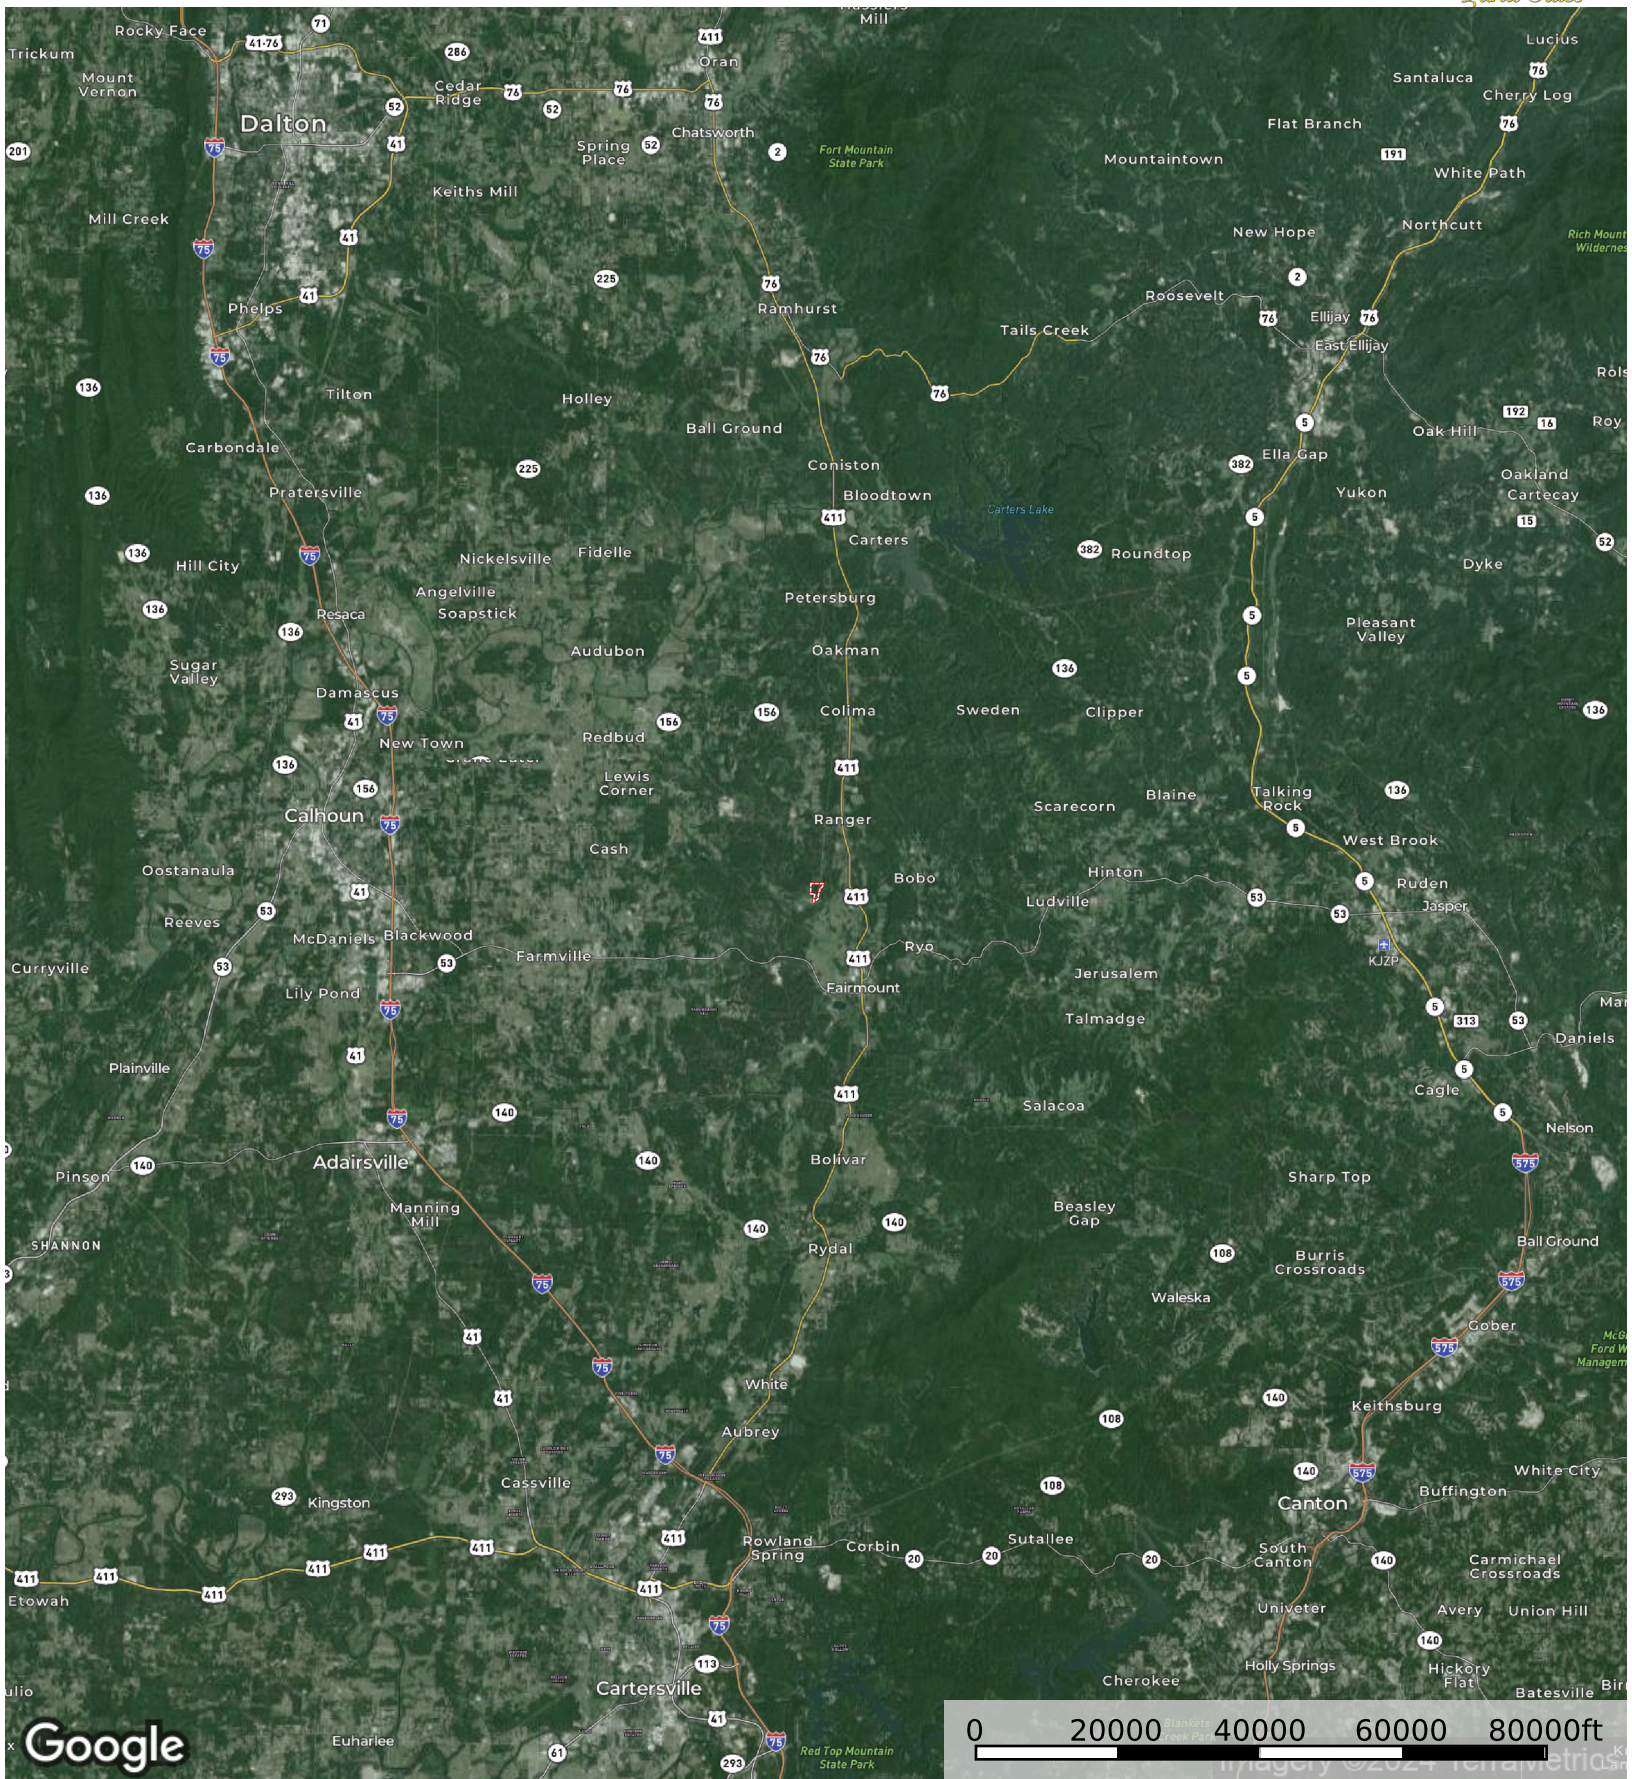

Salacoa Tract

Gordon County, Georgia, 60 AC +/-

Google

Salacoa Tract

Salacoa Tract

Gordon County, Georgia, 60 AC +/-

Google

©2024 Airbus, Landsat / Copernicus, Maxar Technologies, U.S.

Salacoa Tract

Google

Imagery ©2024 Airbus, Maxar Technologies, U.S. Geological Survey, GeoEye, AeroGRID, IGN, GEBCO

Salacoa Tract