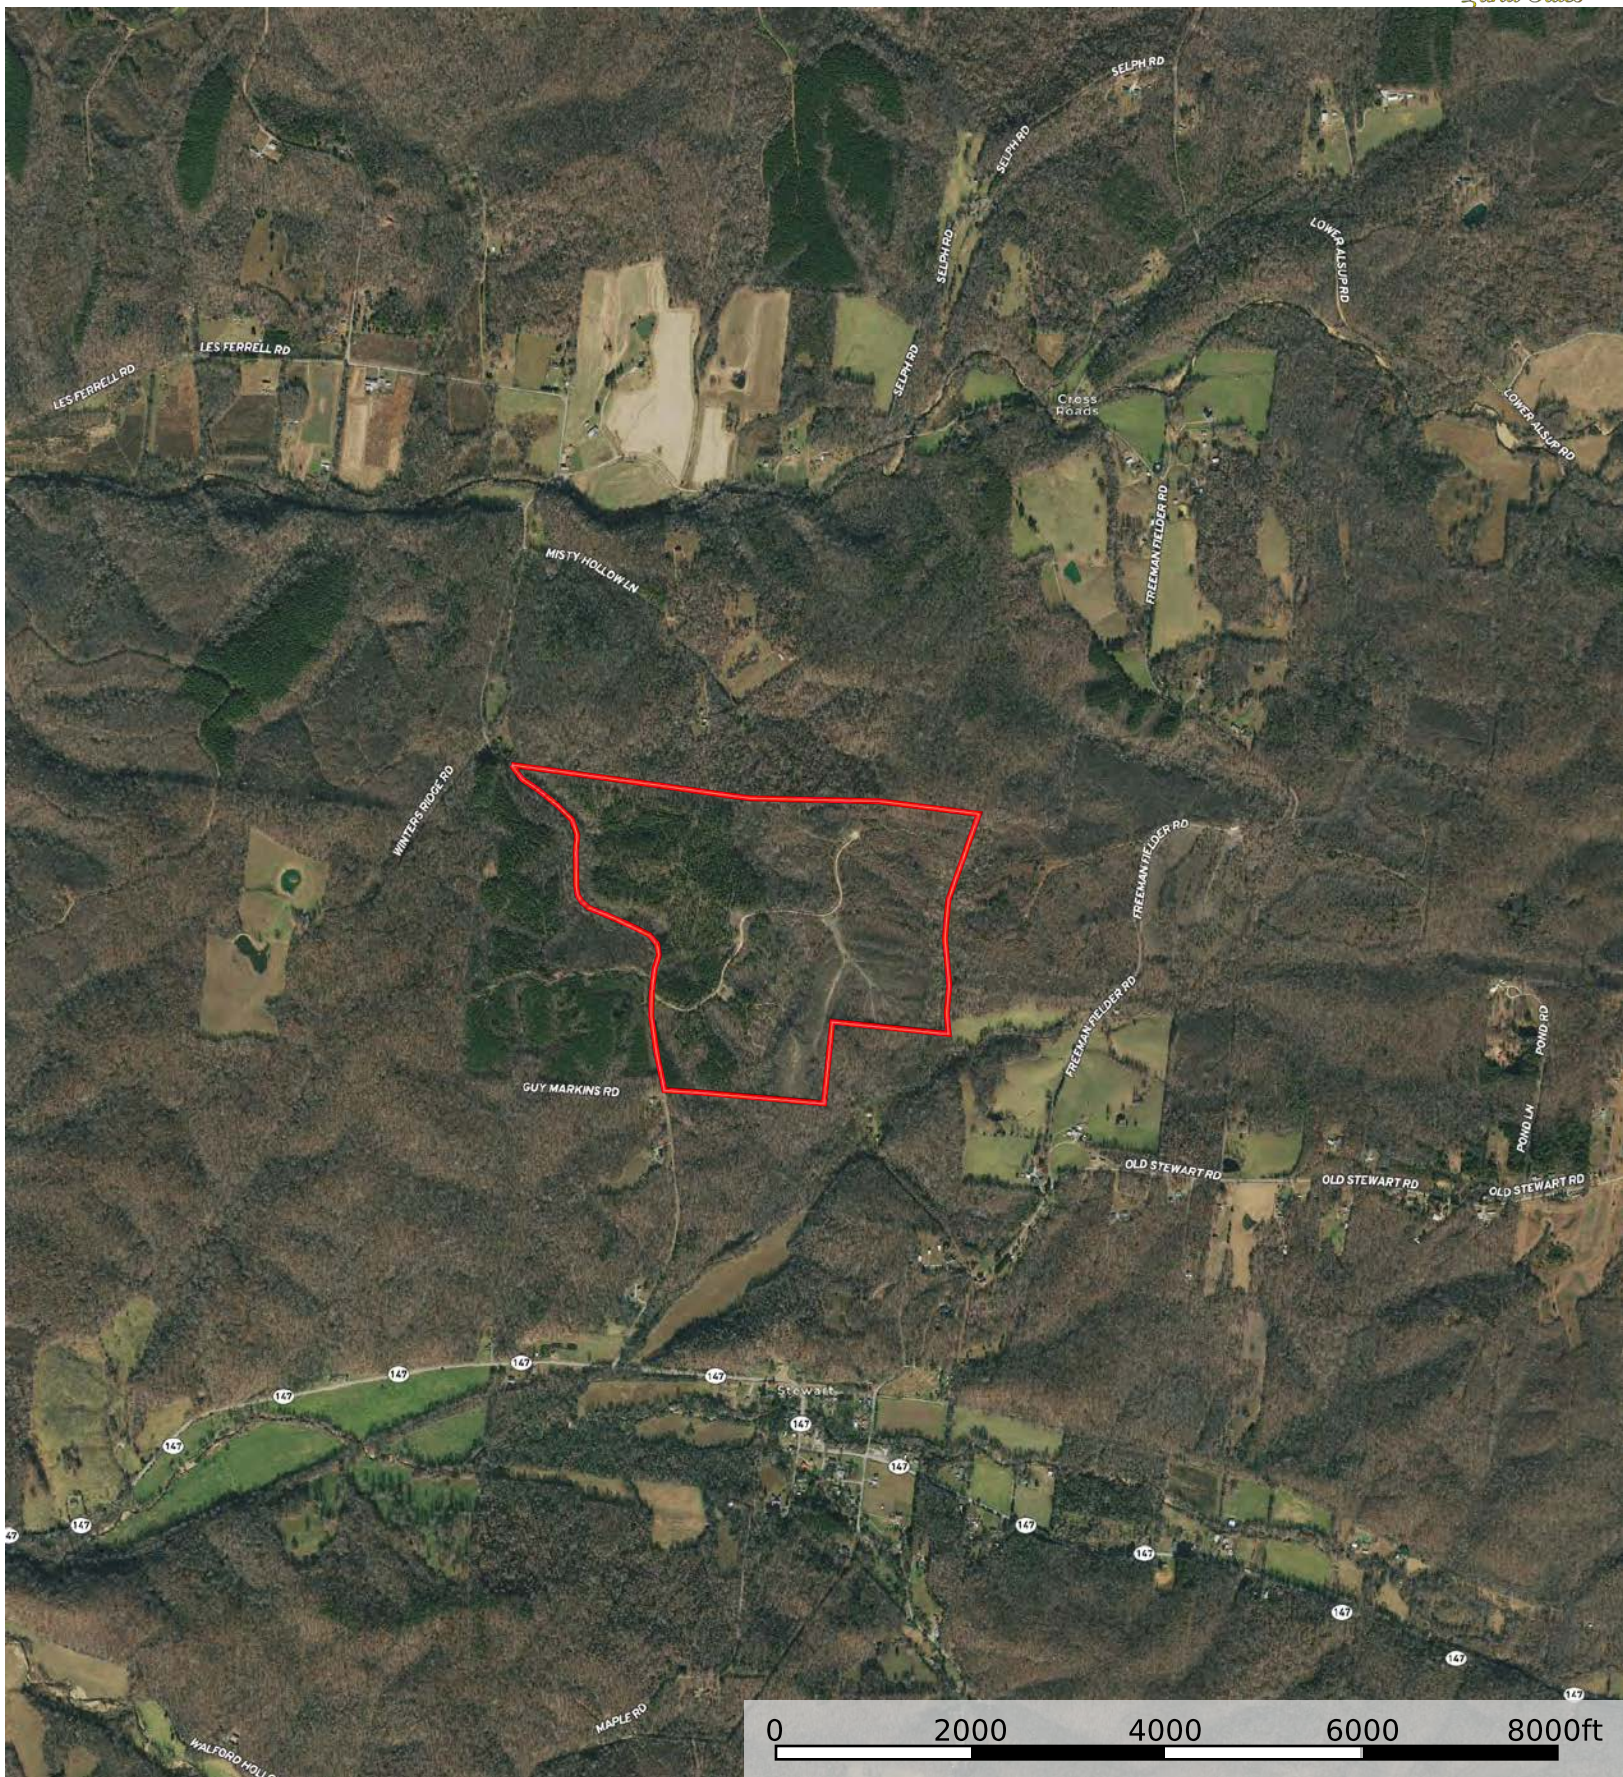

# South Fork Central Tract

Stewart County, Tennessee, 225 AC +/-

 Boundary

# South Fork Central Tract

Stewart County, Tennessee, 225 AC +/-

Boundary

Boundary

 Boundary

Boundary