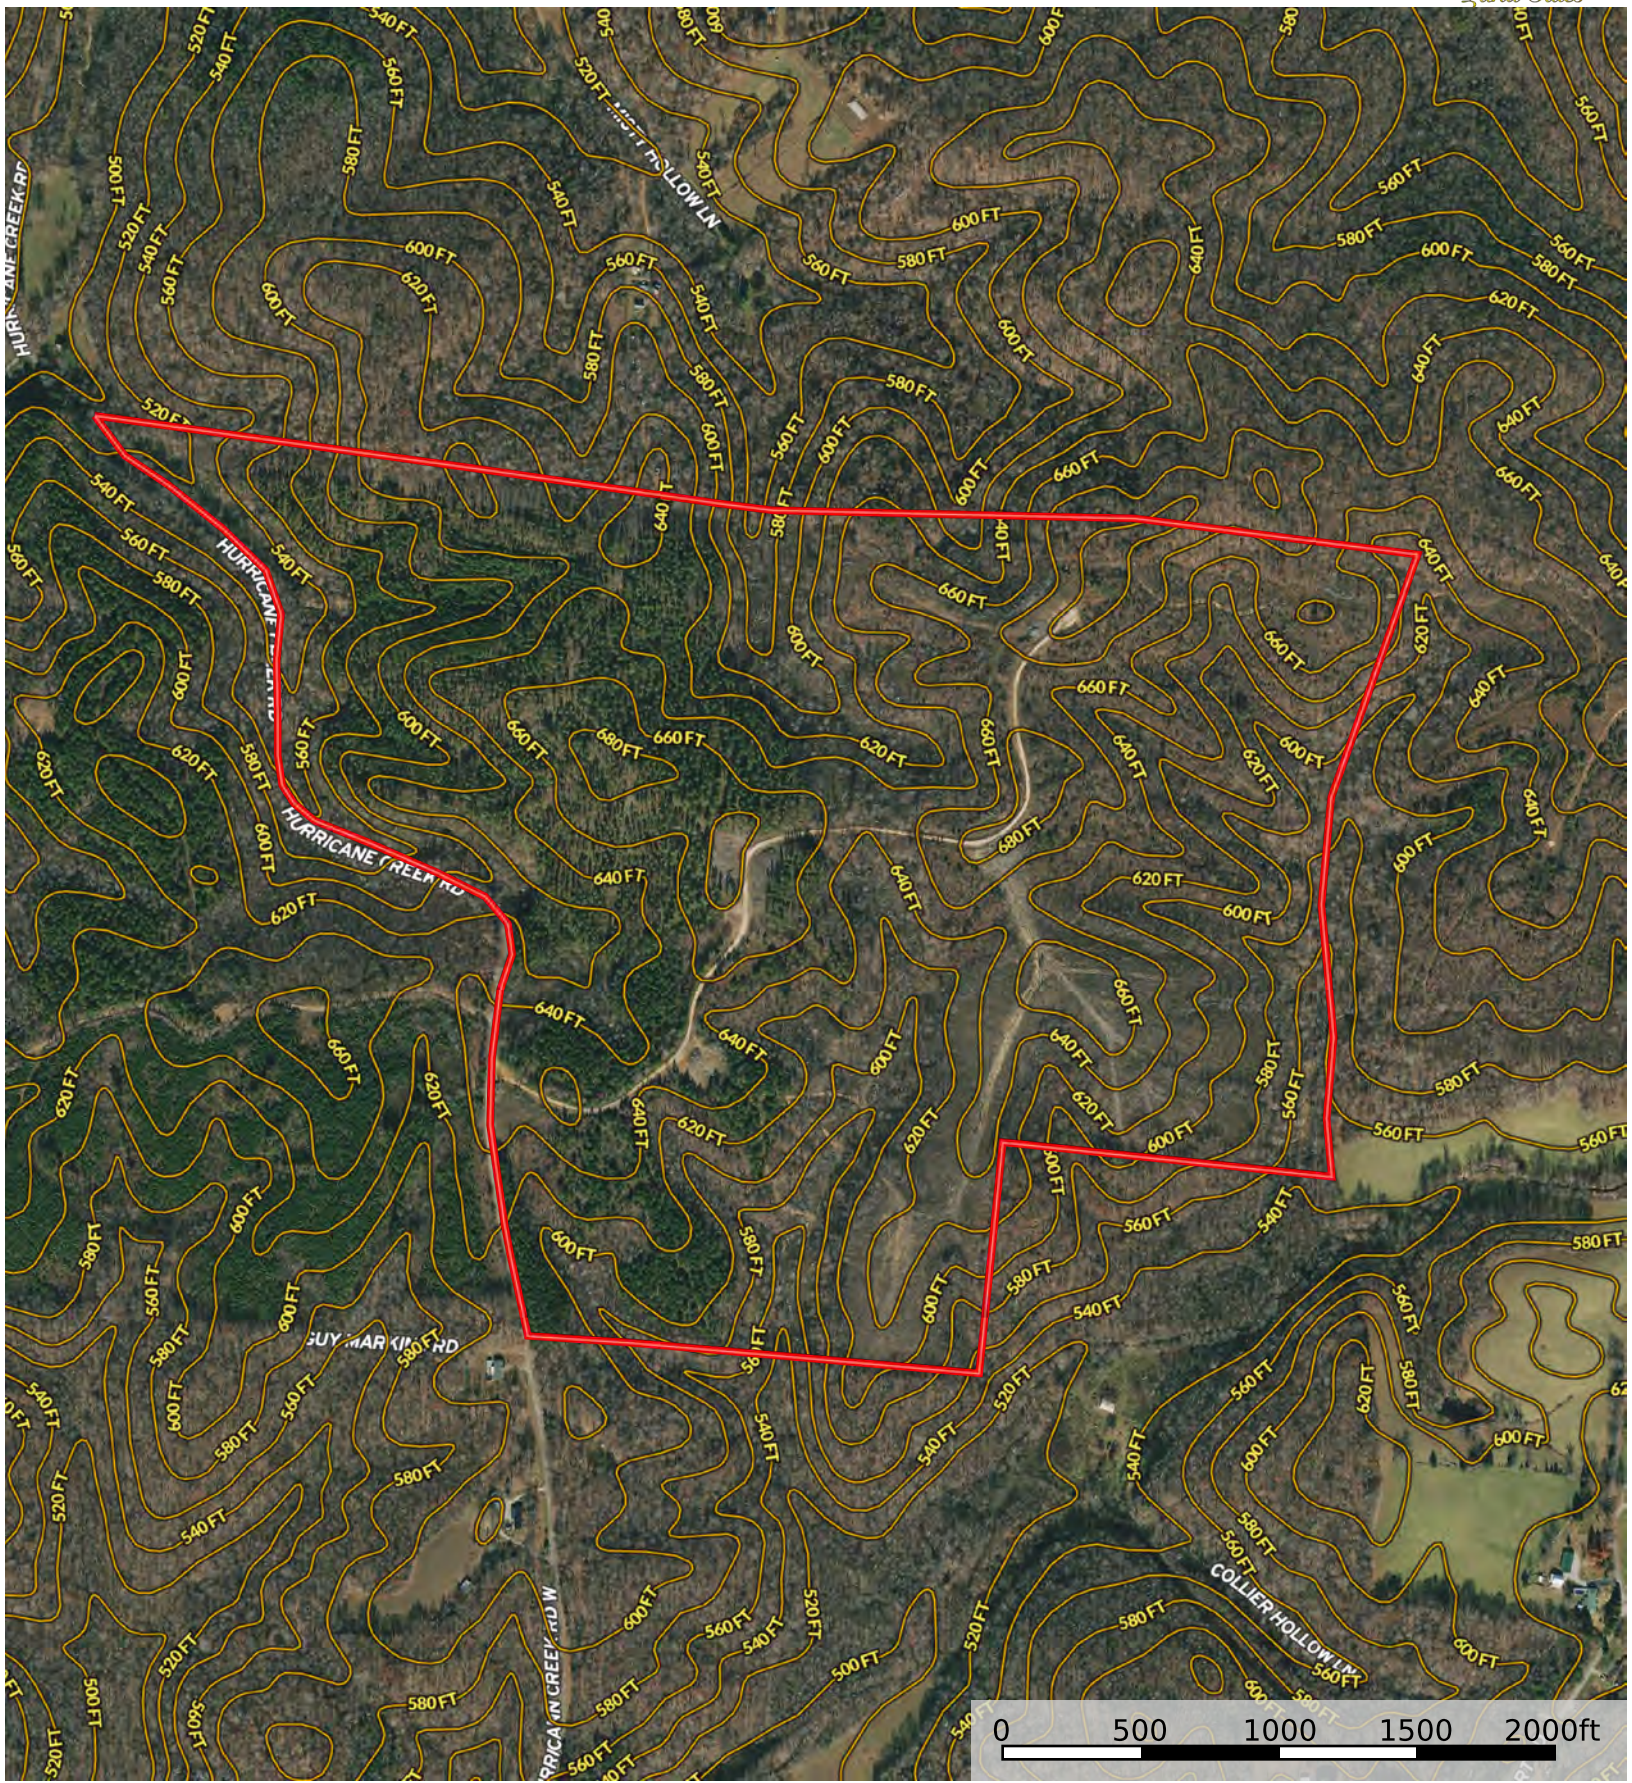

# South Fork Central Tract

Stewart County, Tennessee, 225 AC +/-

 Boundary

# South Fork Central Tract

Stewart County, Tennessee, 225 AC +/-

Boundary

Boundary

 Boundary

Boundary