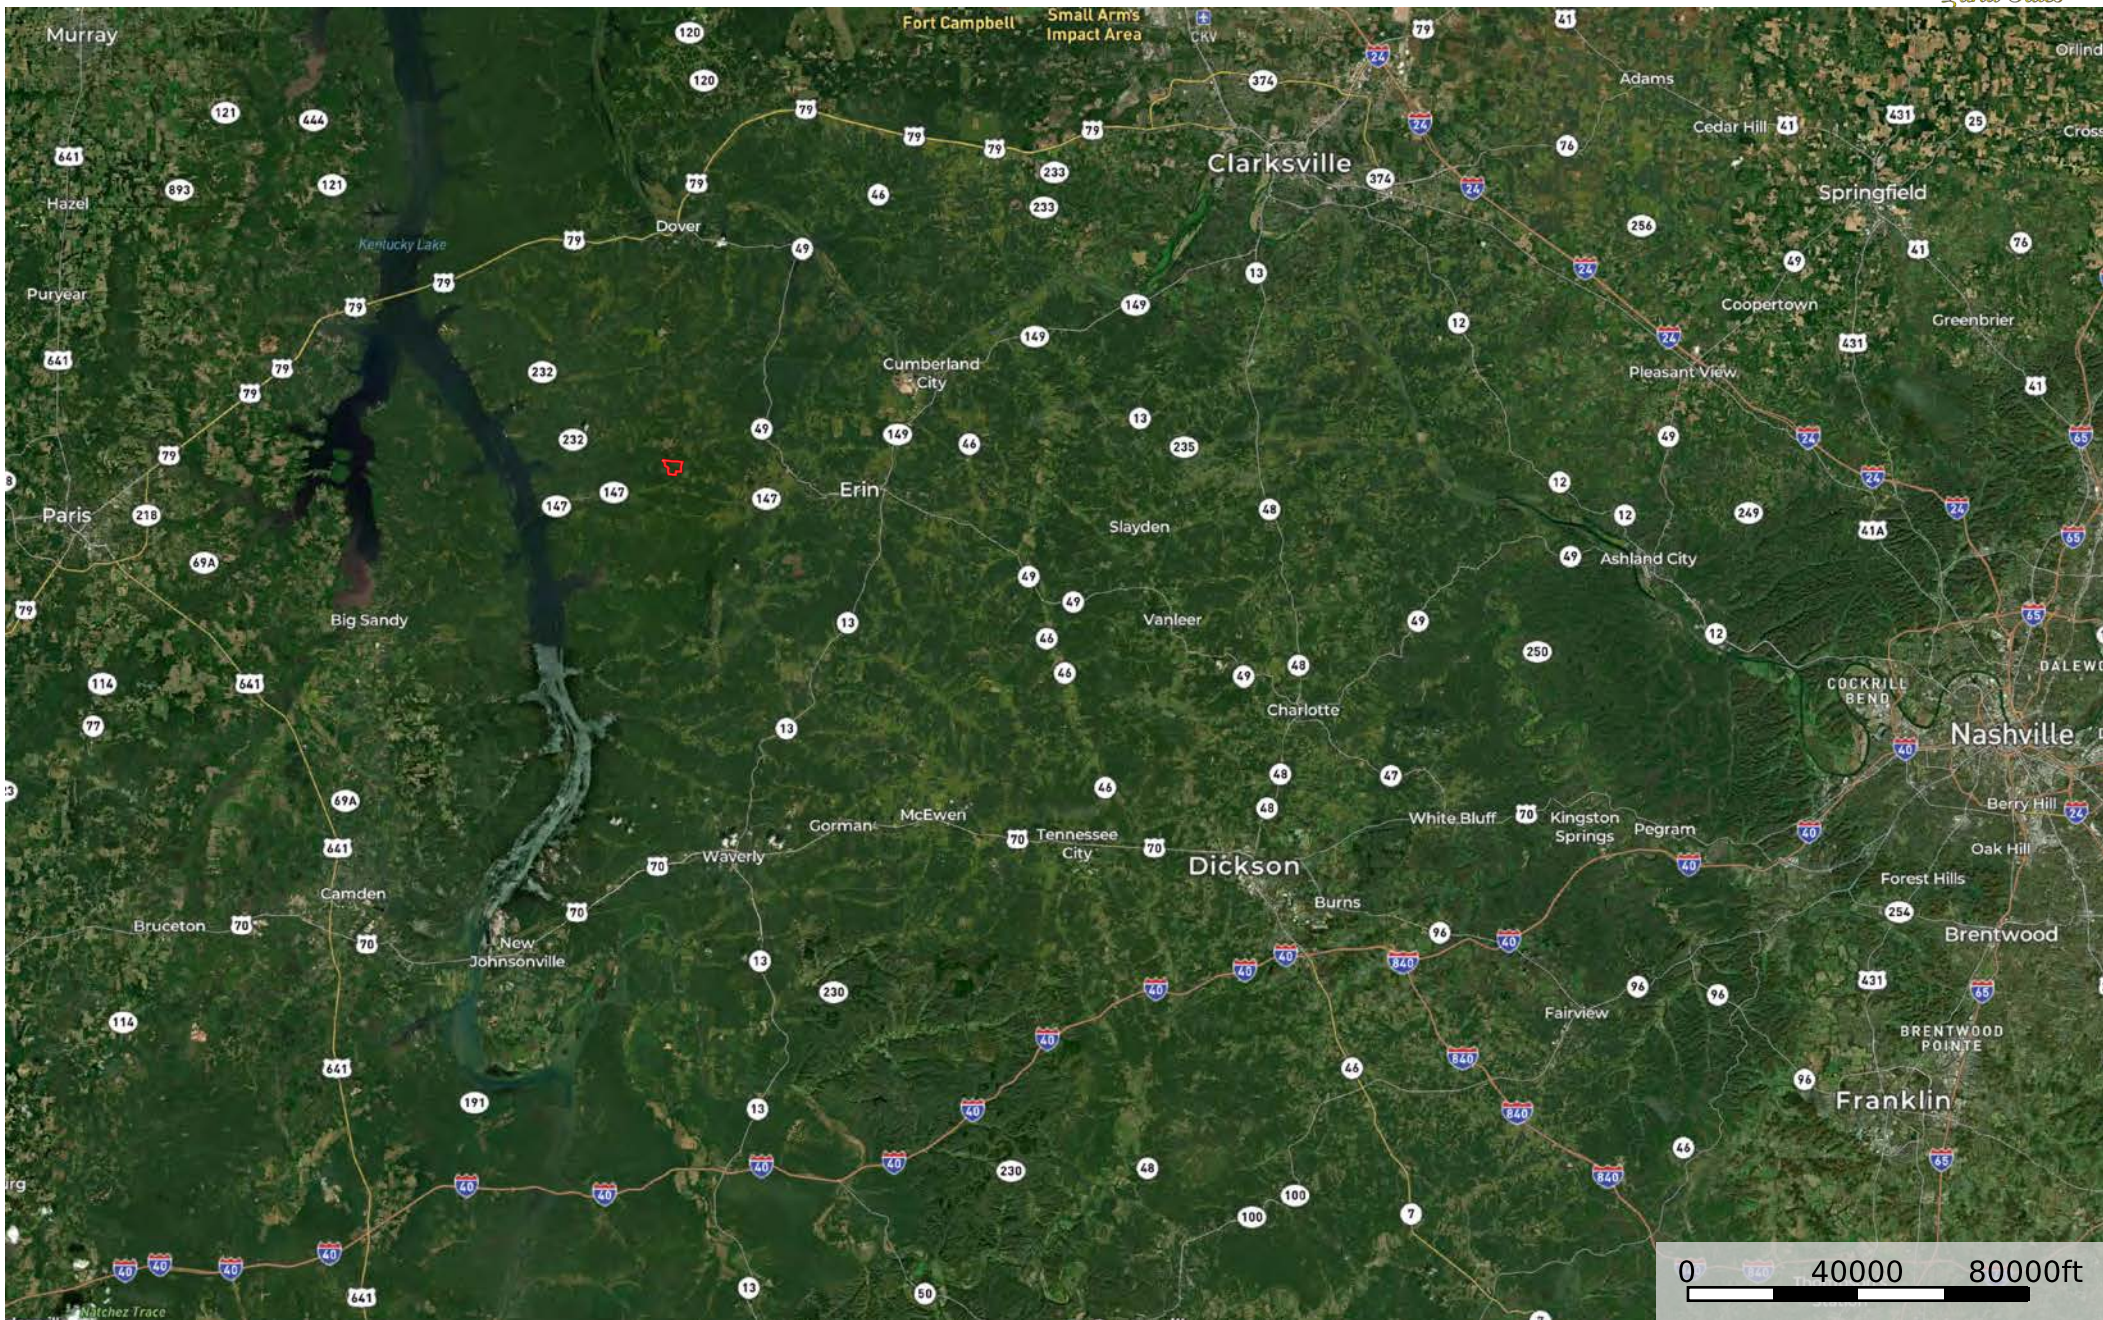

# South Fork Central Tract

Stewart County, Tennessee, 225 AC +/-

 Boundary

# South Fork Central Tract

Stewart County, Tennessee, 225 AC +/-

Boundary

Boundary

 Boundary

Boundary