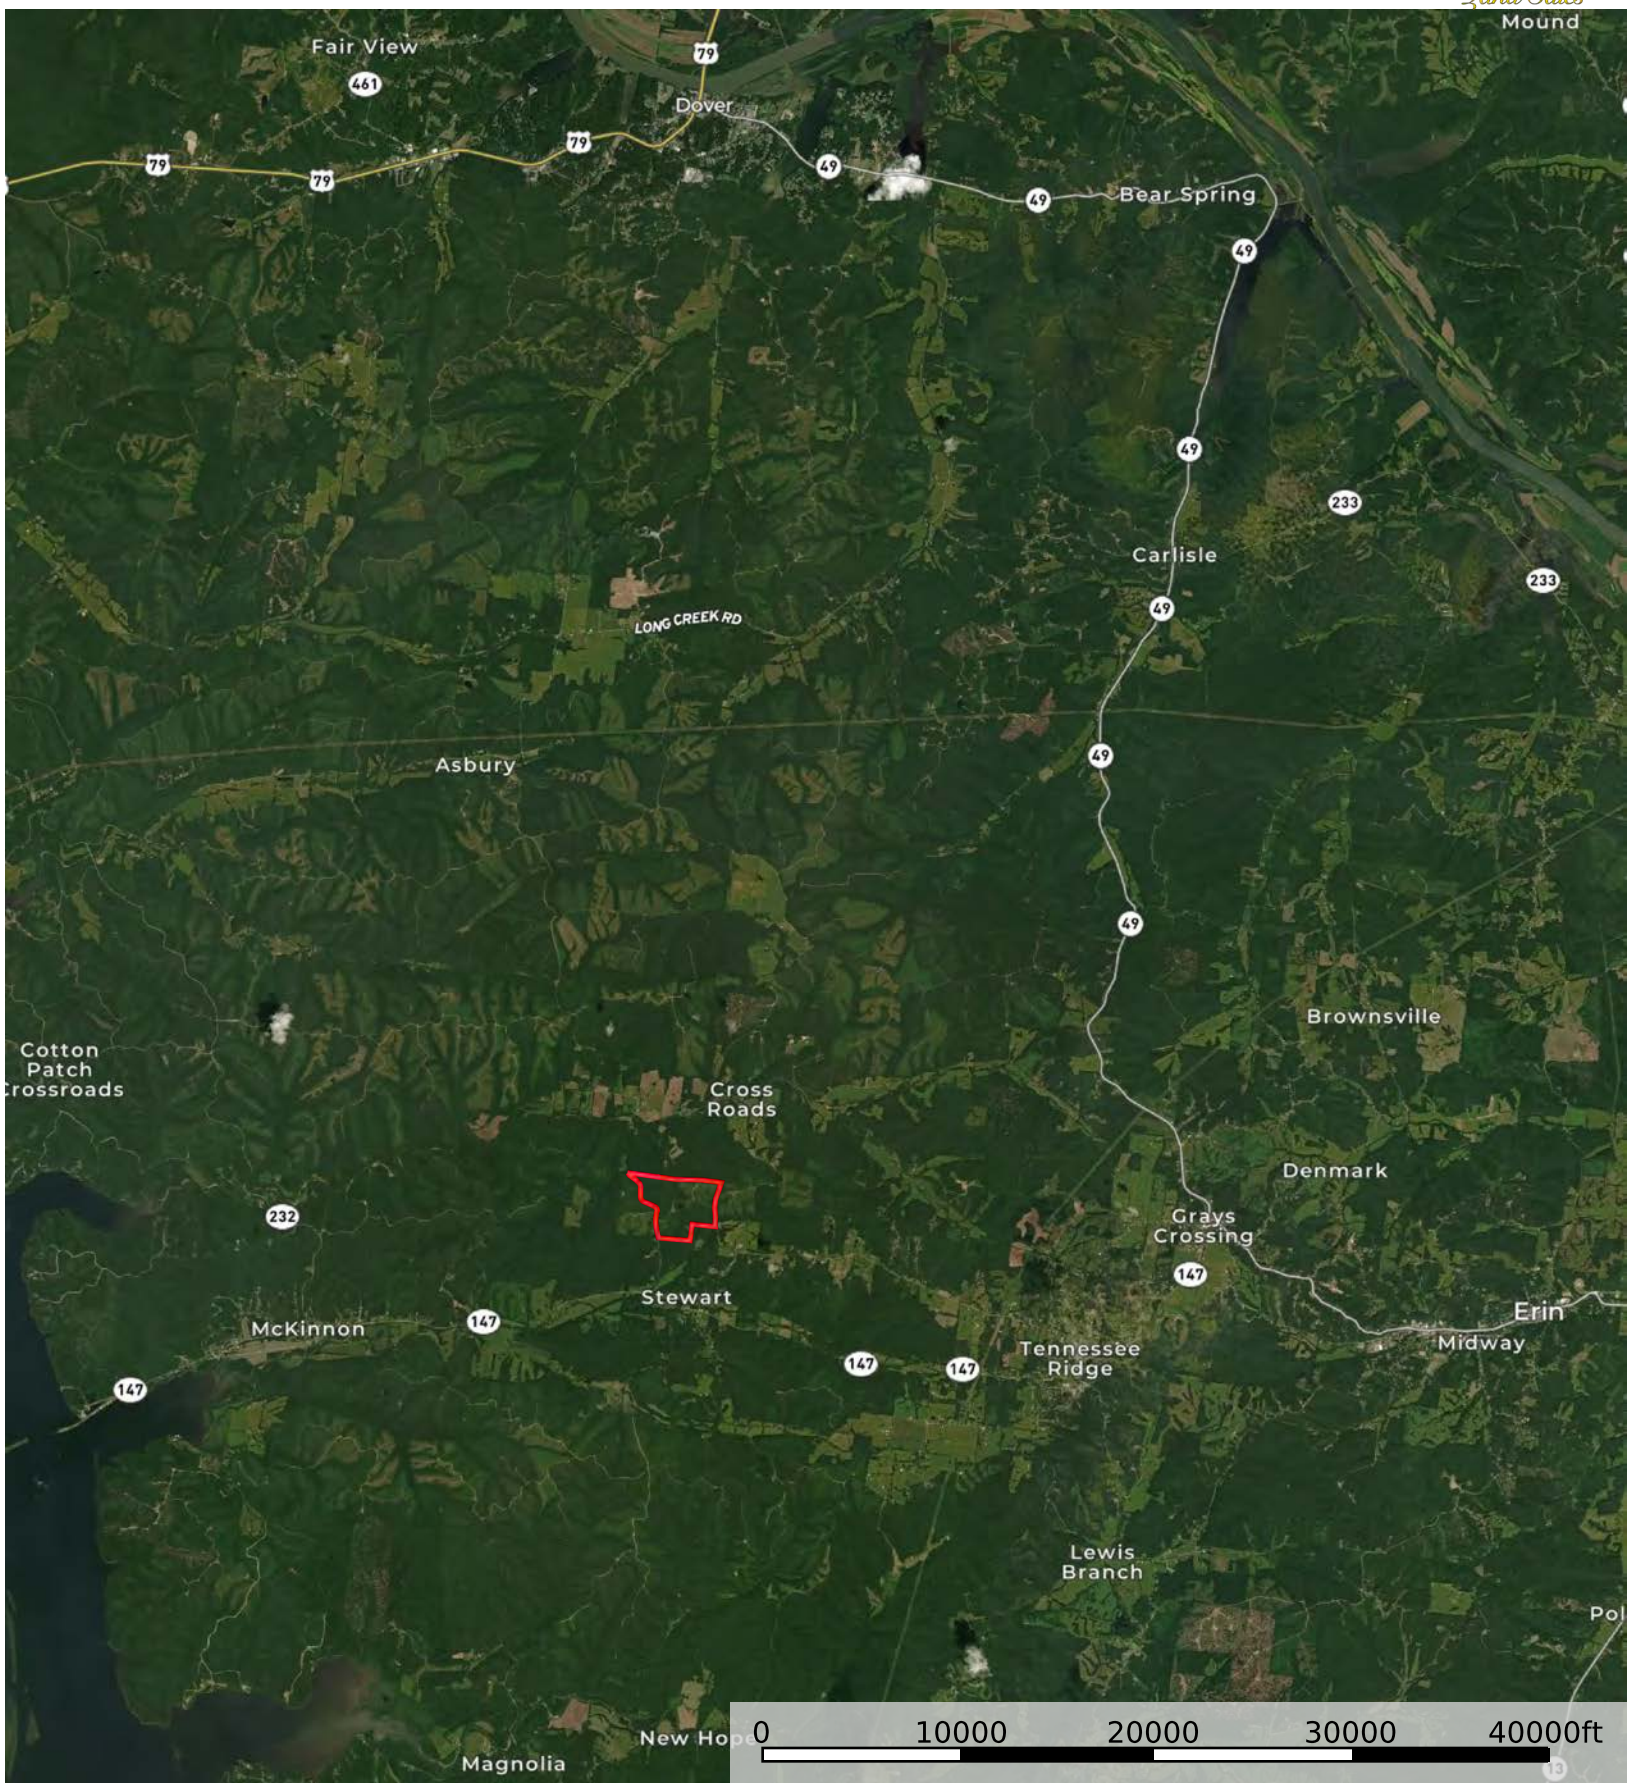

# South Fork Central Tract

Stewart County, Tennessee, 225 AC +/-

 Boundary

# South Fork Central Tract

Stewart County, Tennessee, 225 AC +/-

Boundary

Boundary

 Boundary

Boundary