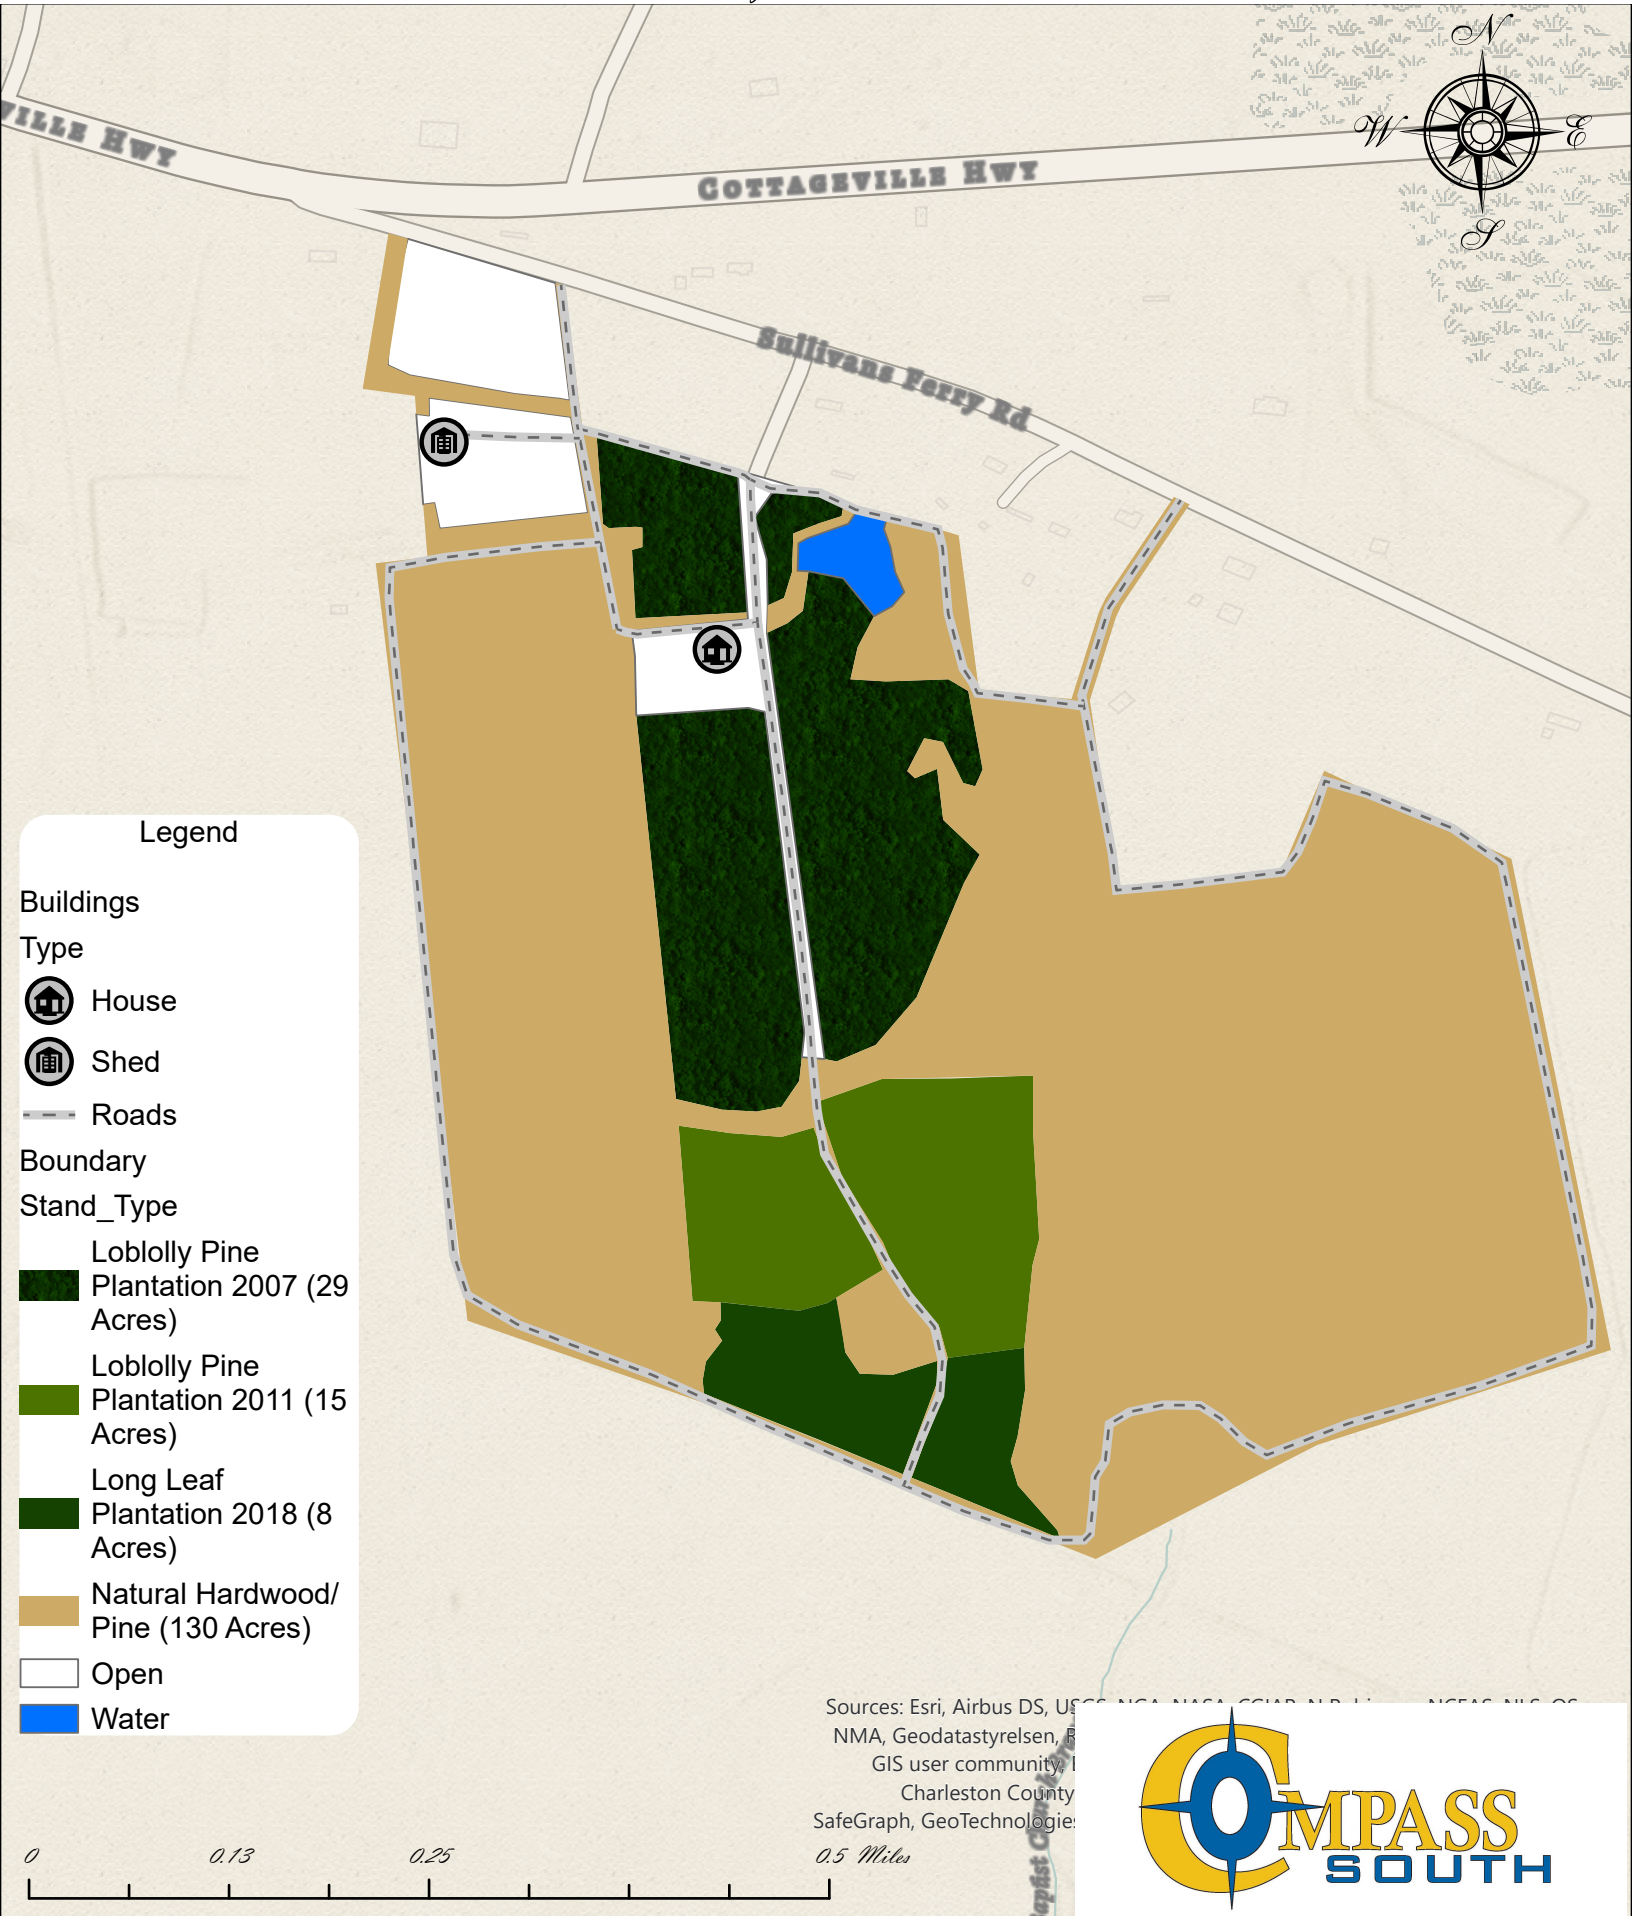

Sullivan's Ferry Farm

Colleton County, SC +/- 192 Acres

Sullivan's Ferry Farm

Colleton County, SC +/- 192 Acres

Sullivan's Ferry Farm

Colleton County, SC +/- 192 Acres

Maxar, Microsoft, Google Earth, Charleston County, South Carolina, SafeGraph, GeoTechnologies, Inc.

Sullivan's Ferry Farm

Colleton County, SC +/- 192 Acres

Legend

Buildings

Type

 House

 Shed

 Roads

Boundary

Stand_Type

Loblolly Pine

 Plantation 2007 (29 Acres)

Loblolly Pine

 Plantation 2011 (15 Acres)

Long Leaf

 Plantation 2018 (8 Acres)

Natural Hardwood/
Pine (130 Acres)

 Open

 Water

Sources: Esri, Airbus DS, USGS, NOAA, NASA, NOAA, NPS, USFWS, NCEAS, NPS, CC
NMA, Geodatastyrelsen, B
GIS user community, I
Charleston County
SafeGraph, GeoTechnologies