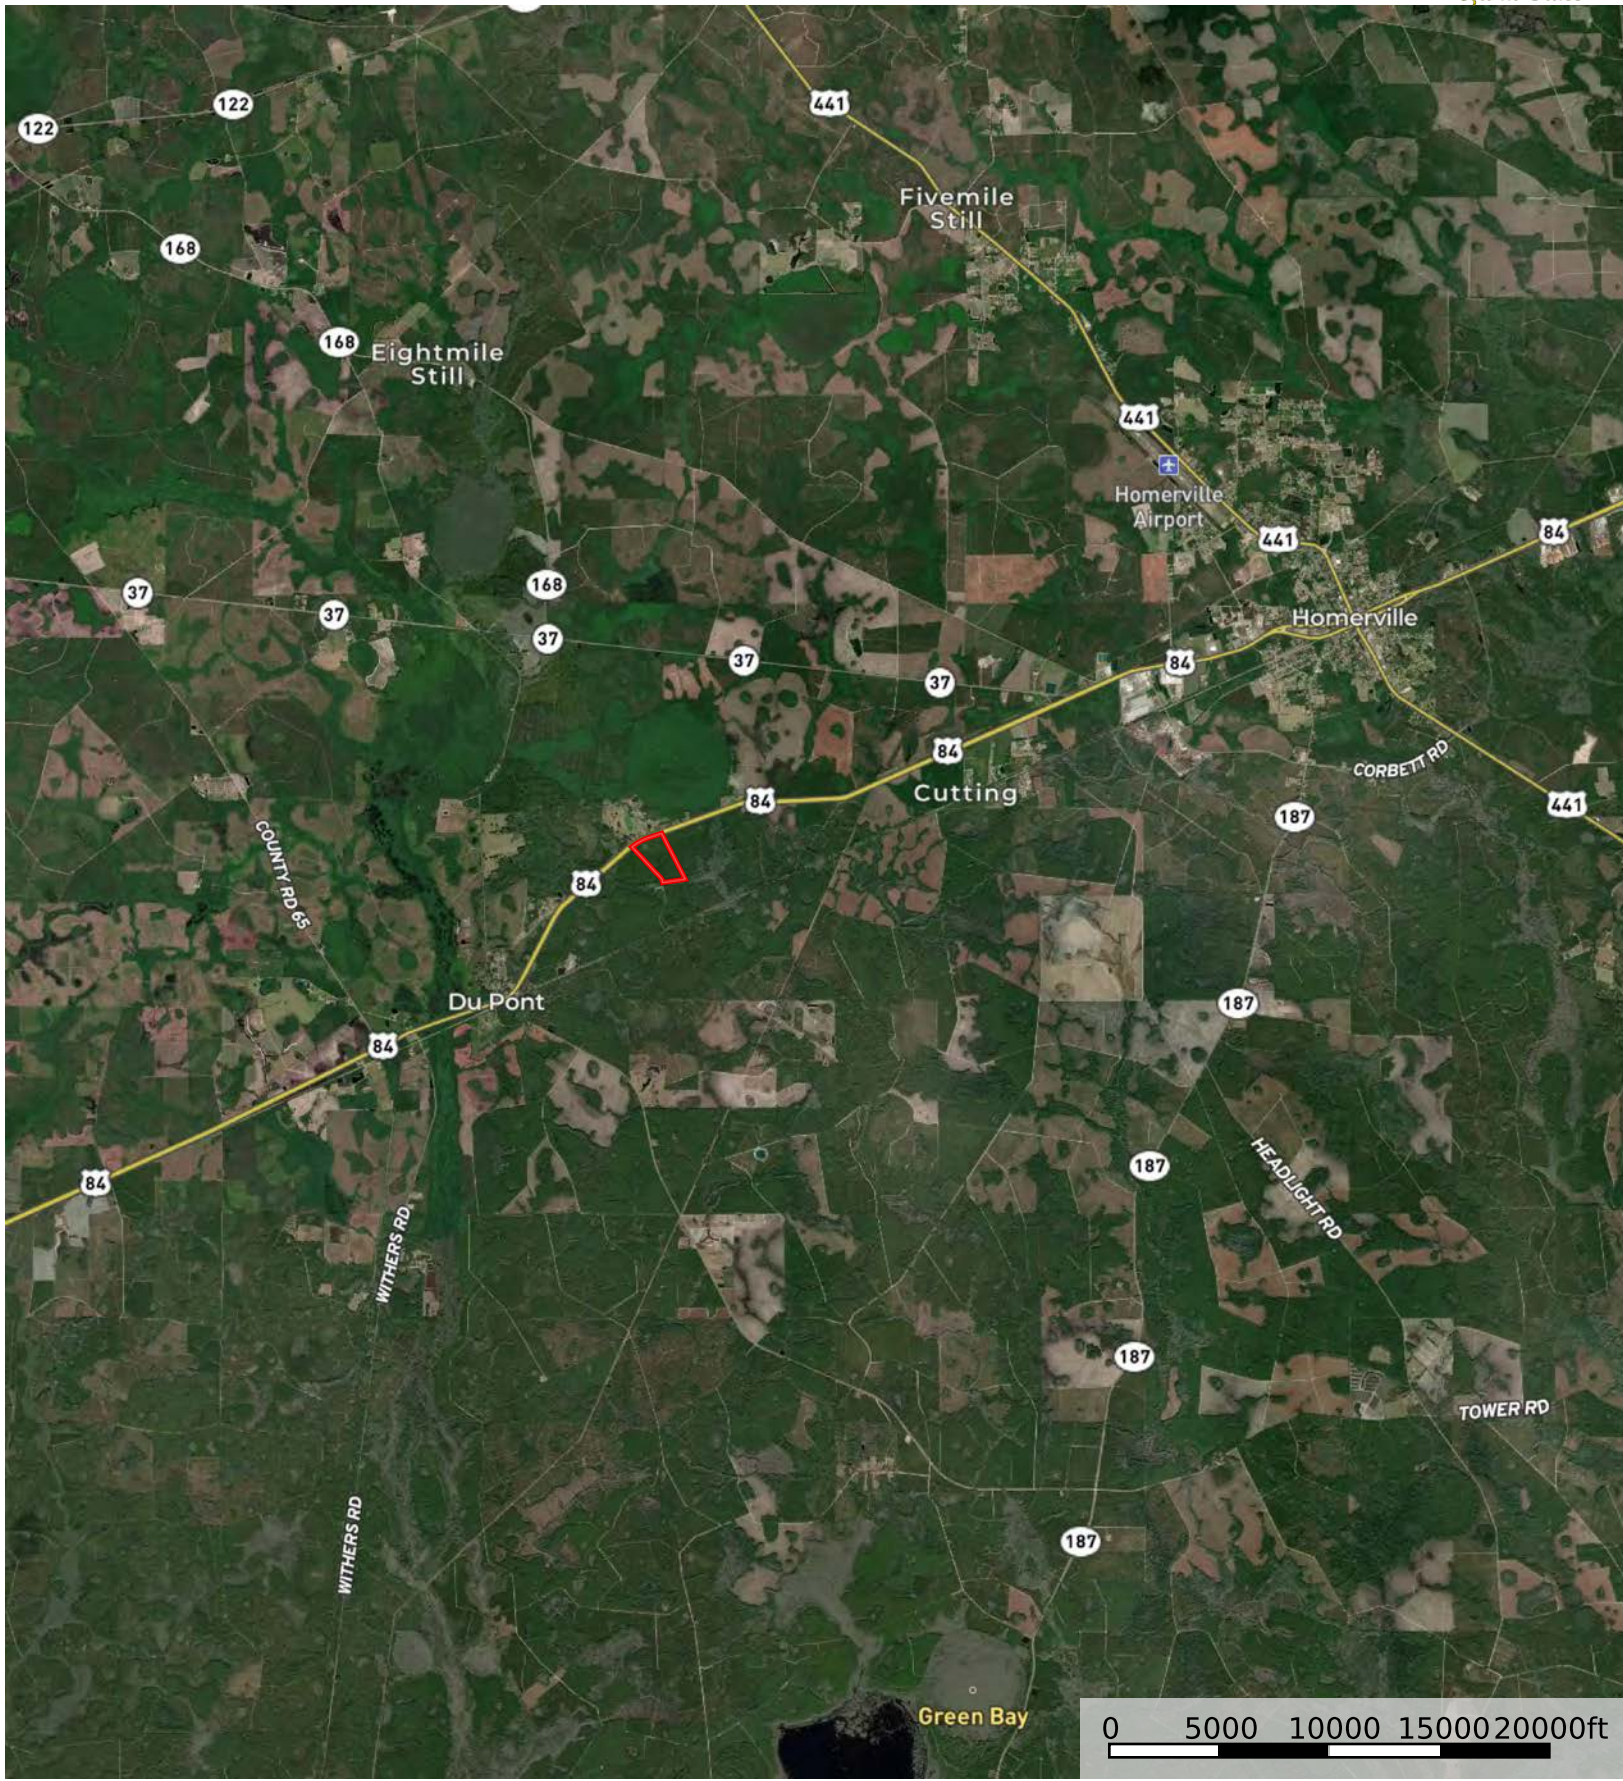

Williams Central 4

Clinch County, Georgia, 61 AC +/-

Boundary

Boundary

Dupont Full Gospel Mission

0 200 400 600 800ft

Boundary