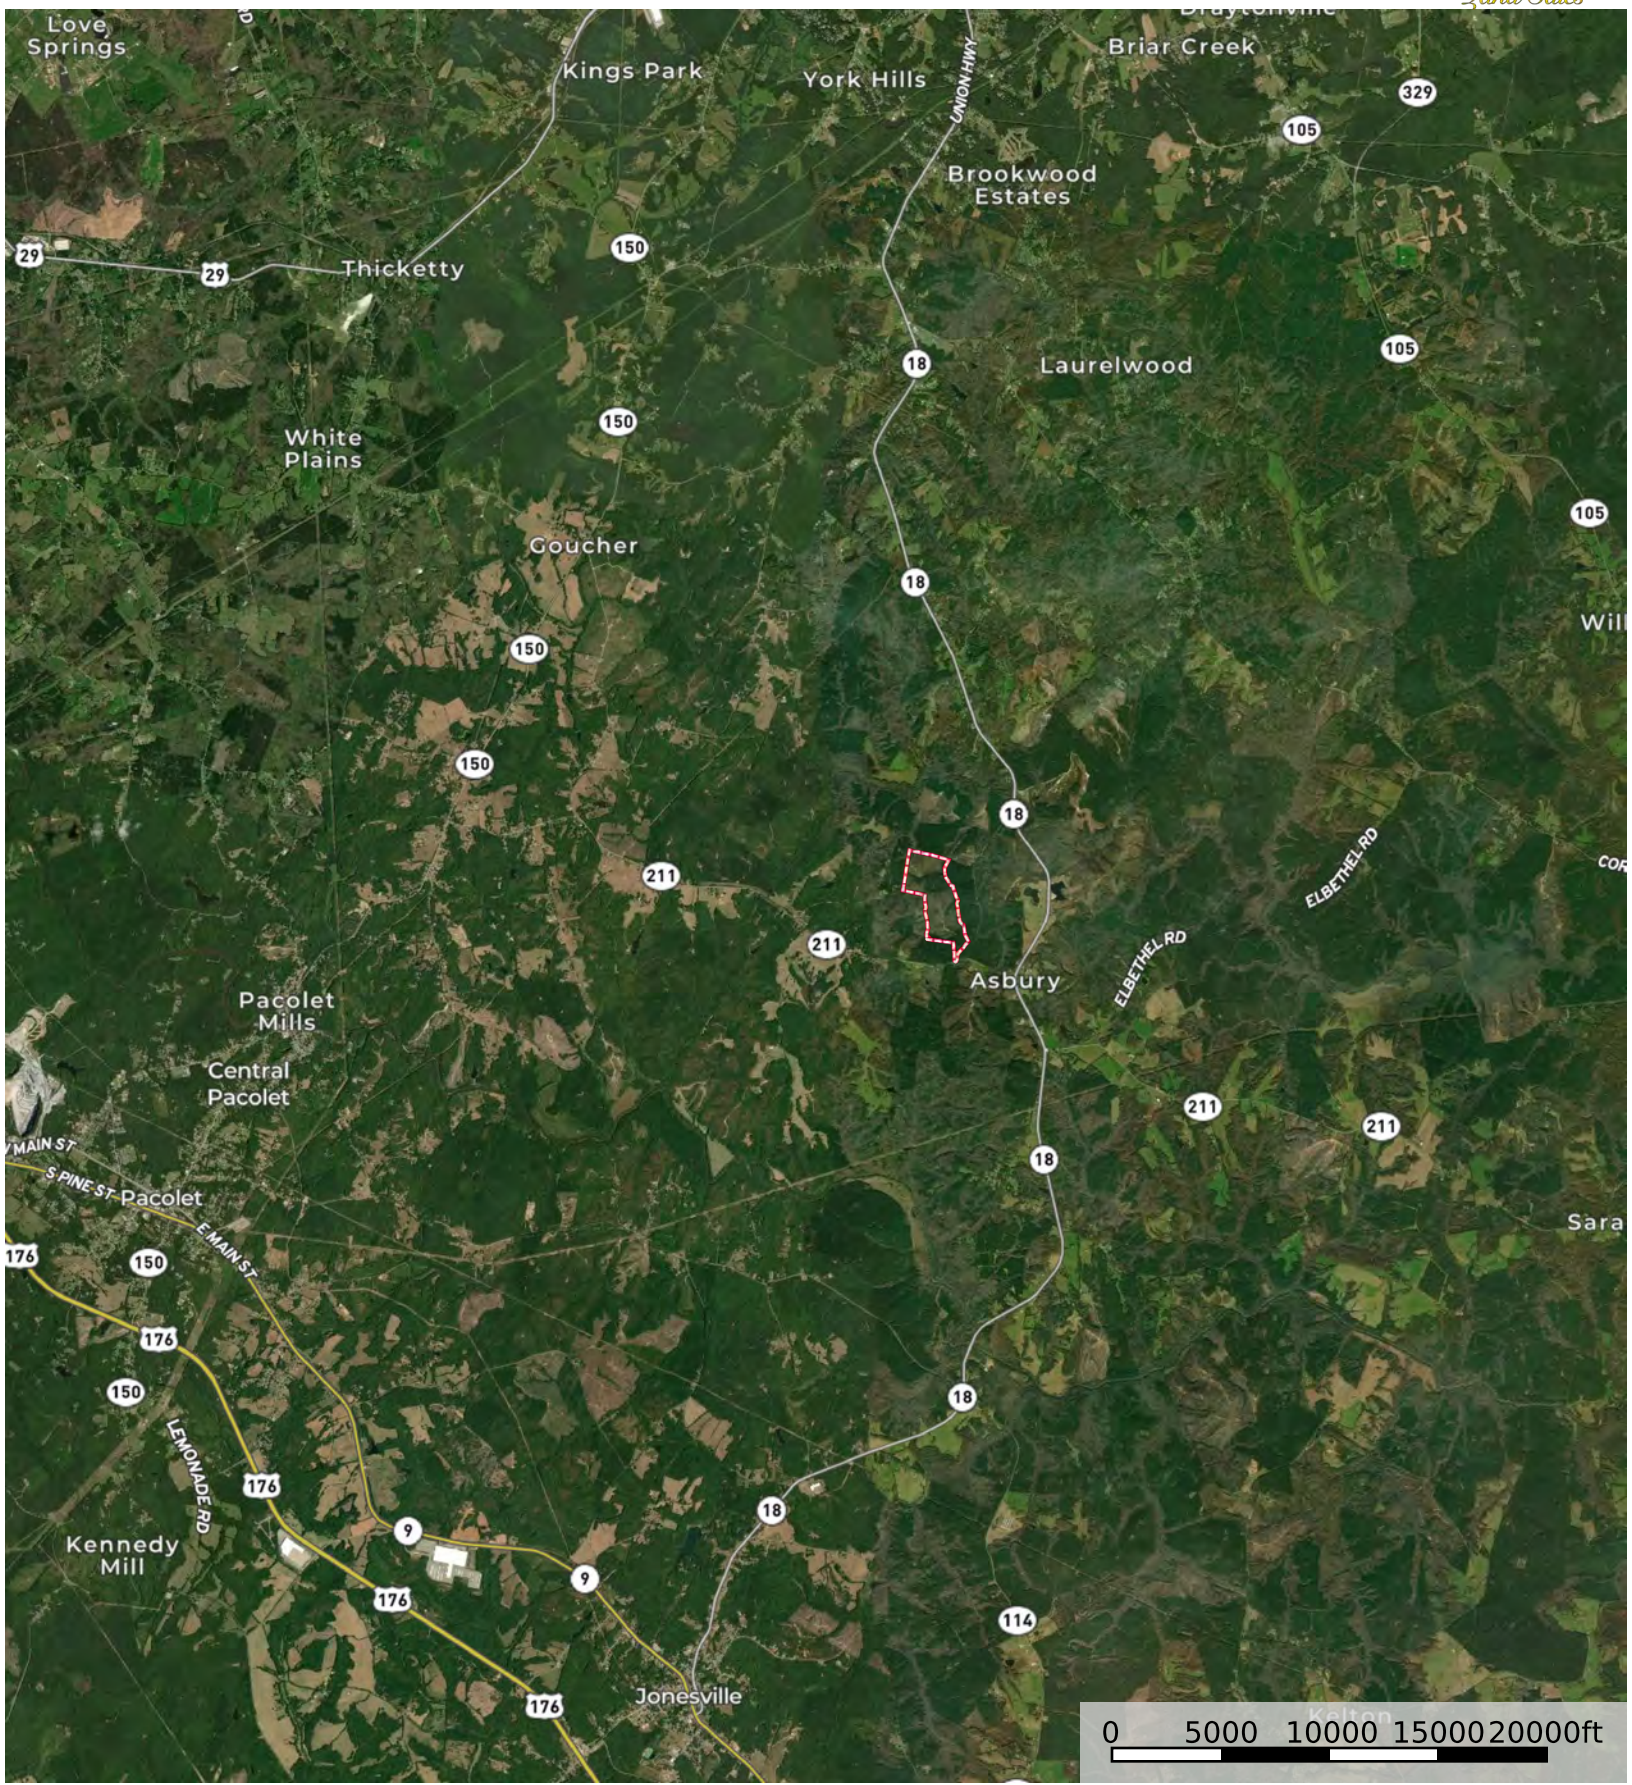

Arrowhead Hill Tract

Cherokee County, South Carolina, 167 AC +/-

 Arrowhead Hill Tract

Arrowhead Hill Tract

Cherokee County, South Carolina, 167 AC +/-

 Arrowhead Hill Tract

 Arrowhead Hill Tract

Arrowhead Hill Tract

Cherokee County, SC +/- 167 acres

STRATA_MT	Tract	SUM_GIS_AREA
Natural Mixed Hardwood - Merch	1	7.9
Non Timbered	2	3.6
Pine Plantation - Merch	3	28.5
Pine Plantation - Premerch	4	103.3
Pine/Hardwood - Merch	5	23.4

Legend

CK_1113_2

STRATA_MT

-  Natural Mixed Hardwood - Merch
-  Non Timbered
-  Pine Plantation - Merch
-  Pine Plantation - Premerch
-  Pine/Hardwood - Merch