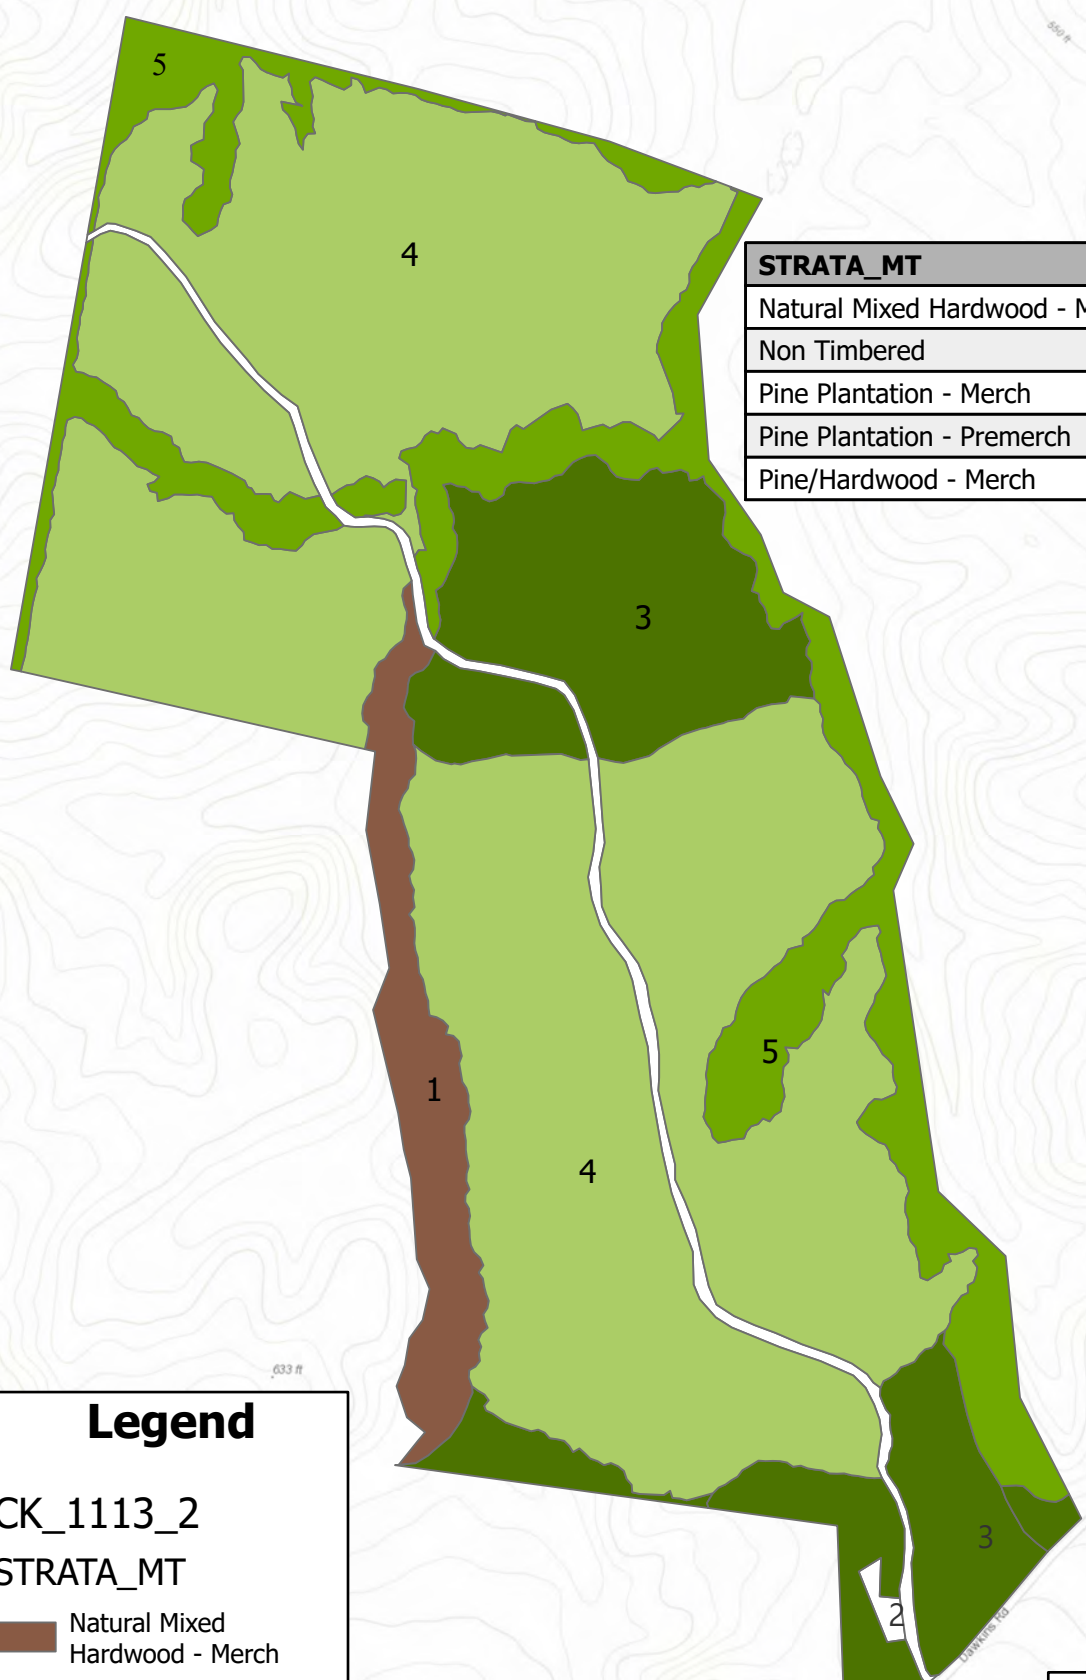

Arrowhead Hill Tract

Cherokee County, South Carolina, 167 AC +/-

 Arrowhead Hill Tract

Arrowhead Hill Tract

Cherokee County, South Carolina, 167 AC +/-

 Arrowhead Hill Tract

 Arrowhead Hill Tract

Arrowhead Hill Tract

Cherokee County, SC +/- 167 acres

STRATA_MT	Tract	SUM_GIS_AREA
Natural Mixed Hardwood - Merch	1	7.9
Non Timbered	2	3.6
Pine Plantation - Merch	3	28.5
Pine Plantation - Premerch	4	103.3
Pine/Hardwood - Merch	5	23.4

Legend

CK_1113_2

STRATA_MT

-  Natural Mixed Hardwood - Merch
-  Non Timbered
-  Pine Plantation - Merch
-  Pine Plantation - Premerch
-  Pine/Hardwood - Merch