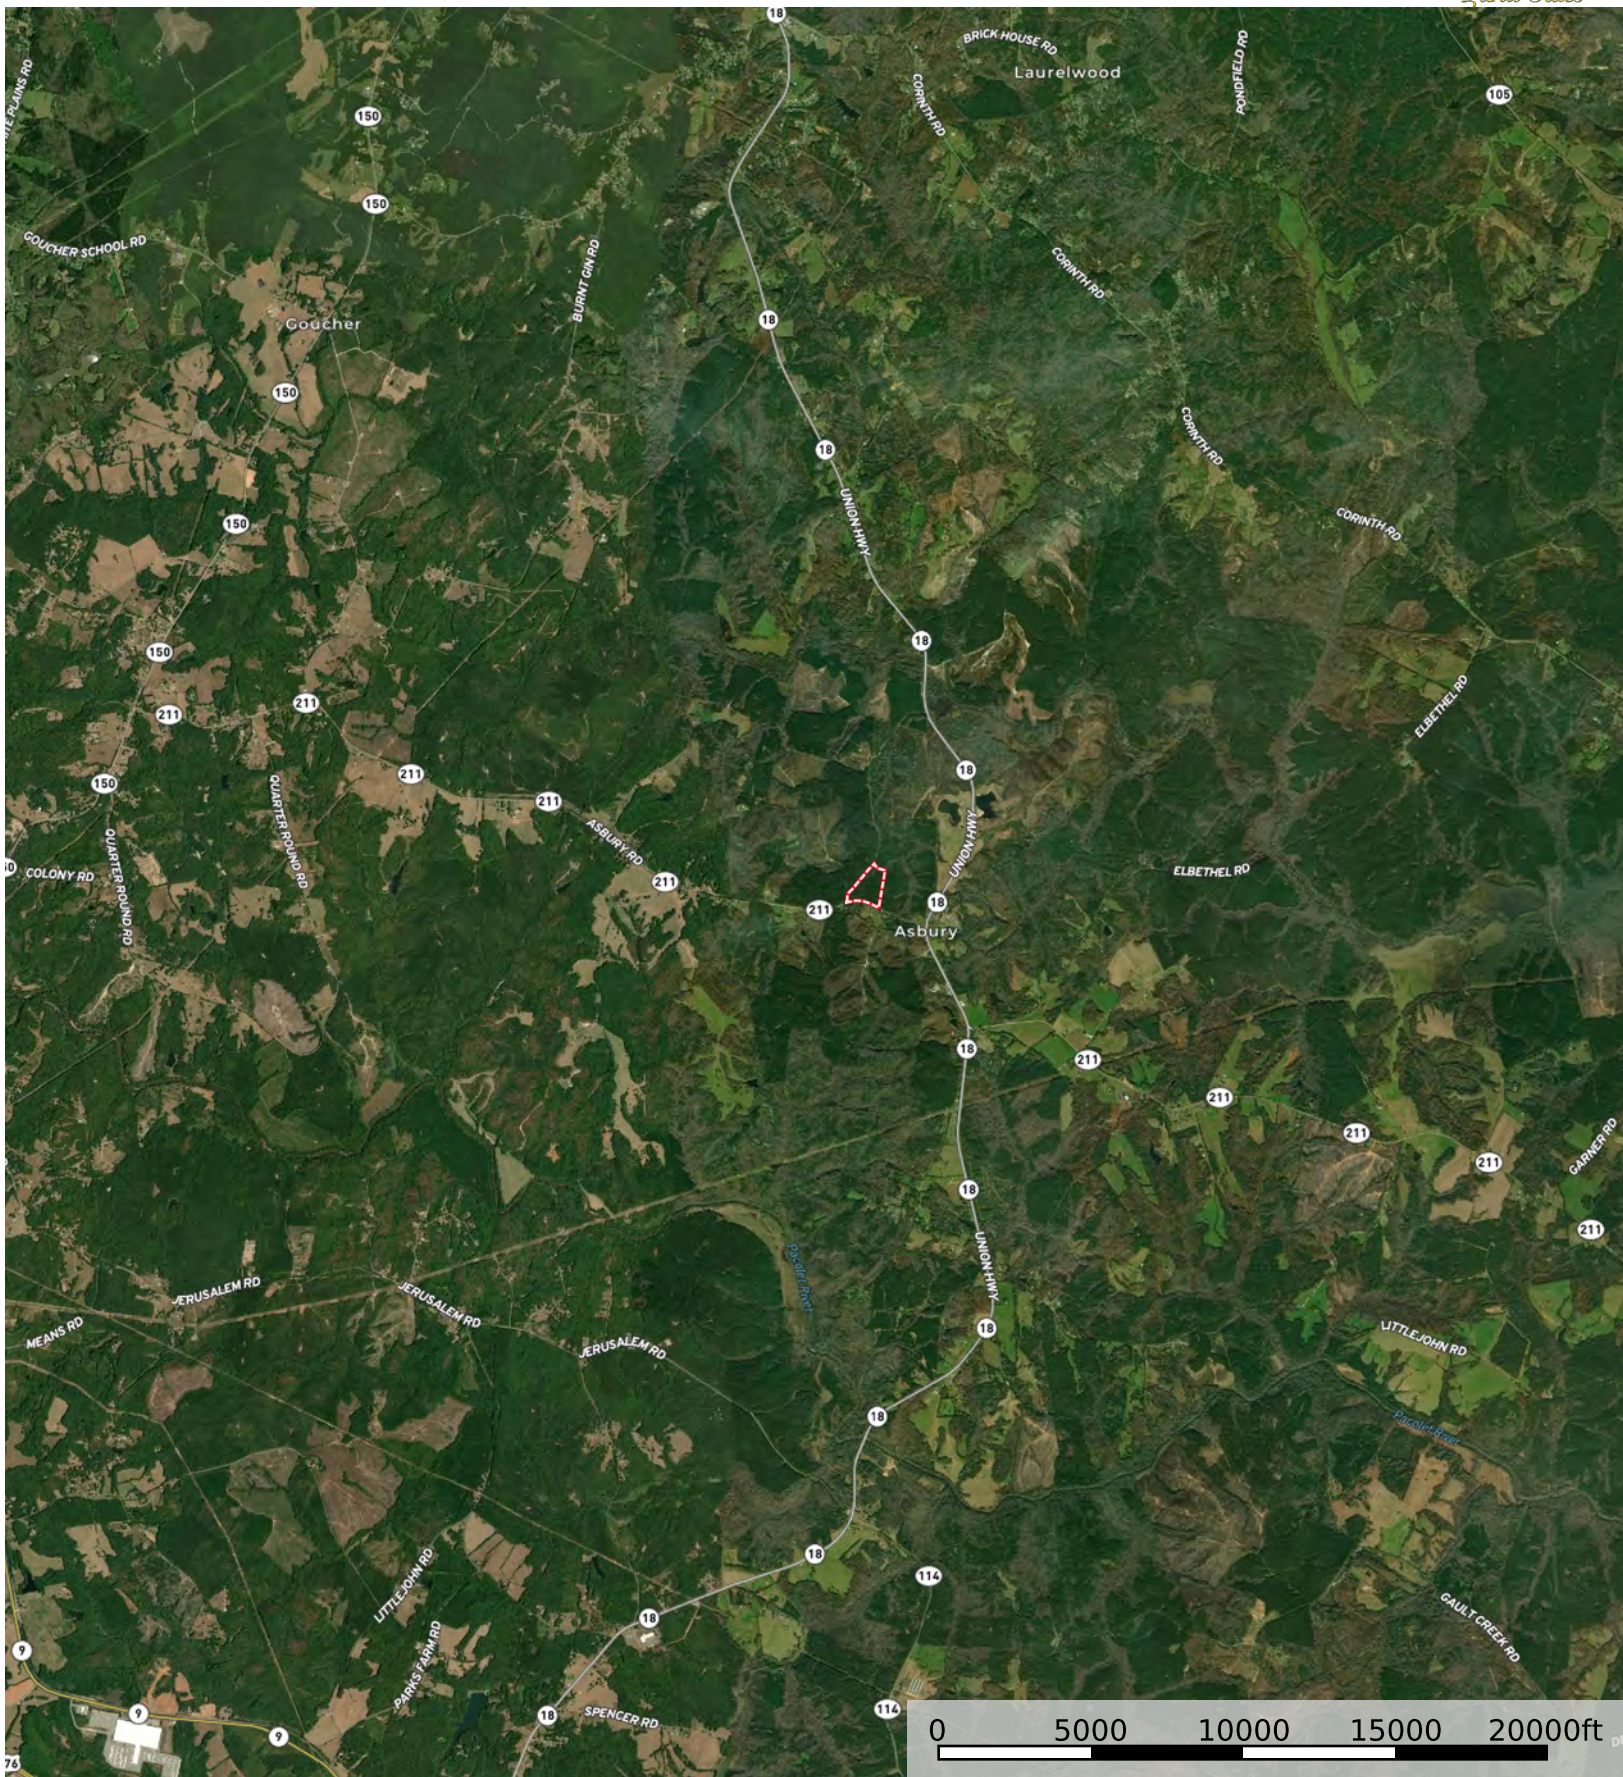

Asbury Road Central Tract

Cherokee County, South Carolina, 23 AC +/-

Asbury Road
Central Tract

Asbury Road Central Tract

Cherokee County, South Carolina, 23 AC +/-

 Asbury Road
Central Tract

Asbury Road
Central Tract

Asbury Road Central Tract

Cherokee County, SC +/- 23 acres

Legend

CK_1113_6

STRATA_MT

- Hardwood/Pine - Merch
- Non Timbered
- Pine Plantation - Merch
- Pine Plantation - Premerch

STRATA_MT	Stand	SUM_GIS_AREA
Hardwood/Pine - Merch	1	1.5
Non Timbered	2	0.4
Pine Plantation - Merch	3	14.1
Pine Plantation - Premerch	4	7.2