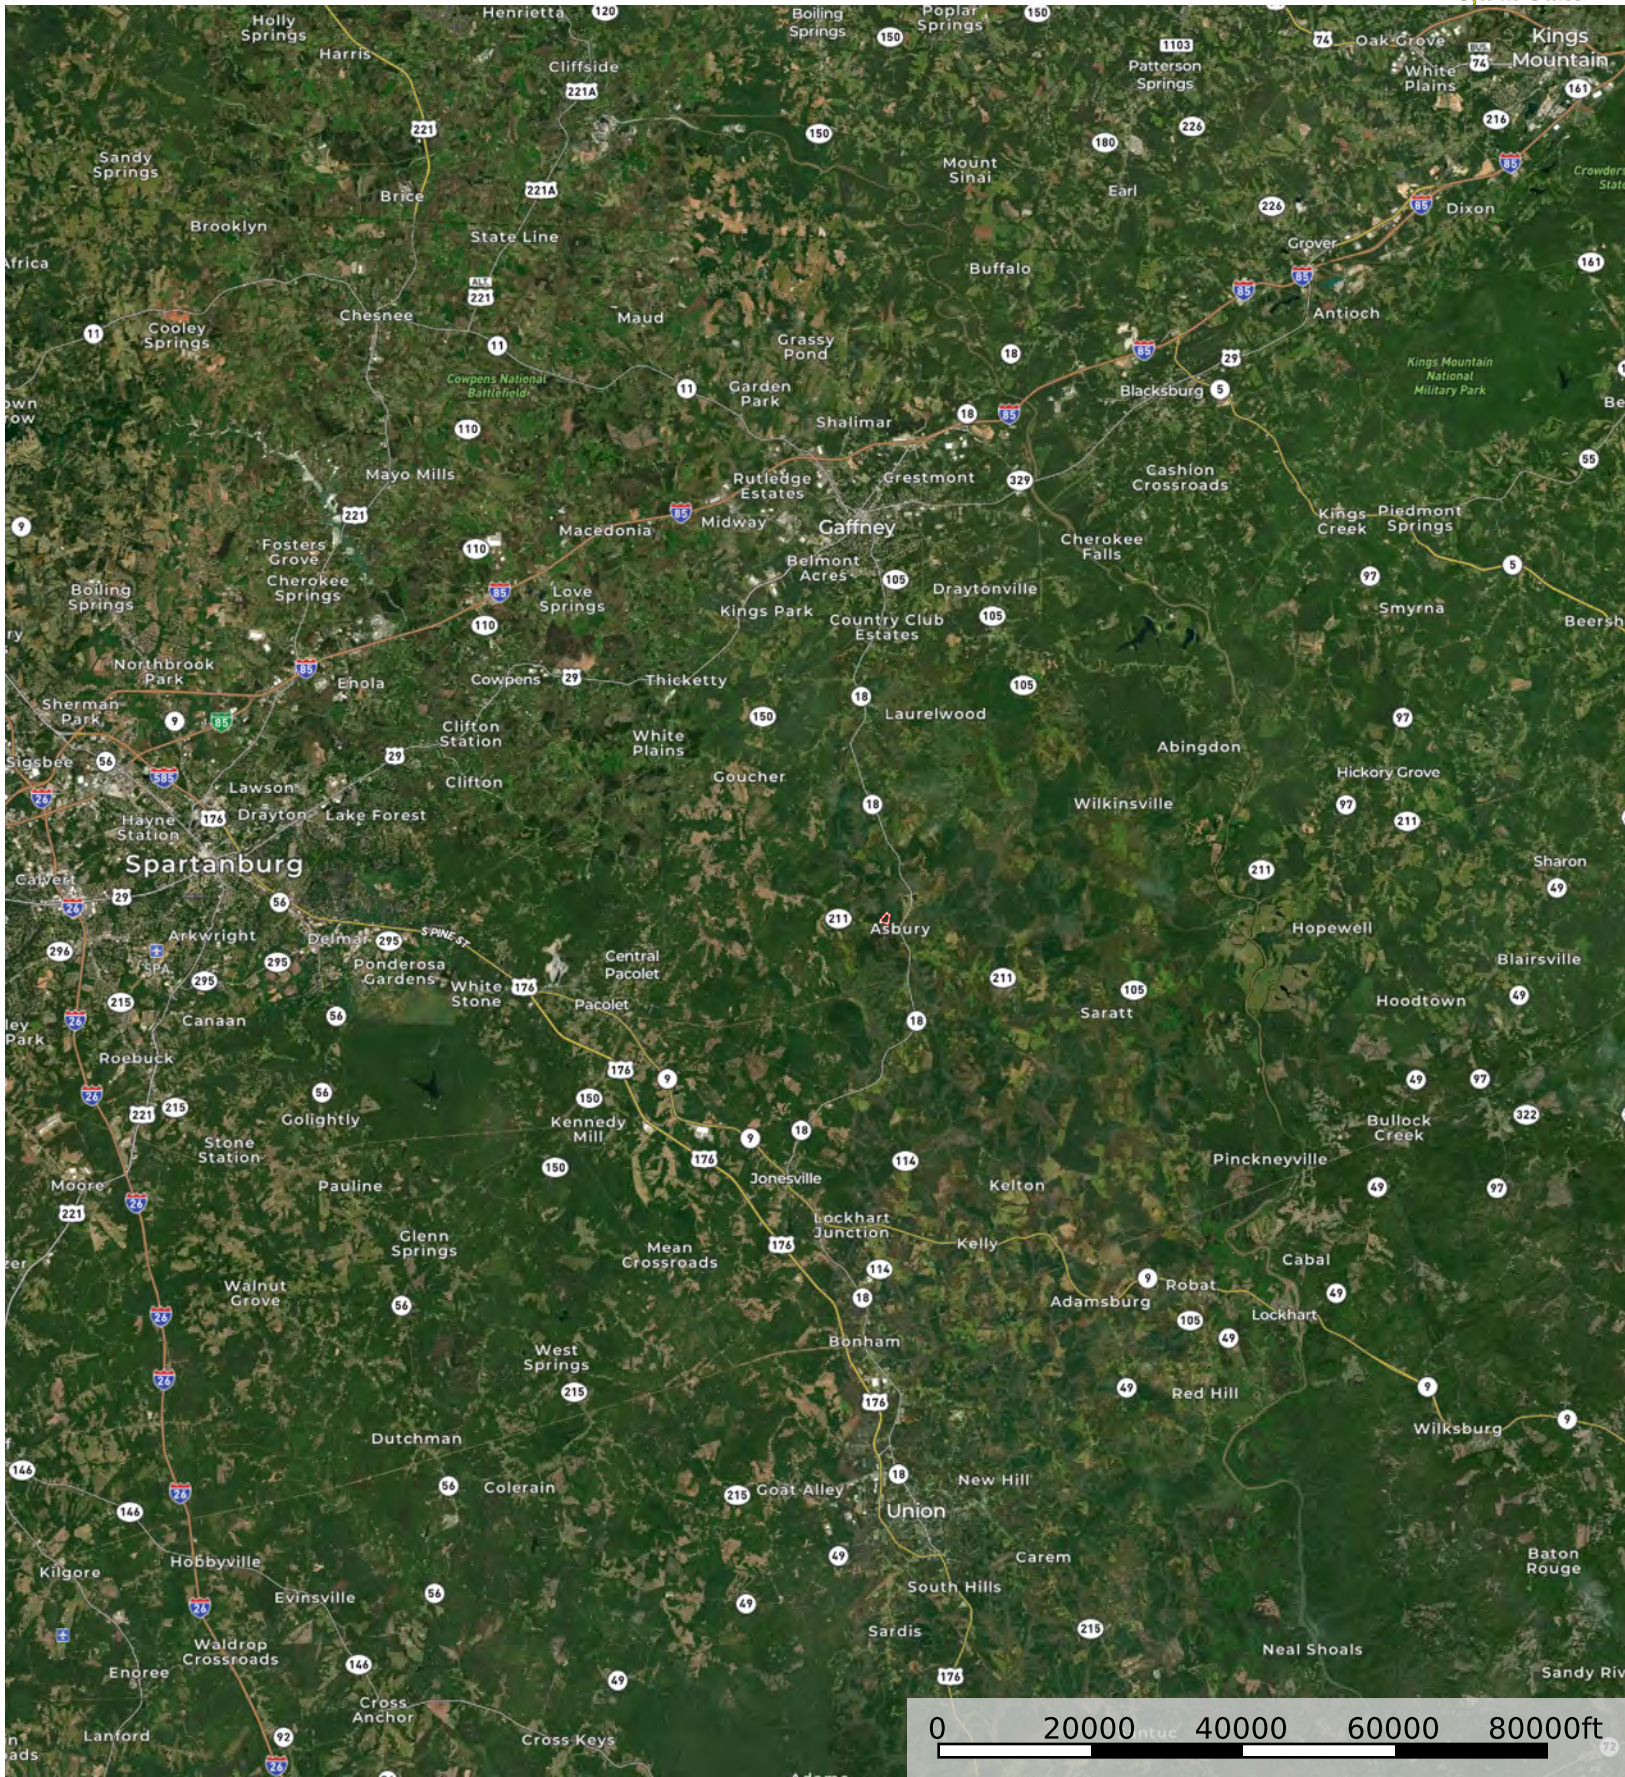

Asbury Road Central Tract

Cherokee County, South Carolina, 23 AC +/-

Asbury Road
Central Tract

Asbury Road Central Tract

Cherokee County, South Carolina, 23 AC +/-

 Asbury Road
Central Tract

Asbury Road
Central Tract

Asbury Road Central Tract

Cherokee County, SC +/- 23 acres

Legend

CK_1113_6

STRATA_MT

- Hardwood/Pine - Merch
- Non Timbered
- Pine Plantation - Merch
- Pine Plantation - Premerch

STRATA_MT	Stand	SUM_GIS_AREA
Hardwood/Pine - Merch	1	1.5
Non Timbered	2	0.4
Pine Plantation - Merch	3	14.1
Pine Plantation - Premerch	4	7.2