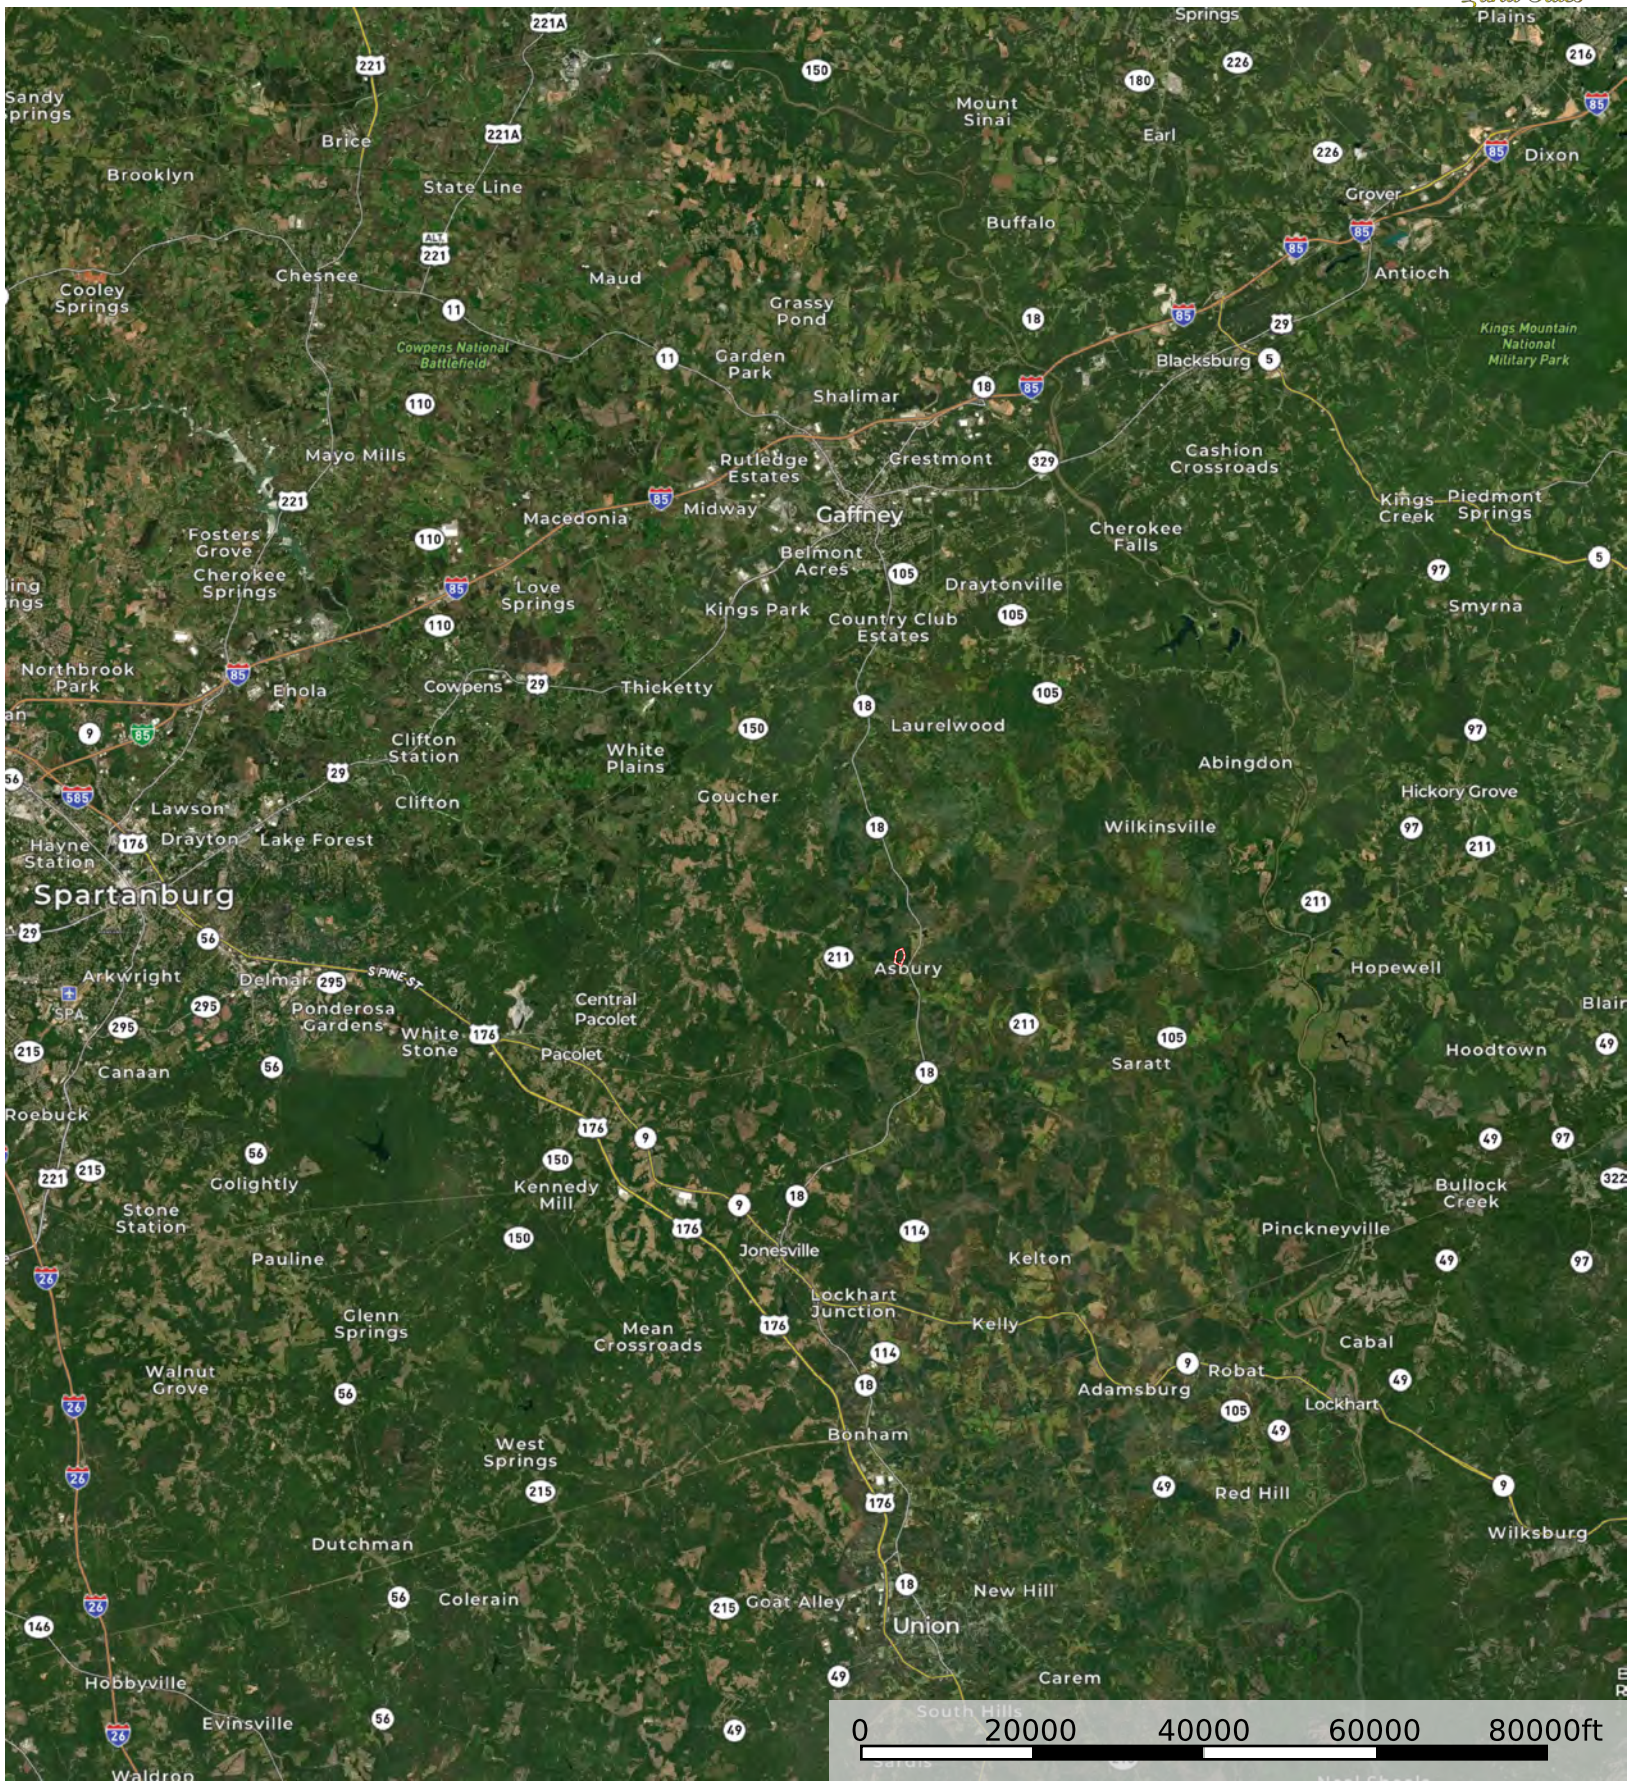

Asbury Road East Tract

Cherokee County, South Carolina, 35 AC +/-

Asbury Road East Tract

Asbury Road East Tract

Cherokee County, South Carolina, 35 AC +/-

 Asbury Road East Tract

Asbury Road East Tract

Cherokee County, South Carolina, 35 AC +/-

 Asbury Road East Tract

Asbury Road East Tract

Cherokee County, SC +/- 35 acres

STRATA_MT	Stand	SUM_GIS_AREA
Hardwood/Pine - Merch	1	11.2
Pine Plantation - Merch	2	19.4
Pine Plantation - Premerch	3	4

Legend