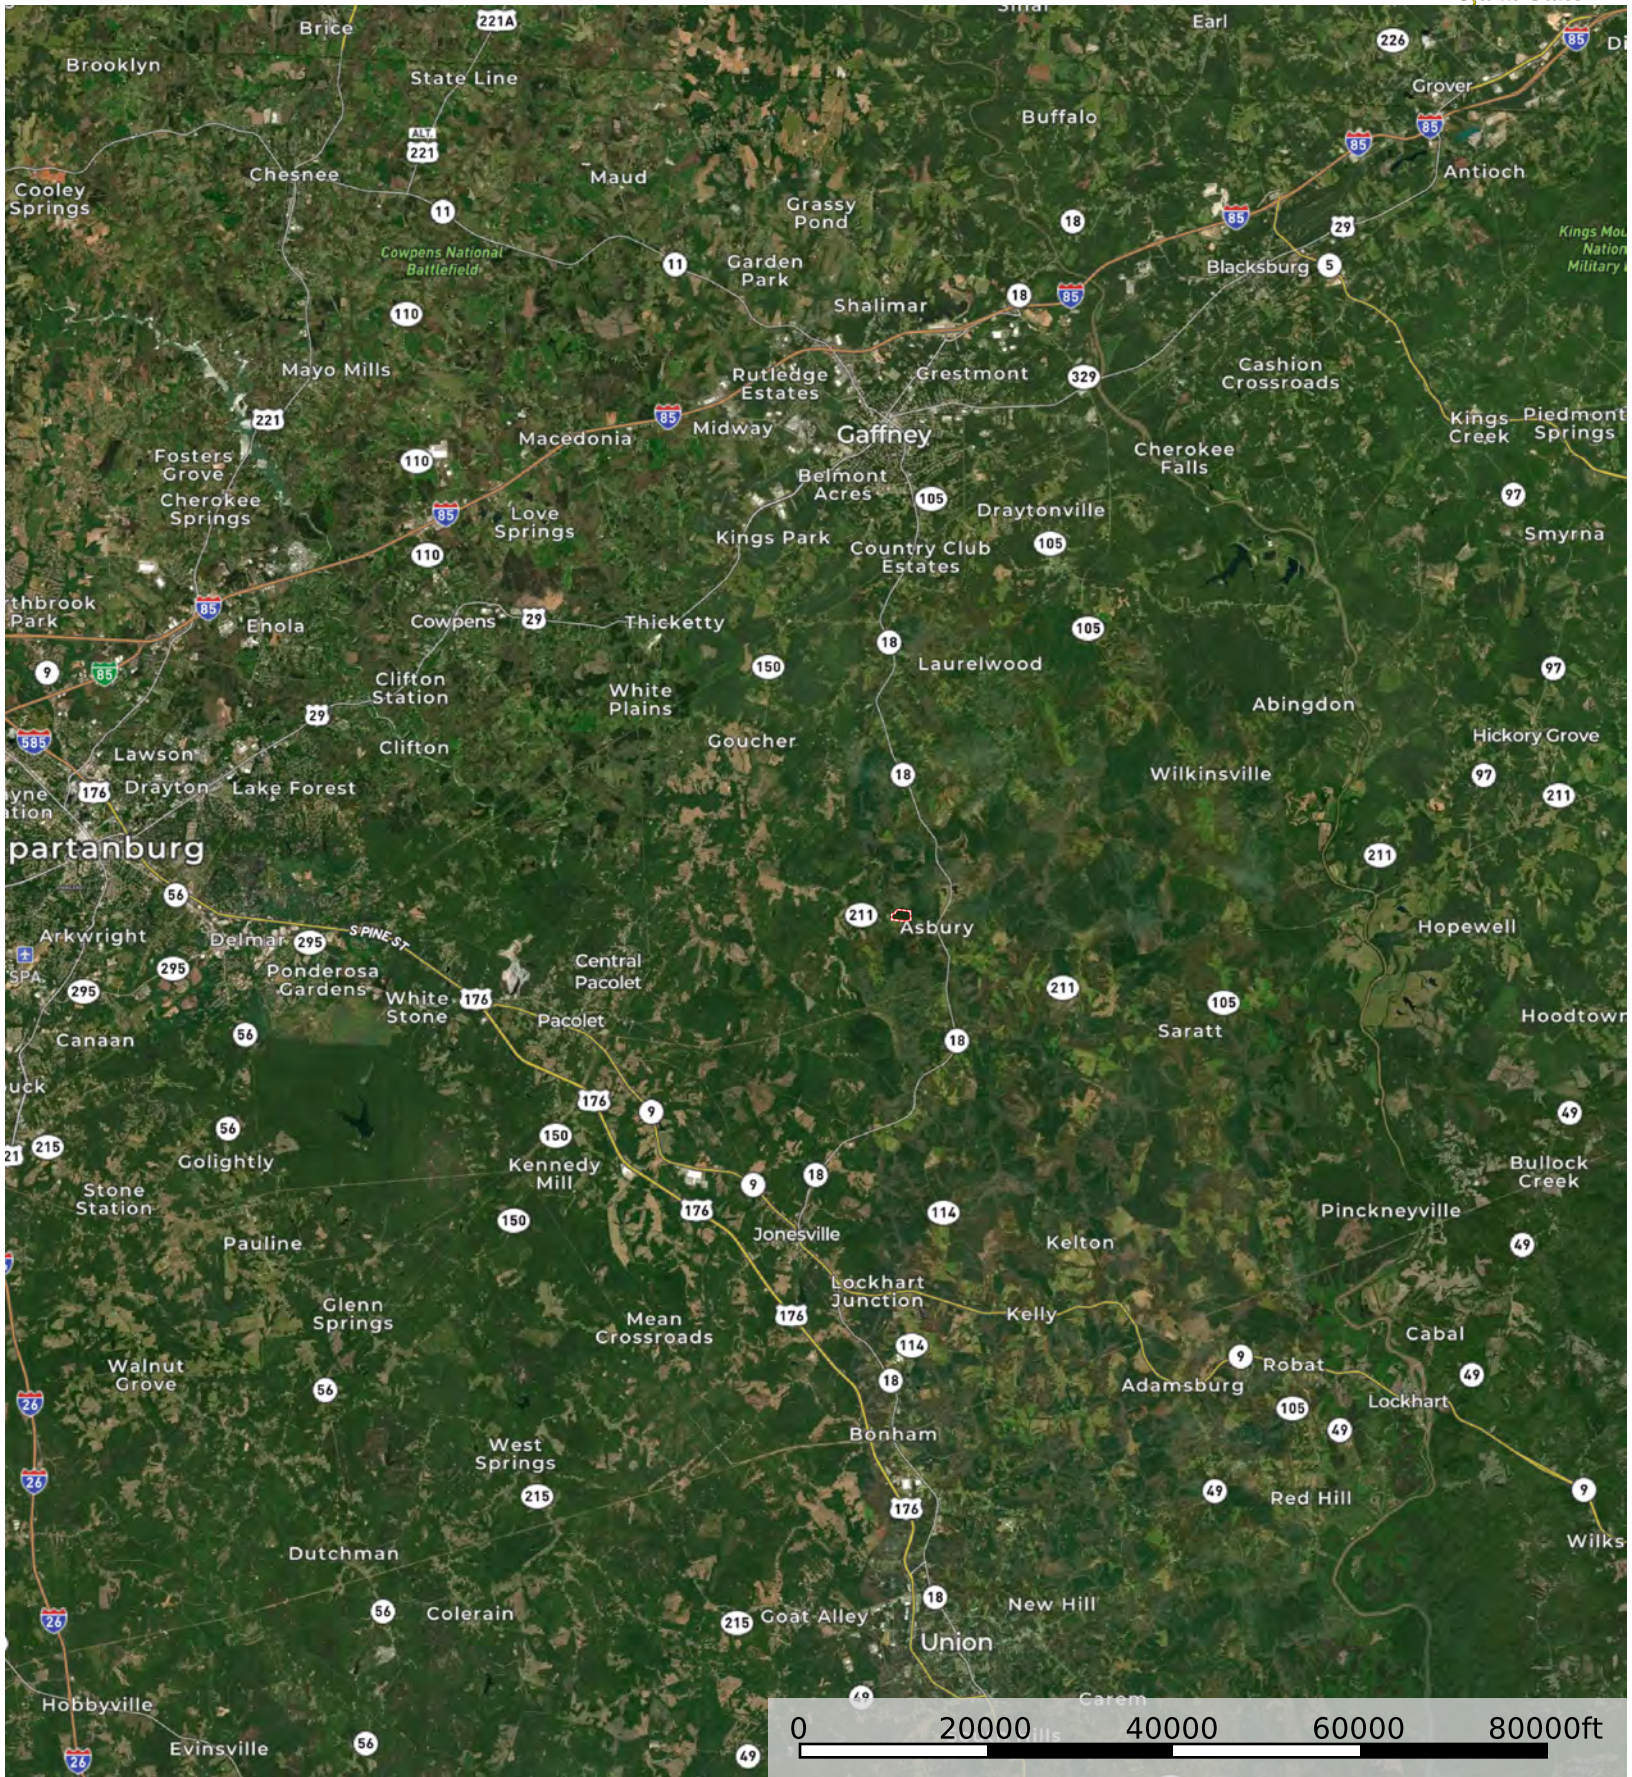

# Asbury Road West Tract

Cherokee County, South Carolina, 46 AC +/-

 Asbury Road West Tract

# Asbury Road West Tract

Cherokee County, SC +/- 46 acres

| STRATA_MT               | Stand | SUM_GIS_AREA |
|-------------------------|-------|--------------|
| Non Timbered            | 1     | 0.5          |
| Pine Plantation - Merch | 2     | 45.9         |

## Legend

CK\_1113\_1  
STRATA\_MT  
Non Timbered  
Pine Plantation - Merch