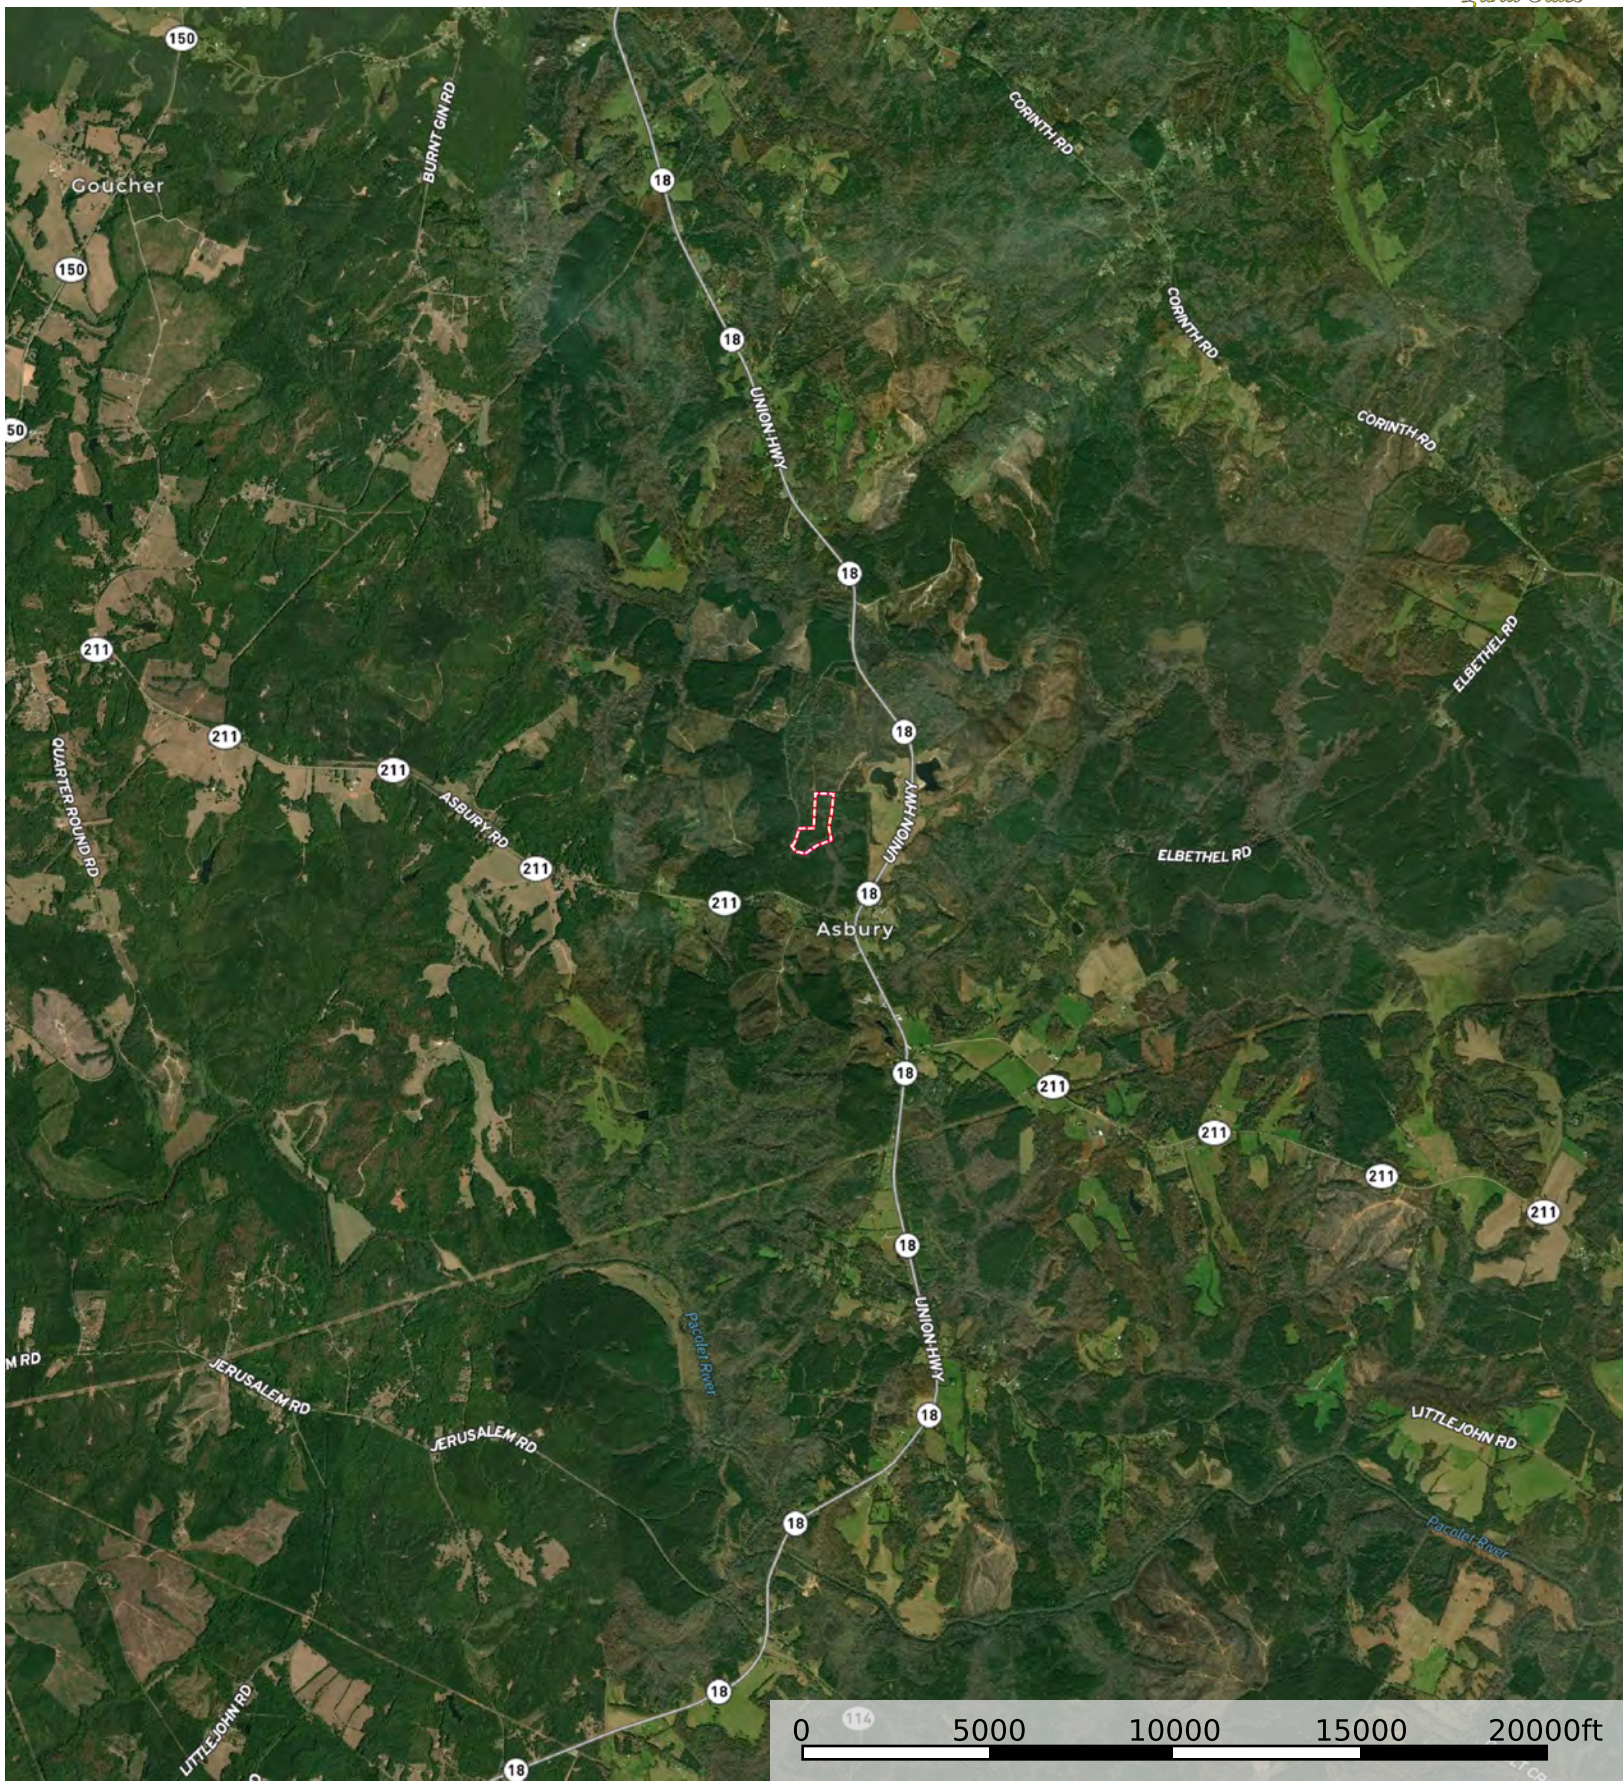

Crocker Branch Tract

Cherokee County, South Carolina, 21 AC +/-

Crocker Branch Tract

Crocker Branch Tract

Cherokee County, South Carolina, 21 AC +/-

 Crocker Branch Tract

Crocker Branch Tract

Cherokee County, South Carolina, 21 AC +/-

Crocker Branch Tract

Cherokee County, SC +/- 21 acres

Legend

CK_1113_8

STRATA_MT

-  Hardwood/Pine - Merch
-  Non Timbered
-  Pine Plantation - Merch

STRATA_MT	Stand	SUM_GIS_AREA
Hardwood/Pine - Merch	1	8.3
Non Timbered	2	0.2
Pine Plantation - Merch	3	12.6

0 0.03 0.06 0.11 Miles
State of North Carolina DC