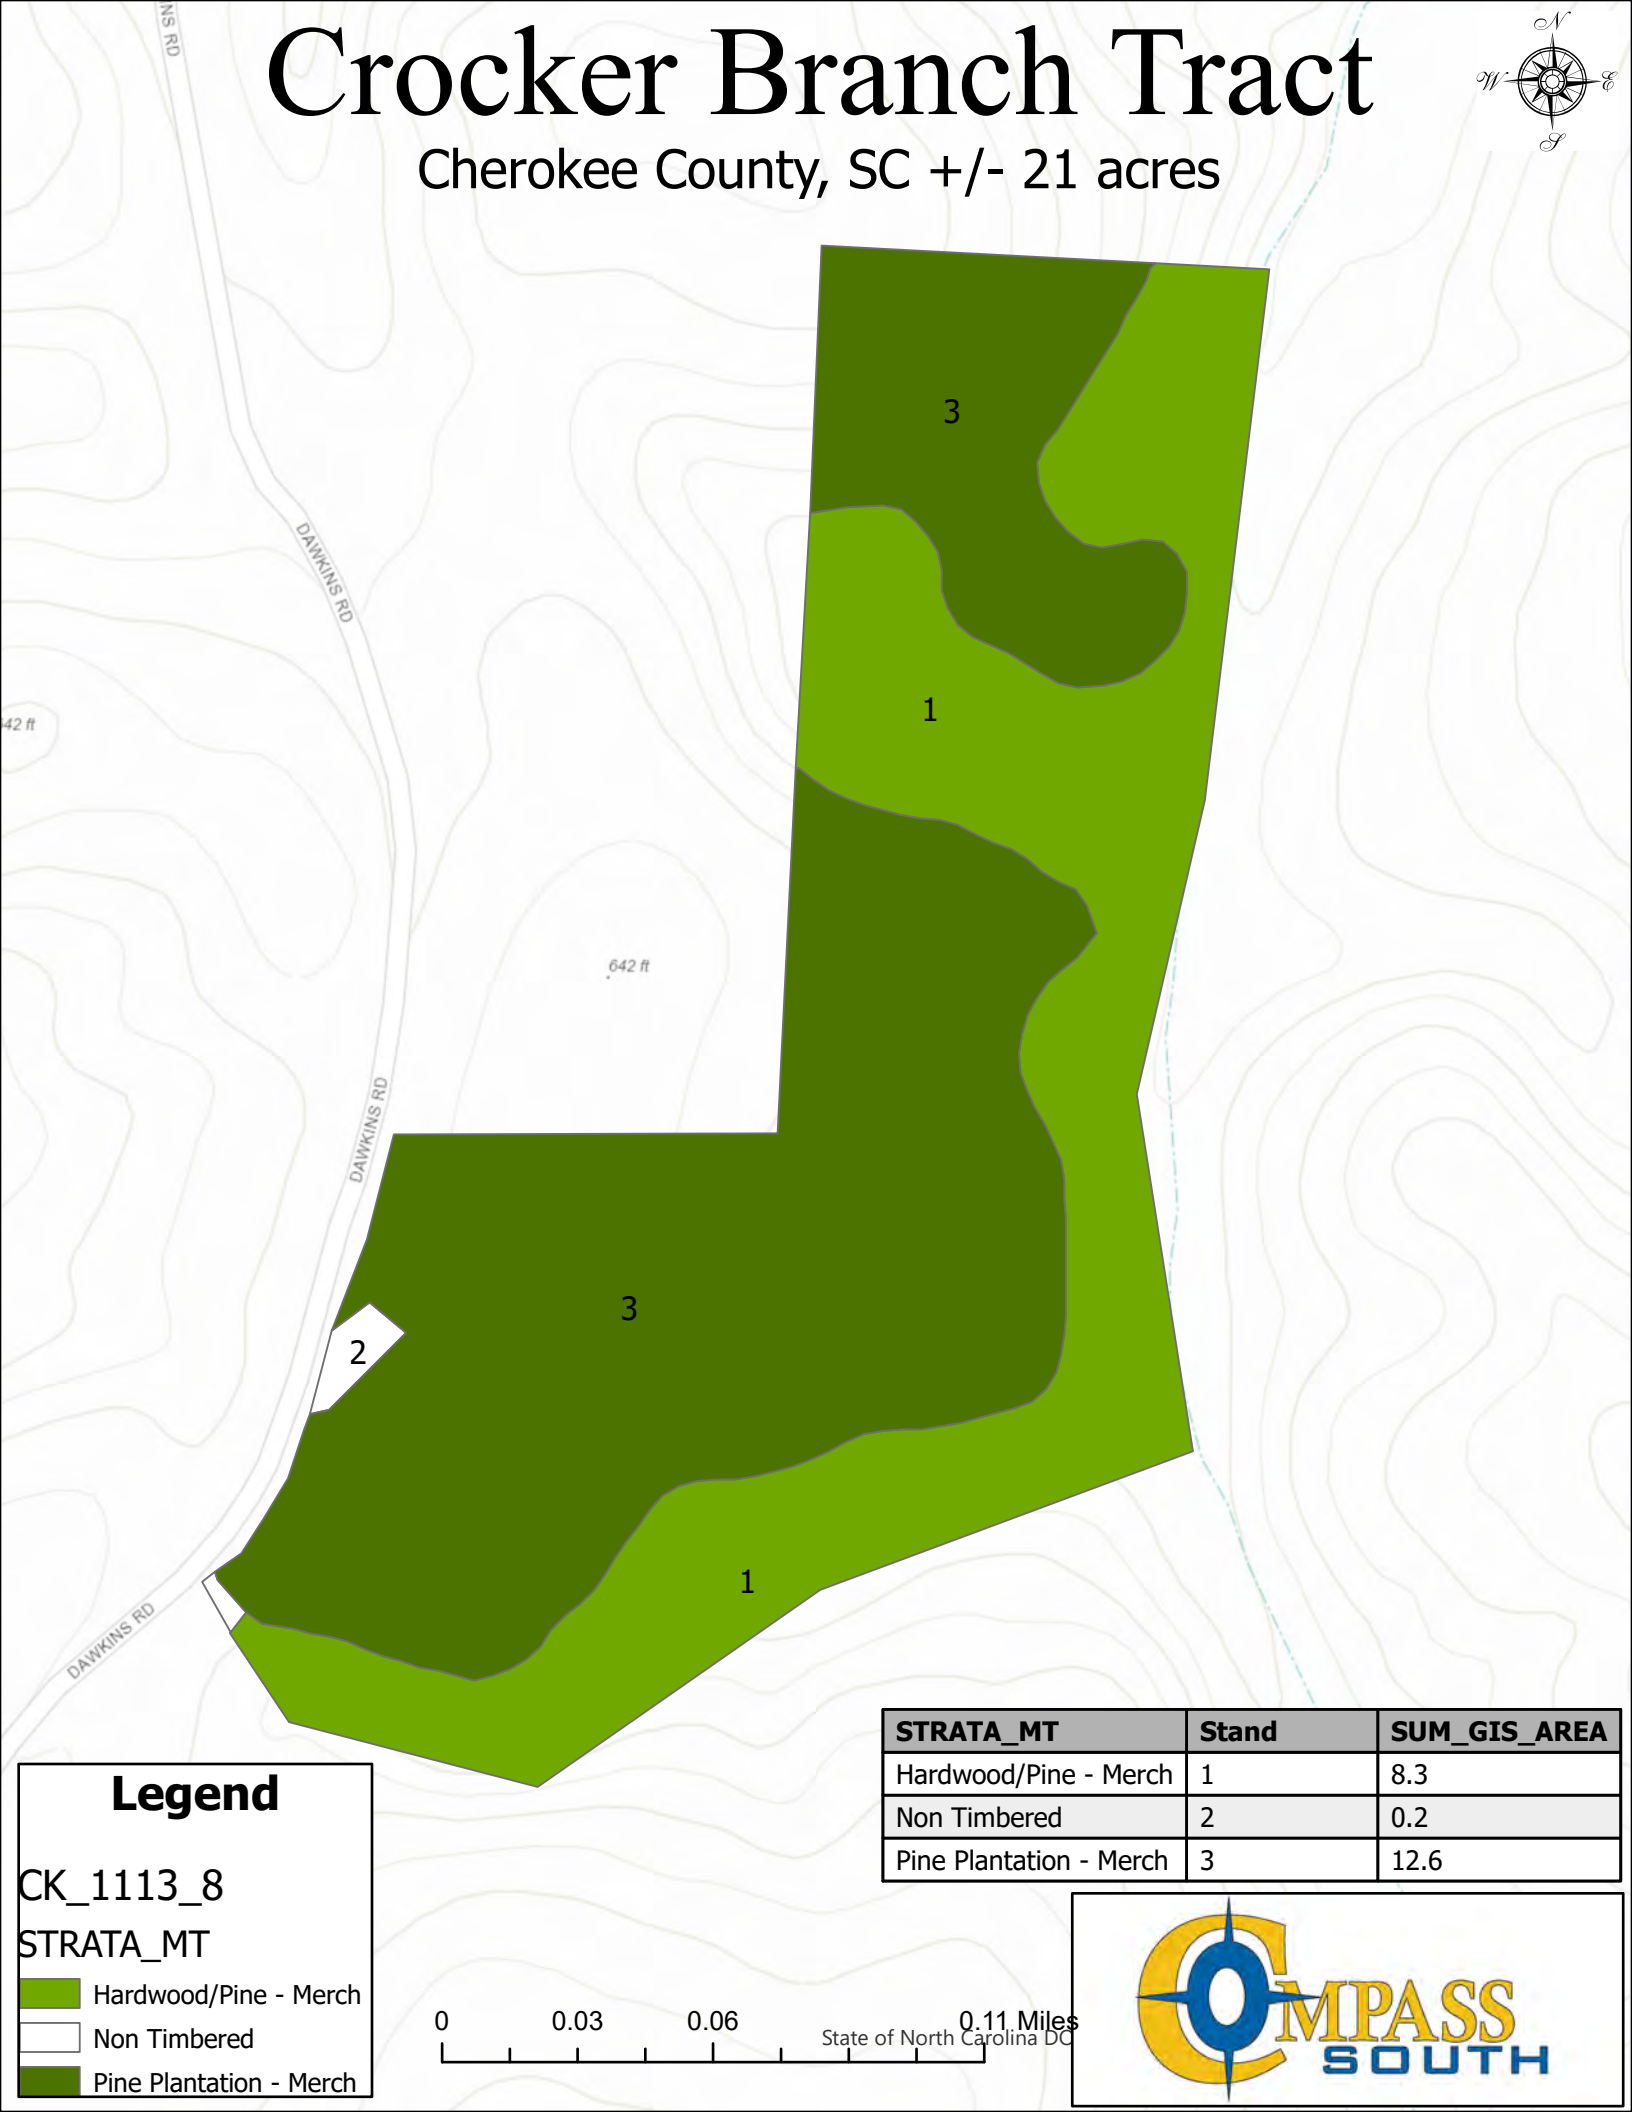

Crocker Branch Tract

Cherokee County, South Carolina, 21 AC +/-

Crocker Branch Tract

Crocker Branch Tract

Cherokee County, South Carolina, 21 AC +/-

 Crocker Branch Tract

Crocker Branch Tract

Cherokee County, South Carolina, 21 AC +/-

Crocker Branch Tract

Cherokee County, SC +/- 21 acres

Legend

CK_1113_8

STRATA_MT

-  Hardwood/Pine - Merch
-  Non Timbered
-  Pine Plantation - Merch

STRATA_MT	Stand	SUM_GIS_AREA
Hardwood/Pine - Merch	1	8.3
Non Timbered	2	0.2
Pine Plantation - Merch	3	12.6

0 0.03 0.06 0.11 Miles
State of North Carolina DC