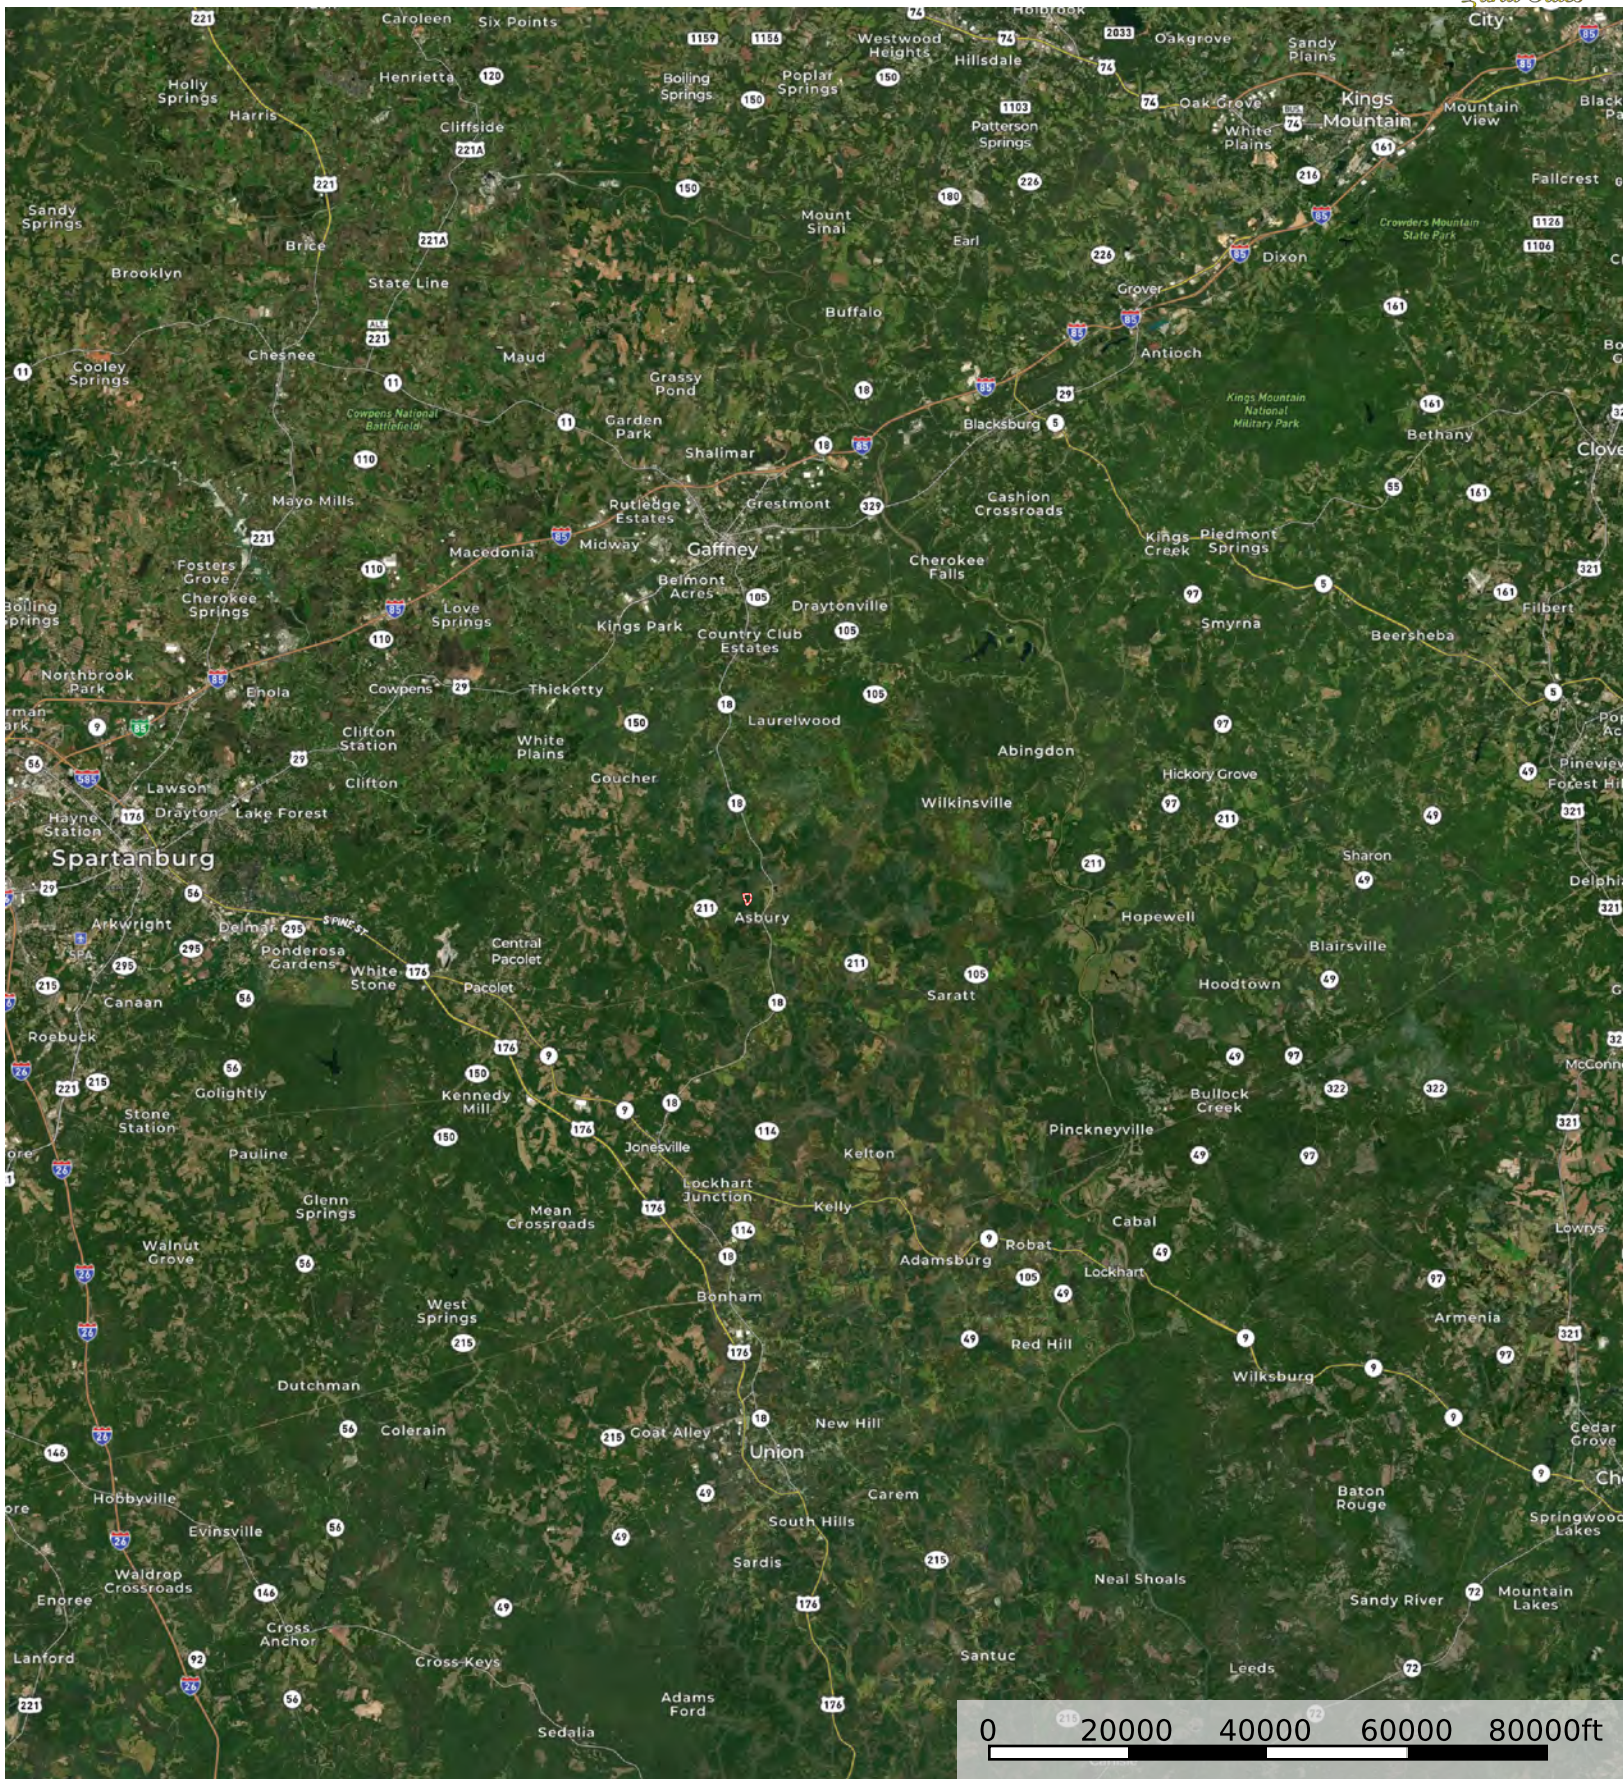

# Dawkins Road South Tract

Cherokee County, South Carolina, 29 AC +/-

Dawkins Road South Tract

# Dawkins Road South Tract

Cherokee County, South Carolina, 29 AC +/-

 Dawkins Road South Tract

 Dawkins Road South Tract

# Dawkins Road South Tract

Cherokee County, SC +/- 29 acres

0 0.03 0.07 0.13 Miles  
State of North Carolina DC