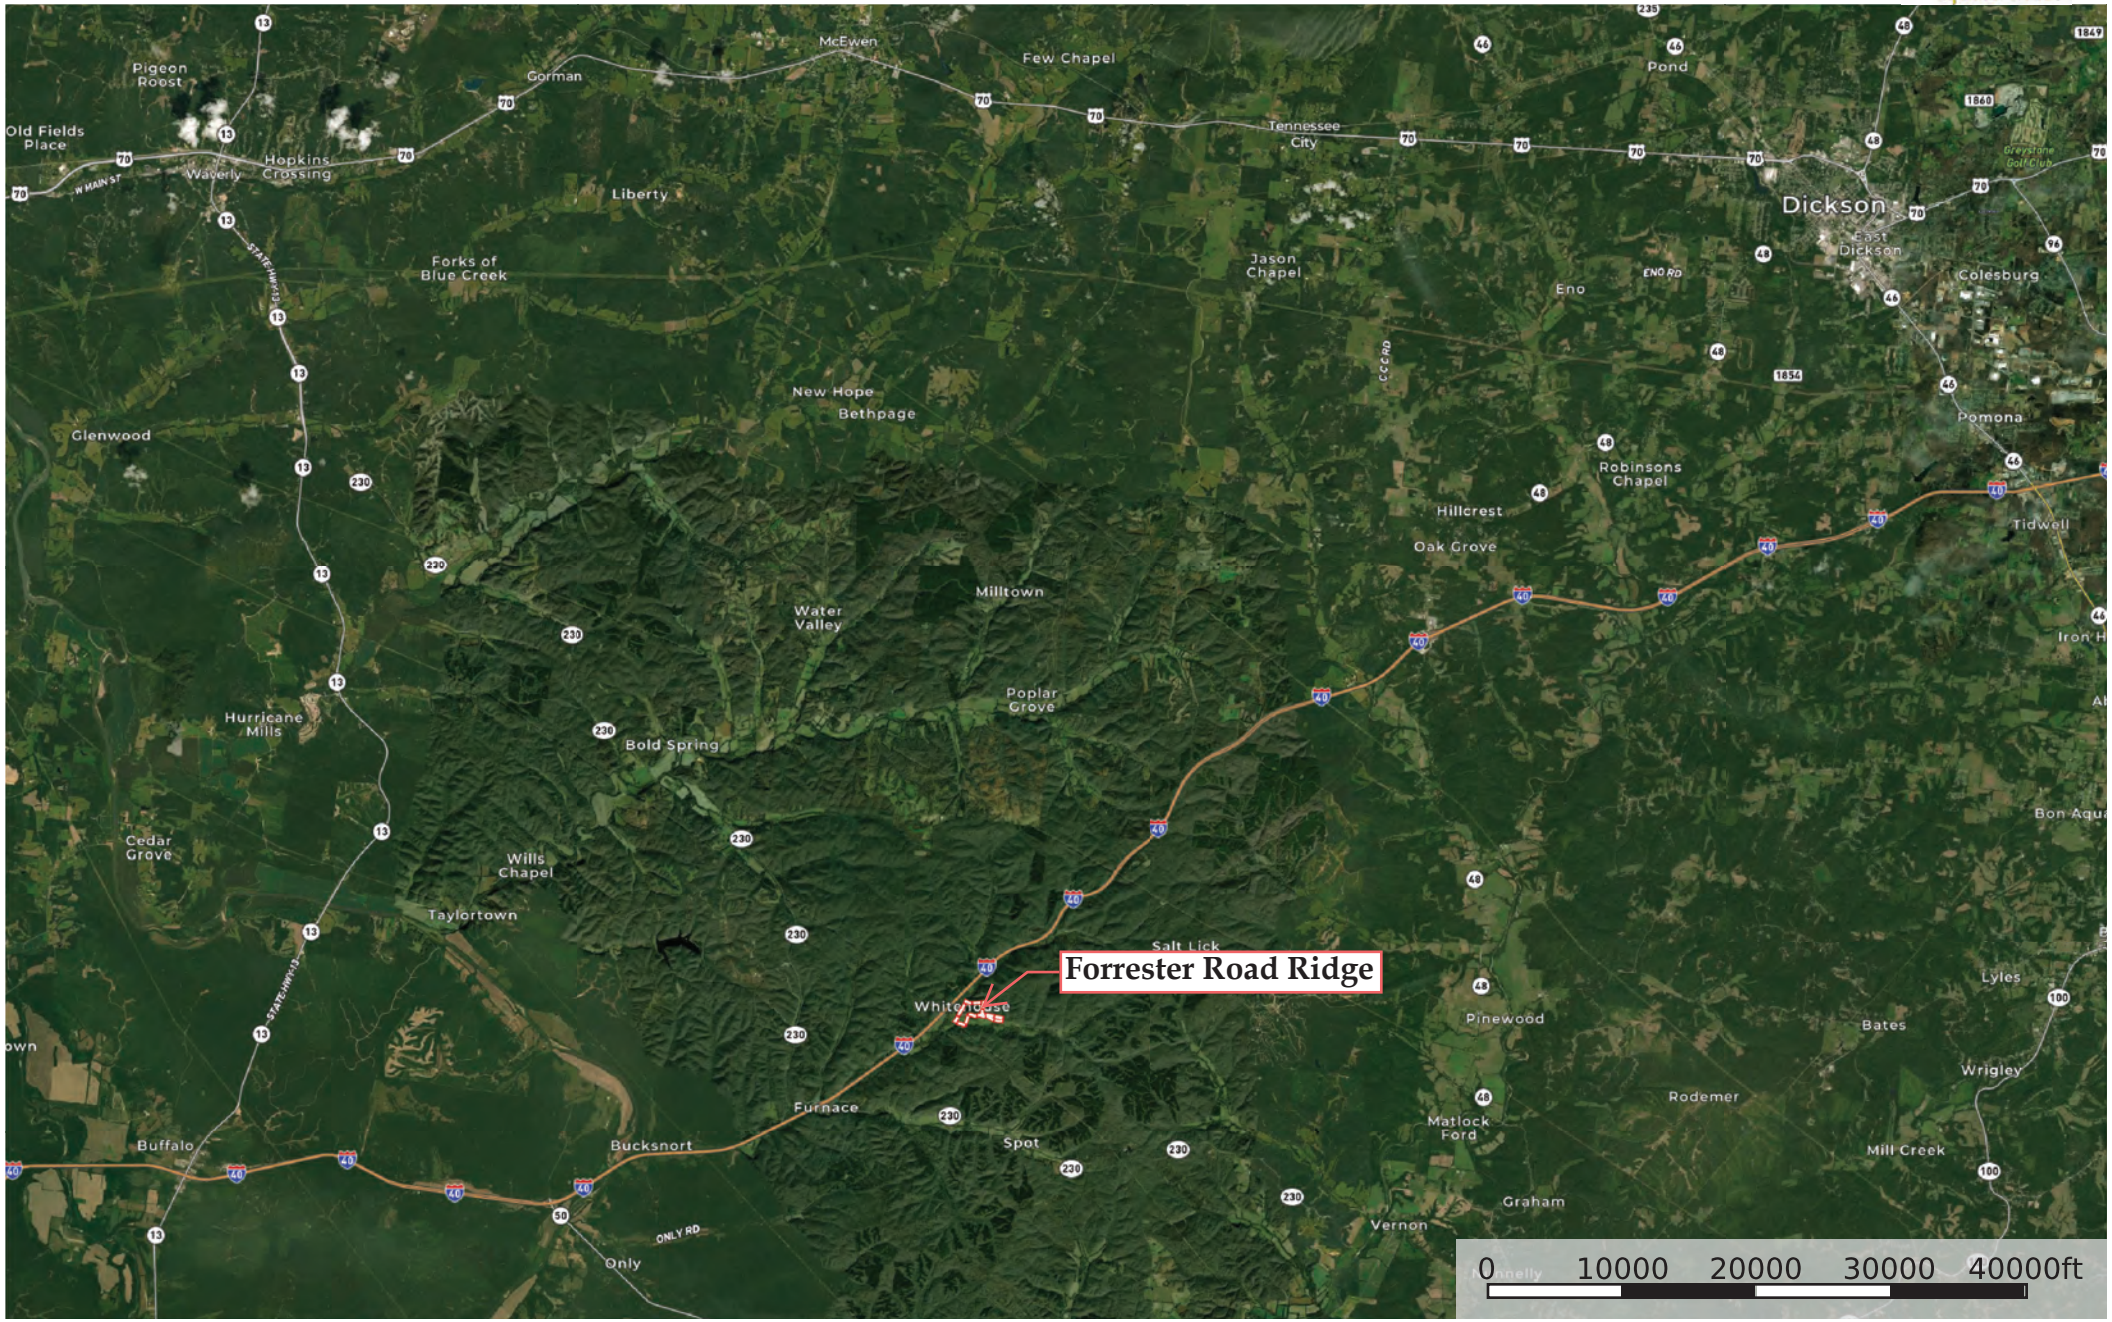

# Forrester Road Ridge

Hickman County, Tennessee, 56 AC +/-

**Forrester Road Ridge**

# Forrester Road Ridge

Hickman County, Tennessee, 56 AC +/-

 Boundary

 Boundary