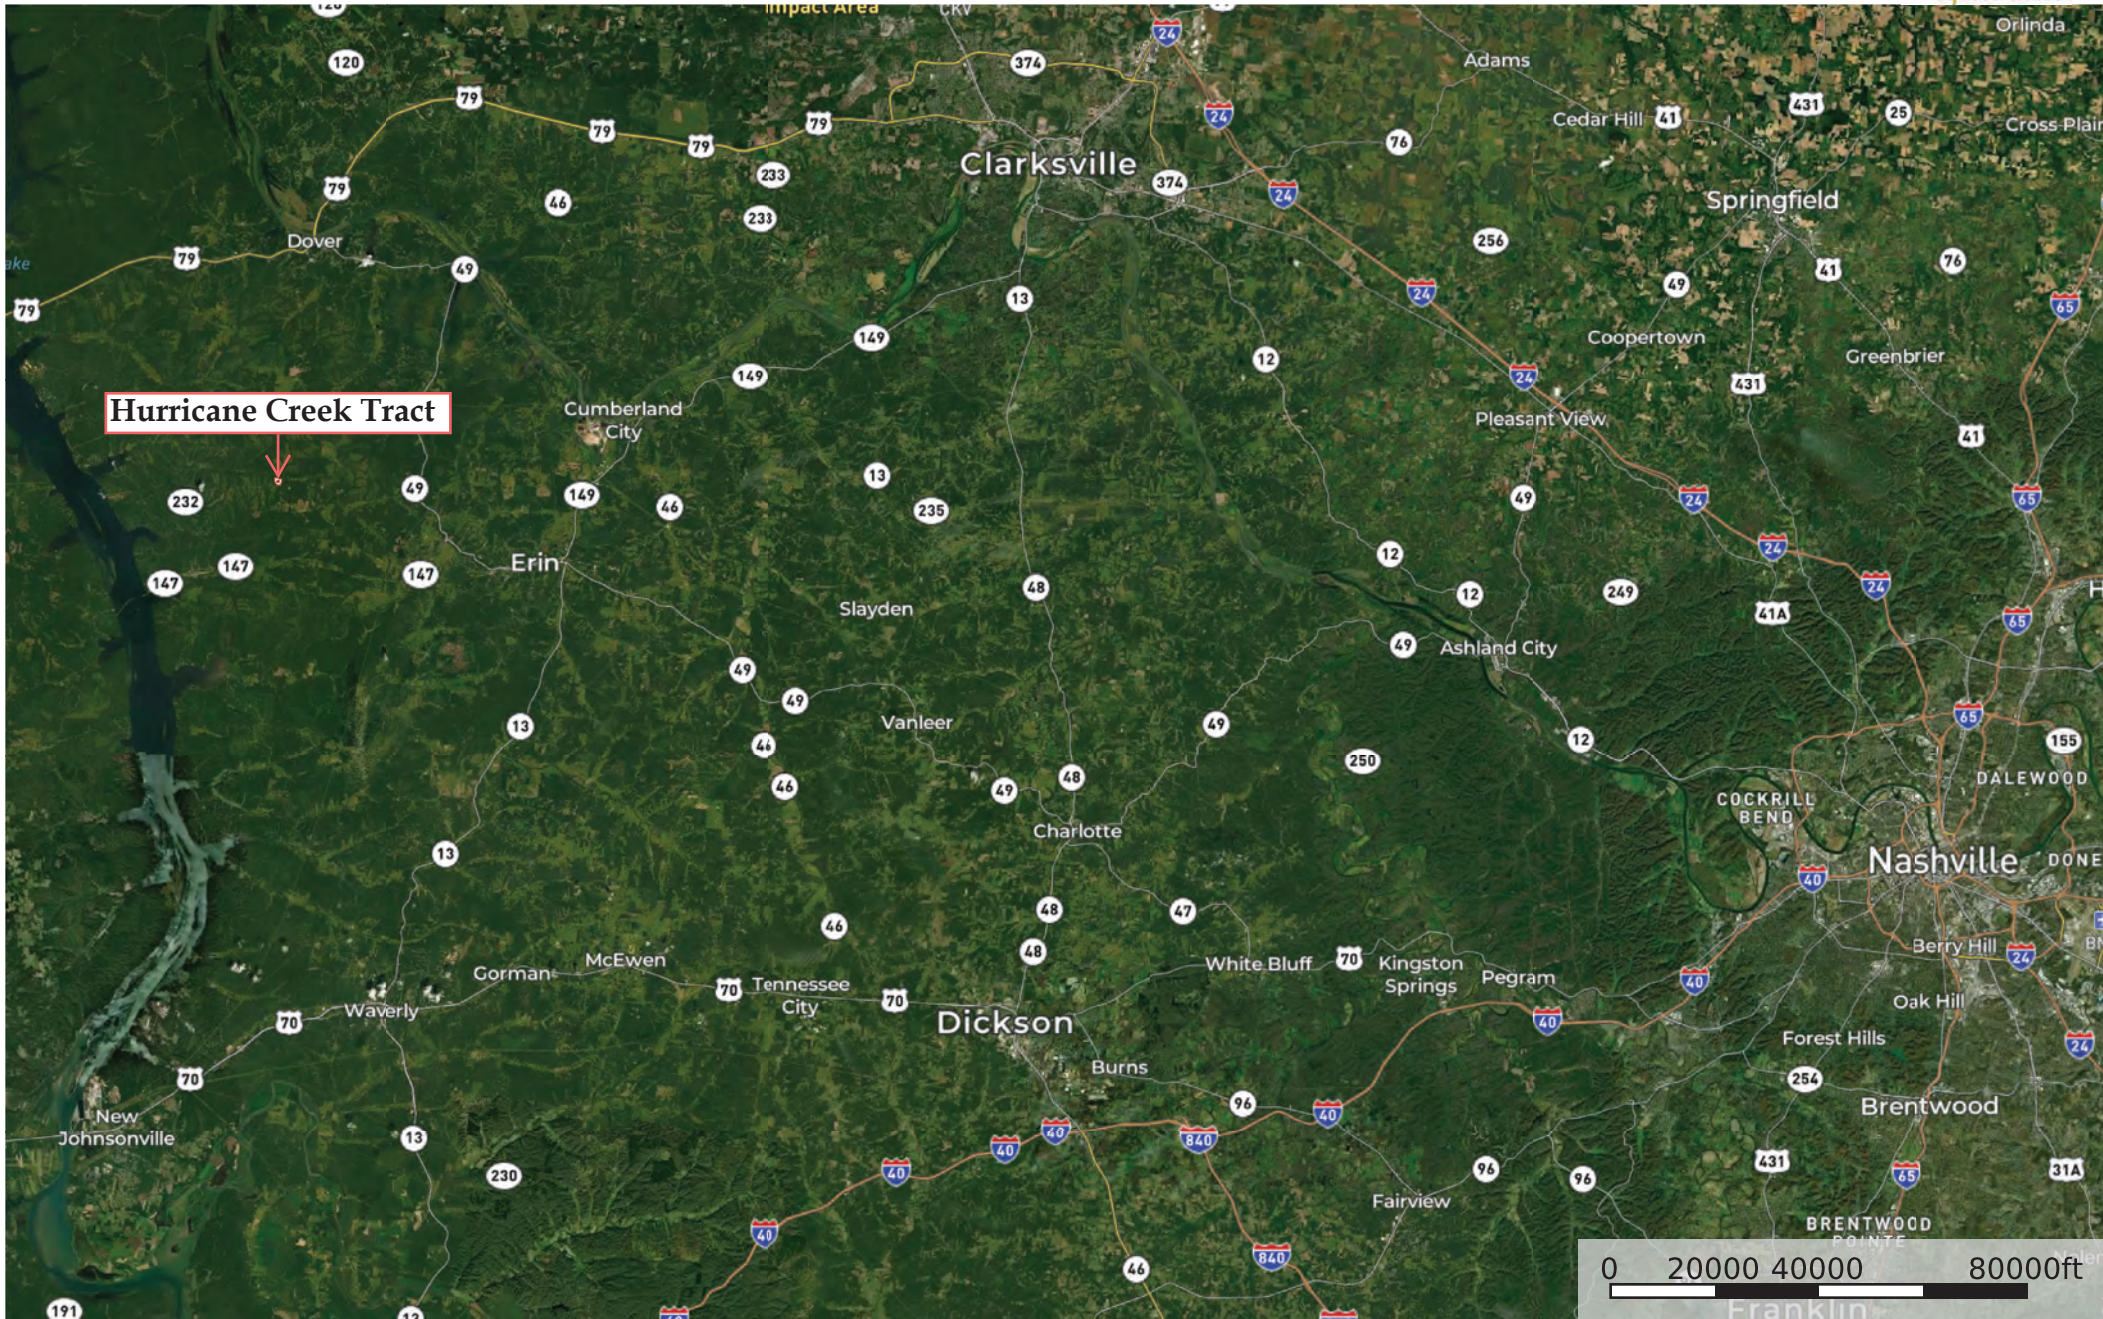

Hurricane Creek Tract

Stewart County, Tennessee, 17 AC +/-

Hurricane Creek Tract

Hurricane Creek Tract

Stewart County, Tennessee, 17 AC +/-

 Boundary

Boundary