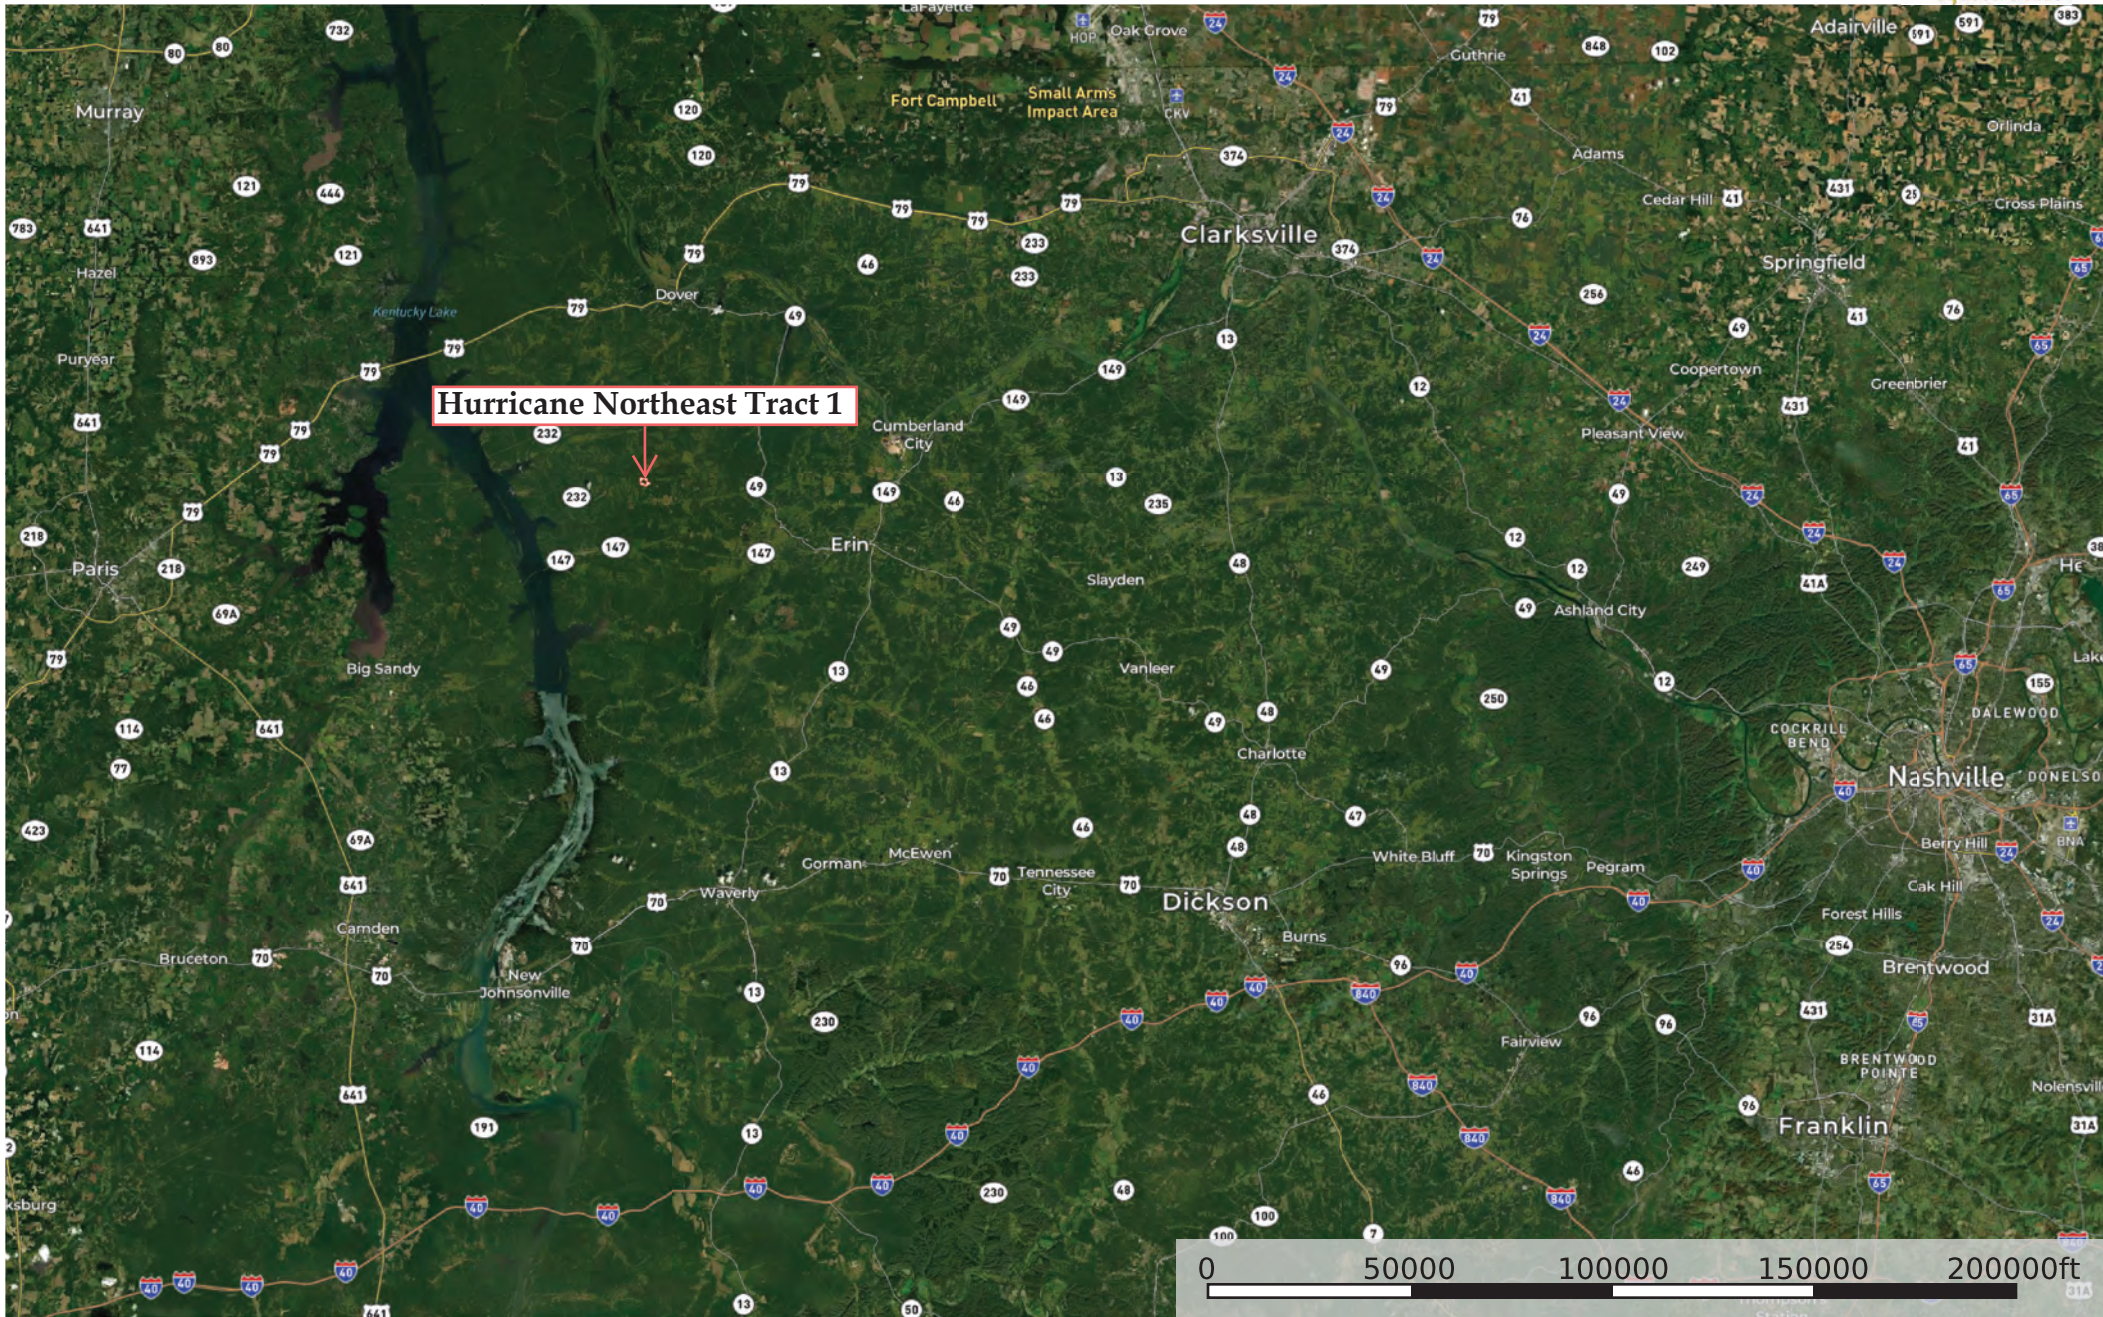

# Hurricane Northeast Tract 1

Stewart County, Tennessee, 52 AC +/-

 Boundary