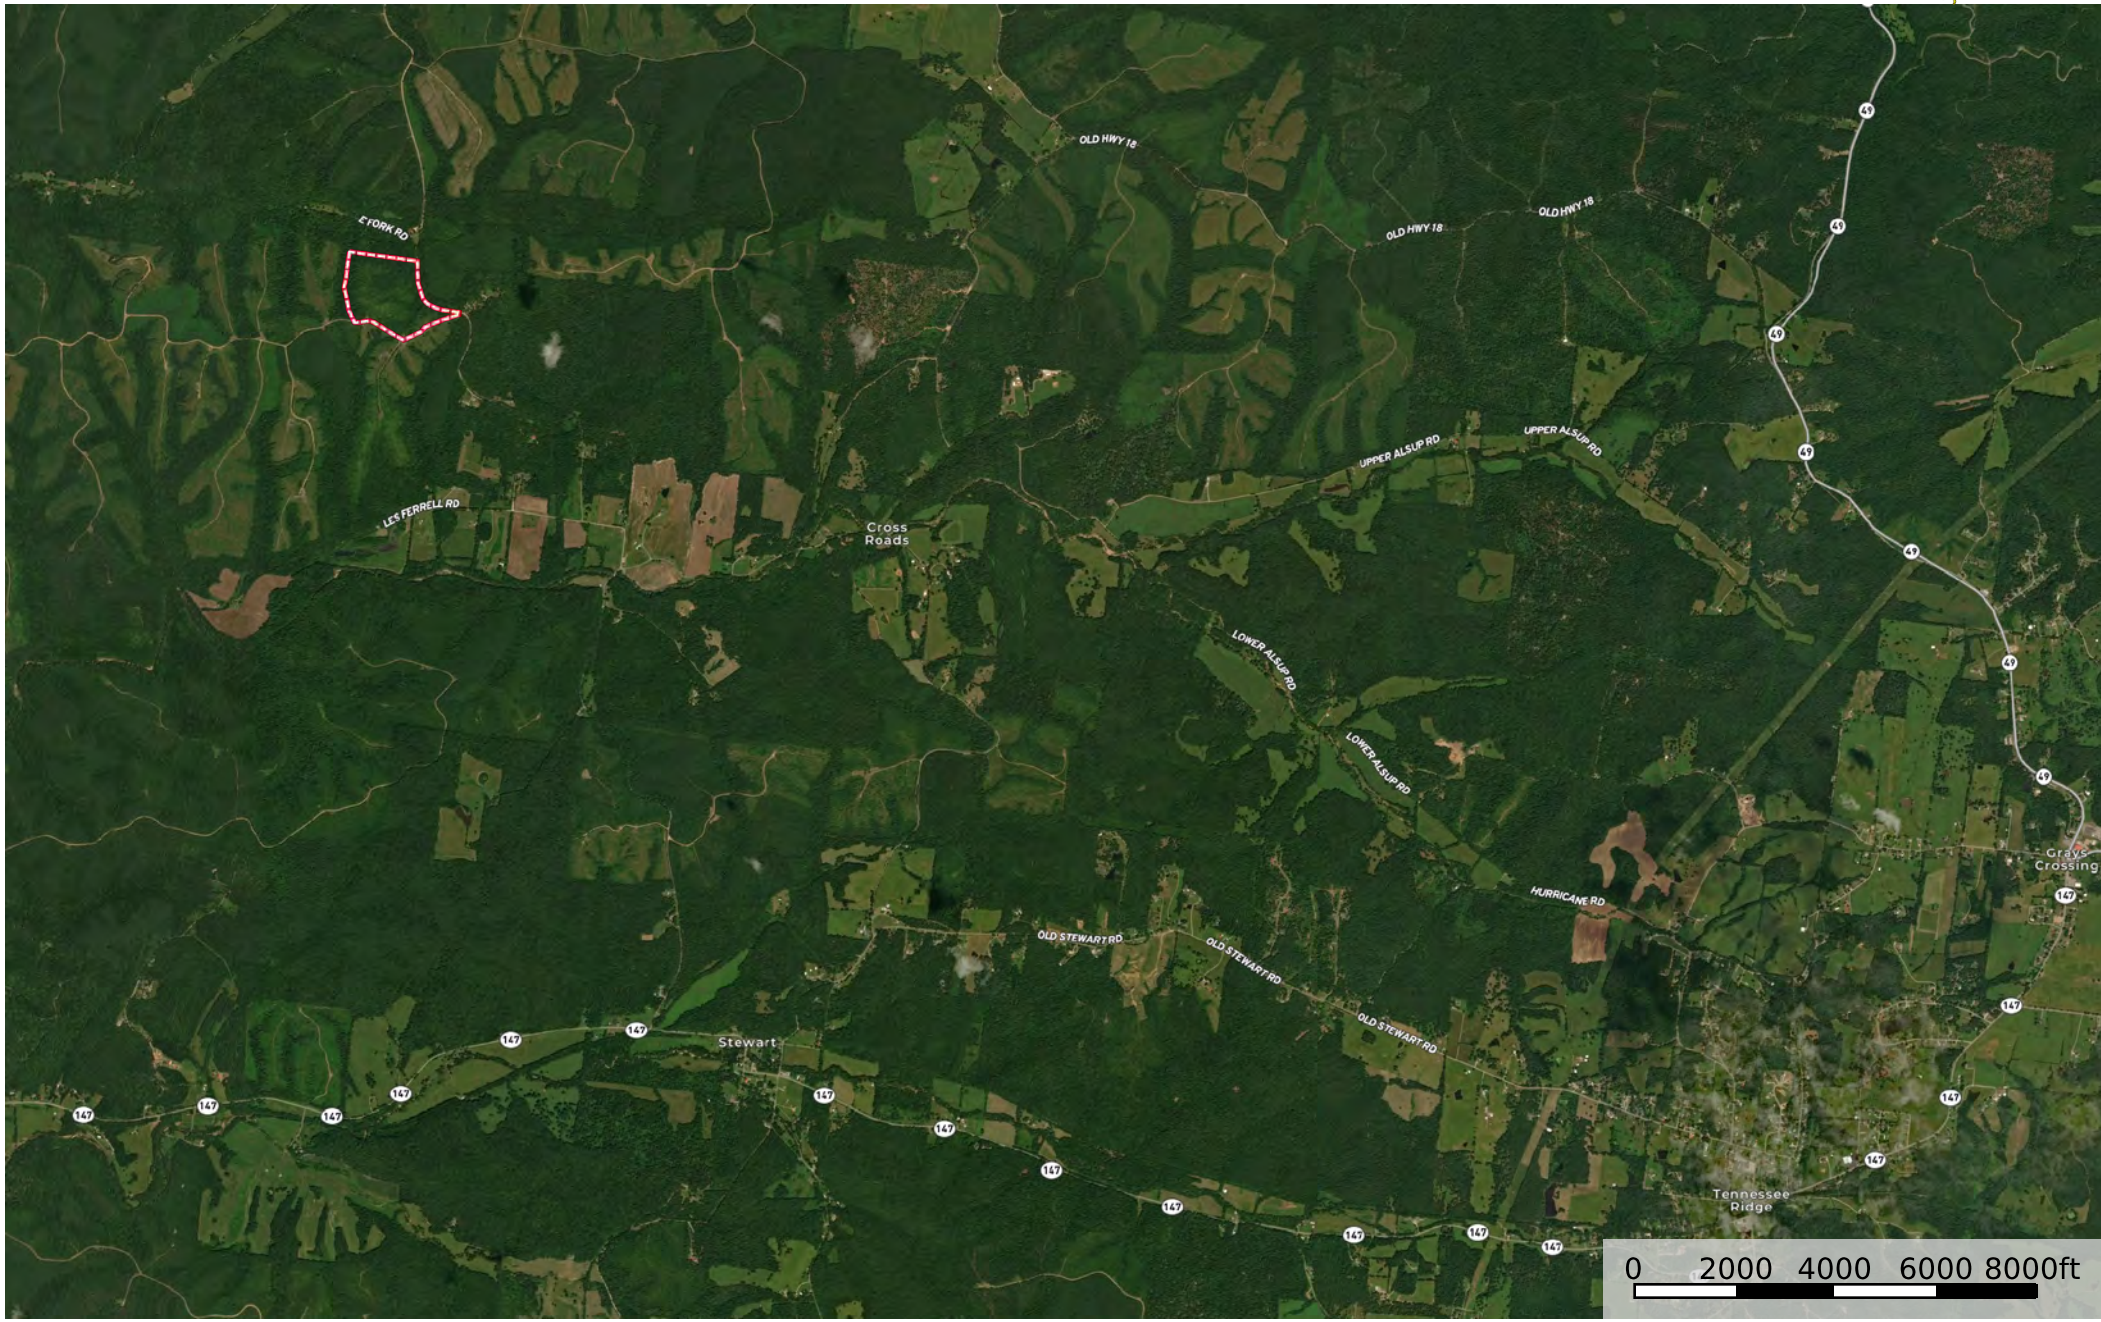

# Hurricane Northeast Tract 1

Stewart County, Tennessee, 52 AC +/-

 Boundary