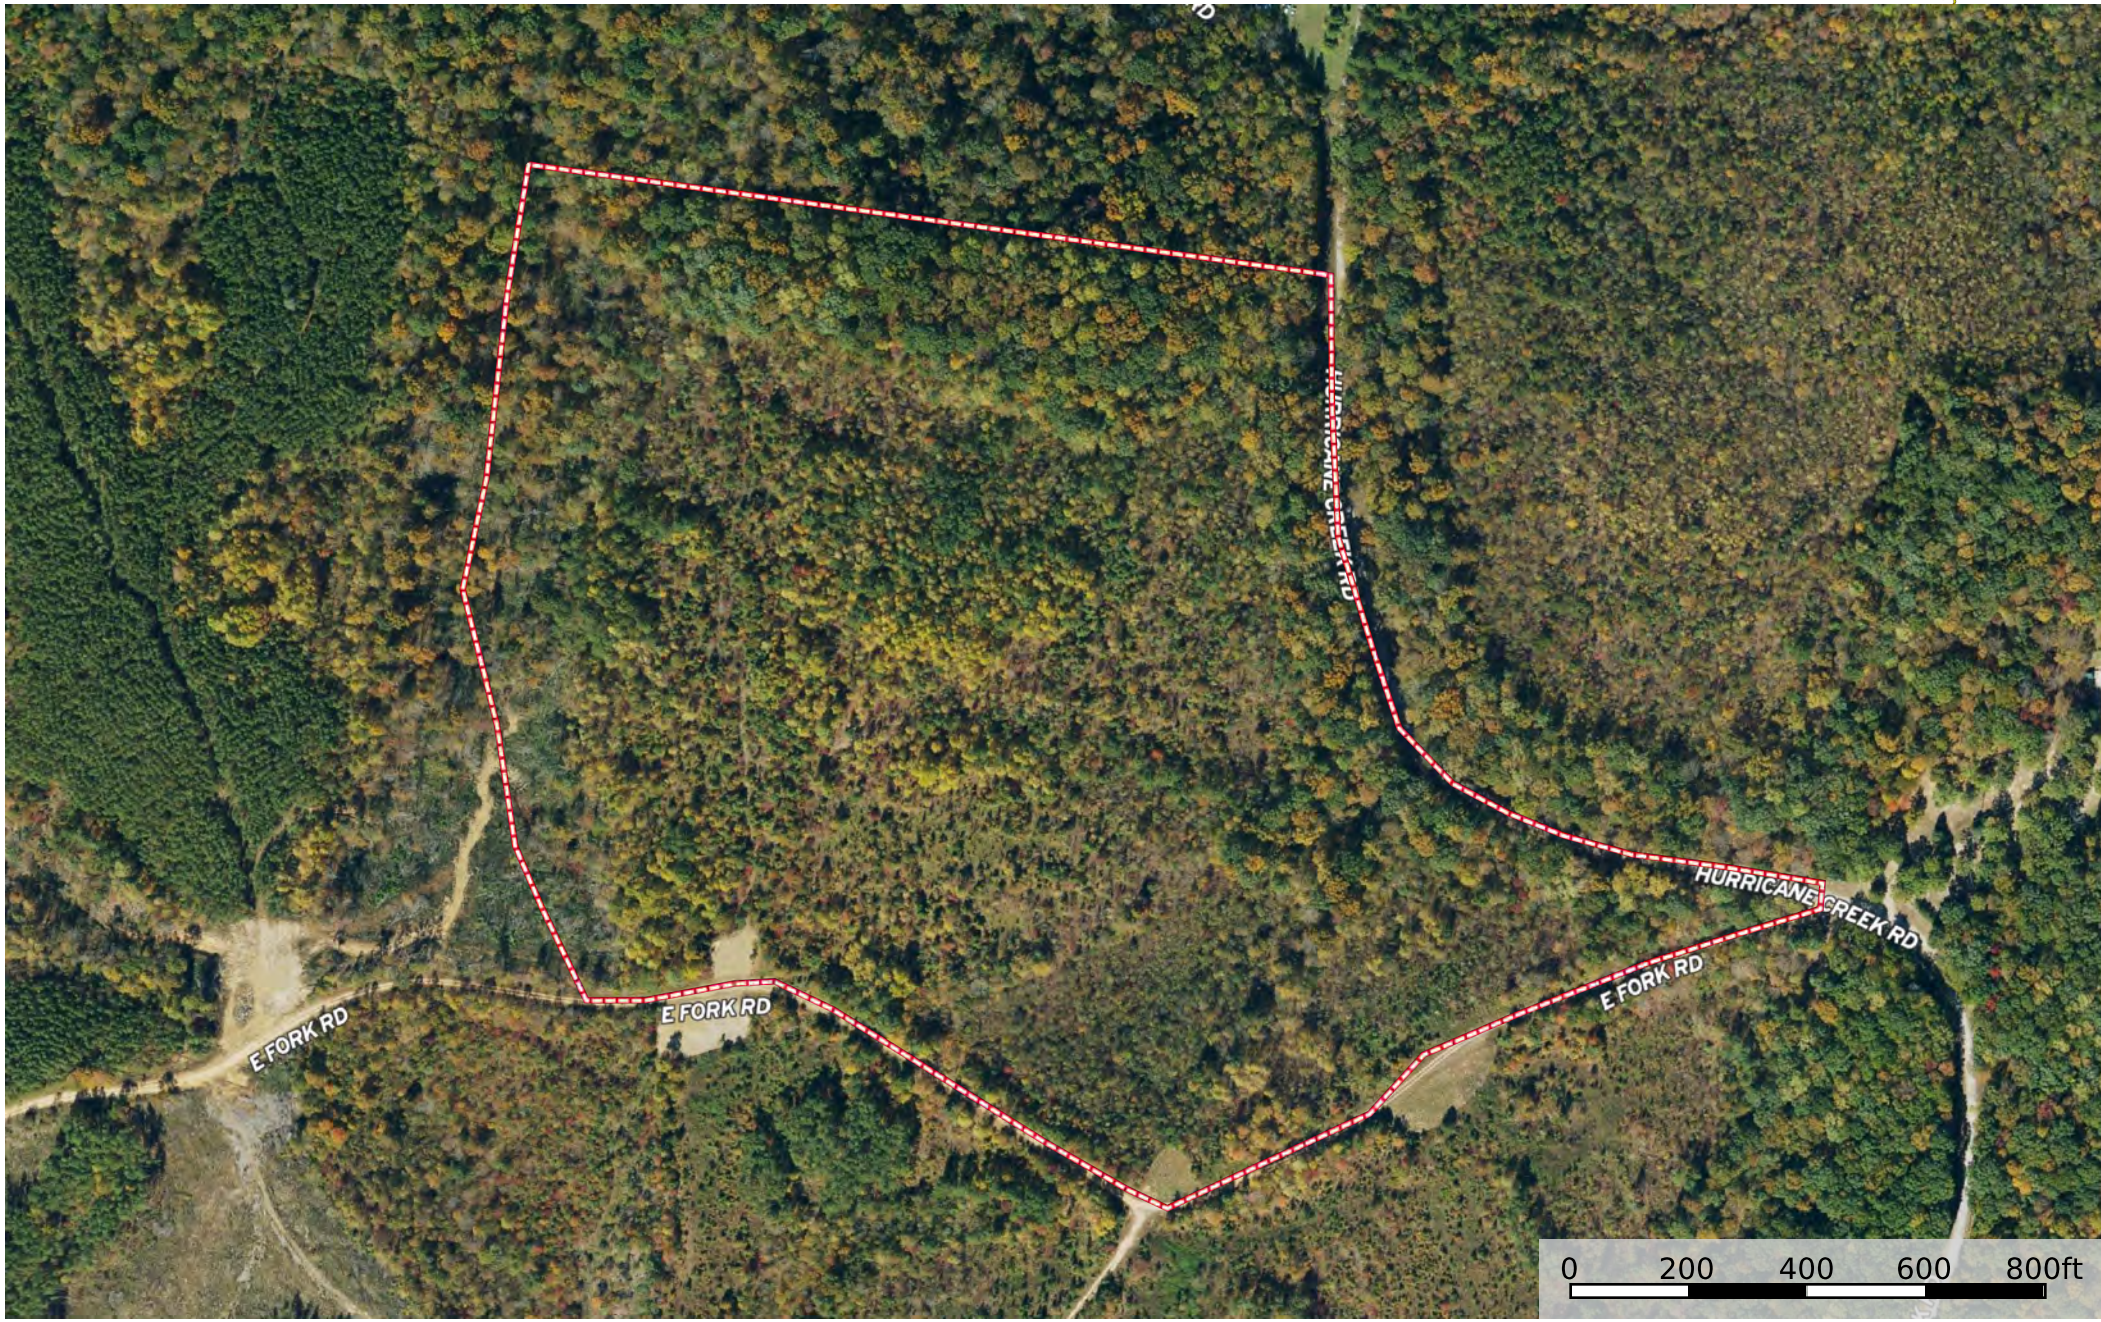

# Hurricane Northeast Tract 1

Stewart County, Tennessee, 52 AC +/-

 Boundary