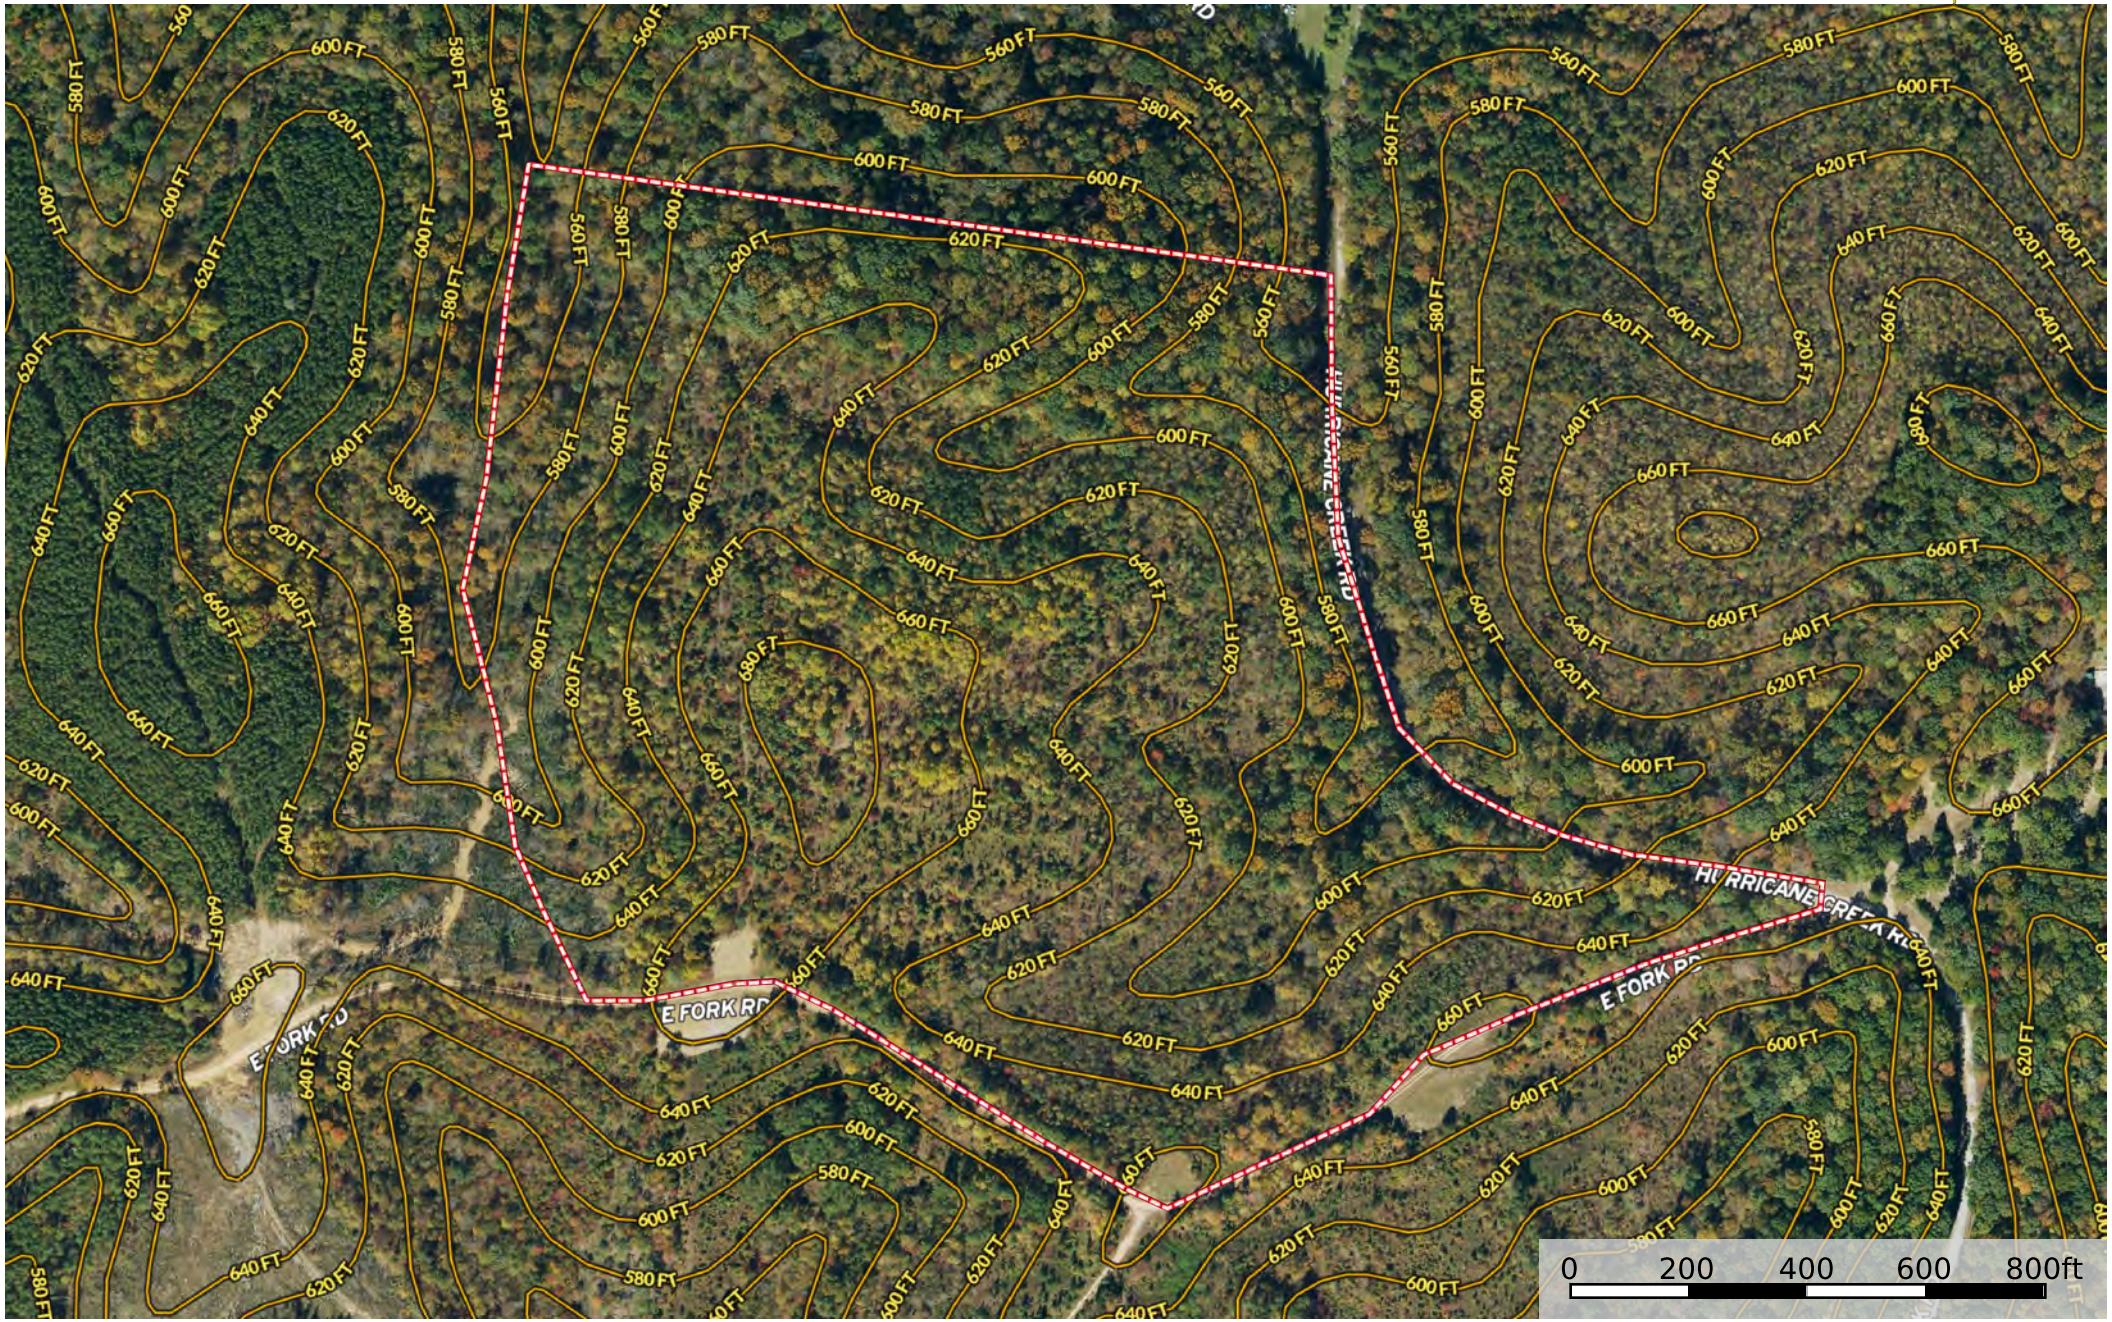

# Hurricane Northeast Tract 1

Stewart County, Tennessee, 52 AC +/-

 Boundary