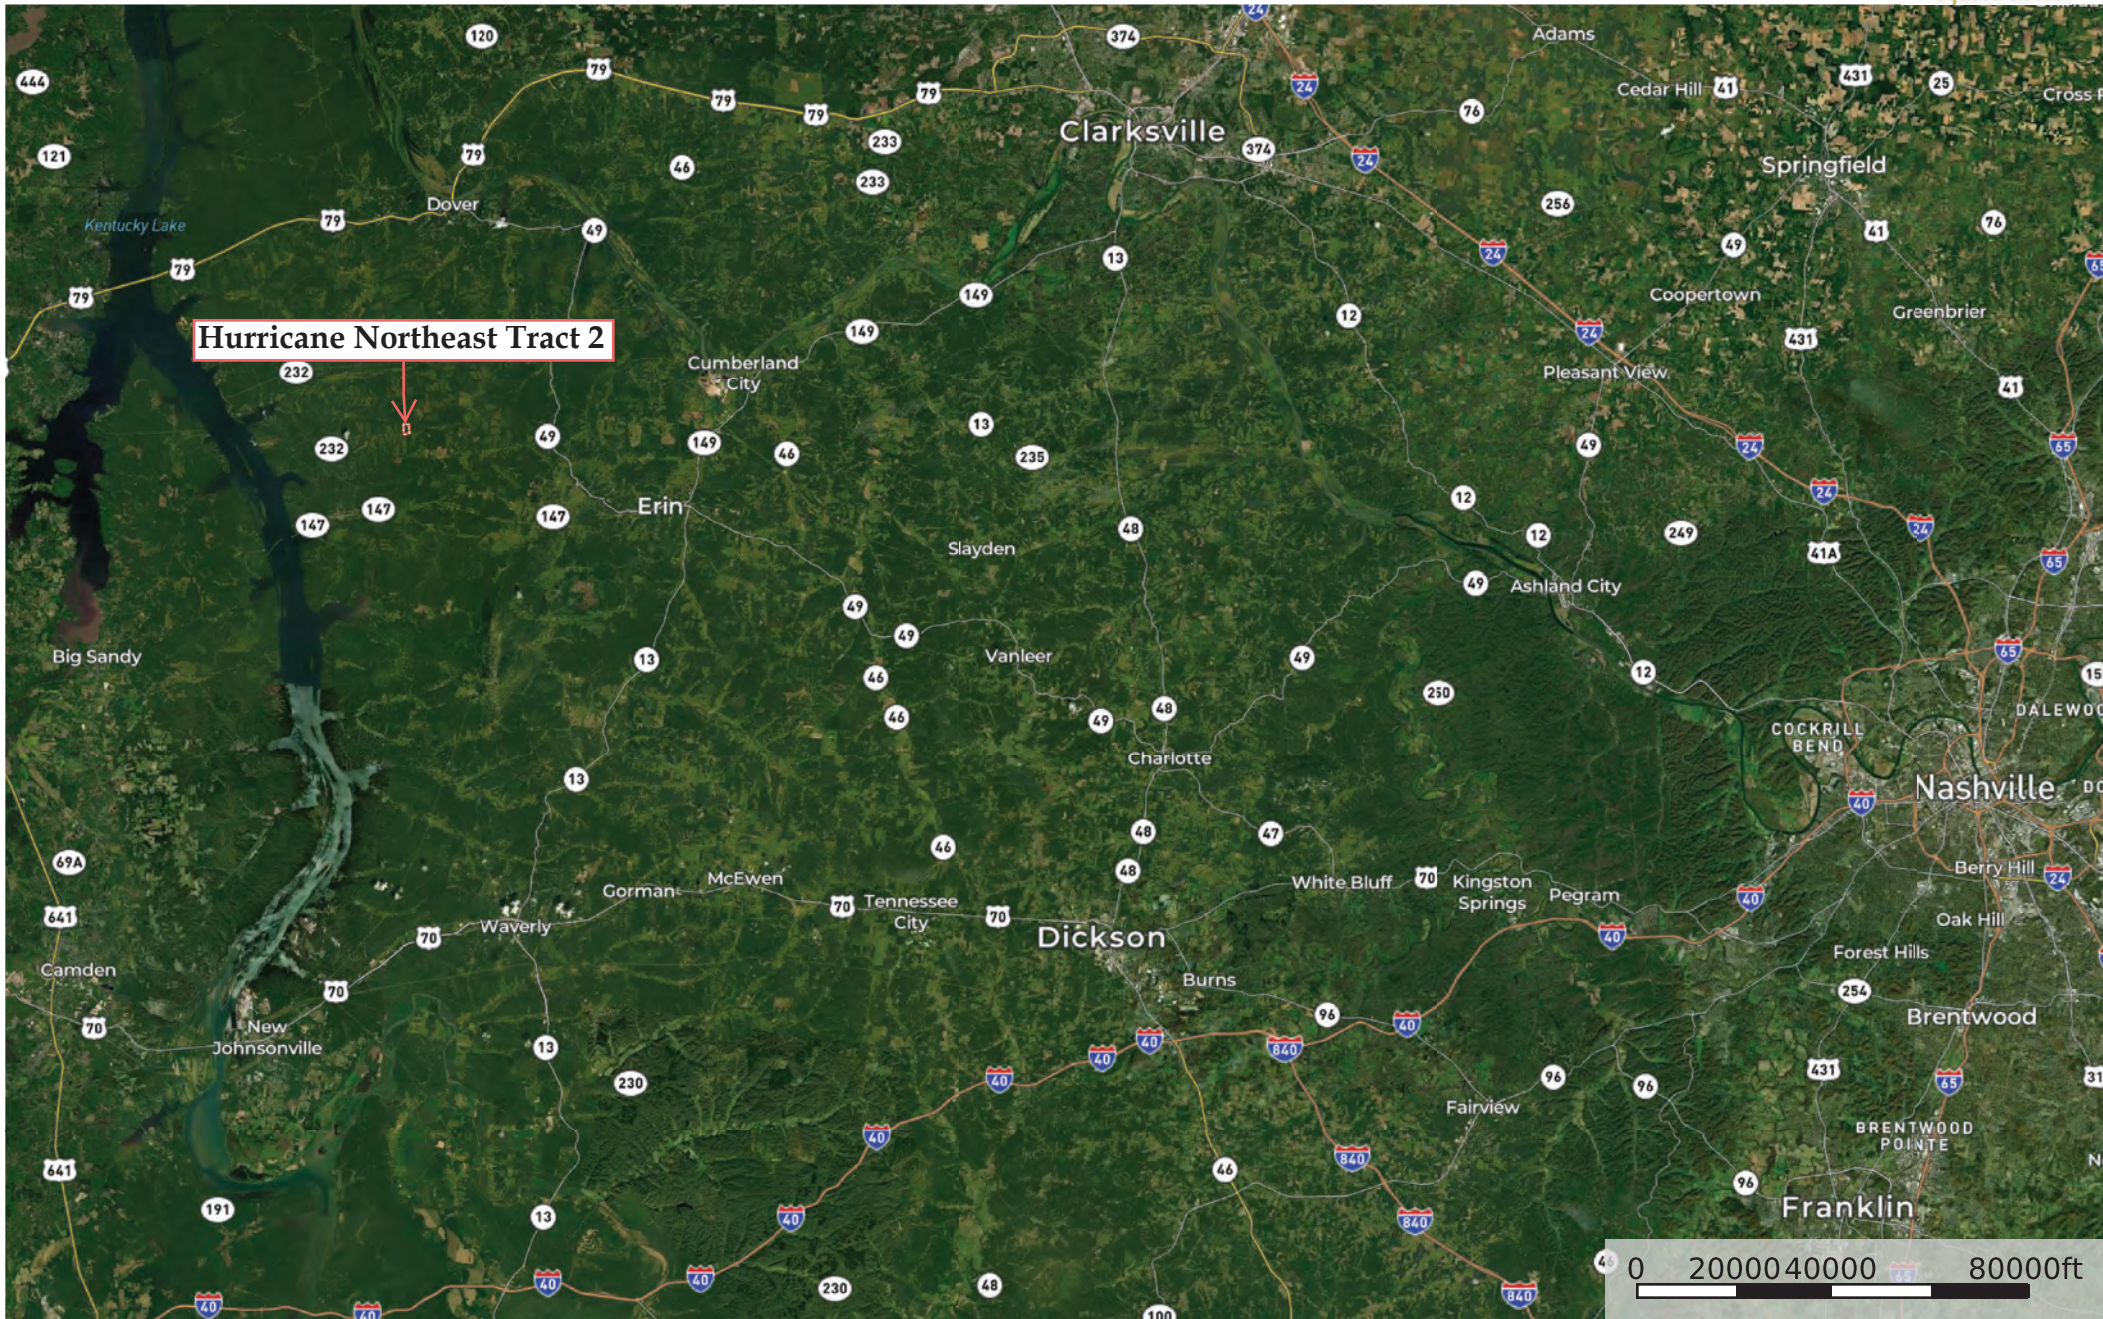

Hurricane Northeast Tract 2

Stewart County, Tennessee, 51 AC +/-

Boundary

Hurricane Northeast Tract 2

Stewart County, Tennessee, 51 AC +/-

--- Access Road □ Boundary

Hurricane Northeast Tract 2

Stewart County, Tennessee, 51 AC +/-

--- Access Road □ Boundary

Hurricane Northeast Tract 2

Stewart County, Tennessee, 51 AC +/-

--- Access Road
□ Boundary