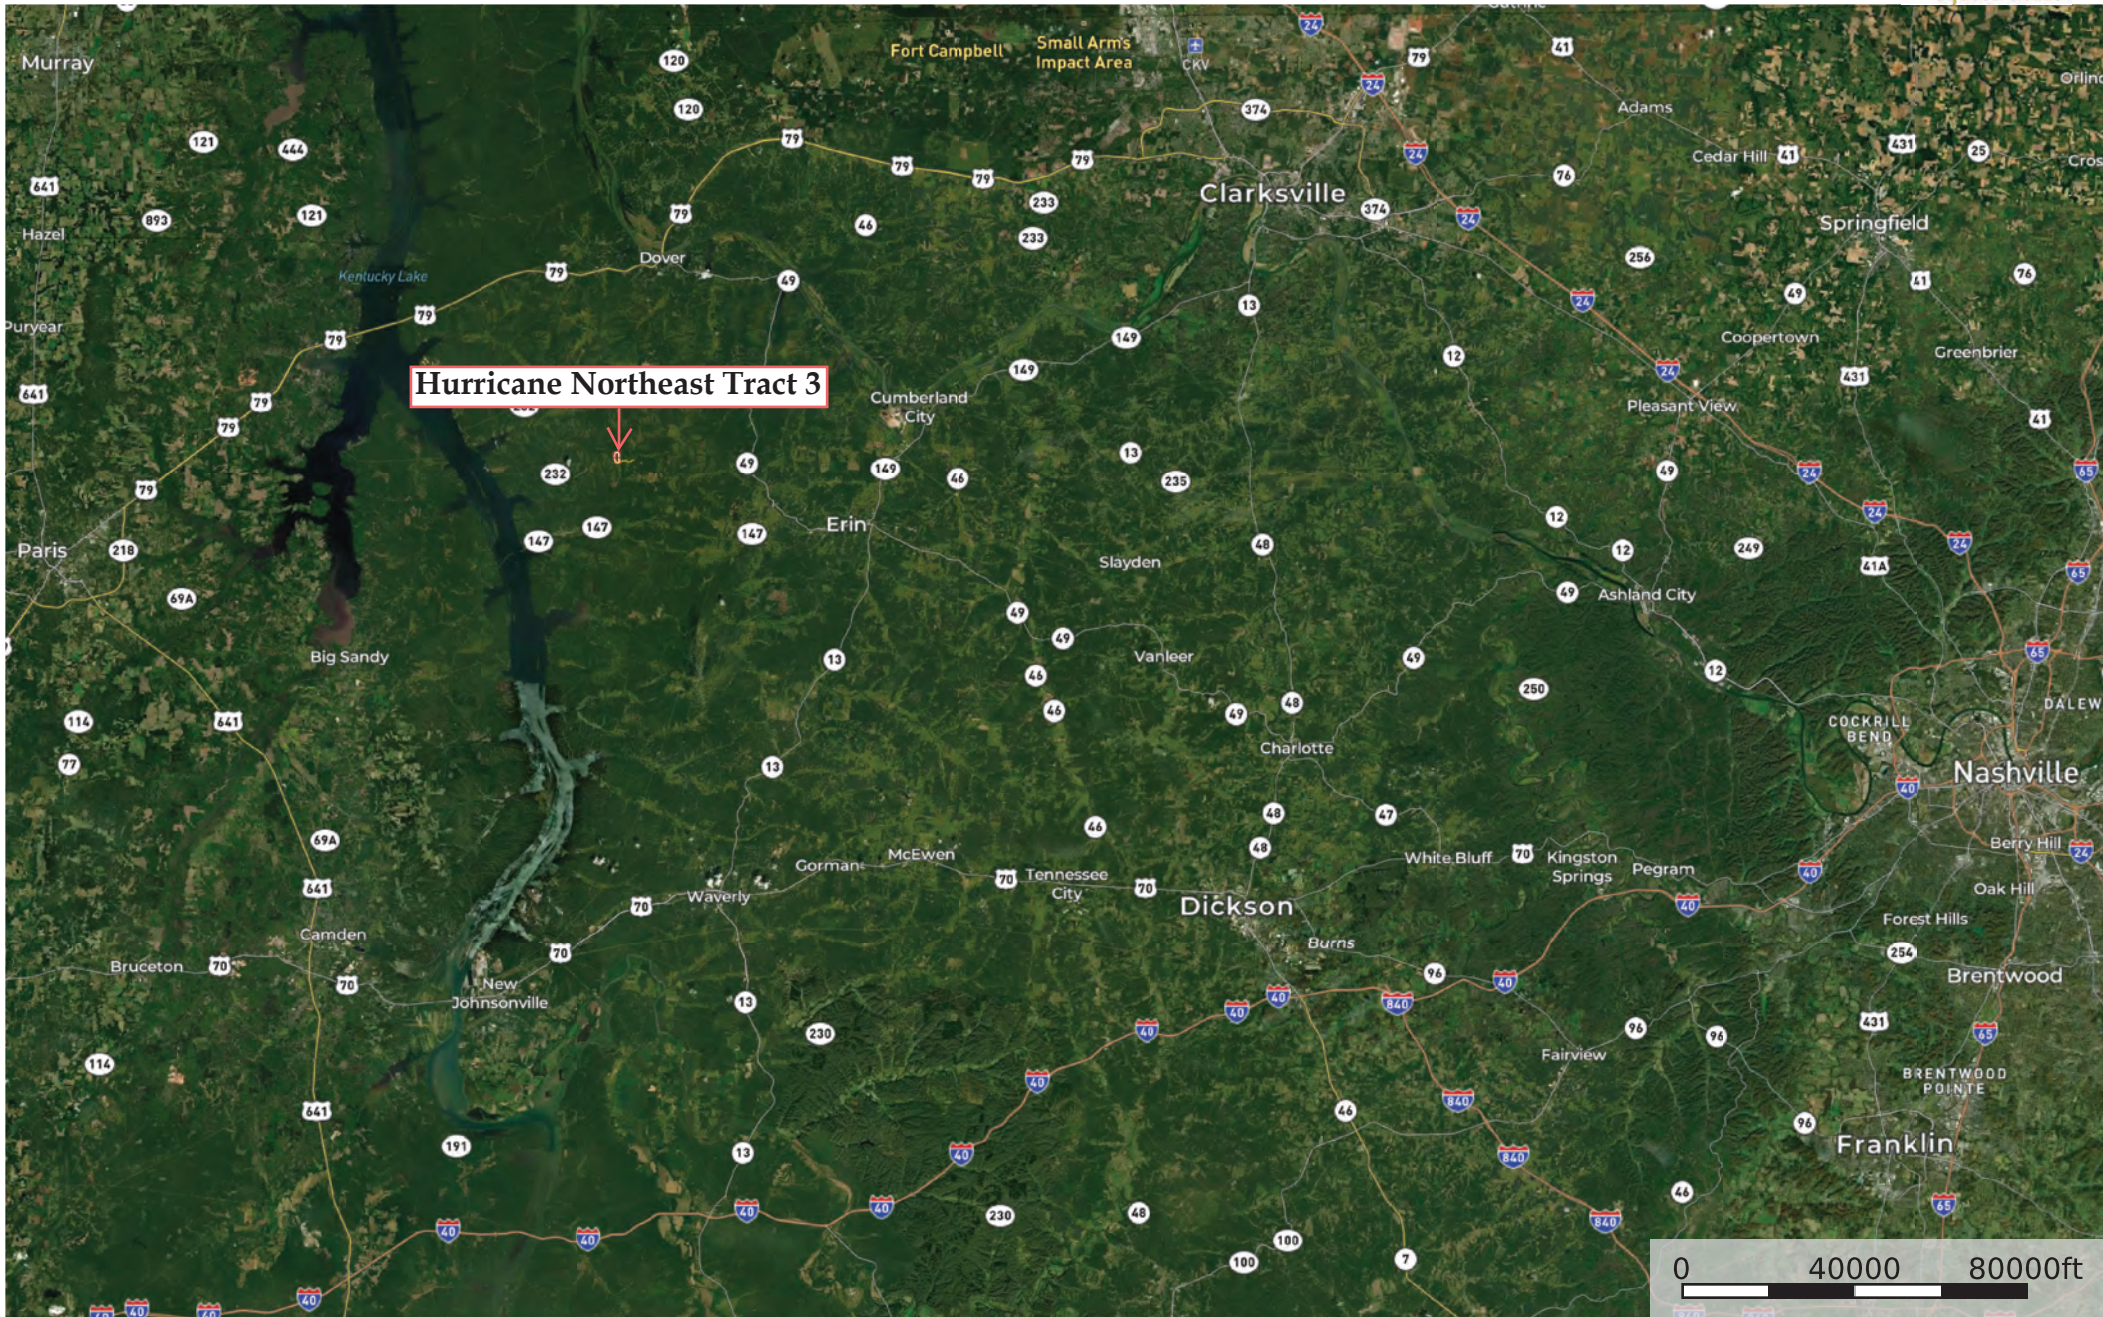

Hurricane Northeast Tract 3

Stewart County, Tennessee, 54 AC +/-

--- Access Road □ Boundary

Hurricane Northeast Tract 3

Stewart County, Tennessee, 54 AC +/-

--- Access Road □ Boundary

Hurricane Northeast Tract 3

Stewart County, Tennessee, 54 AC +/-

--- Access Road □ Boundary

Hurricane Northeast Tract 3

Stewart County, Tennessee, 54 AC +/-

--- Access Road
□ Boundary