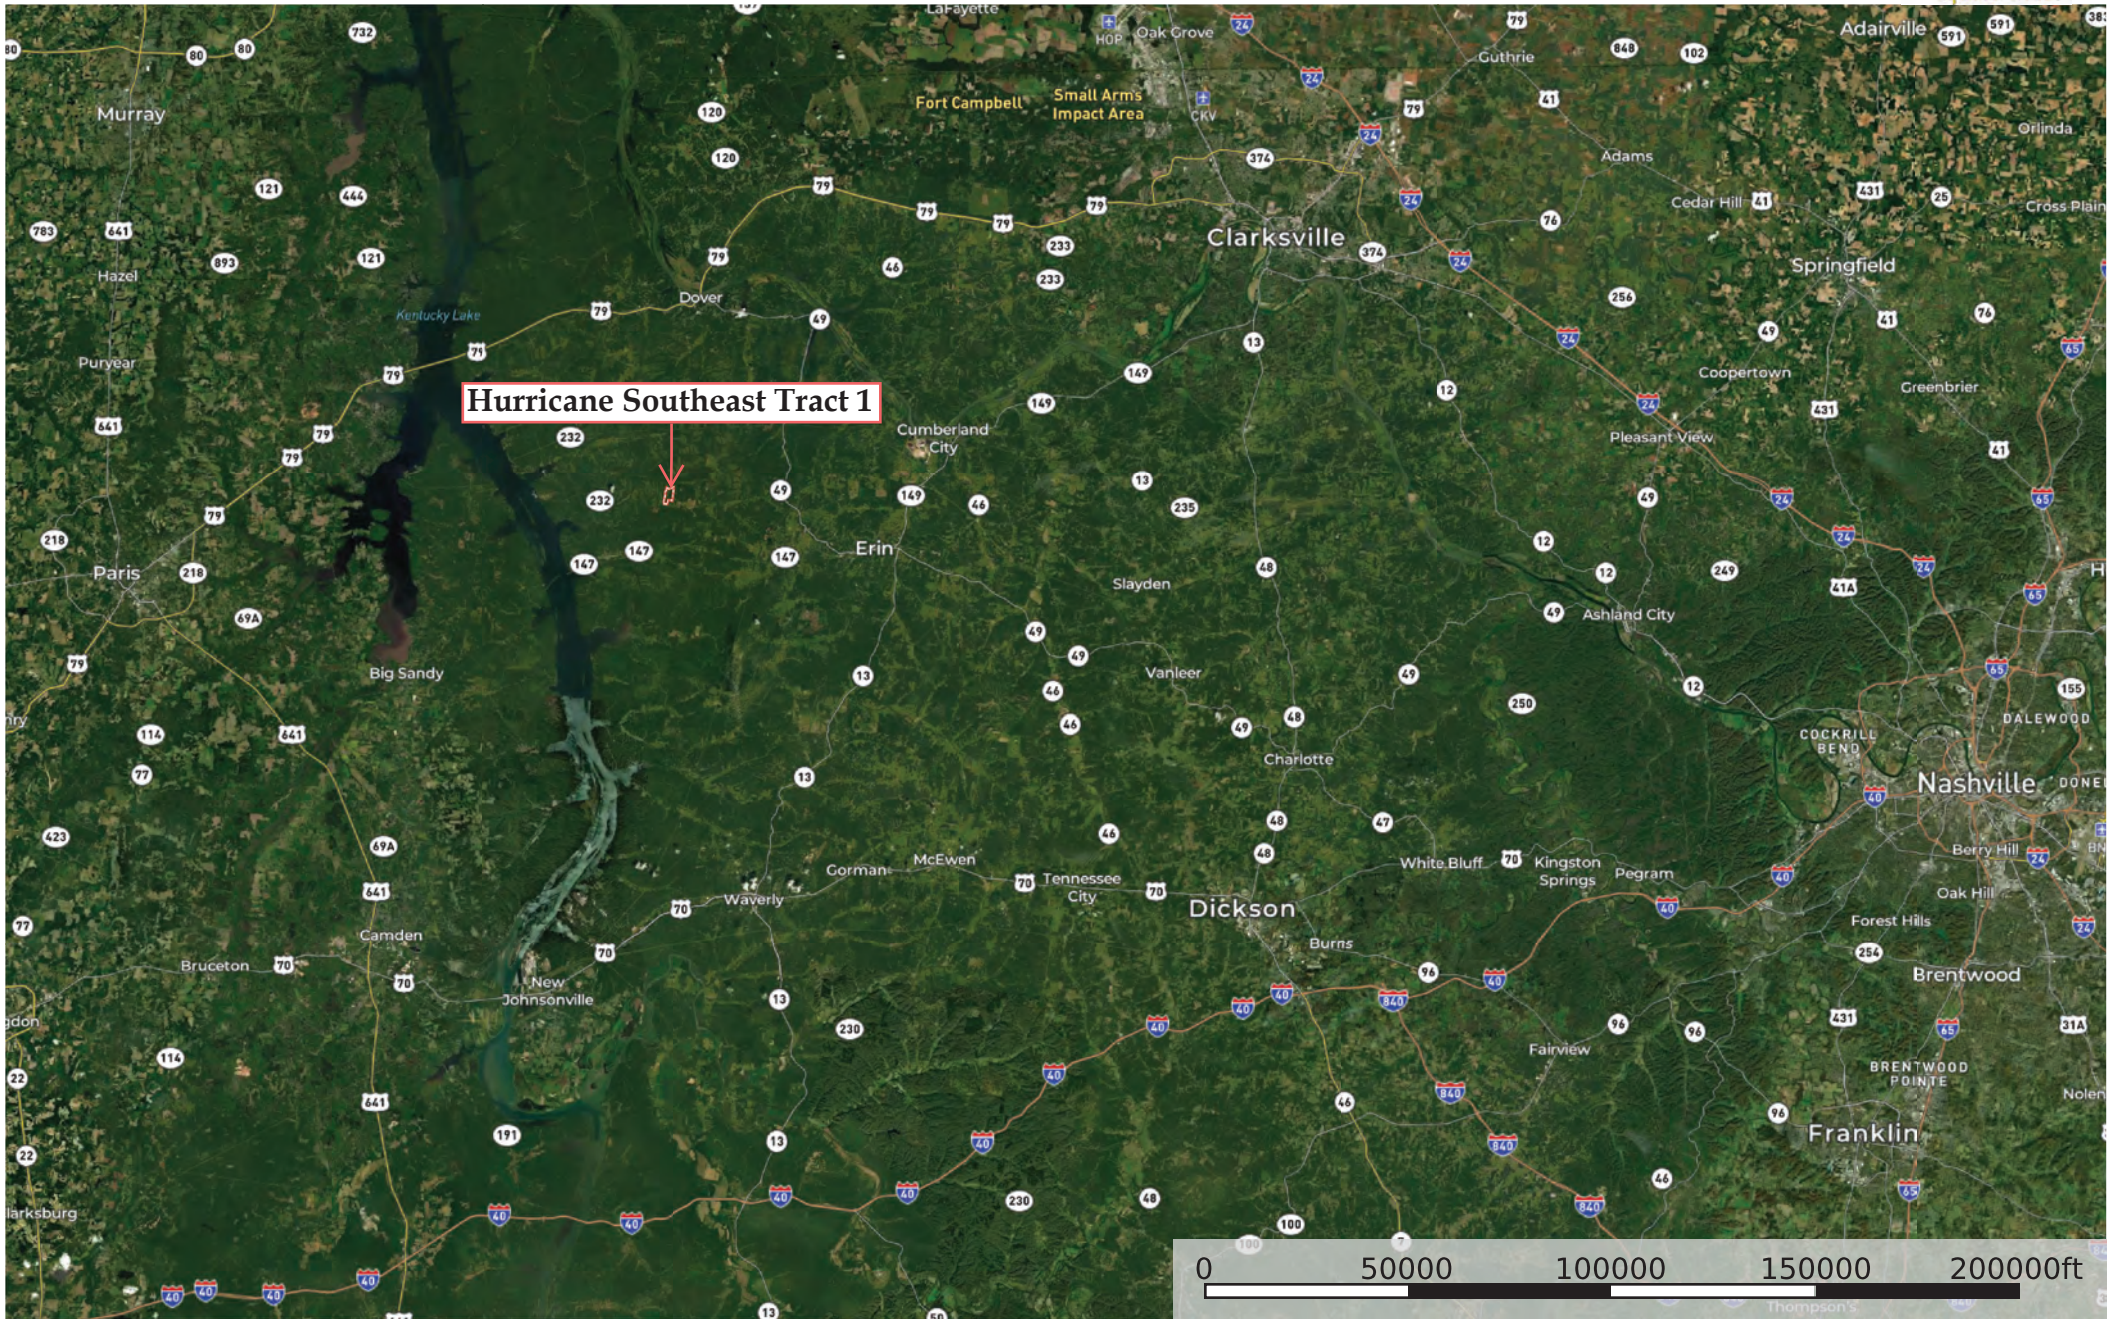

Hurricane Southeast Tract 1

Stewart County, Tennessee, 150 AC +/-

Hurricane Southeast Tract 1

Hurricane Southeast Tract 1

Stewart County, Tennessee, 150 AC +/-

 Boundary

 Boundary

Boundary