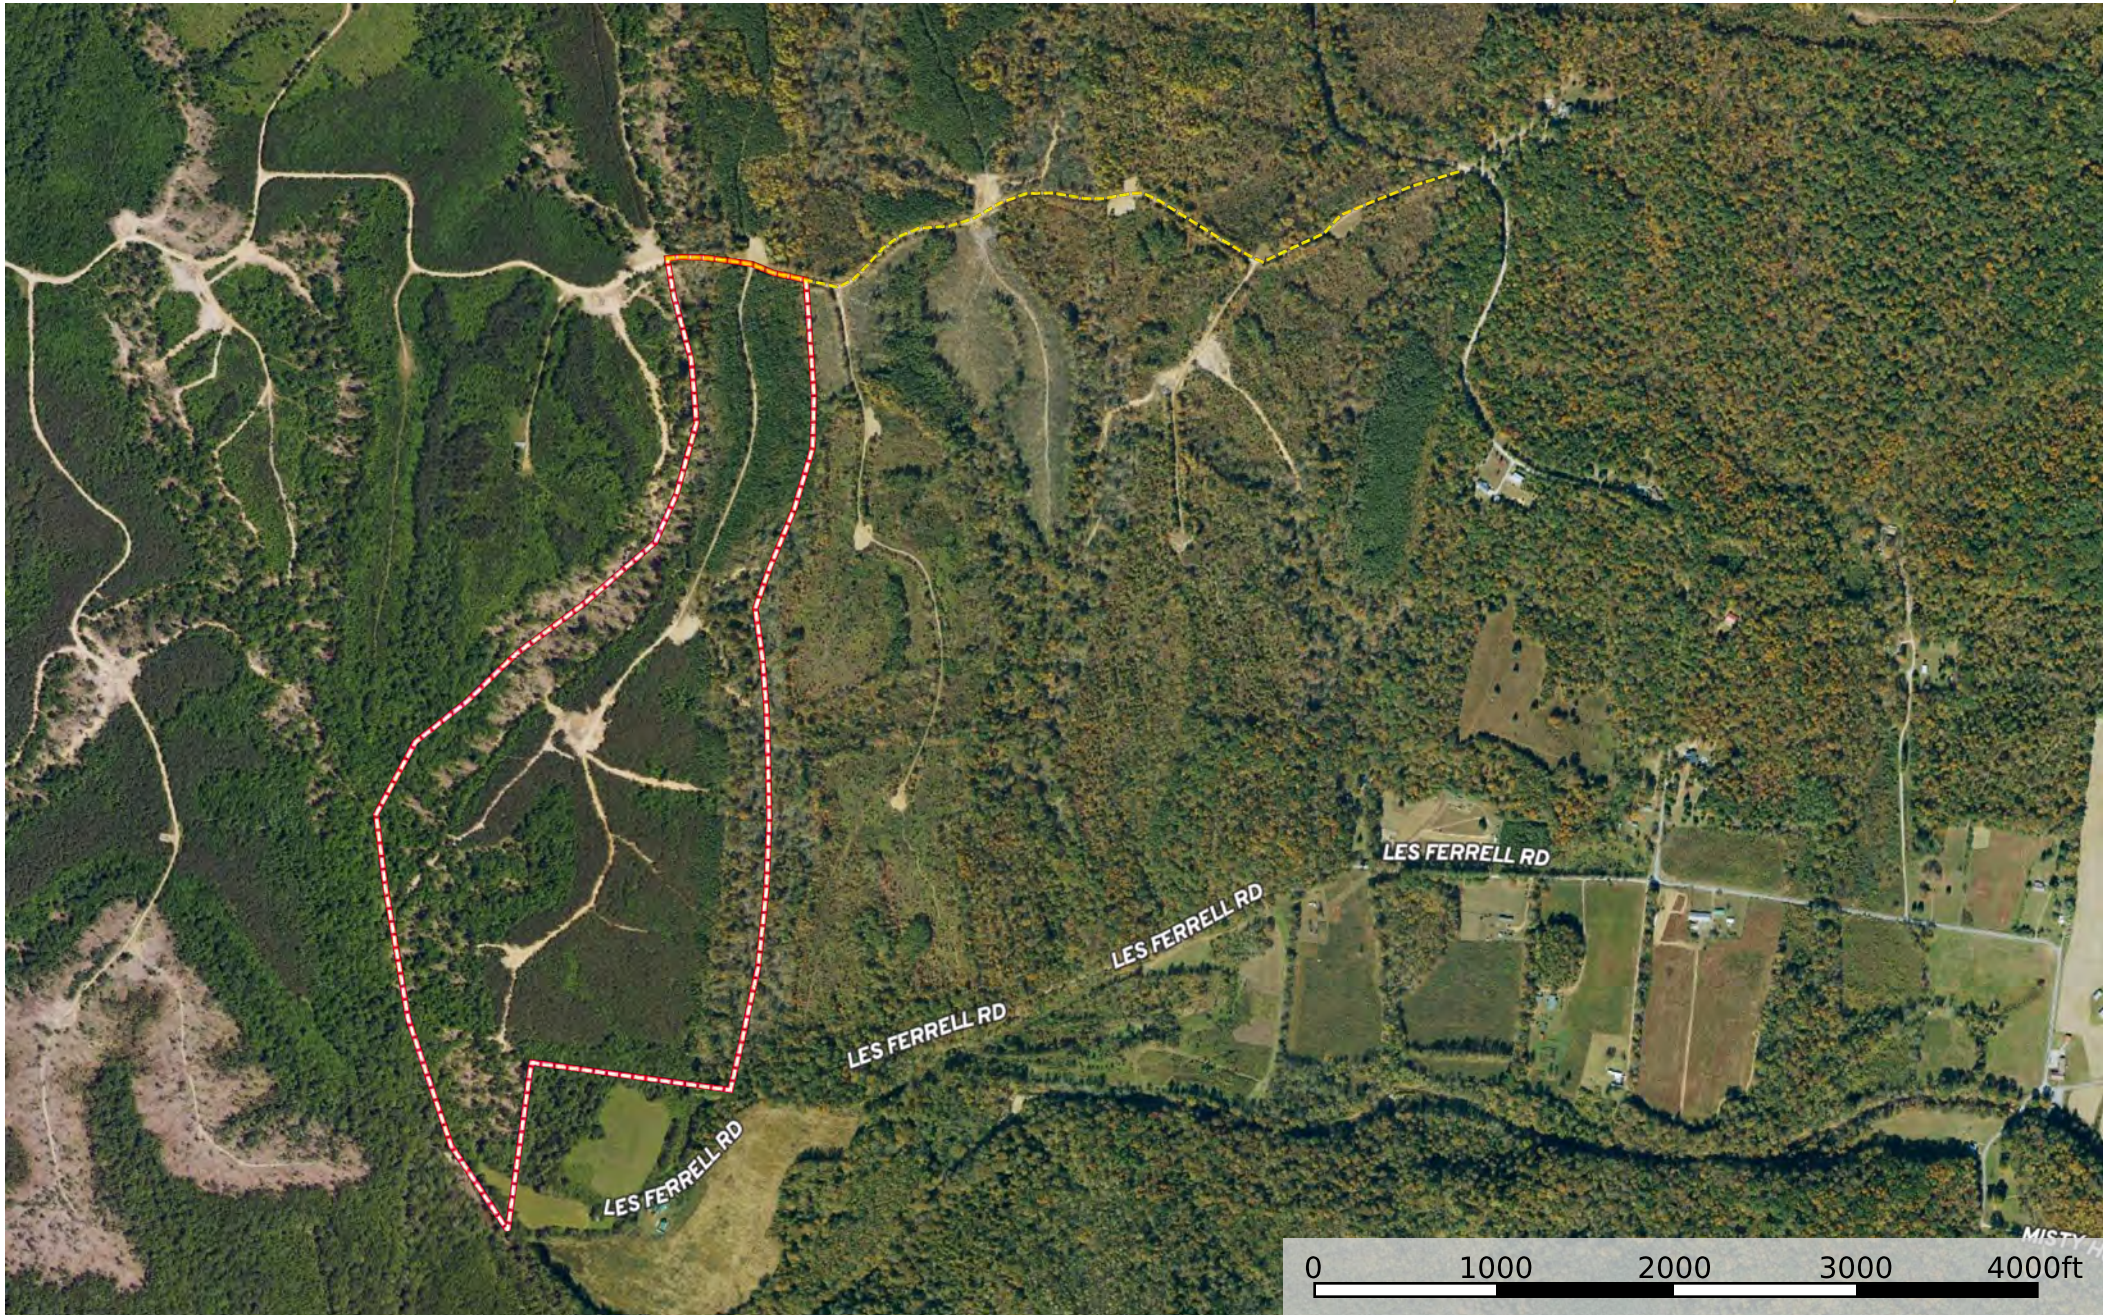

# Hurricane Southeast Tract 3

Stewart County, Tennessee, 148 AC +/-

 Boundary

# Hurricane Southeast Tract 3

Stewart County, Tennessee, 148 AC +/-

--- Access Road    □ Boundary