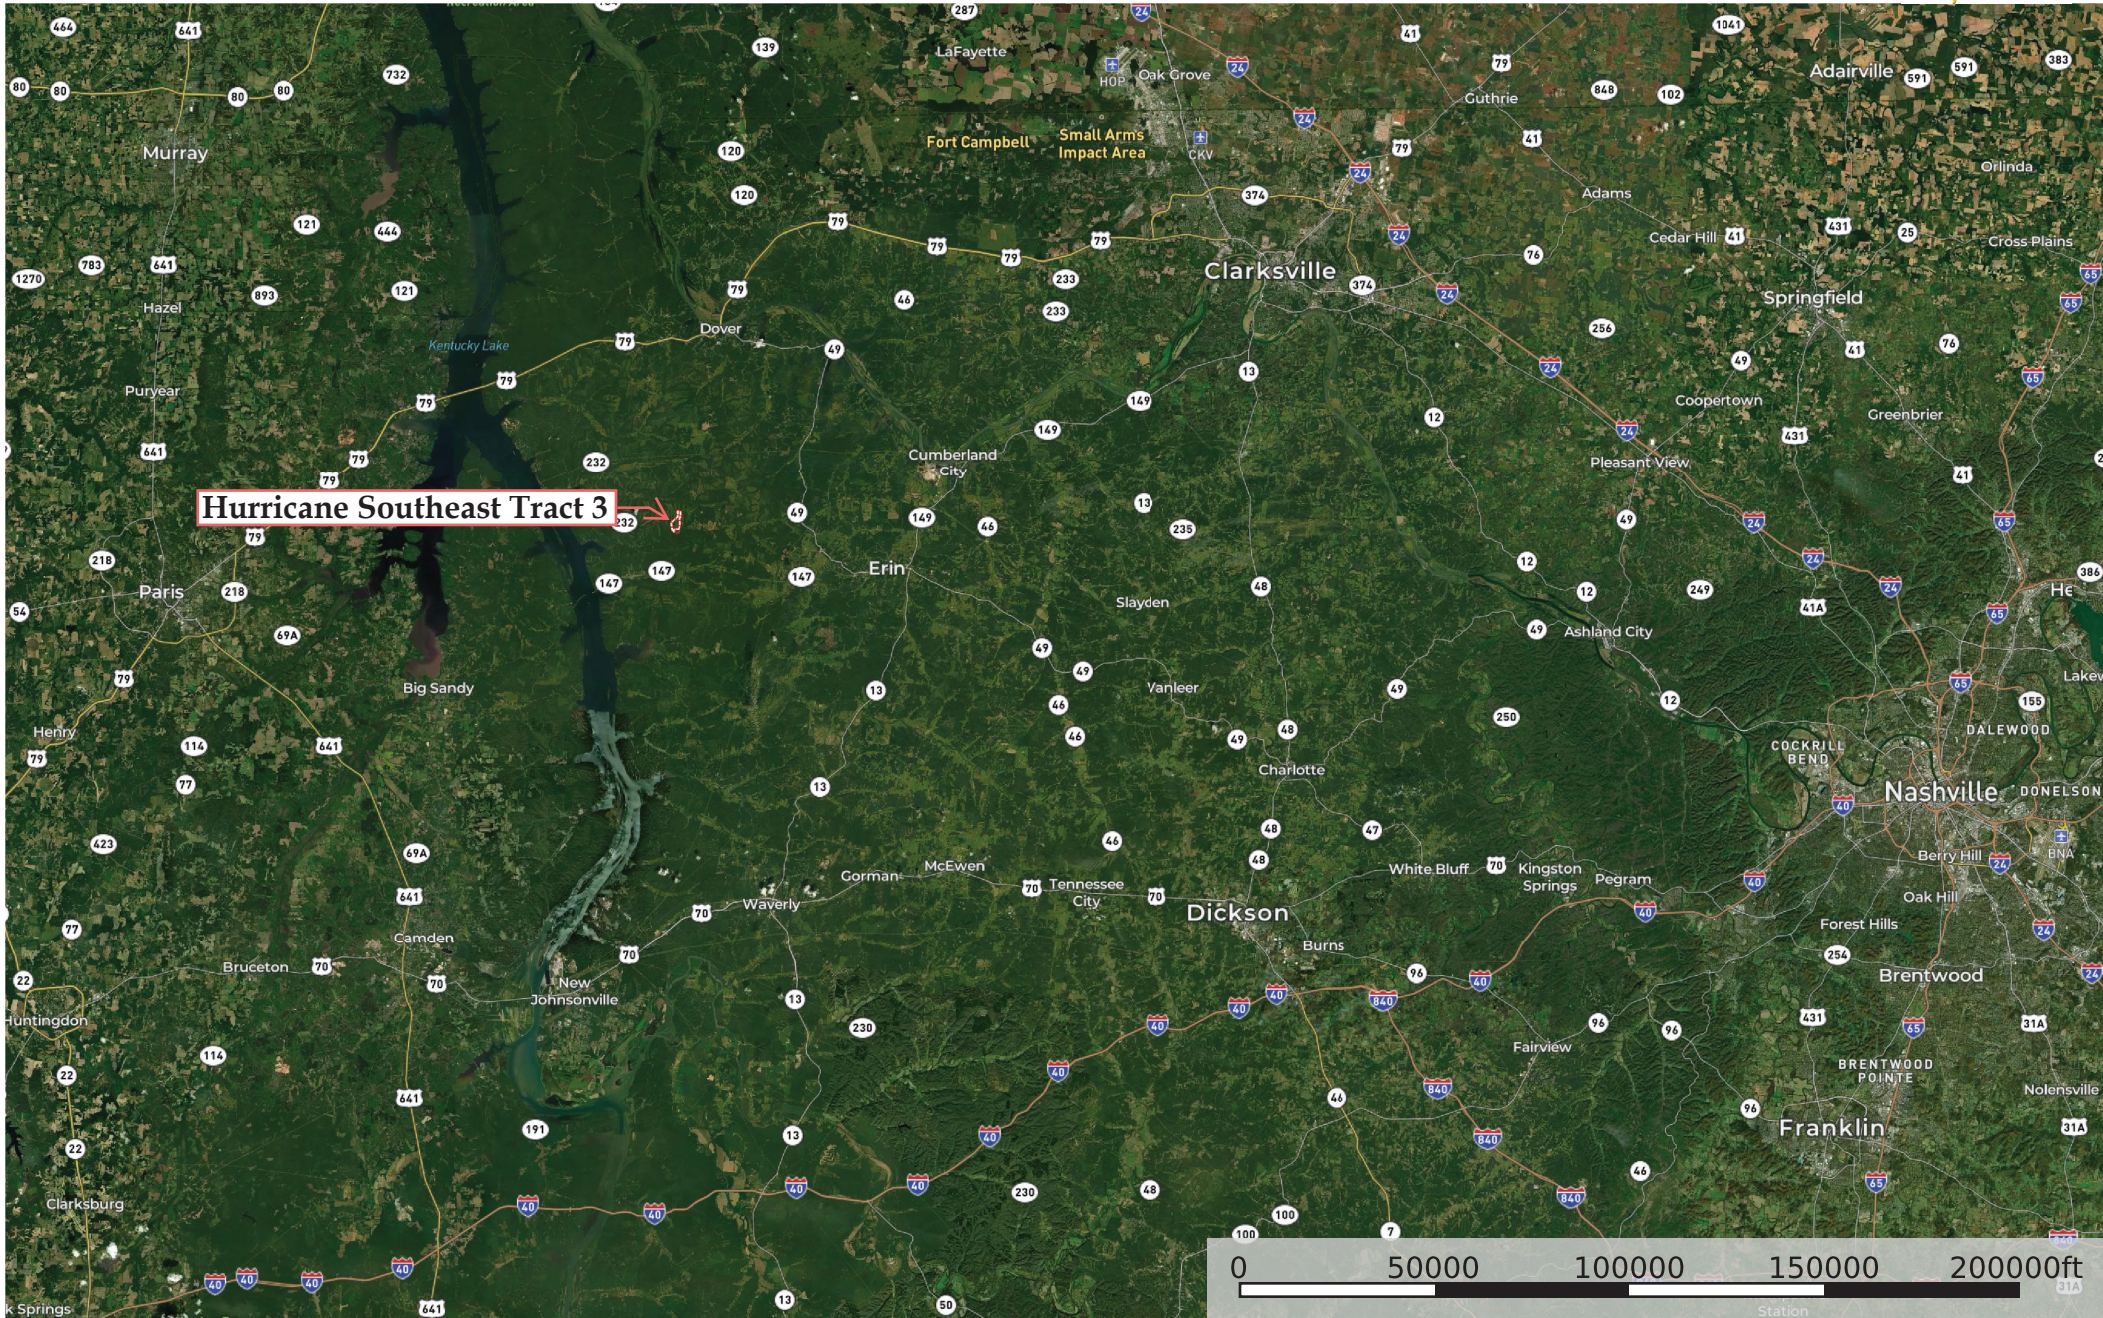

# Hurricane Southeast Tract 3

Stewart County, Tennessee, 148 AC +/-

 Boundary

# Hurricane Southeast Tract 3

Stewart County, Tennessee, 148 AC +/-

--- Access Road    □ Boundary