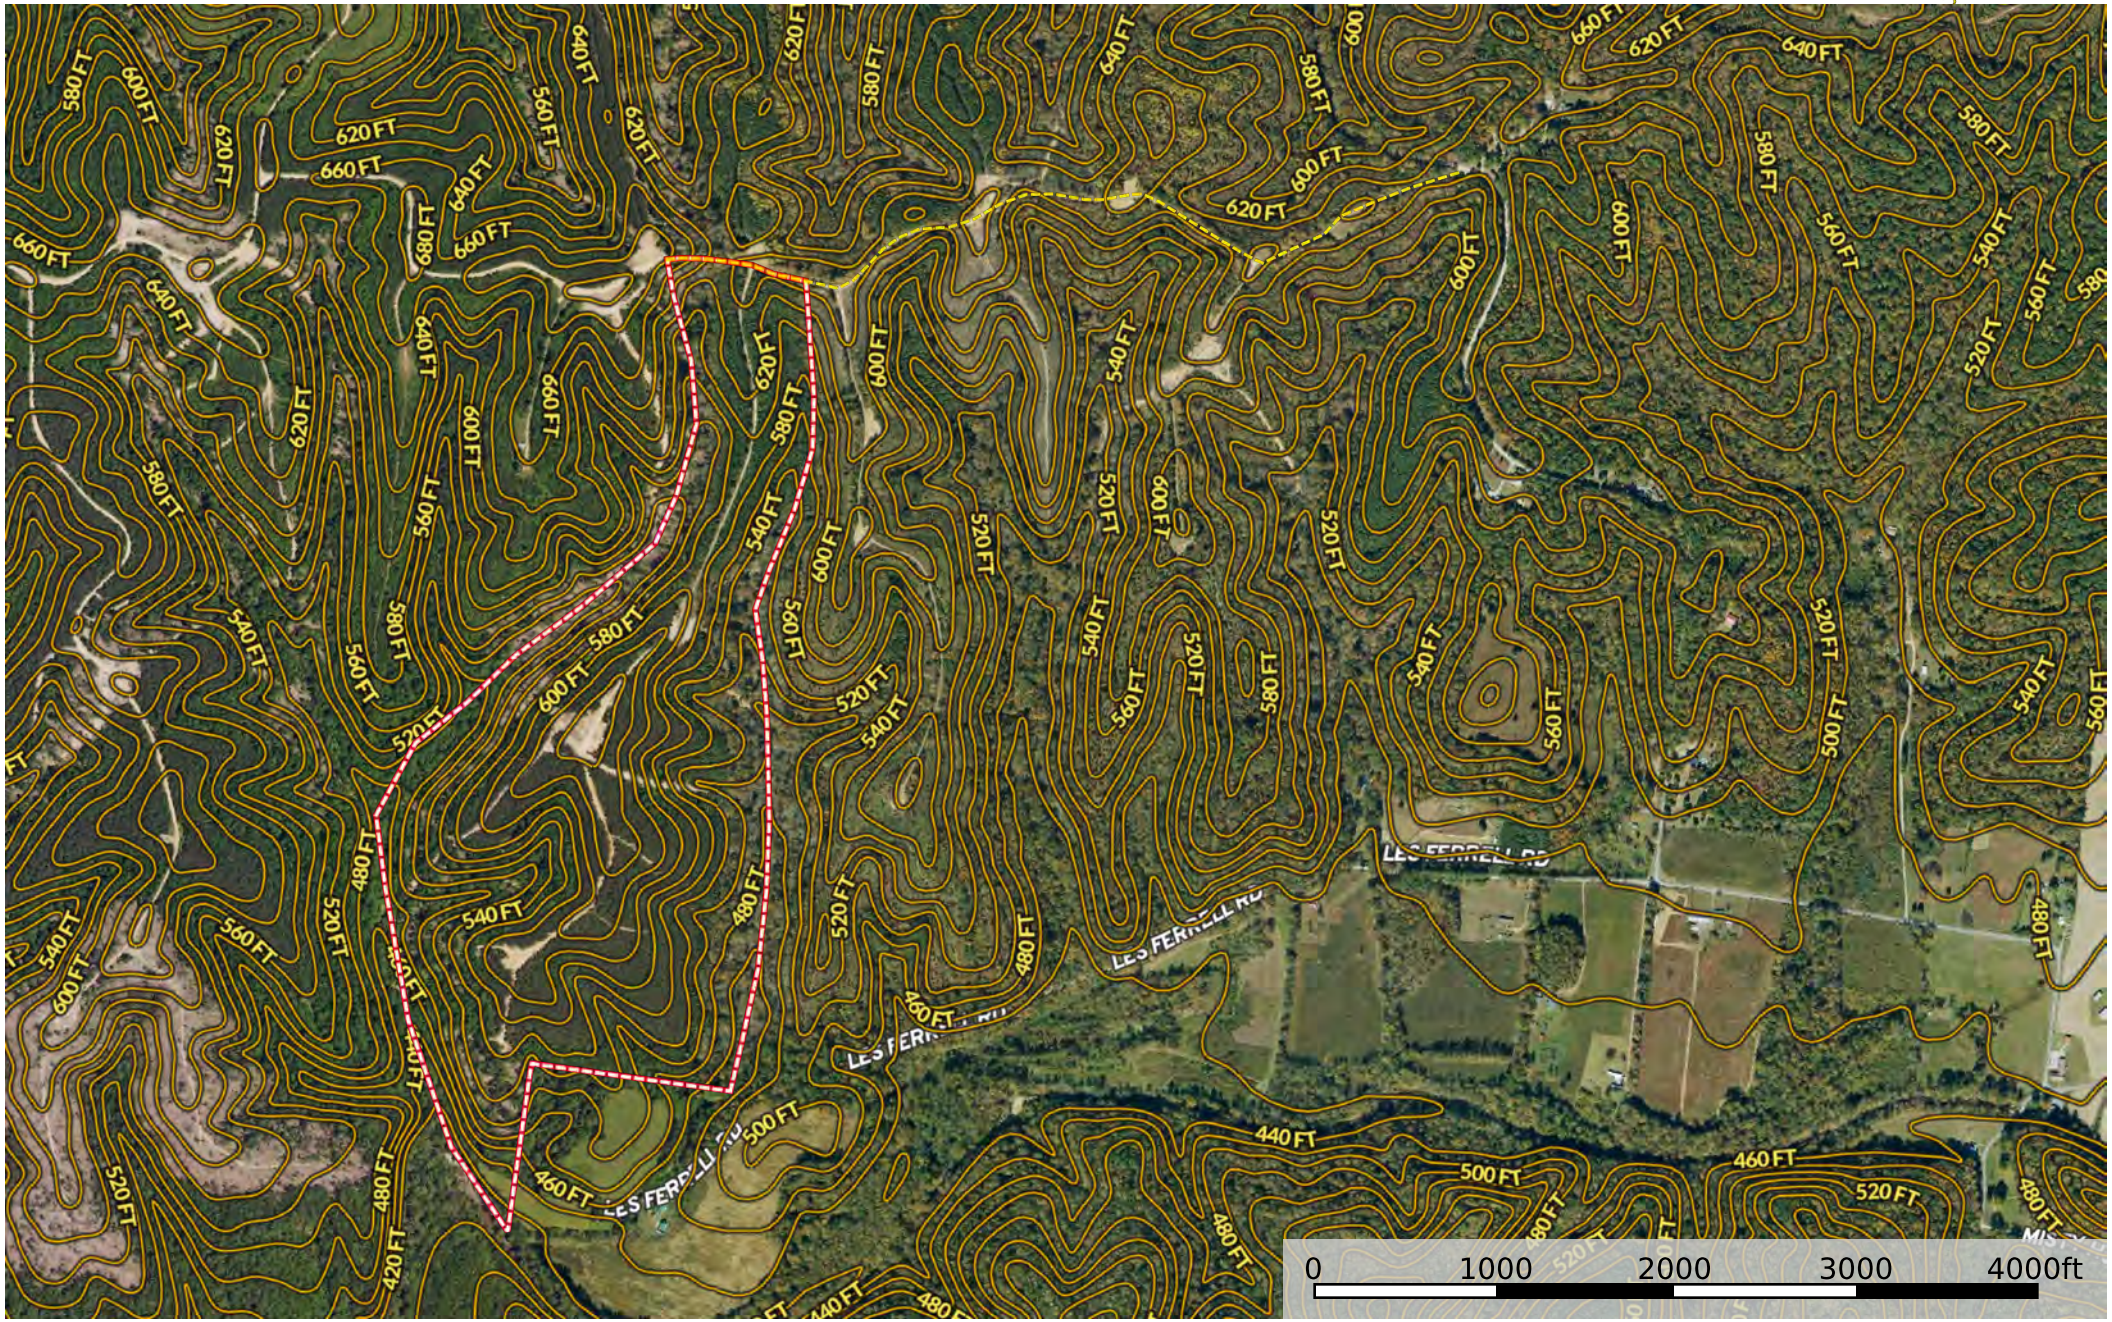

# Hurricane Southeast Tract 3

Stewart County, Tennessee, 148 AC +/-

 Boundary

# Hurricane Southeast Tract 3

Stewart County, Tennessee, 148 AC +/-

--- Access Road    □ Boundary