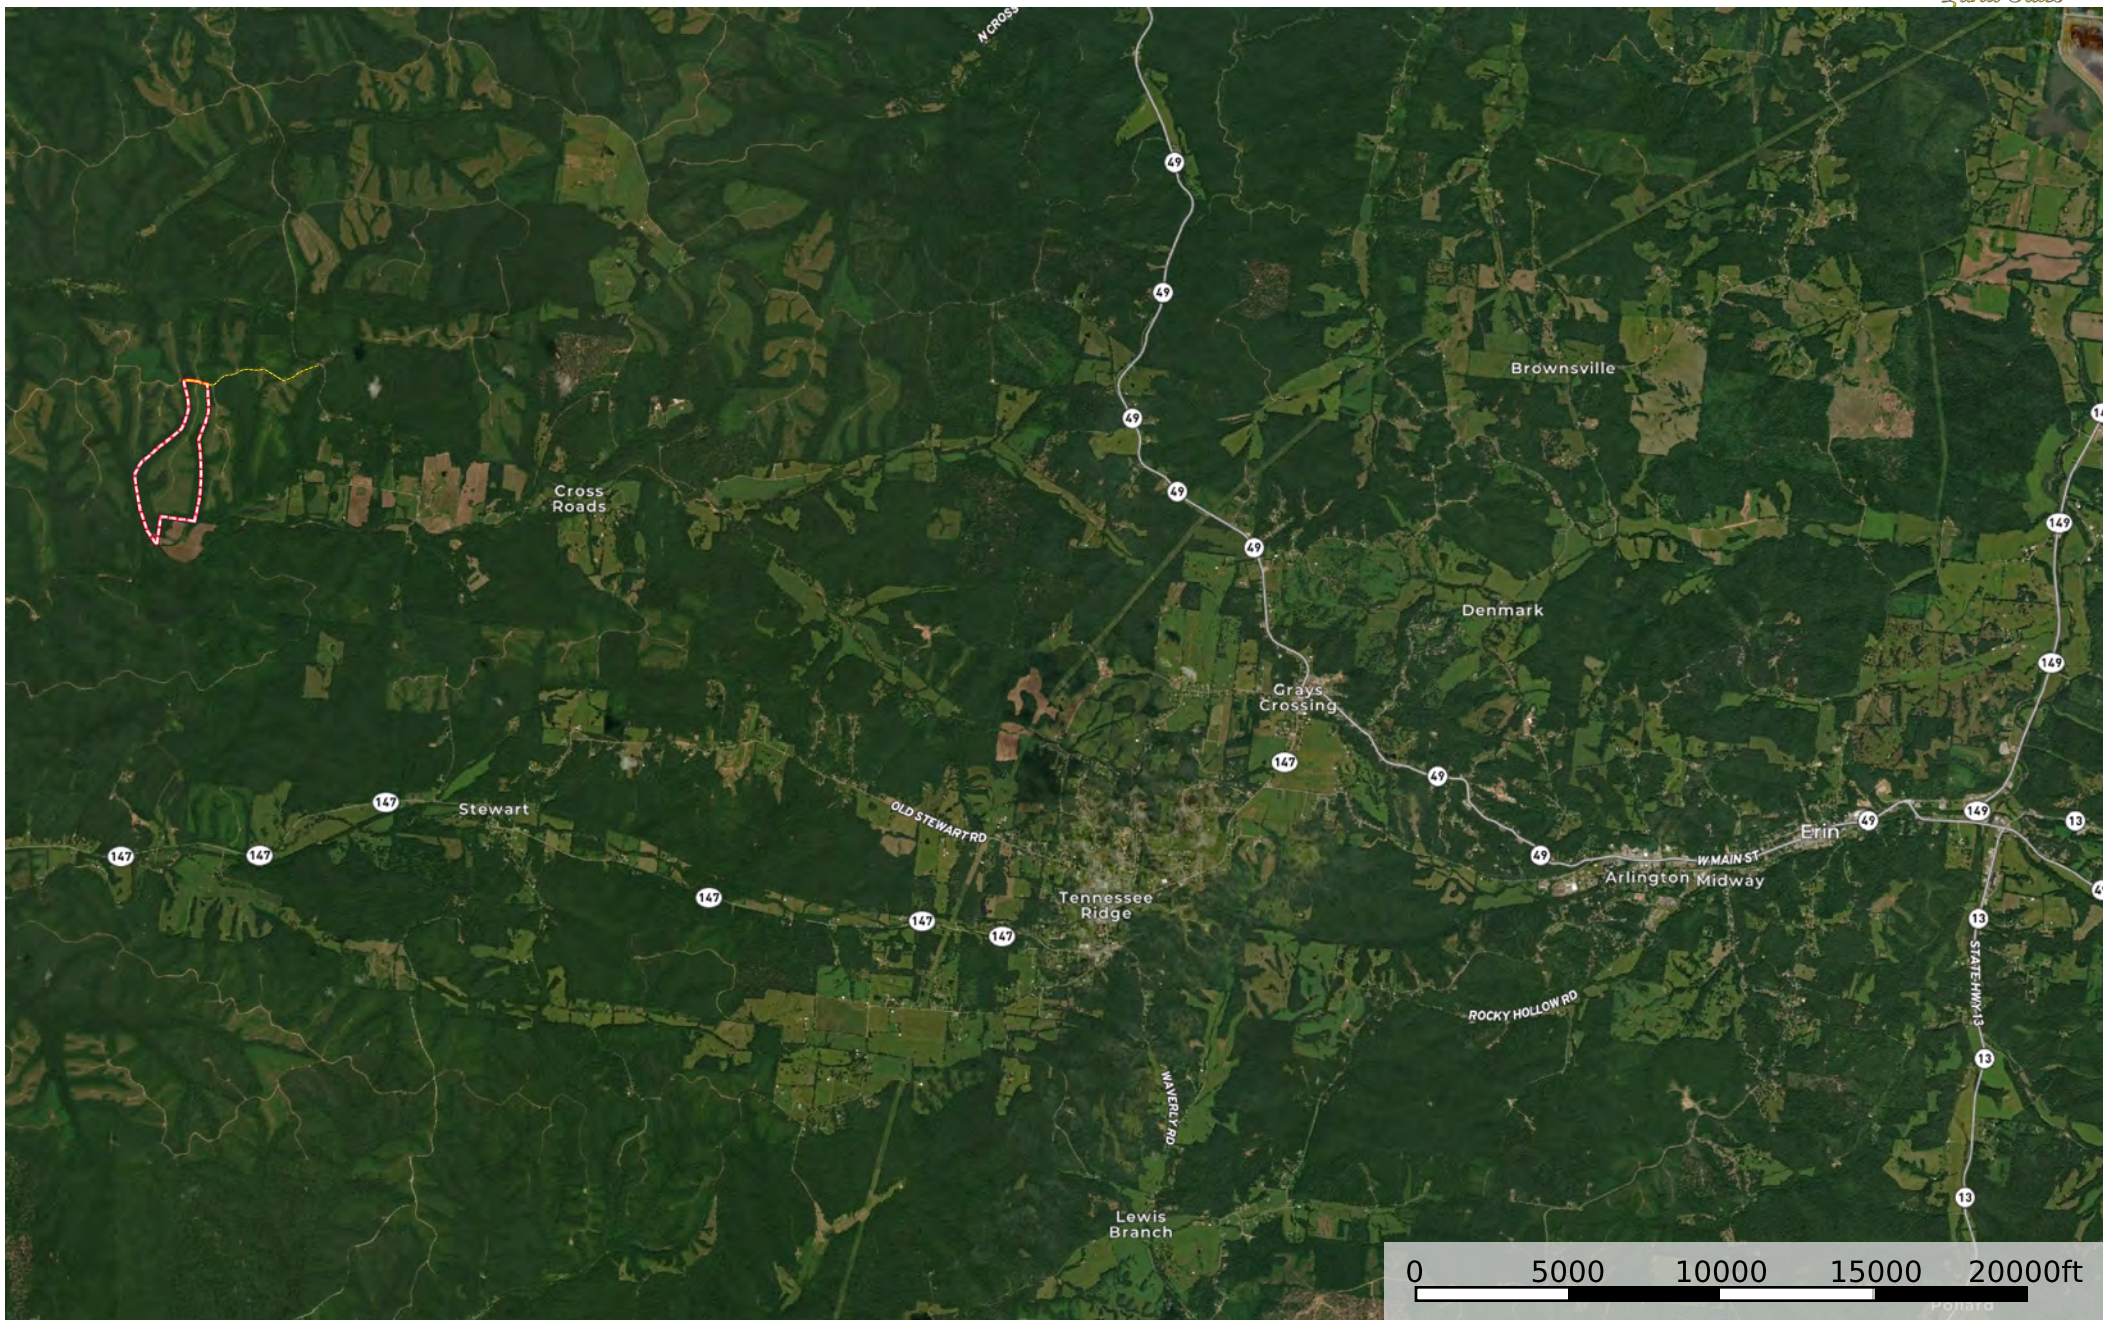

# Hurricane Southeast Tract 3

Stewart County, Tennessee, 148 AC +/-

 Boundary

# Hurricane Southeast Tract 3

Stewart County, Tennessee, 148 AC +/-

--- Access Road    □ Boundary