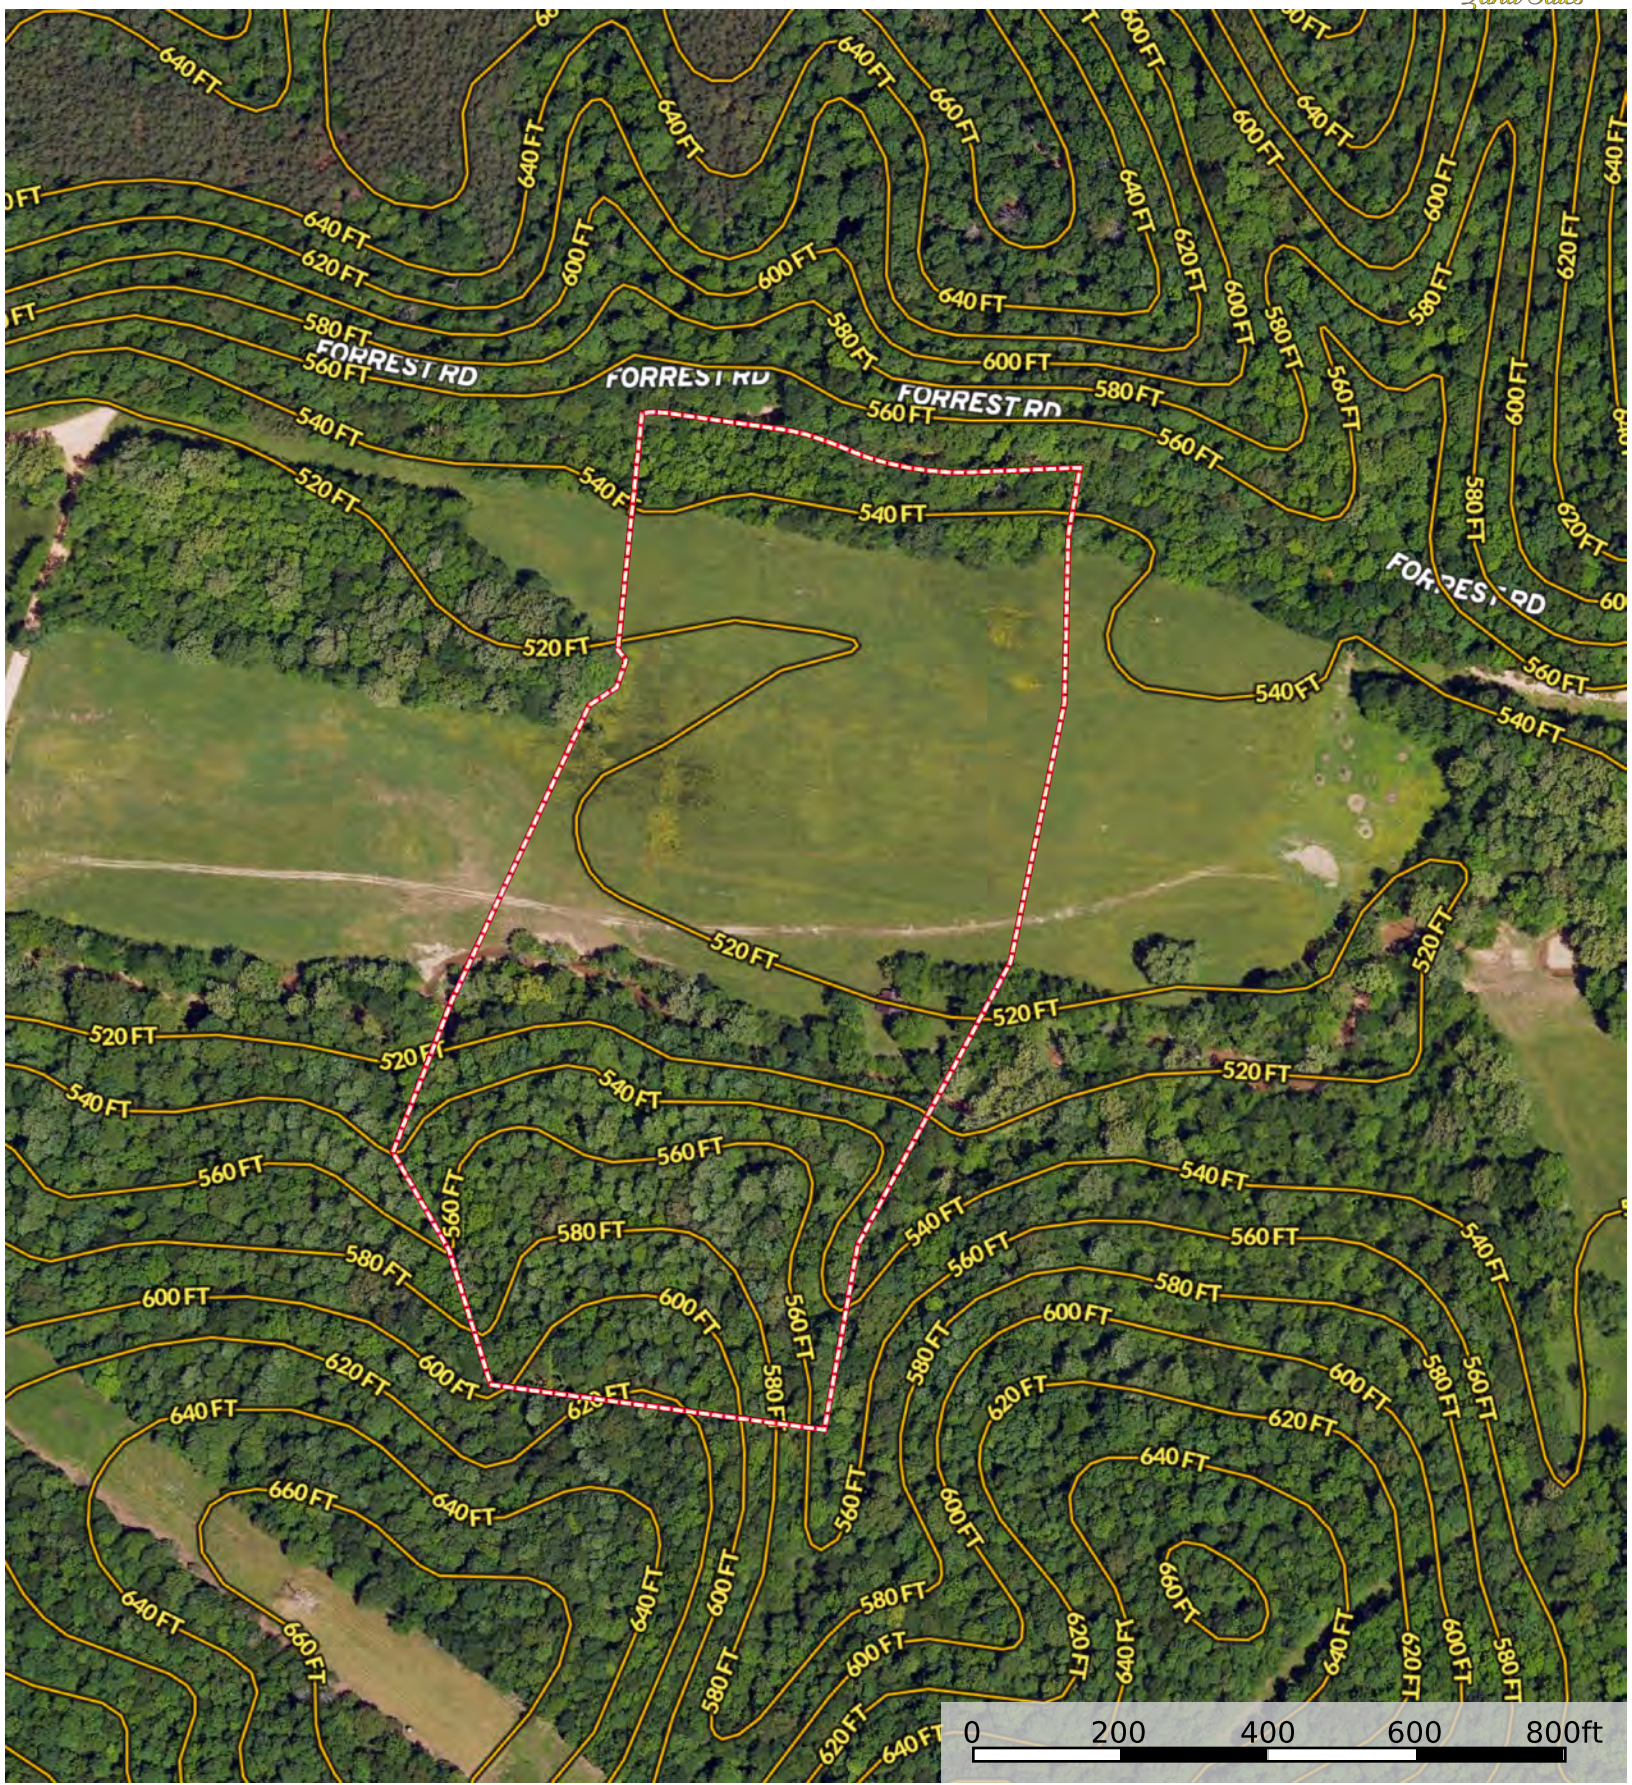

# Middle Fork Central Tract

Hickman County, Tennessee, 19 AC +/-

# Middle Fork Central Tract

Hickman County, Tennessee, 19 AC +/-

Boundary