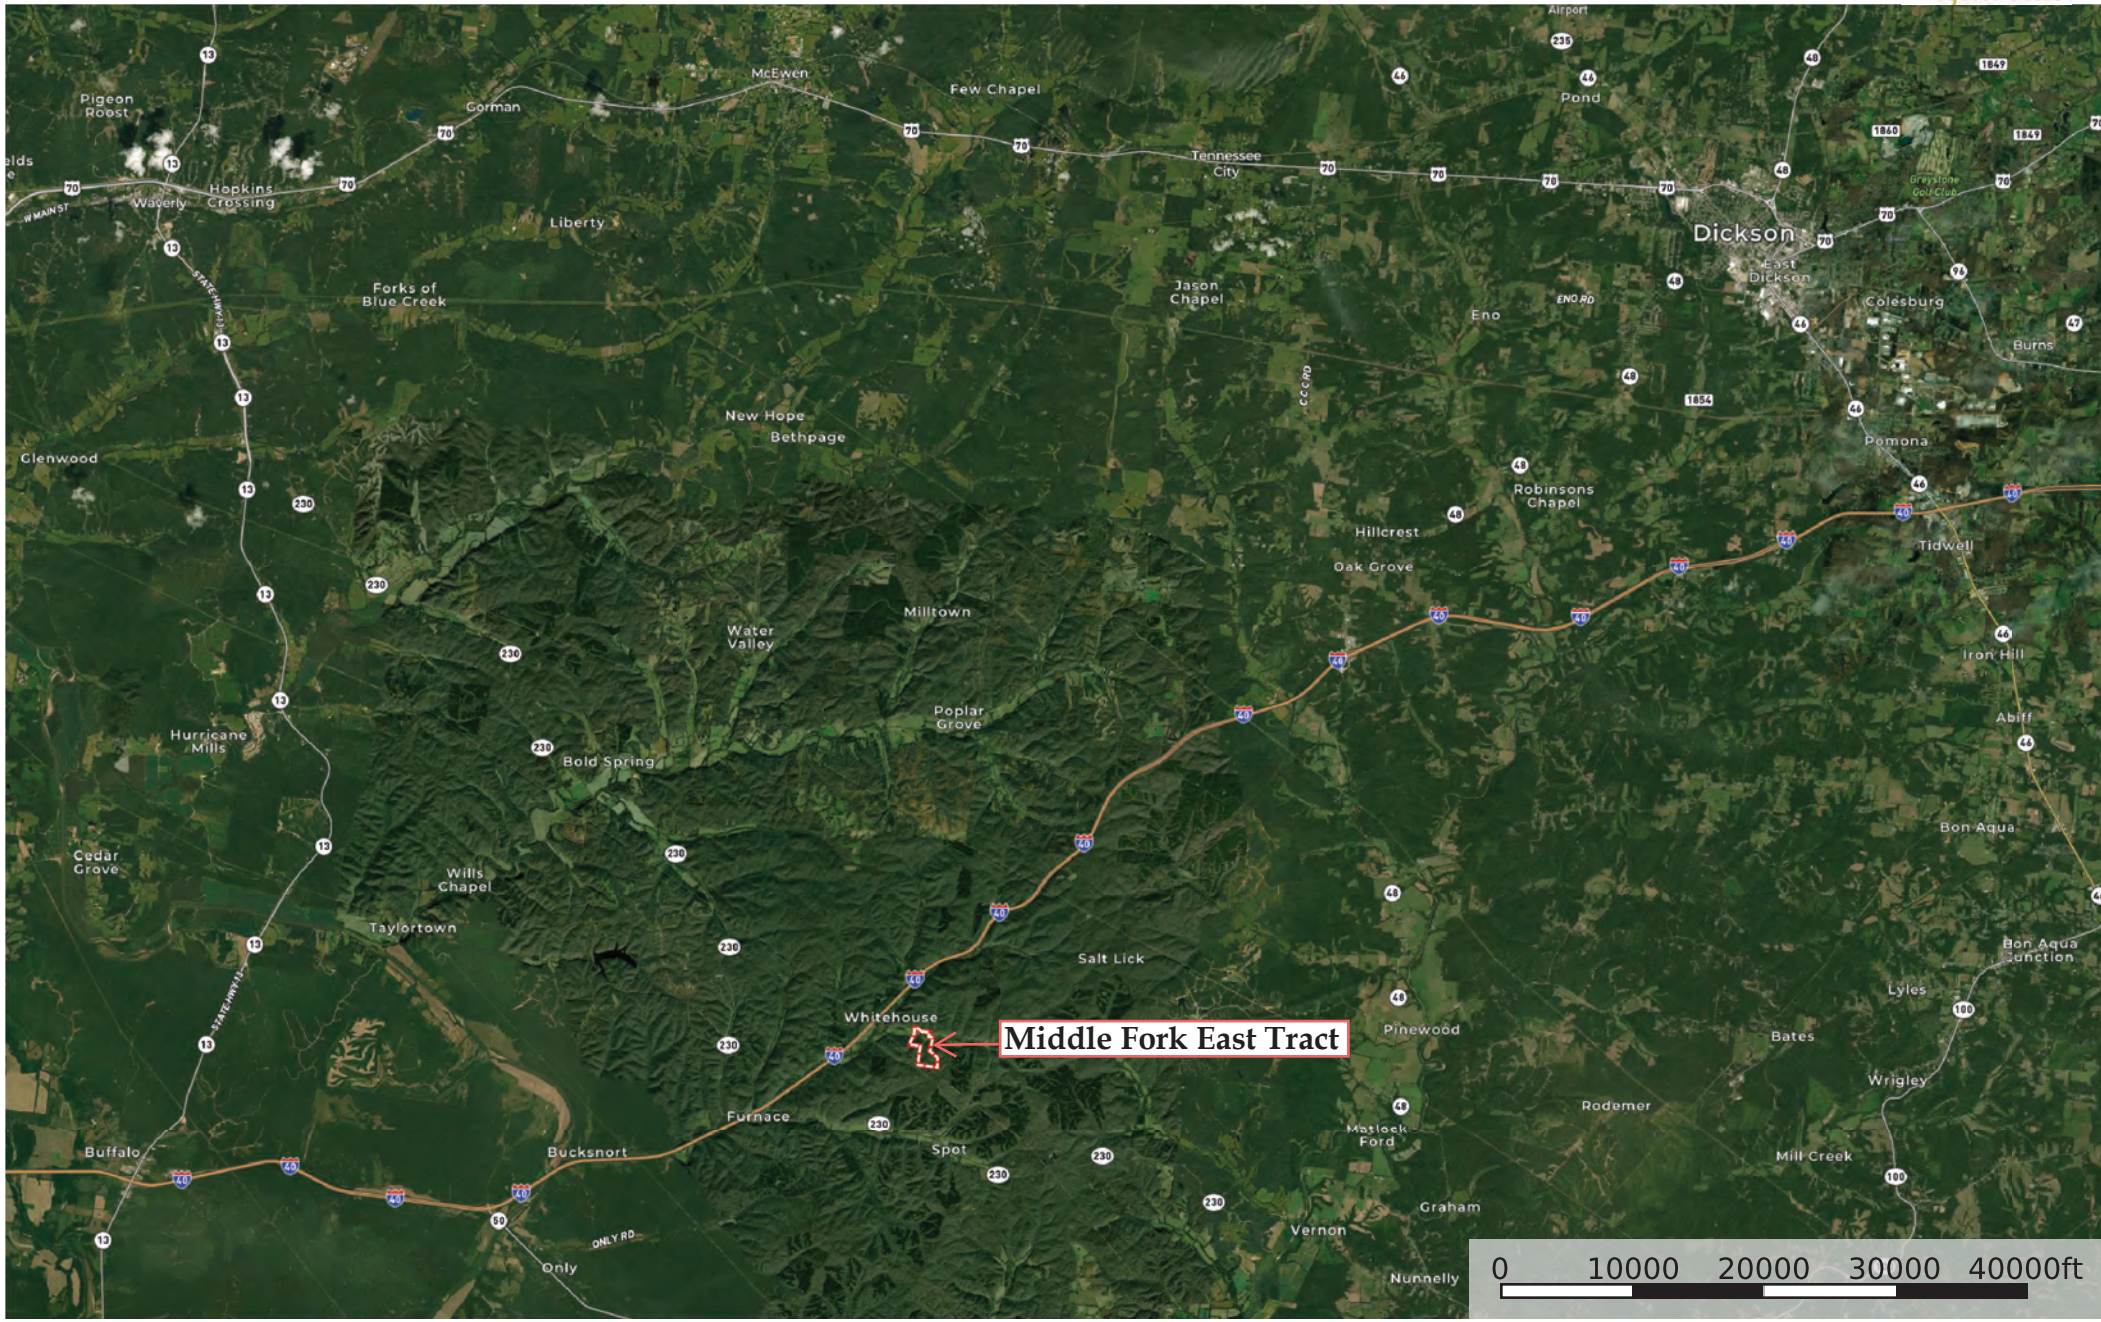

Middle Fork East Tract

Hickman County, Tennessee, 77 AC +/-

Middle Fork East Tract

Middle Fork East Tract

Hickman County, Tennessee, 77 AC +/-

Middle Fork East Tract

Middle Fork East Tract

Hickman County, Tennessee, 77 AC +/-

 Boundary

Boundary