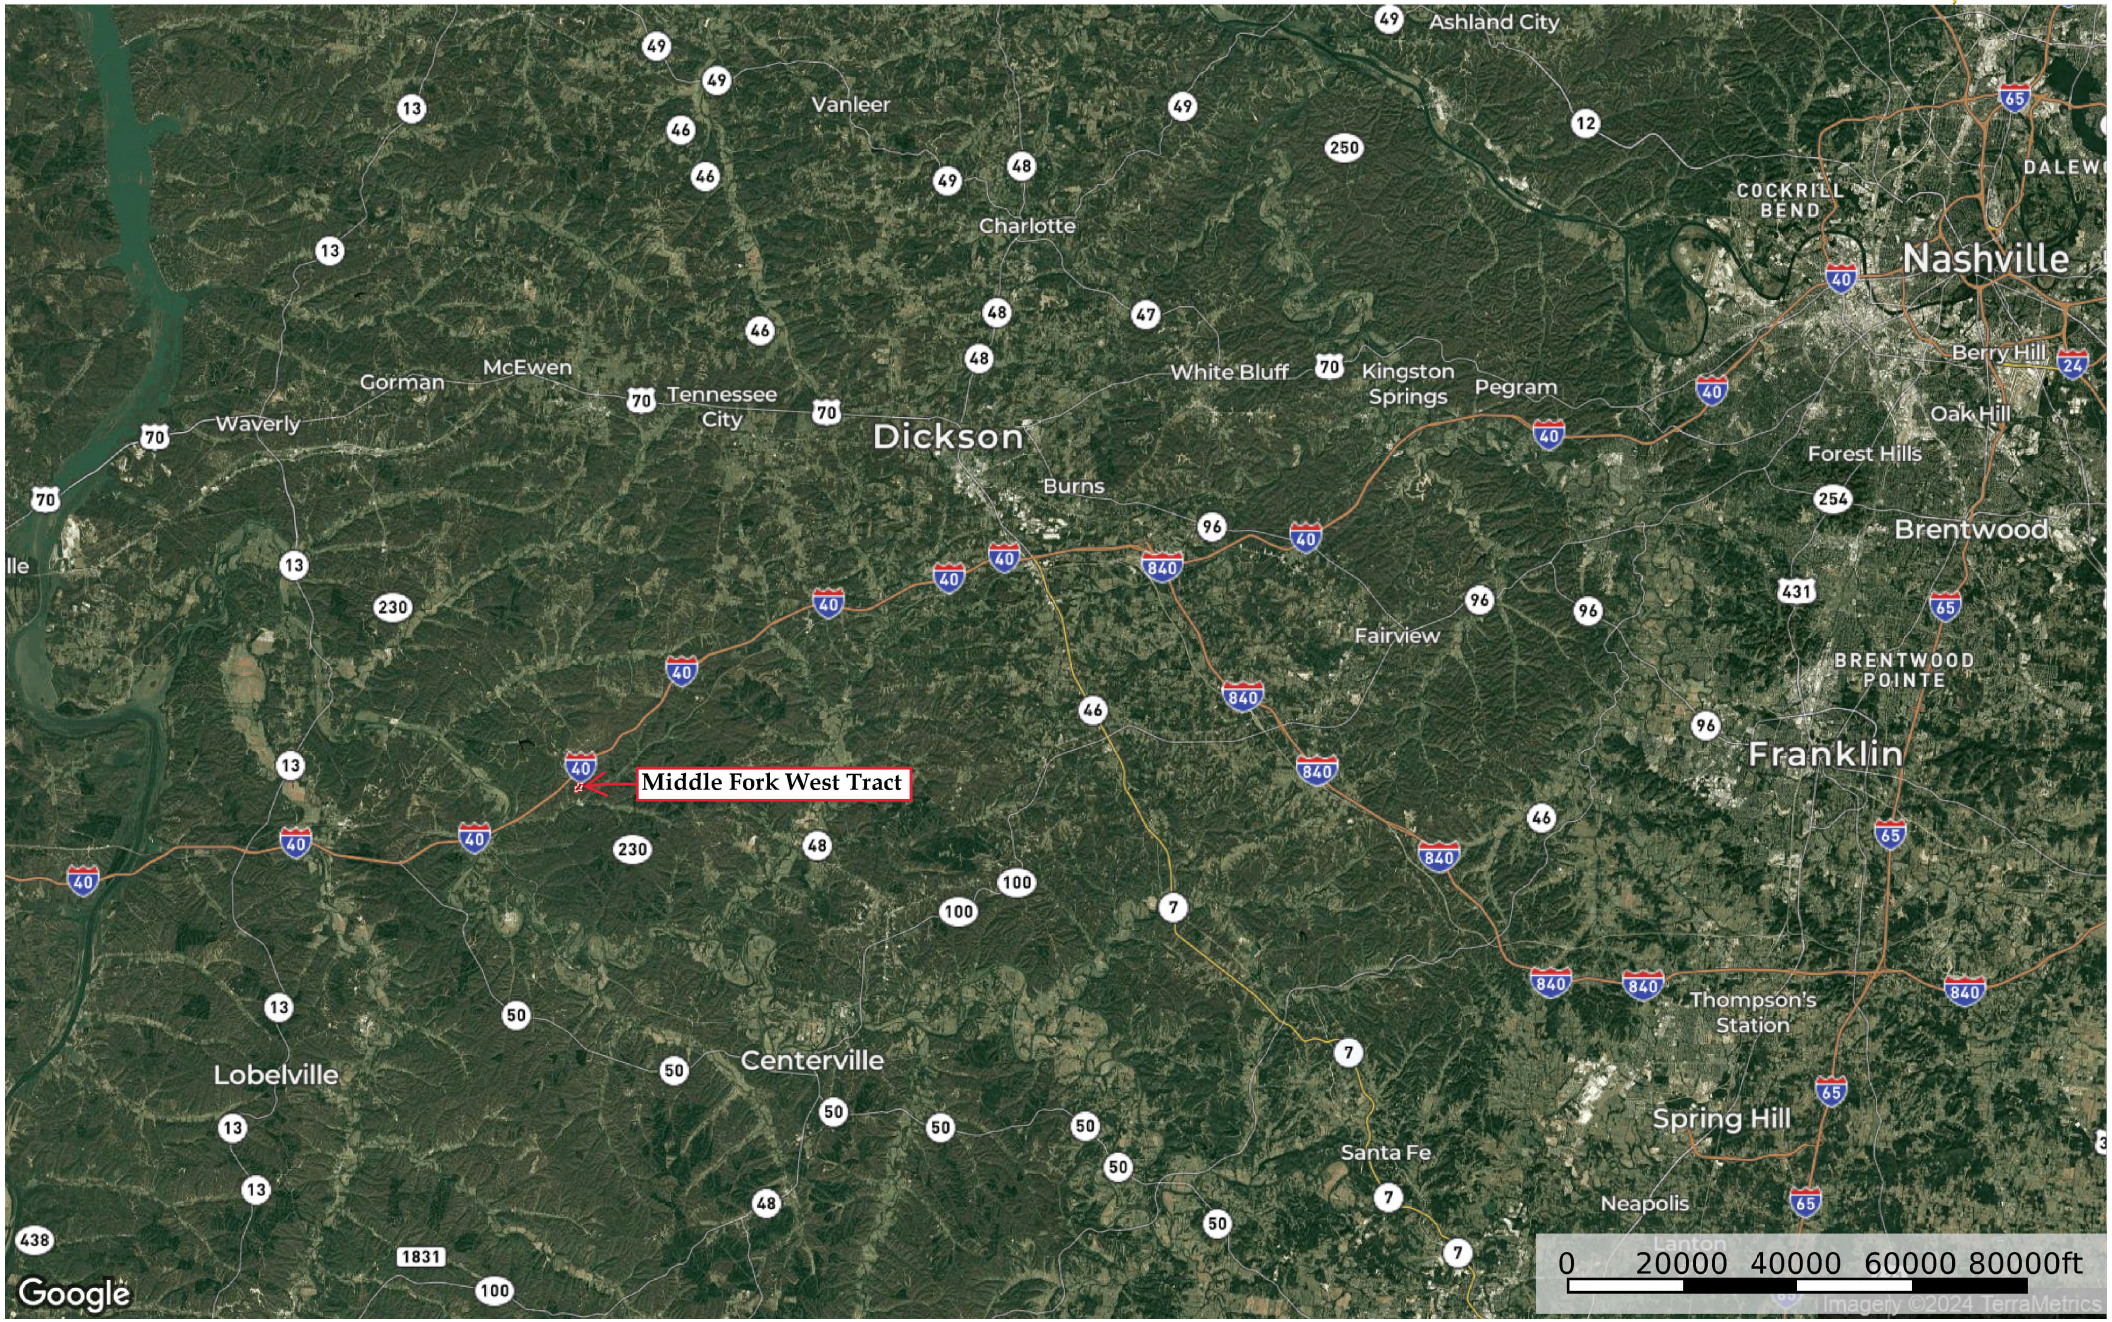

Middle Fork West Tract

Hickman County, Tennessee, 28 AC +/-

Middle Fork West Tract

Hickman County, Tennessee, 28 AC +/-

Boundary

Boundary

Boundary