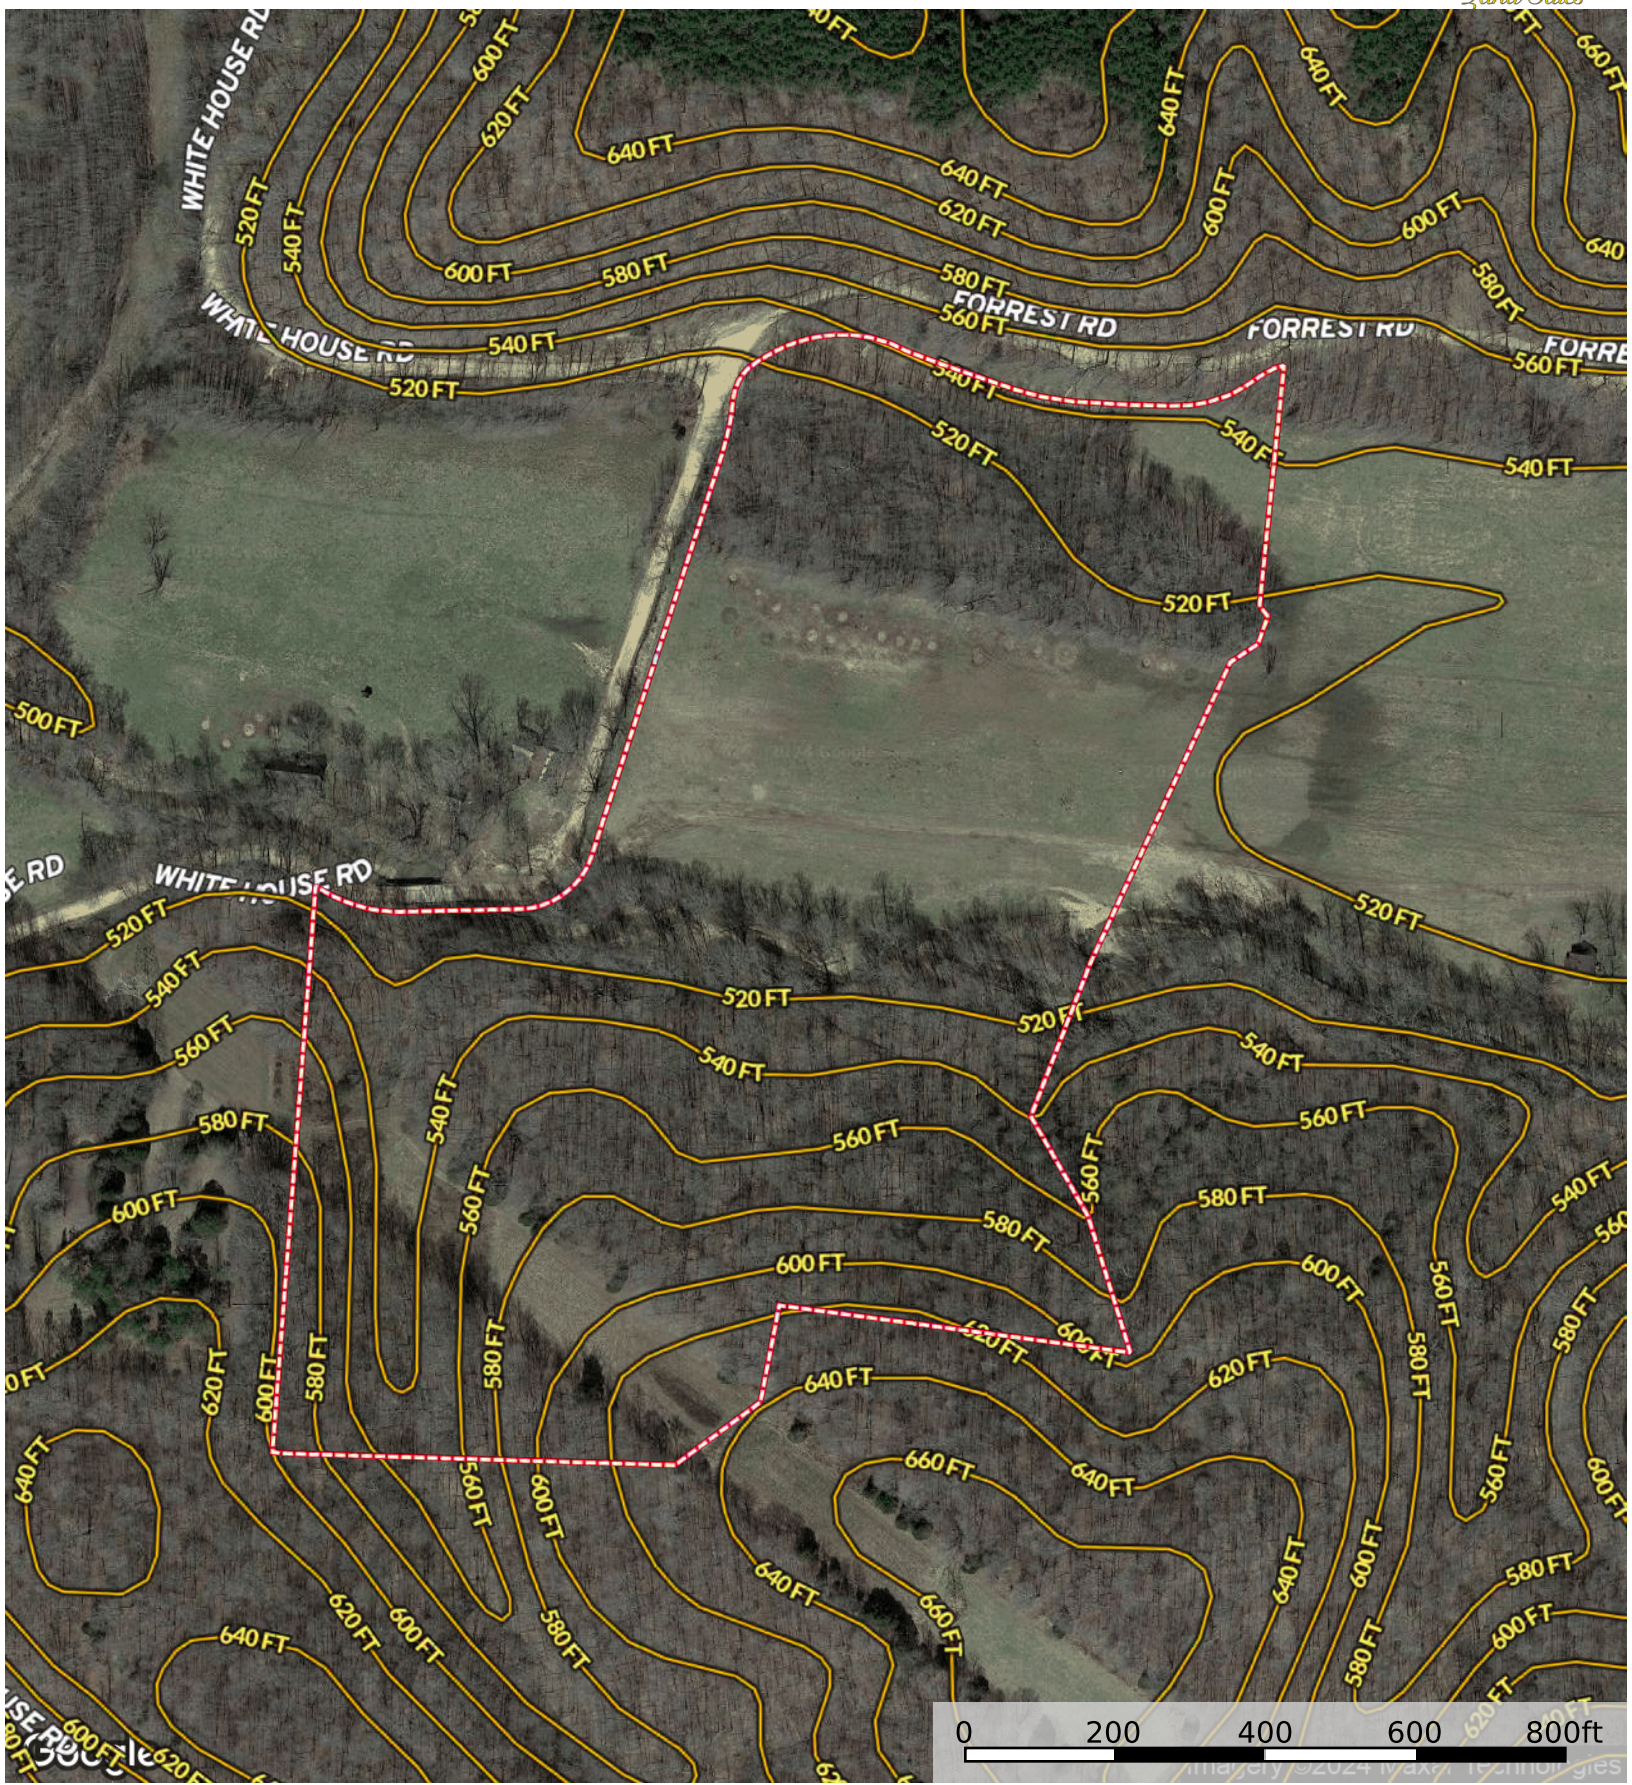

Middle Fork West Tract

Hickman County, Tennessee, 28 AC +/-

Middle Fork West Tract

Hickman County, Tennessee, 28 AC +/-

Boundary

Boundary

Boundary