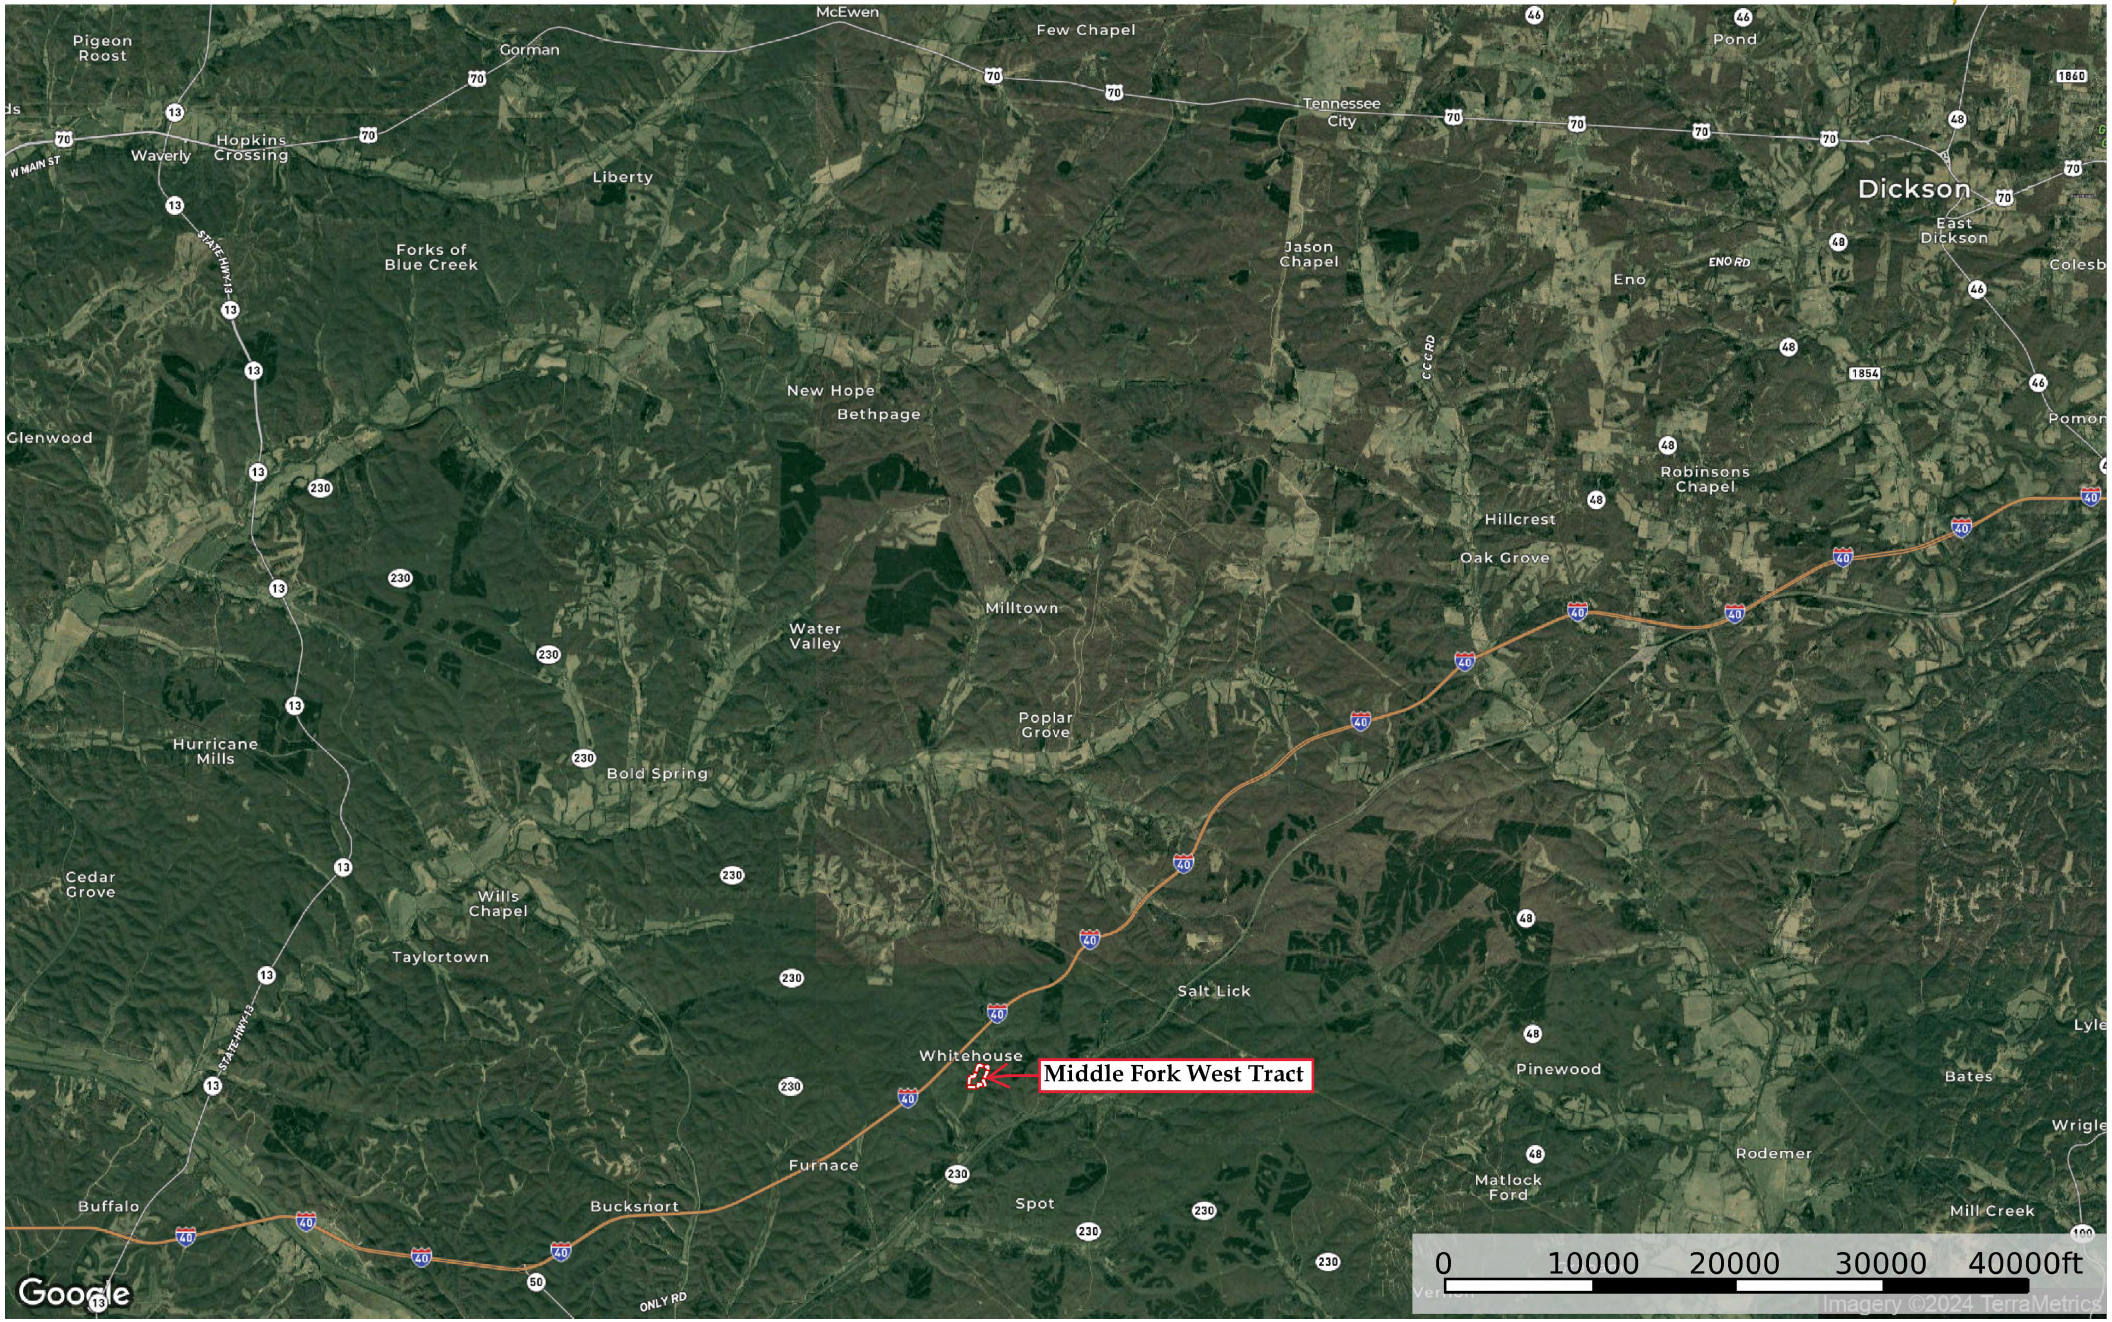

Middle Fork West Tract

Hickman County, Tennessee, 28 AC +/-

Middle Fork West Tract

Hickman County, Tennessee, 28 AC +/-

Boundary

Boundary

Boundary