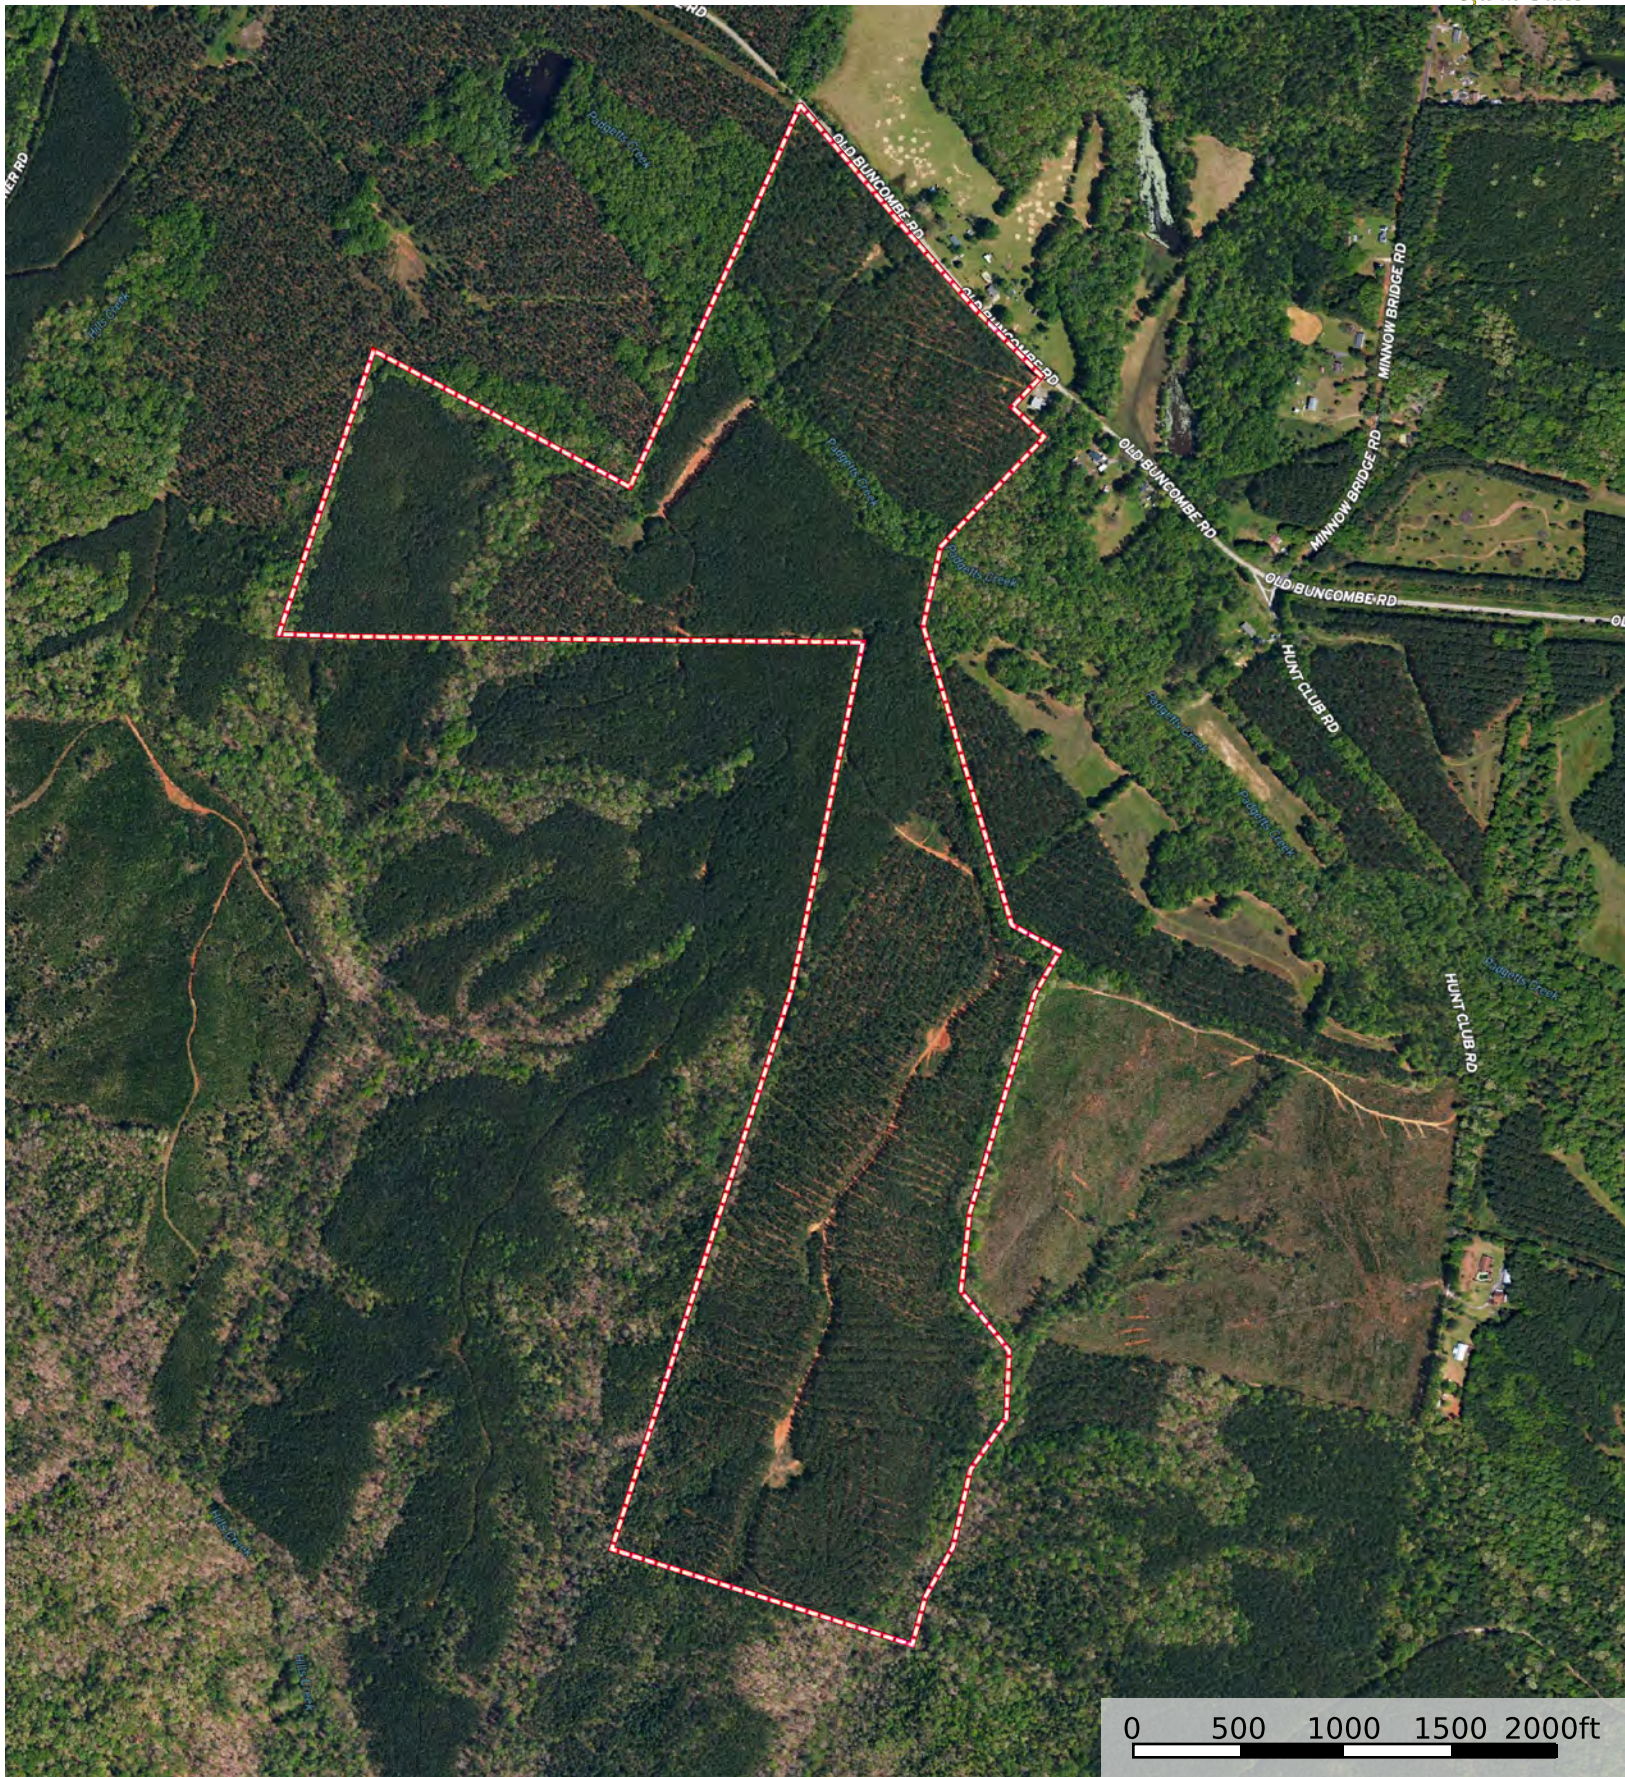

Padgett's Creek Tract

Union County, South Carolina, 226 AC +/-

Padgett's Creek Tract

Union County, South Carolina, 226 AC +/-

padgett's Creek Tract

padgetts Creek
Tract

Padgetts Creek Tract

Union County, SC +/- 226 acres

STRATA_MT	Stand	SUM_GIS_AREA
Hardwood/Pine - Merch	1	7.3
Natural Mixed Hardwood - Merch	2	14.5
Non Timbered	3	6.6
Pine Plantation - Merch	4	194.2
Pine/Hardwood - Merch	5	3

Legend

- CK_4440_1
- STRATA_MT
- Hardwood/Pine - Merch
 - Natural Mixed Hardwood - Merch
 - Non Timbered
 - Pine Plantation - Merch
 - Pine/Hardwood - Merch