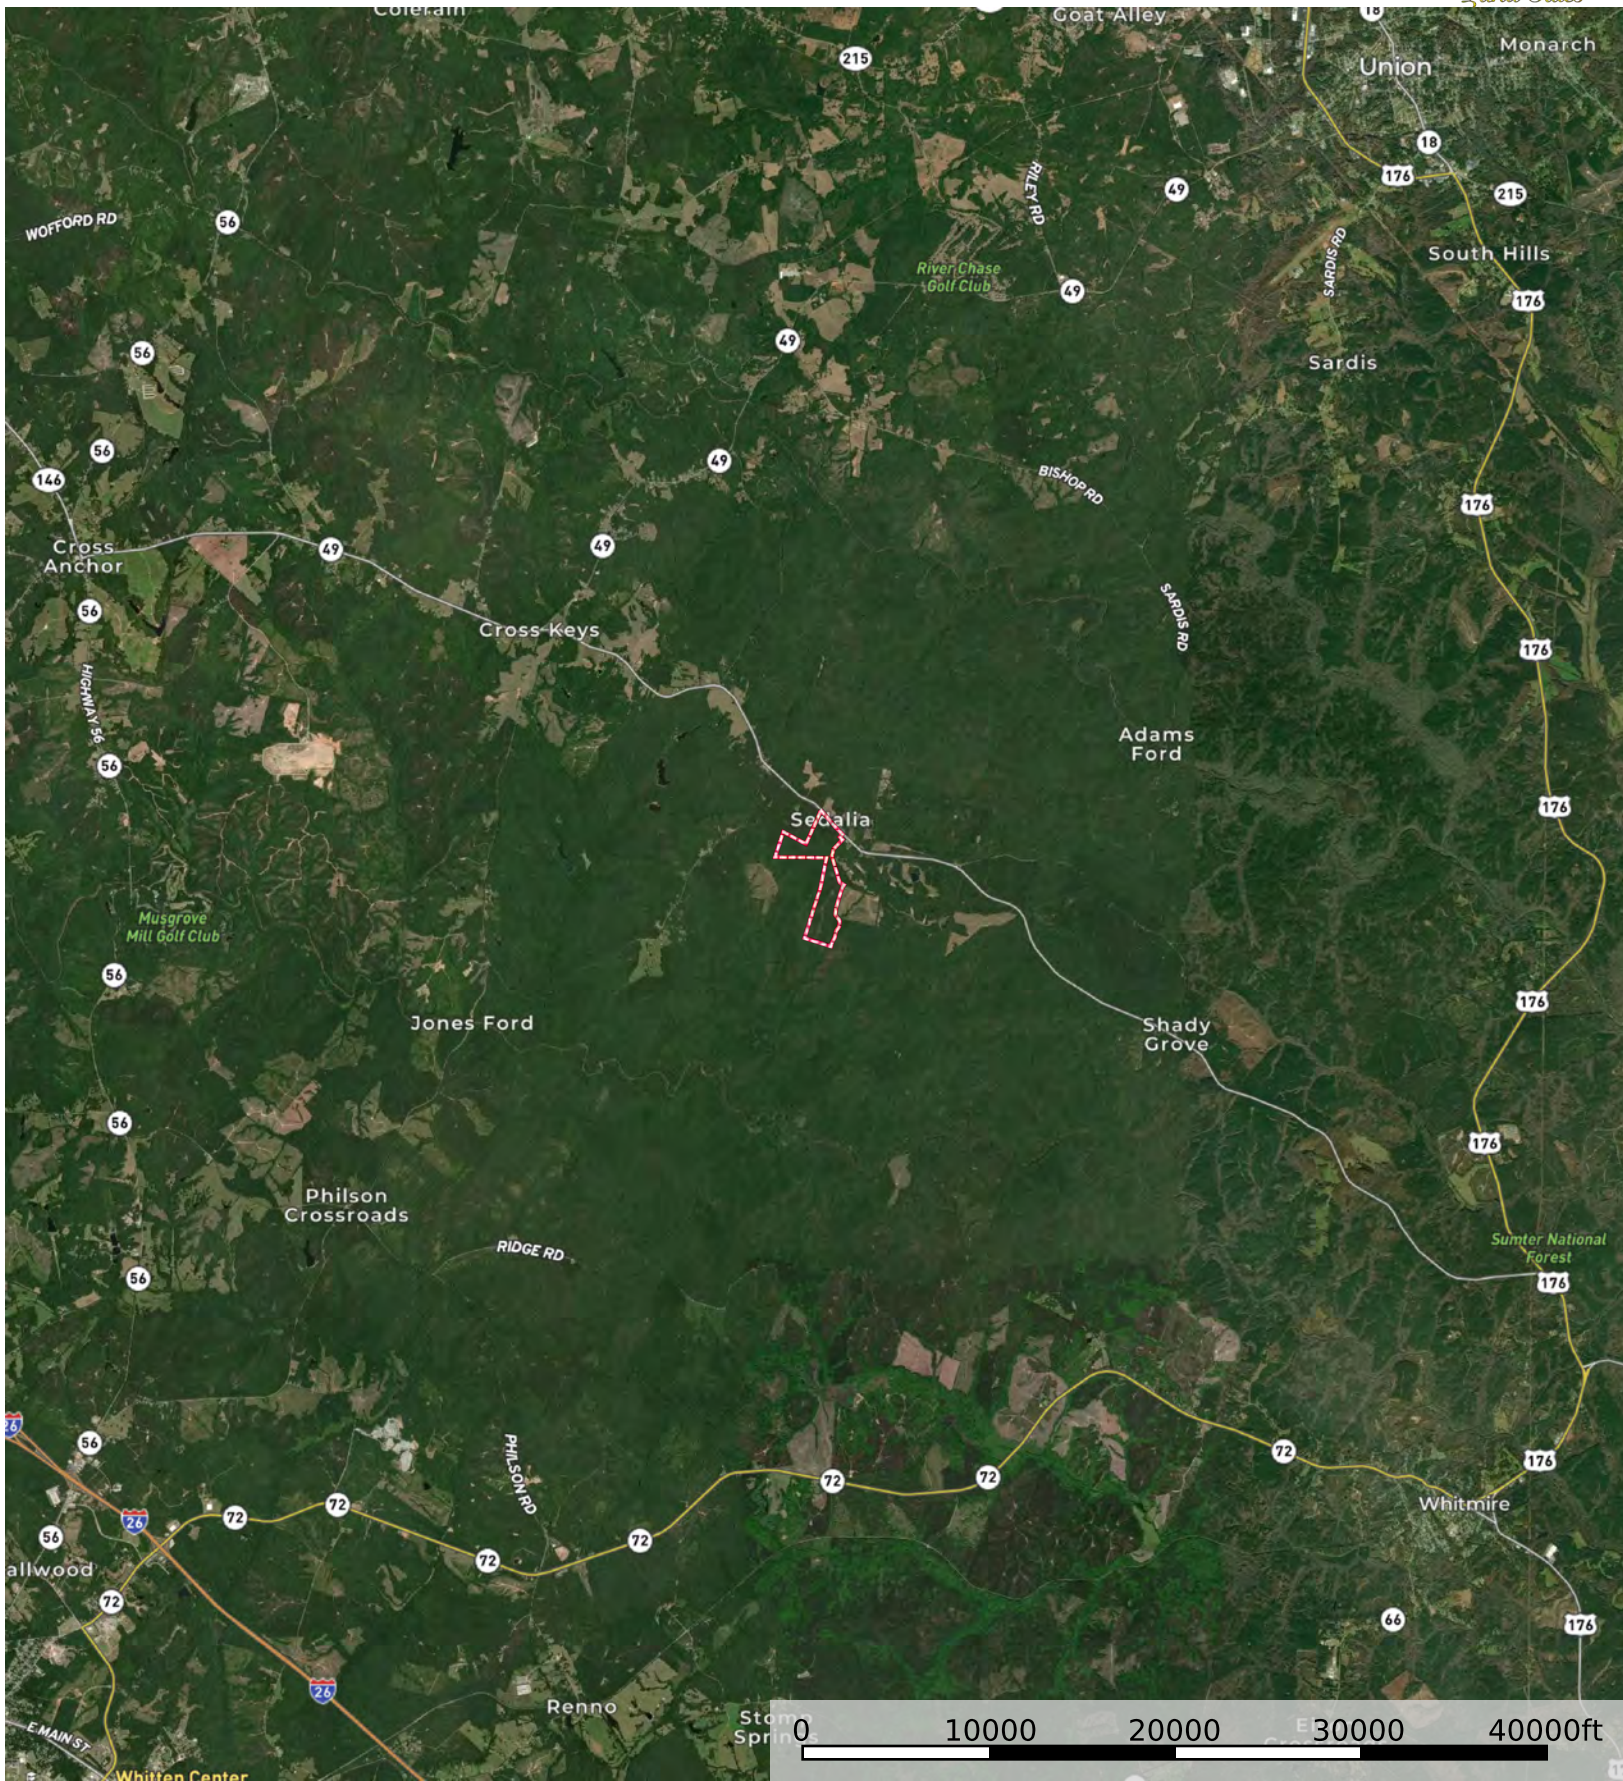

Padgett's Creek Tract

Union County, South Carolina, 226 AC +/-

Padgett's Creek Tract

Union County, South Carolina, 226 AC +/-

padgett's Creek Tract

padgetts Creek
Tract

Padgetts Creek Tract

Union County, SC +/- 226 acres