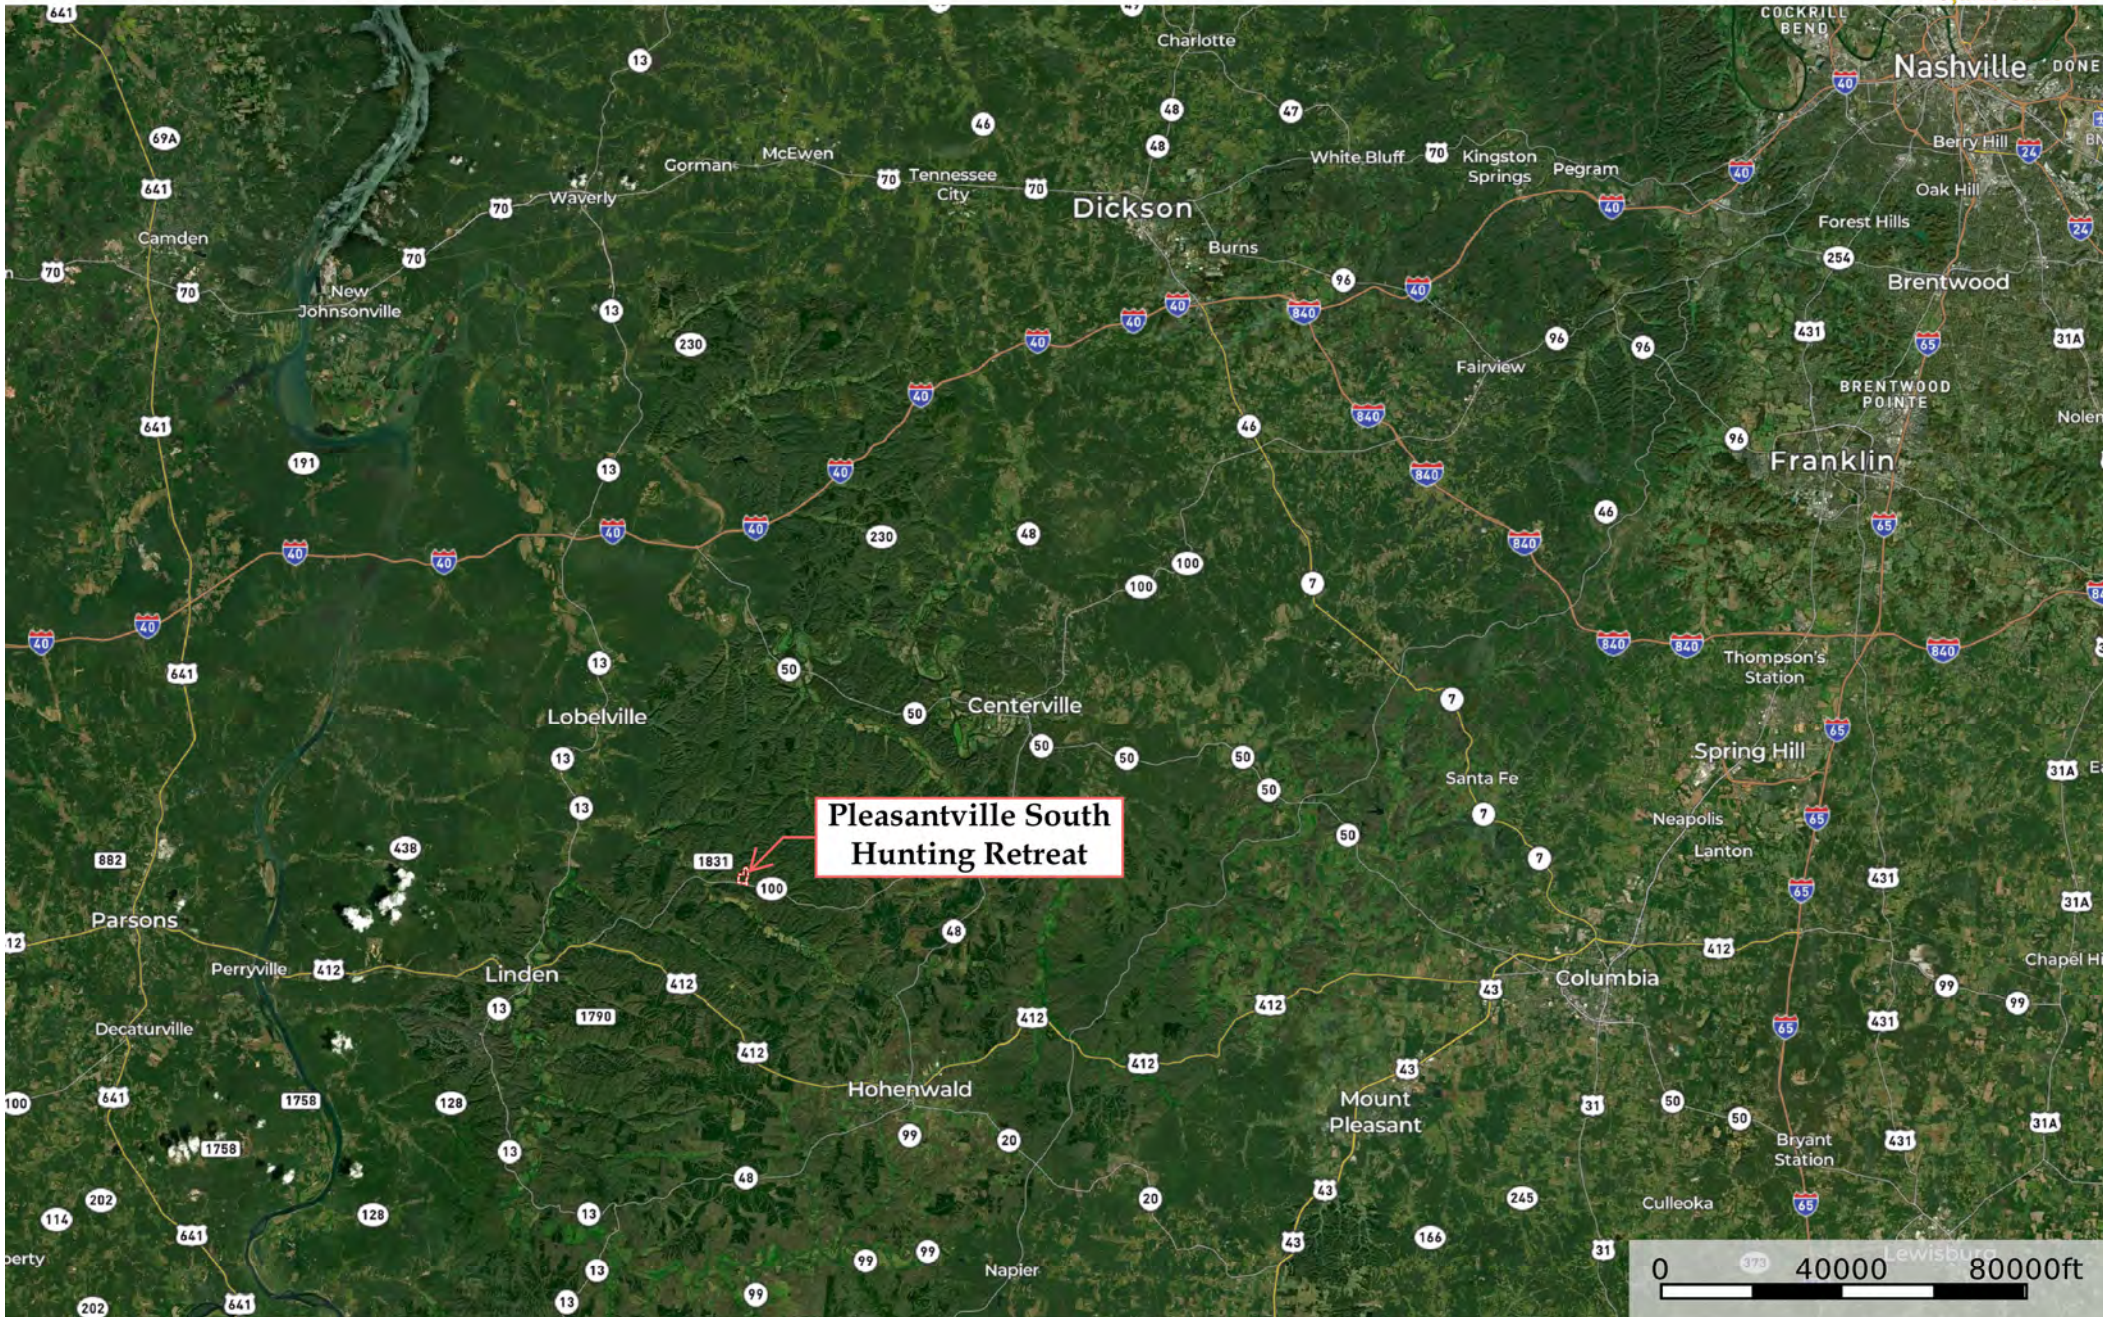

# Pleasantville South Hunting Retreat

Hickman County, Tennessee, 111 AC +/-

**Pleasantville South  
Hunting Retreat**

 Boundary

# Pleasantville South Hunting Retreat

Hickman County, Tennessee, 111 AC +/-

 Boundary

# Pleasantville South Hunting Retreat

Hickman County, Tennessee, 111 AC +/-

Boundary

Boundary

Boundary