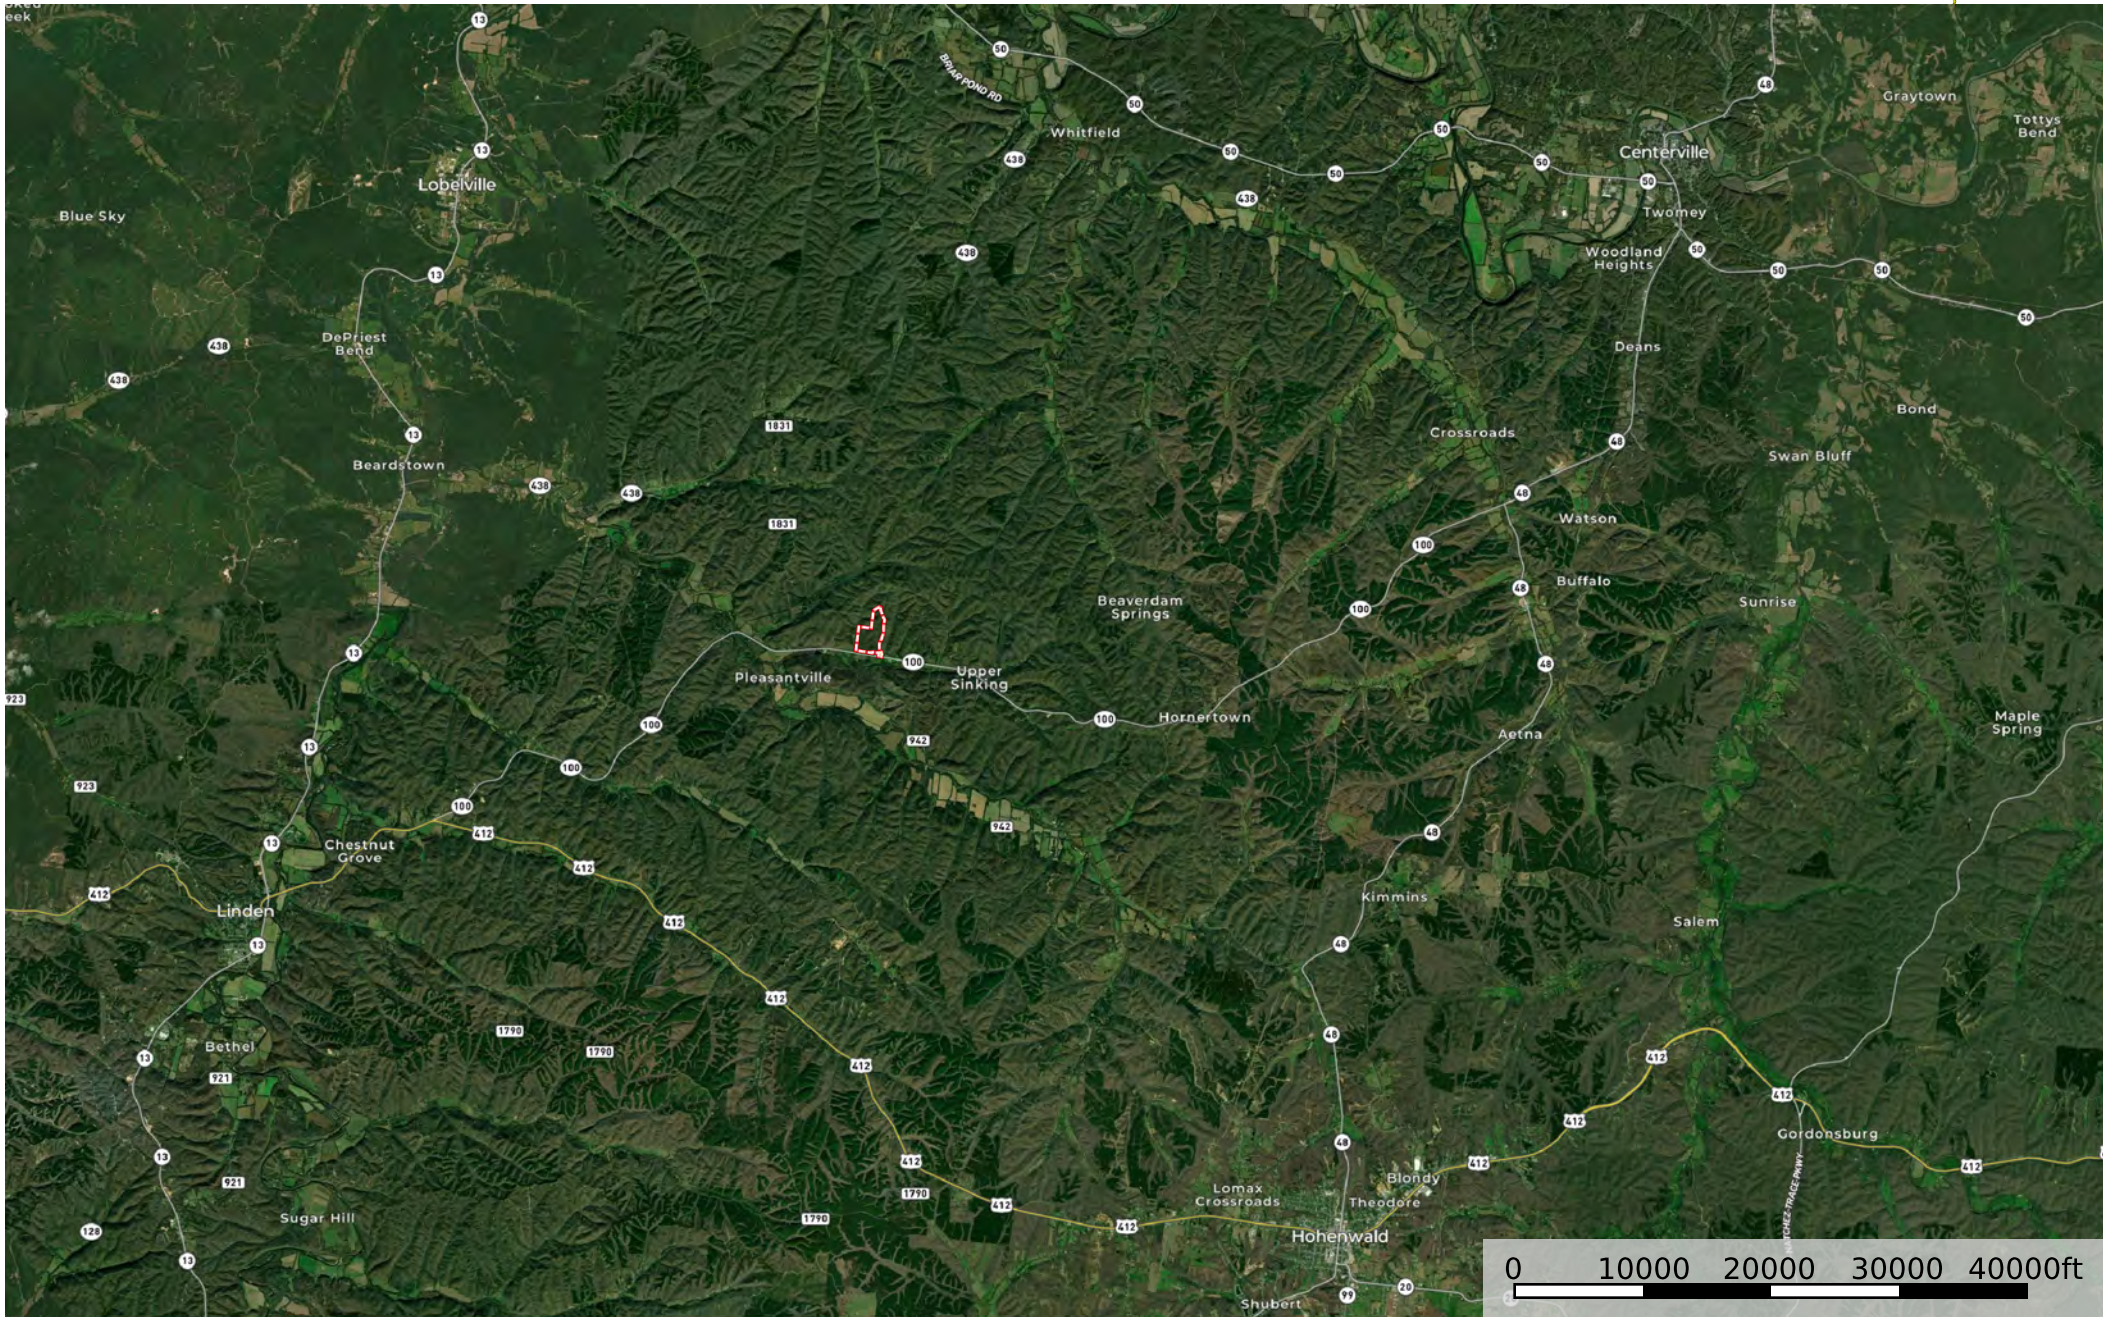

# Pleasantville South Hunting Retreat

Hickman County, Tennessee, 111 AC +/-

**Pleasantville South  
Hunting Retreat**

 Boundary

# Pleasantville South Hunting Retreat

Hickman County, Tennessee, 111 AC +/-

 Boundary

# Pleasantville South Hunting Retreat

Hickman County, Tennessee, 111 AC +/-

Boundary

Boundary

Boundary