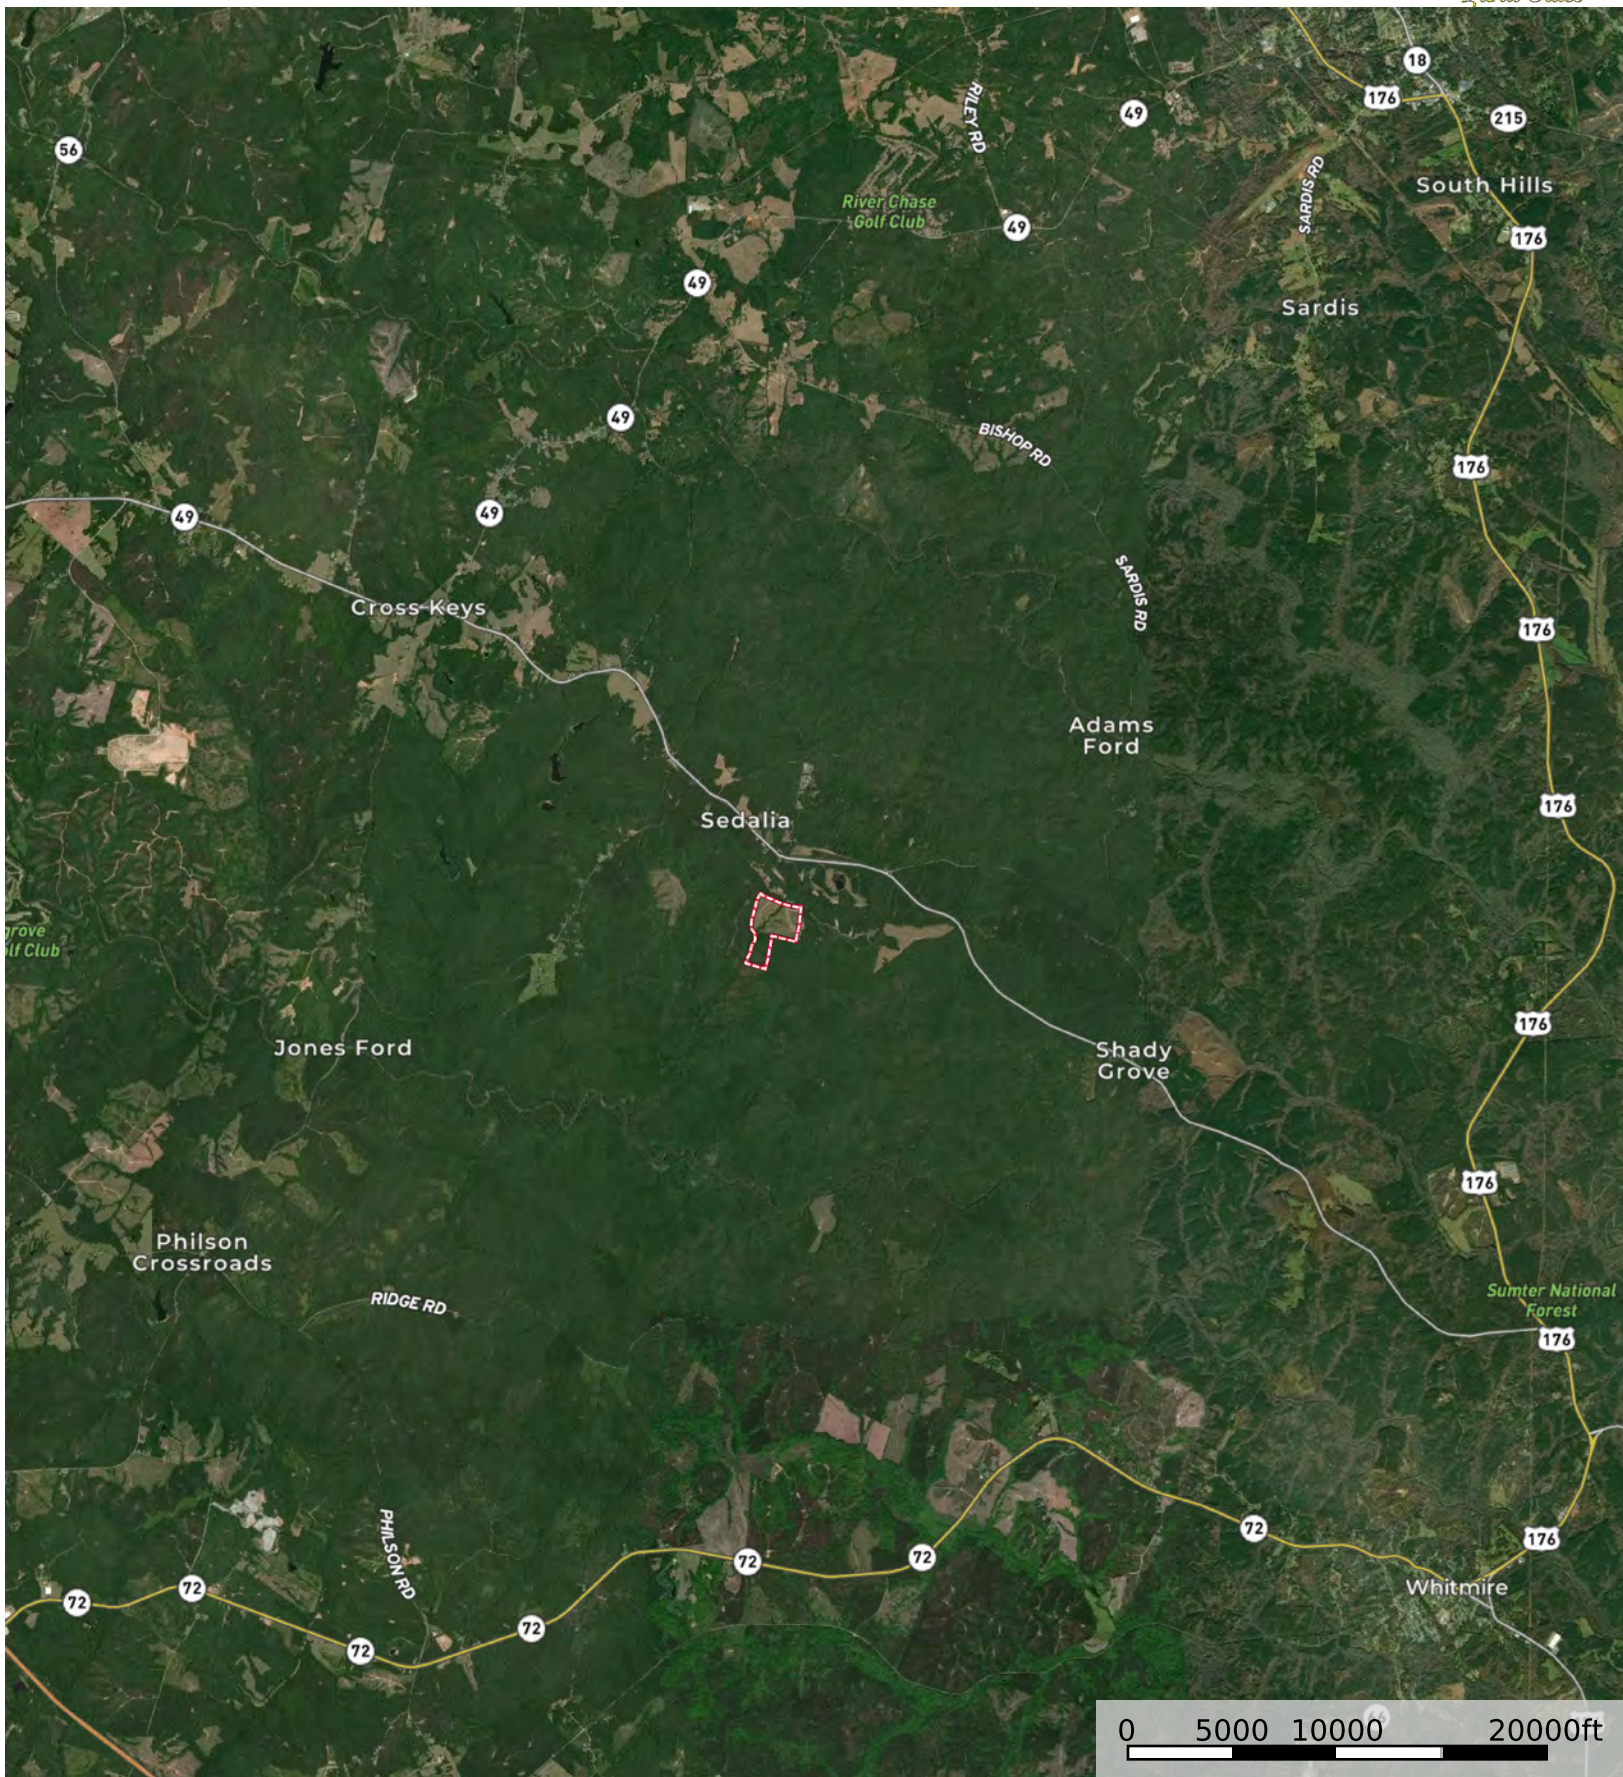

Sedalia Hill Tract

South Carolina, 116 AC +/-

Sedalia hill Tract

Sedalia Hill Tract

South Carolina, 116 AC +/-

 Sedalia hill Tract

 Sedalia hill Tract

Sedalia Hill Tract

Union County, SC +/- 116 acres

Legend

CK_4440_2

STRATA_MT

-  Natural Mixed Hardwood - Merch
-  Non Timbered
-  Pine Plantation - Merch
-  Pine Plantation - Premerch
-  Pine/Hardwood - Merch

STRATA_MT	Stand	SUM_GIS_AREA
Natural Mixed Hardwood - Merch	1	11
Non Timbered	2	2.4
Pine Plantation - Merch	3	14.2
Pine Plantation - Premerch	4	70.2
Pine/Hardwood - Merch	5	17.7

0 0.05 0.1 0.2 Miles