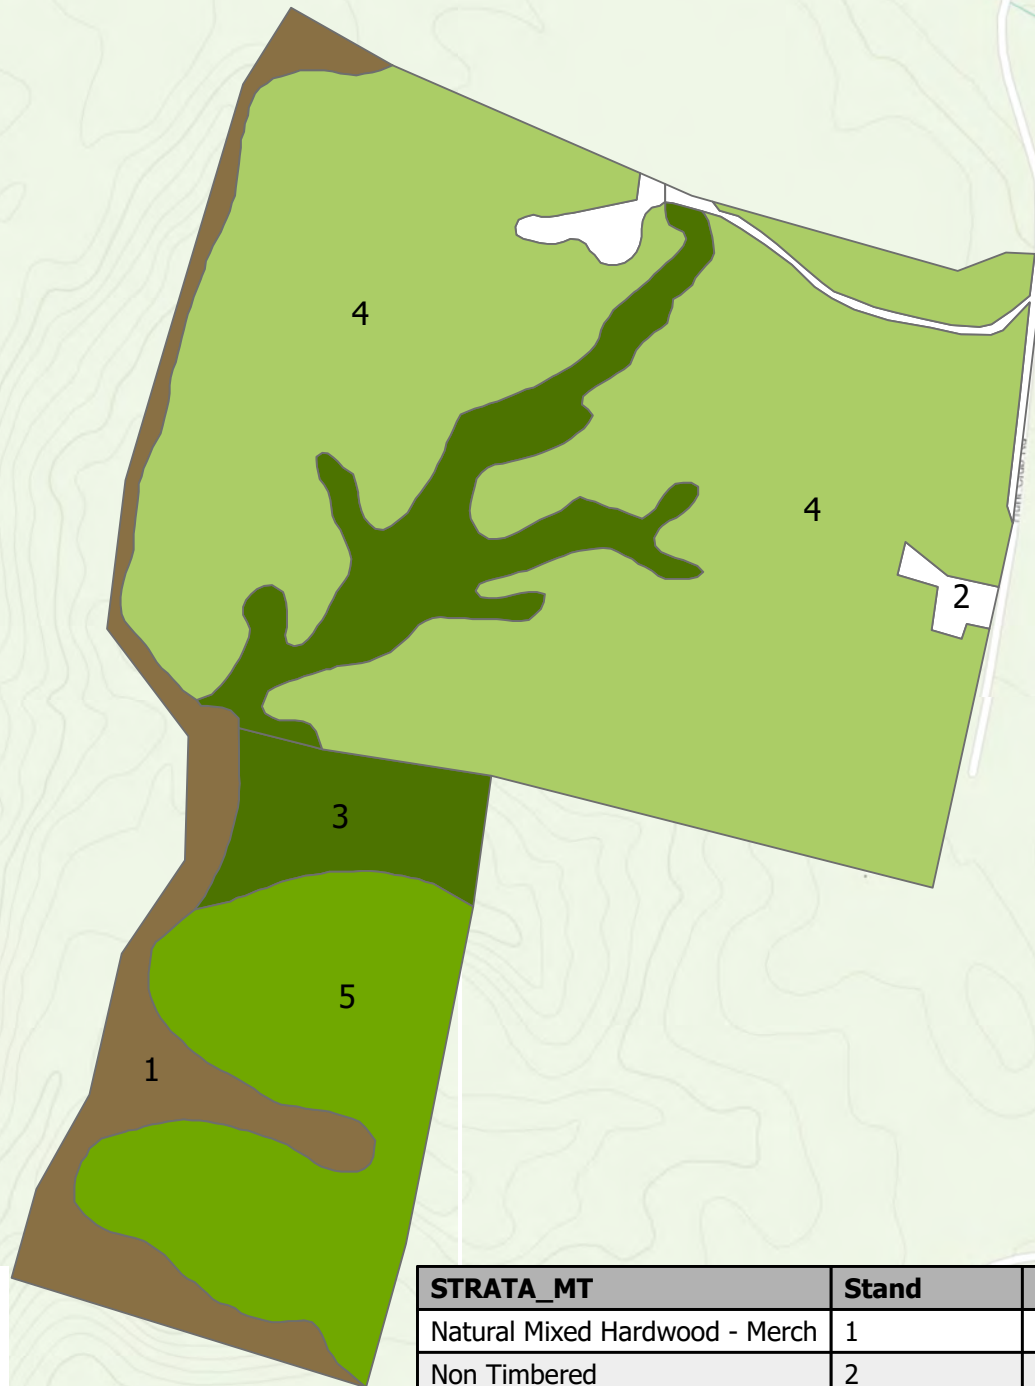

Sedalia Hill Tract

South Carolina, 116 AC +/-

Sedalia hill Tract

Sedalia Hill Tract

South Carolina, 116 AC +/-

 Sedalia hill Tract

 Sedalia hill Tract

Sedalia Hill Tract

Union County, SC +/- 116 acres

Legend

CK_4440_2

STRATA_MT

-  Natural Mixed Hardwood - Merch
-  Non Timbered
-  Pine Plantation - Merch
-  Pine Plantation - Premerch
-  Pine/Hardwood - Merch

STRATA_MT	Stand	SUM_GIS_AREA
Natural Mixed Hardwood - Merch	1	11
Non Timbered	2	2.4
Pine Plantation - Merch	3	14.2
Pine Plantation - Premerch	4	70.2
Pine/Hardwood - Merch	5	17.7

0 0.05 0.1 0.2 Miles