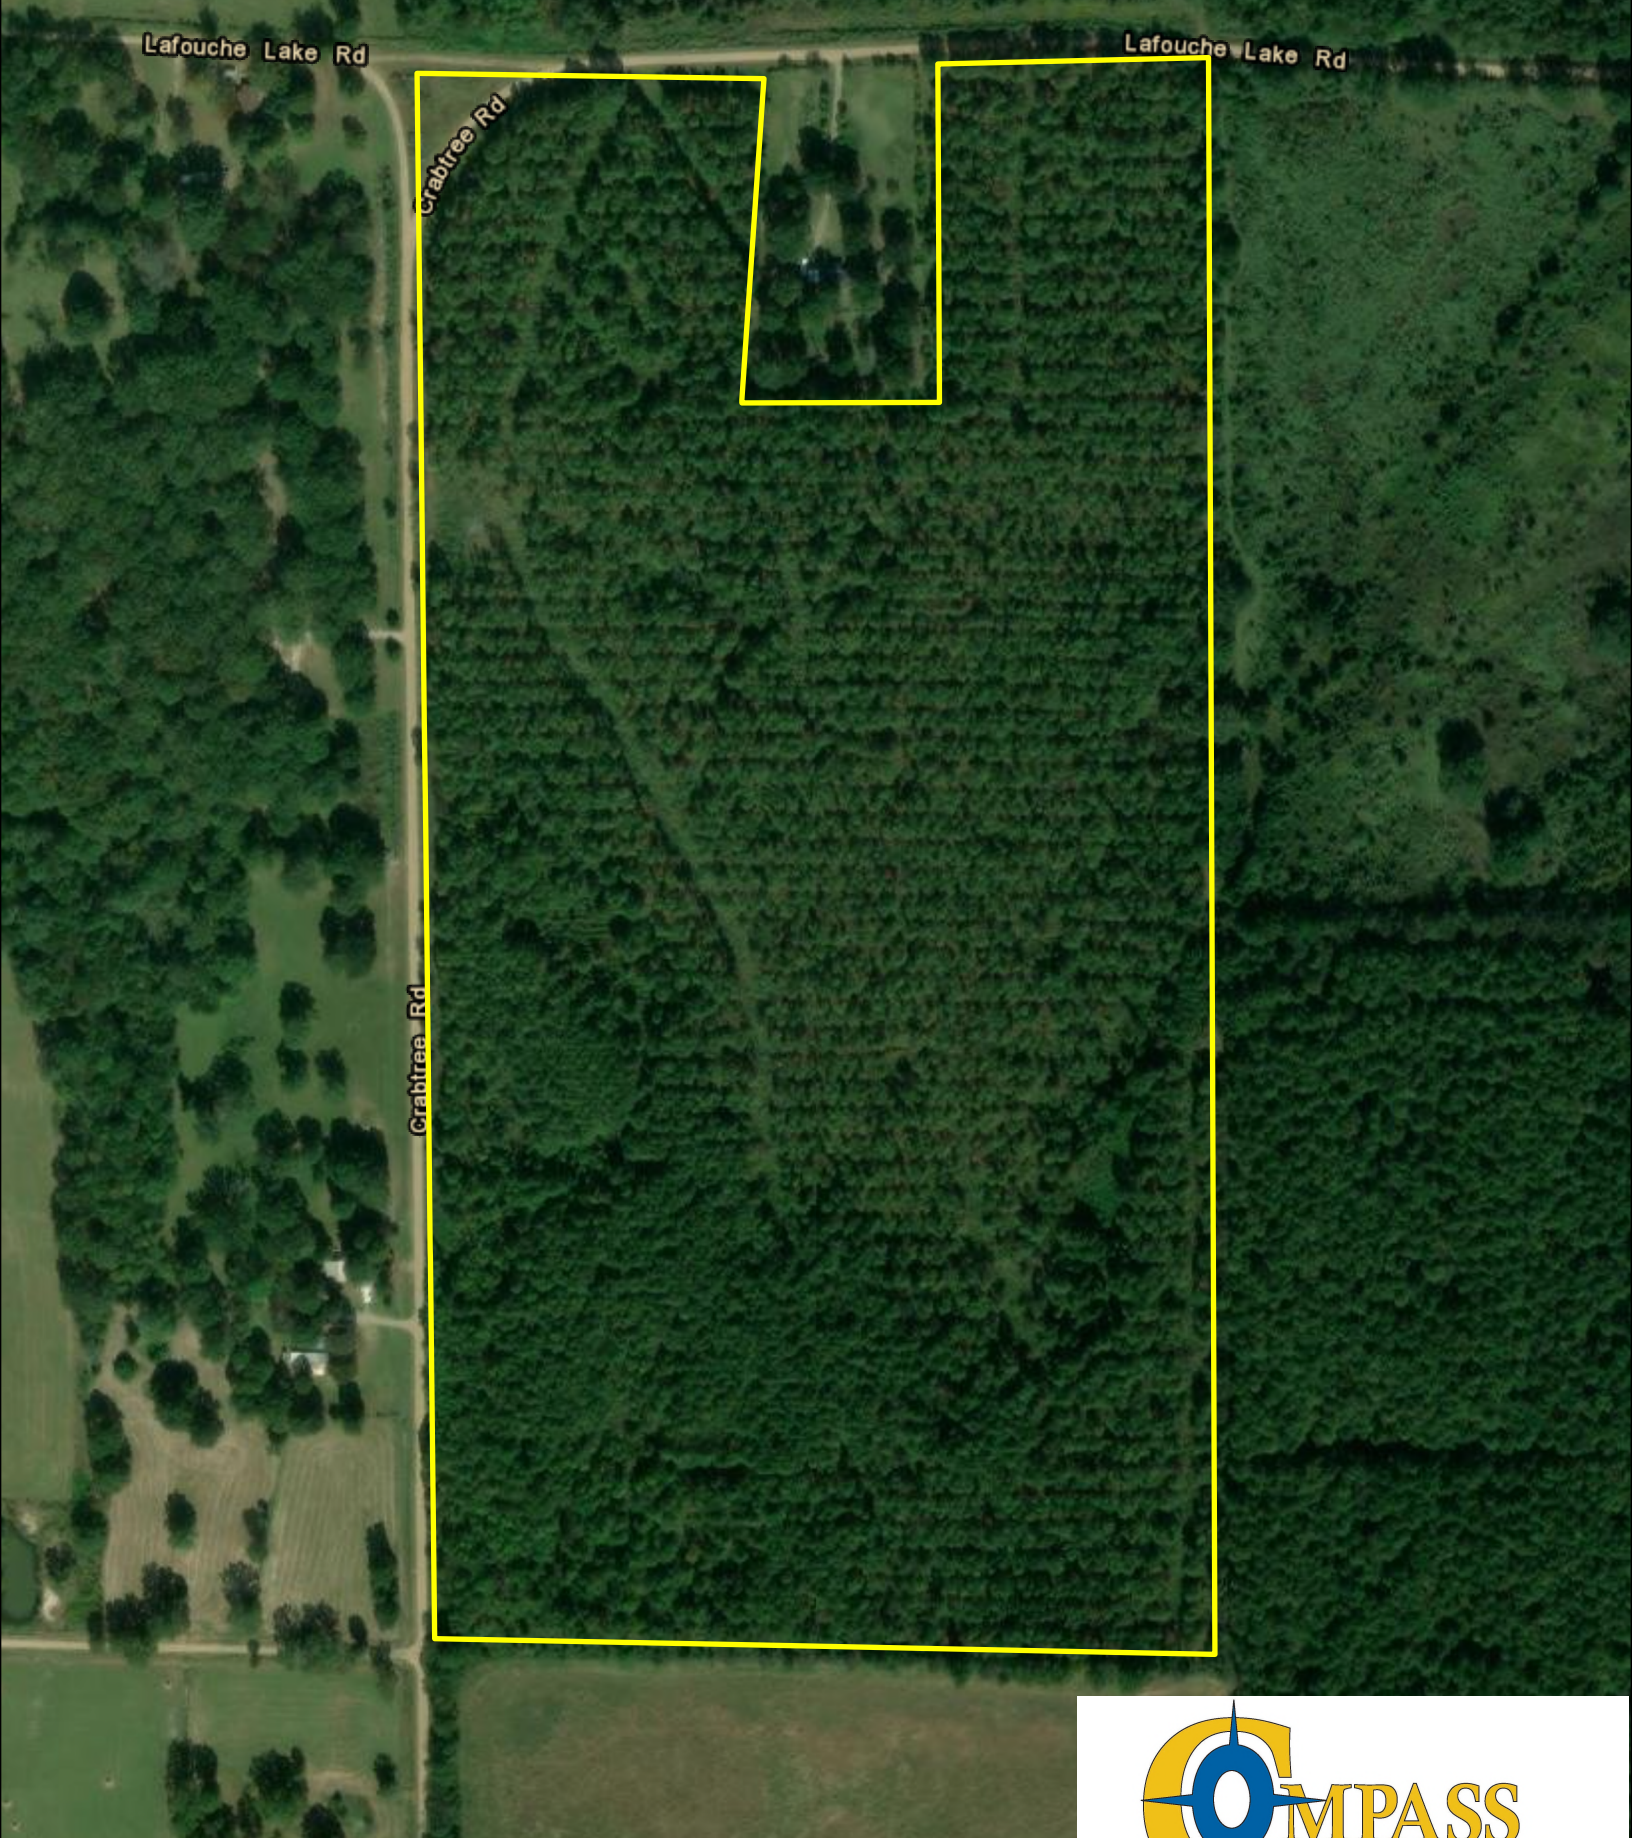

Toney 1 Tract

Chicot County, AR +/- 74 acres

Toney 1 Tract

Chicot County, AR +/- 74 acres

Toney 1 Tract

Chicot County, AR +/- 74 acres

Lafouche Lake Rd

Lafouche Lake Rd

Crabtree Rd

Crabtree Rd

Toney 1 Tract

Chicot County, AR +/- 74 acres

Covertype	Stand	SUM_GISAcres
NP - Right Of Way	1	1.22
Pine Plantation 2000	2	72.35

Legend

Covertype

- NP - Right Of Way
- Pine Plantation 2000