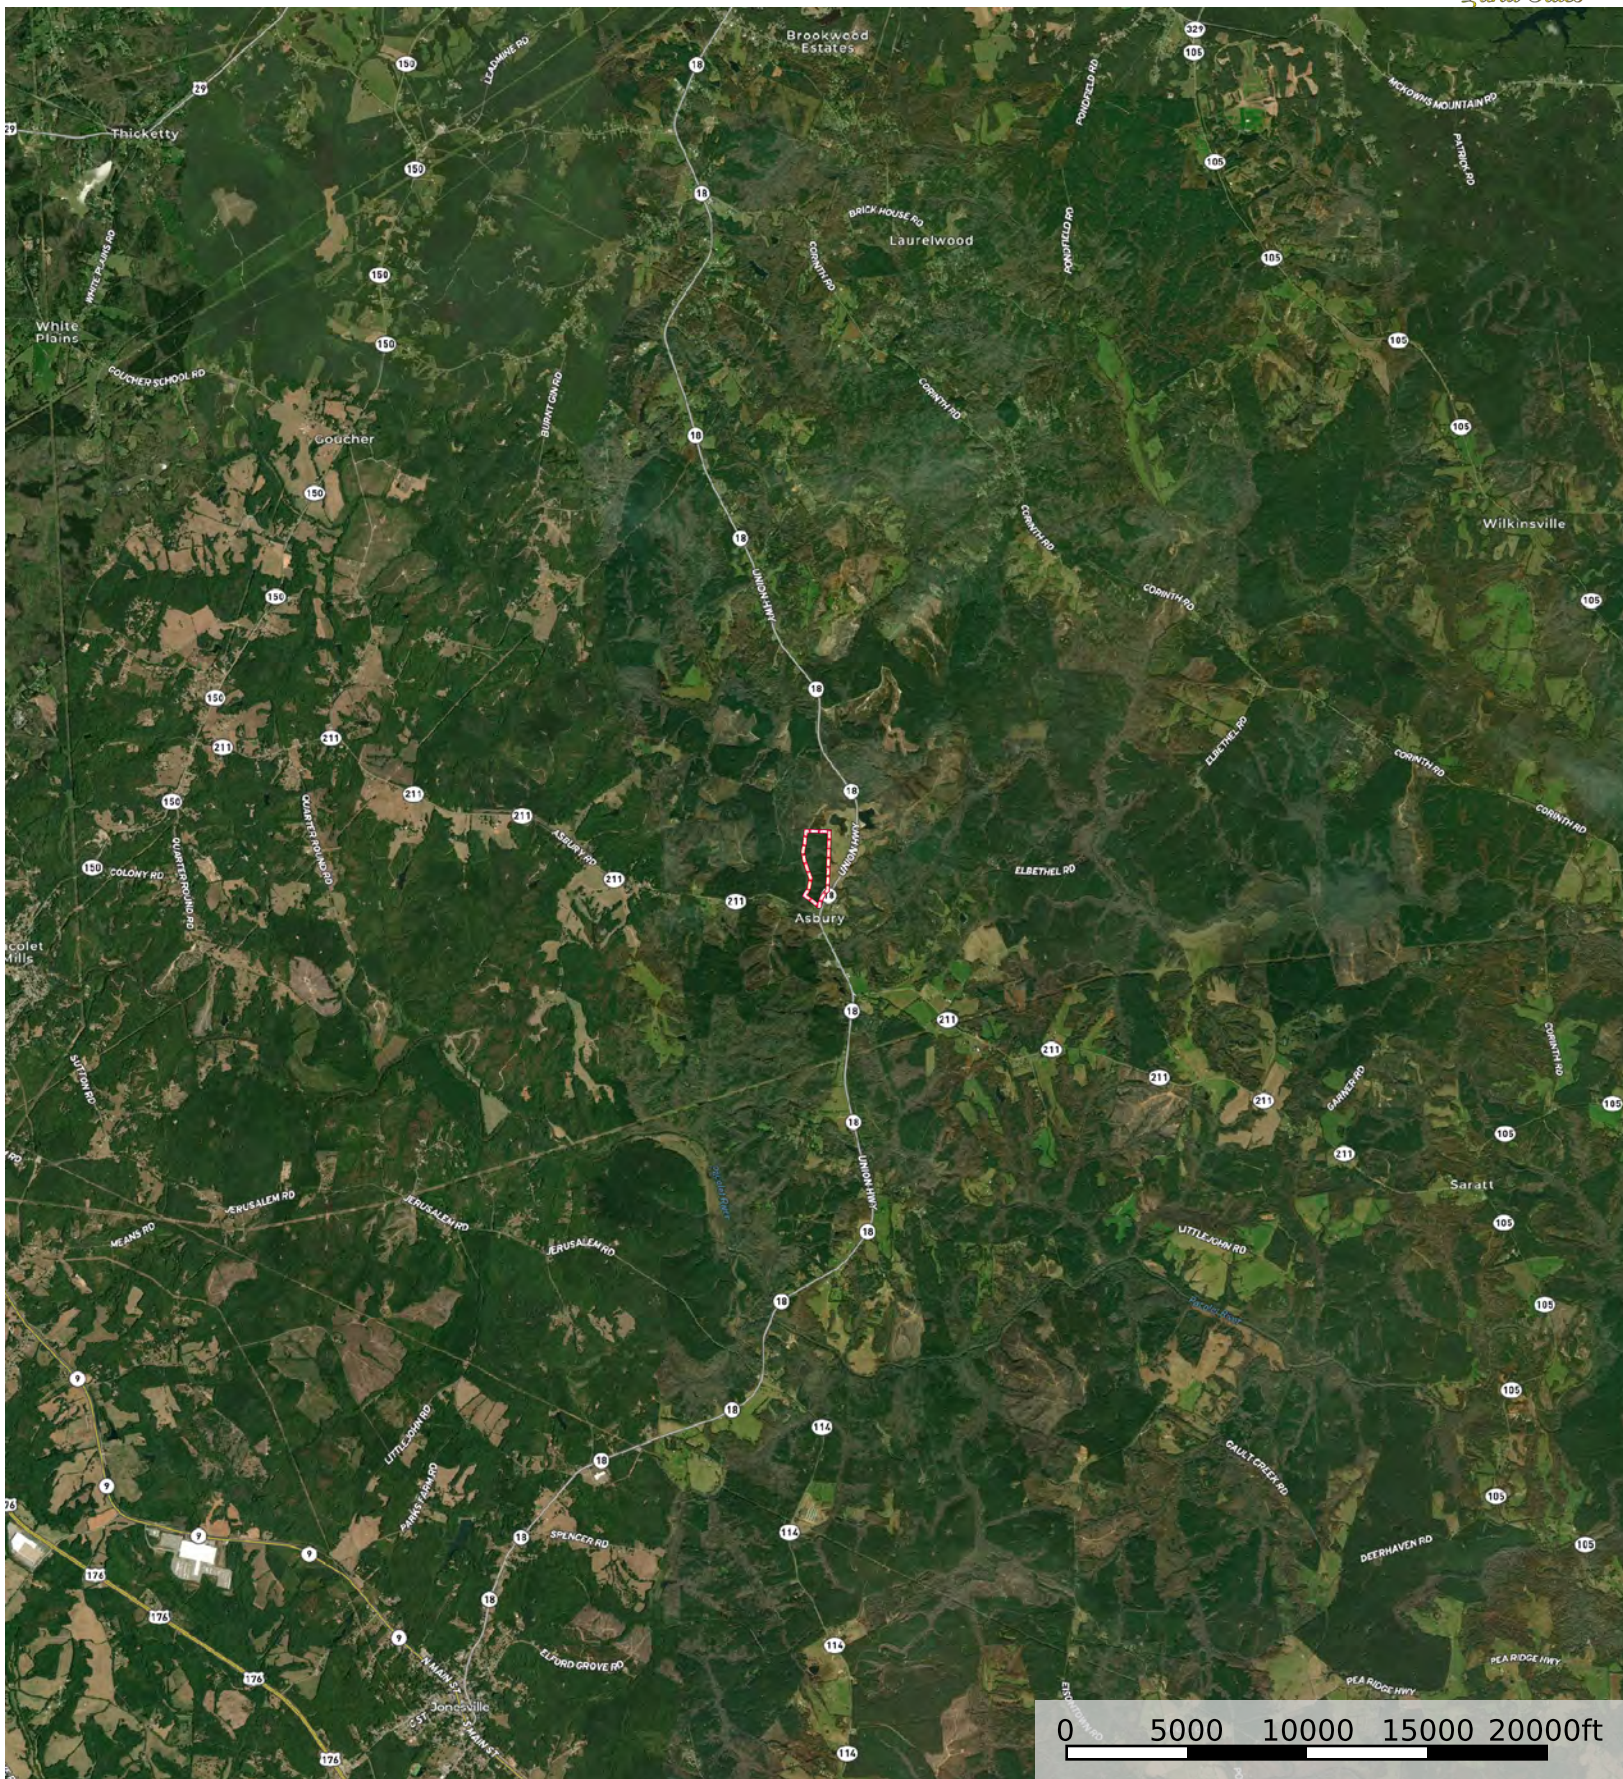

Union Hwy Tract

Cherokee County, South Carolina, 60 AC +/-

 Union Hwy Tract

Union Hwy Tract

Union Hwy Tract

Cherokee County, SC +/- 60 acres

Legend

CK_1113_9