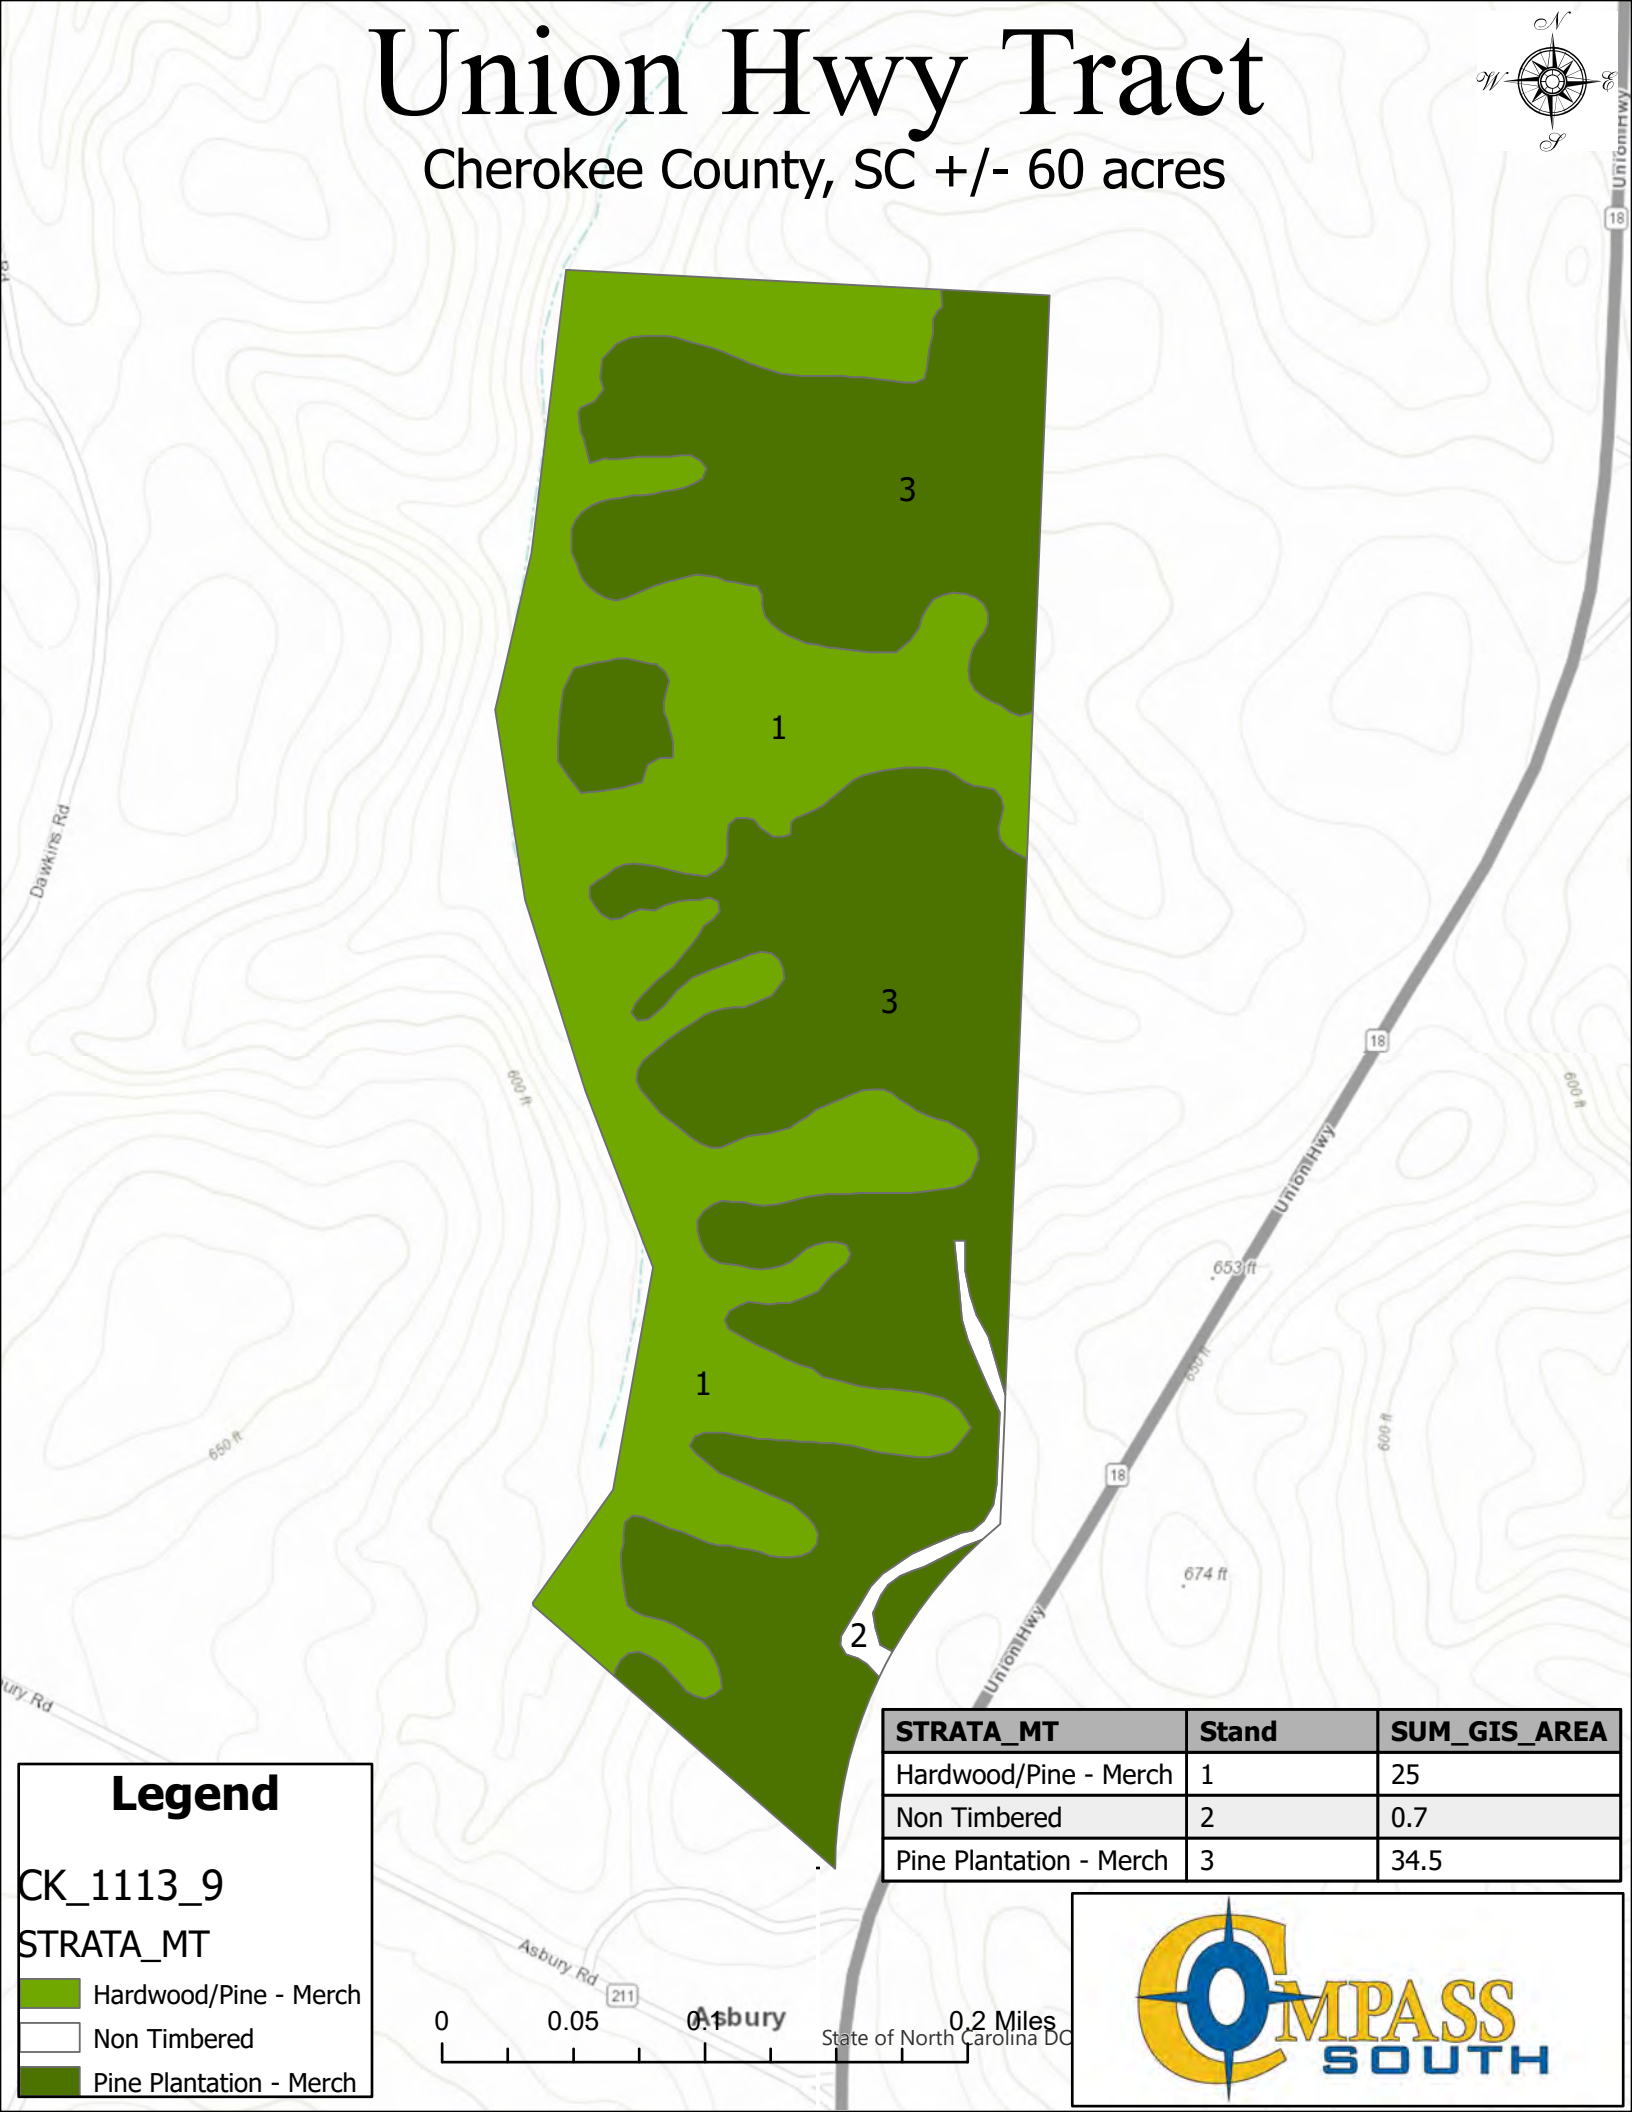

Union Hwy Tract

Cherokee County, South Carolina, 60 AC +/-

 Union Hwy Tract

Union Hwy Tract

Union Hwy Tract

Cherokee County, SC +/- 60 acres

Legend

CK_1113_9

STRATA_MT

-  Hardwood/Pine - Merch
-  Non Timbered
-  Pine Plantation - Merch

STRATA_MT	Stand	SUM_GIS_AREA
Hardwood/Pine - Merch	1	25
Non Timbered	2	0.7
Pine Plantation - Merch	3	34.5