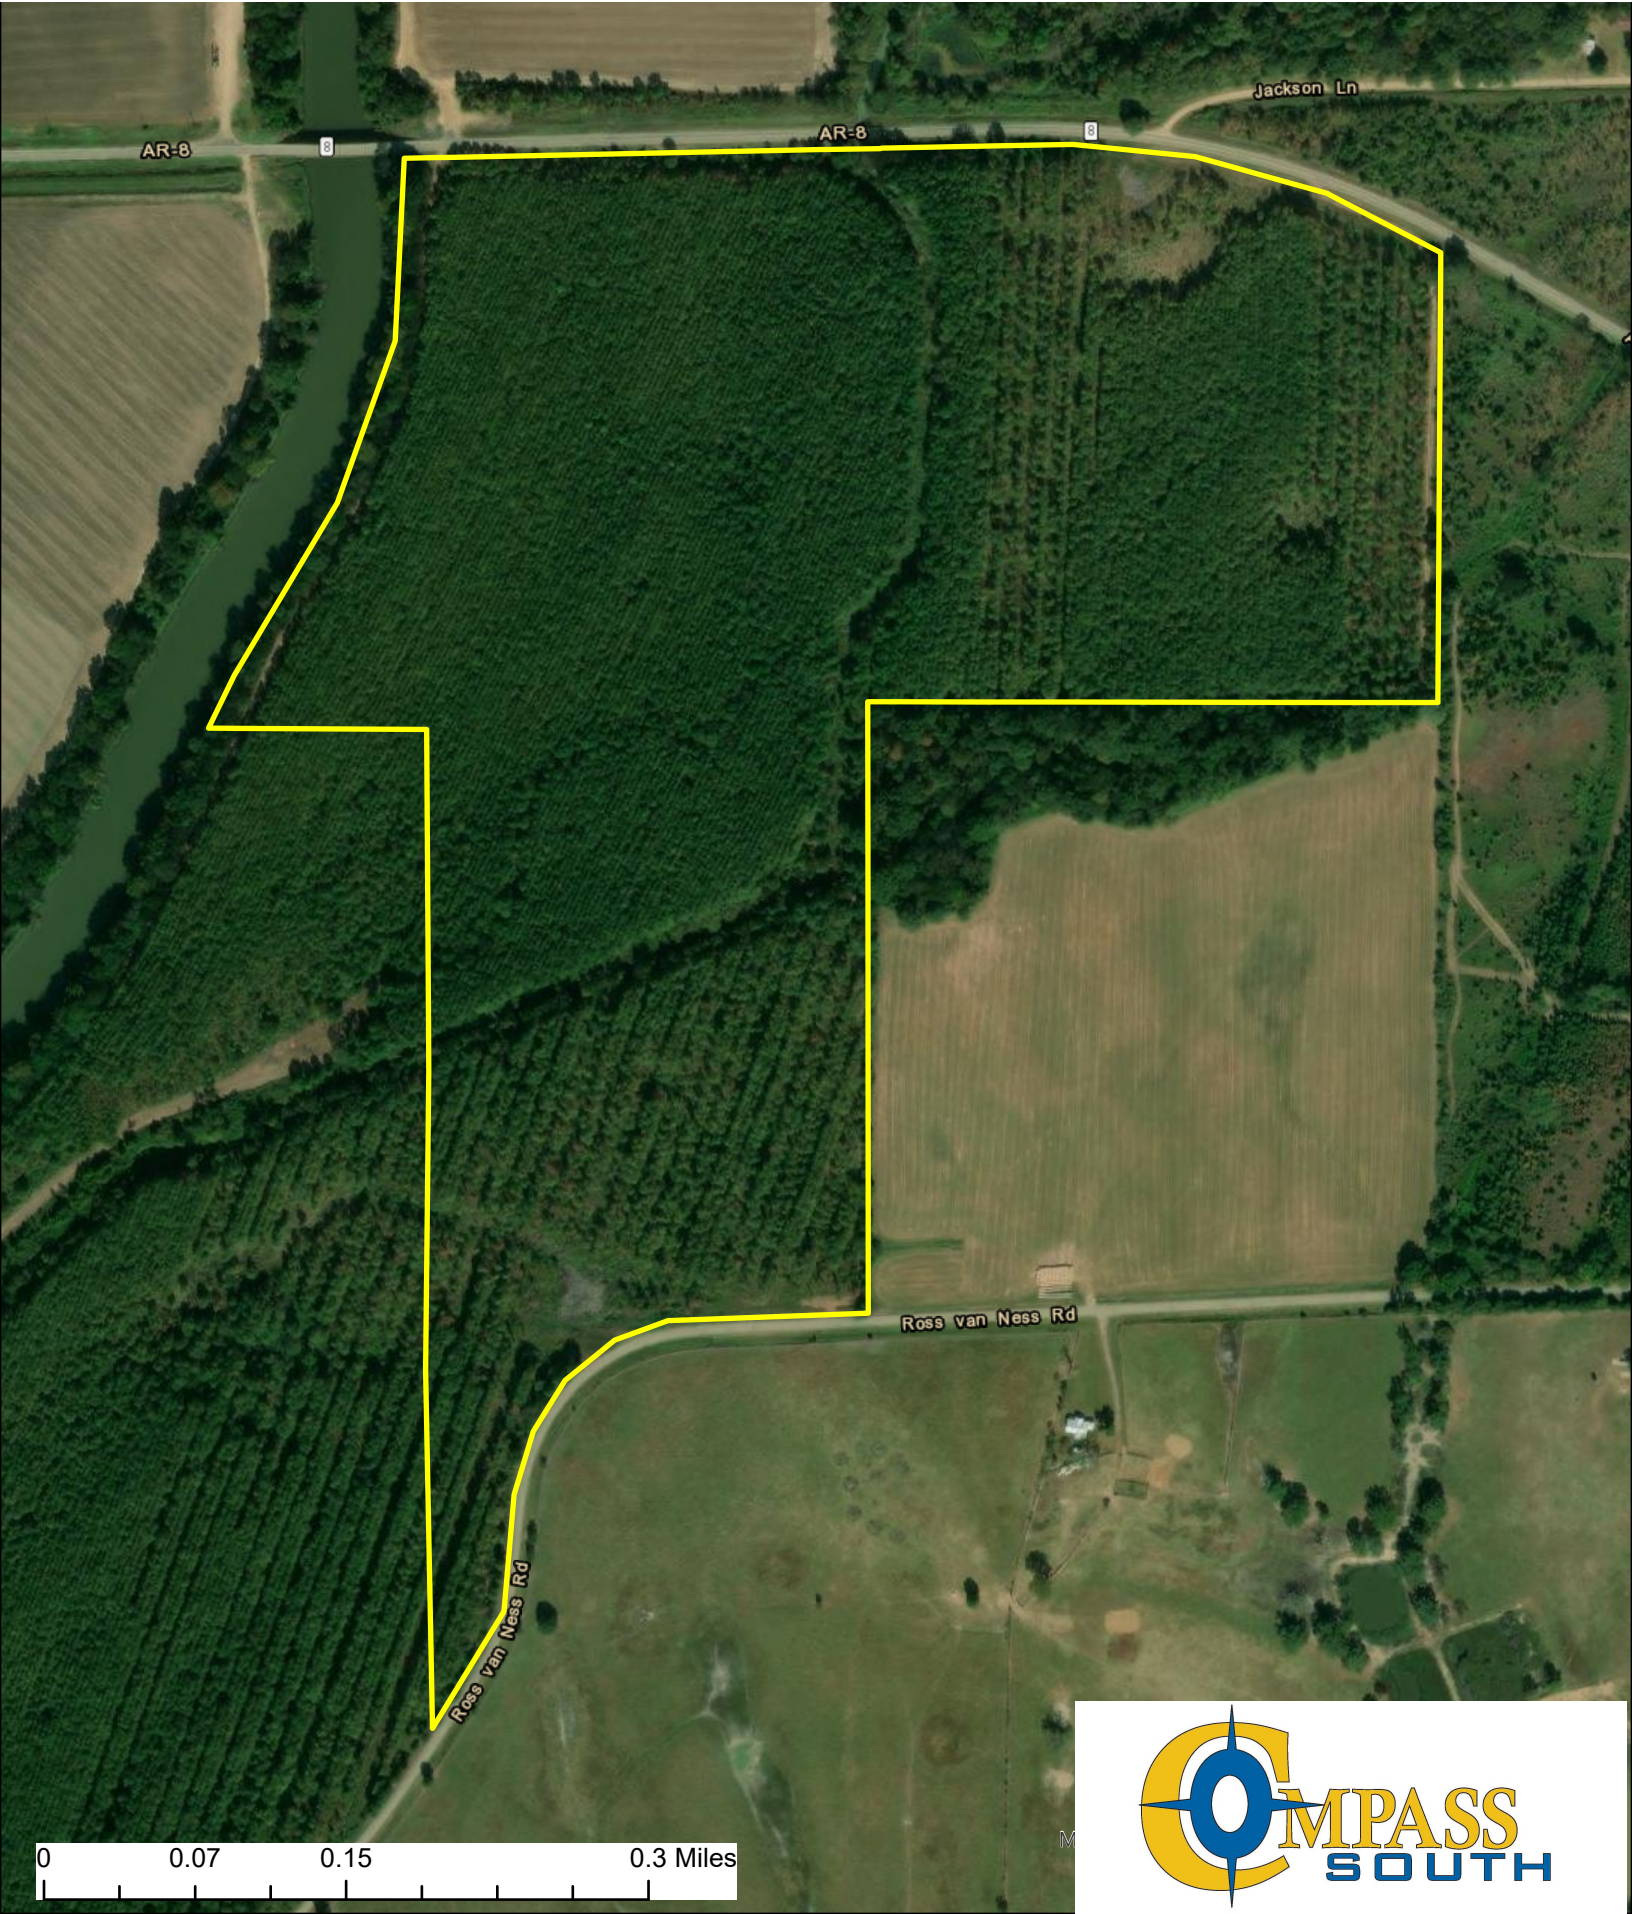

Woodall North Tract

Chicot County, AR +/- 99 acres

Woodall North Tract

Chicot County, AR +/- 99 acres

Woodall North Tract

Chicot County, AR +/- 99 acres

0 0.07 0.15 0.3 Miles

Woodall North Tract

Chicot County, AR +/- 99 acres

Covertypes	Stand	SUM_ENCLOSED_A
NP - Water	1	7.4
NP - Wildlife Food Plot	2	1
Pine Plantation 2000Lob	3	91.7

Legend

Covertypes

- NP - Water
- NP - Wildlife Food Plot
- Pine Plantation 2000Lob

0 0.05 0.1 0.2 Miles