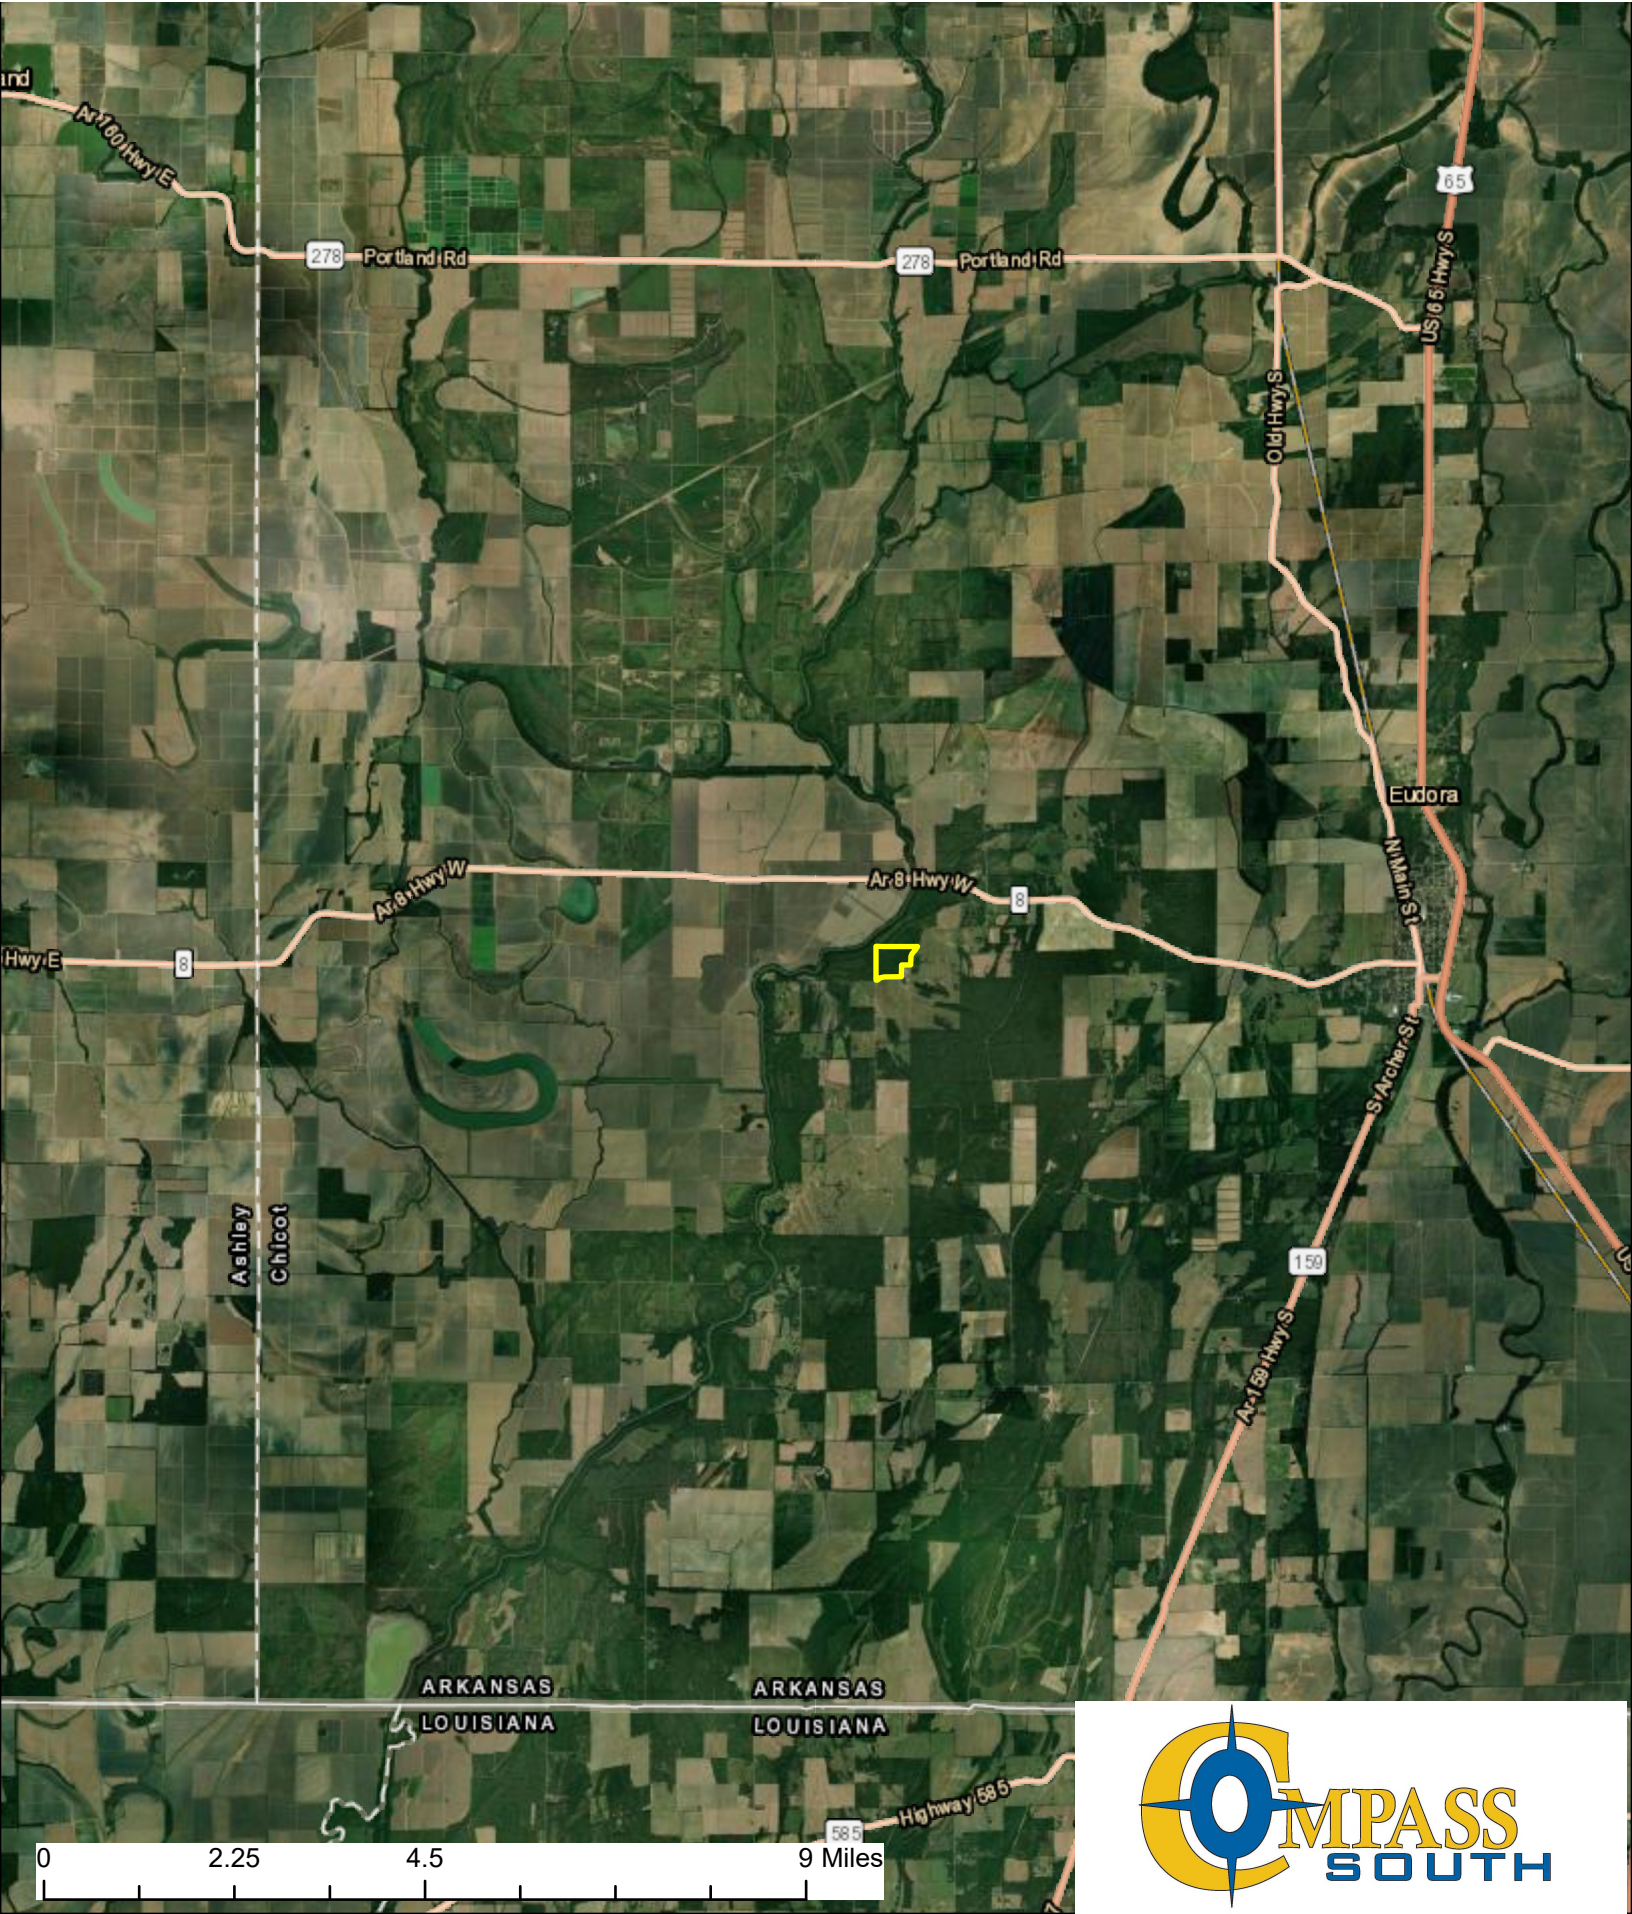

Woodall South Tract

Chicot County, AR +/- 61 acres

Woodall South Tract

Chicot County, AR +/- 61 acres

Woodall South Tract

Chicot County, AR +/- 61 acres

Ross van Ness Rd

Ross van Ness Rd

0 0.05 0.1 0.2 Miles

Woodall South Tract

Chicot County, AR +/- 61 acres

1

2

120 ft

Whittington Ln

Atkins Ln

Ness Rd

Ross van Ness Rd

Covertypes	Stand	SUM_GISAcres
Loblolly Pine 2000	1	60.2
NP - Water	2	1.7

Legend

Covertypes

- Loblolly Pine 2000
- NP - Water