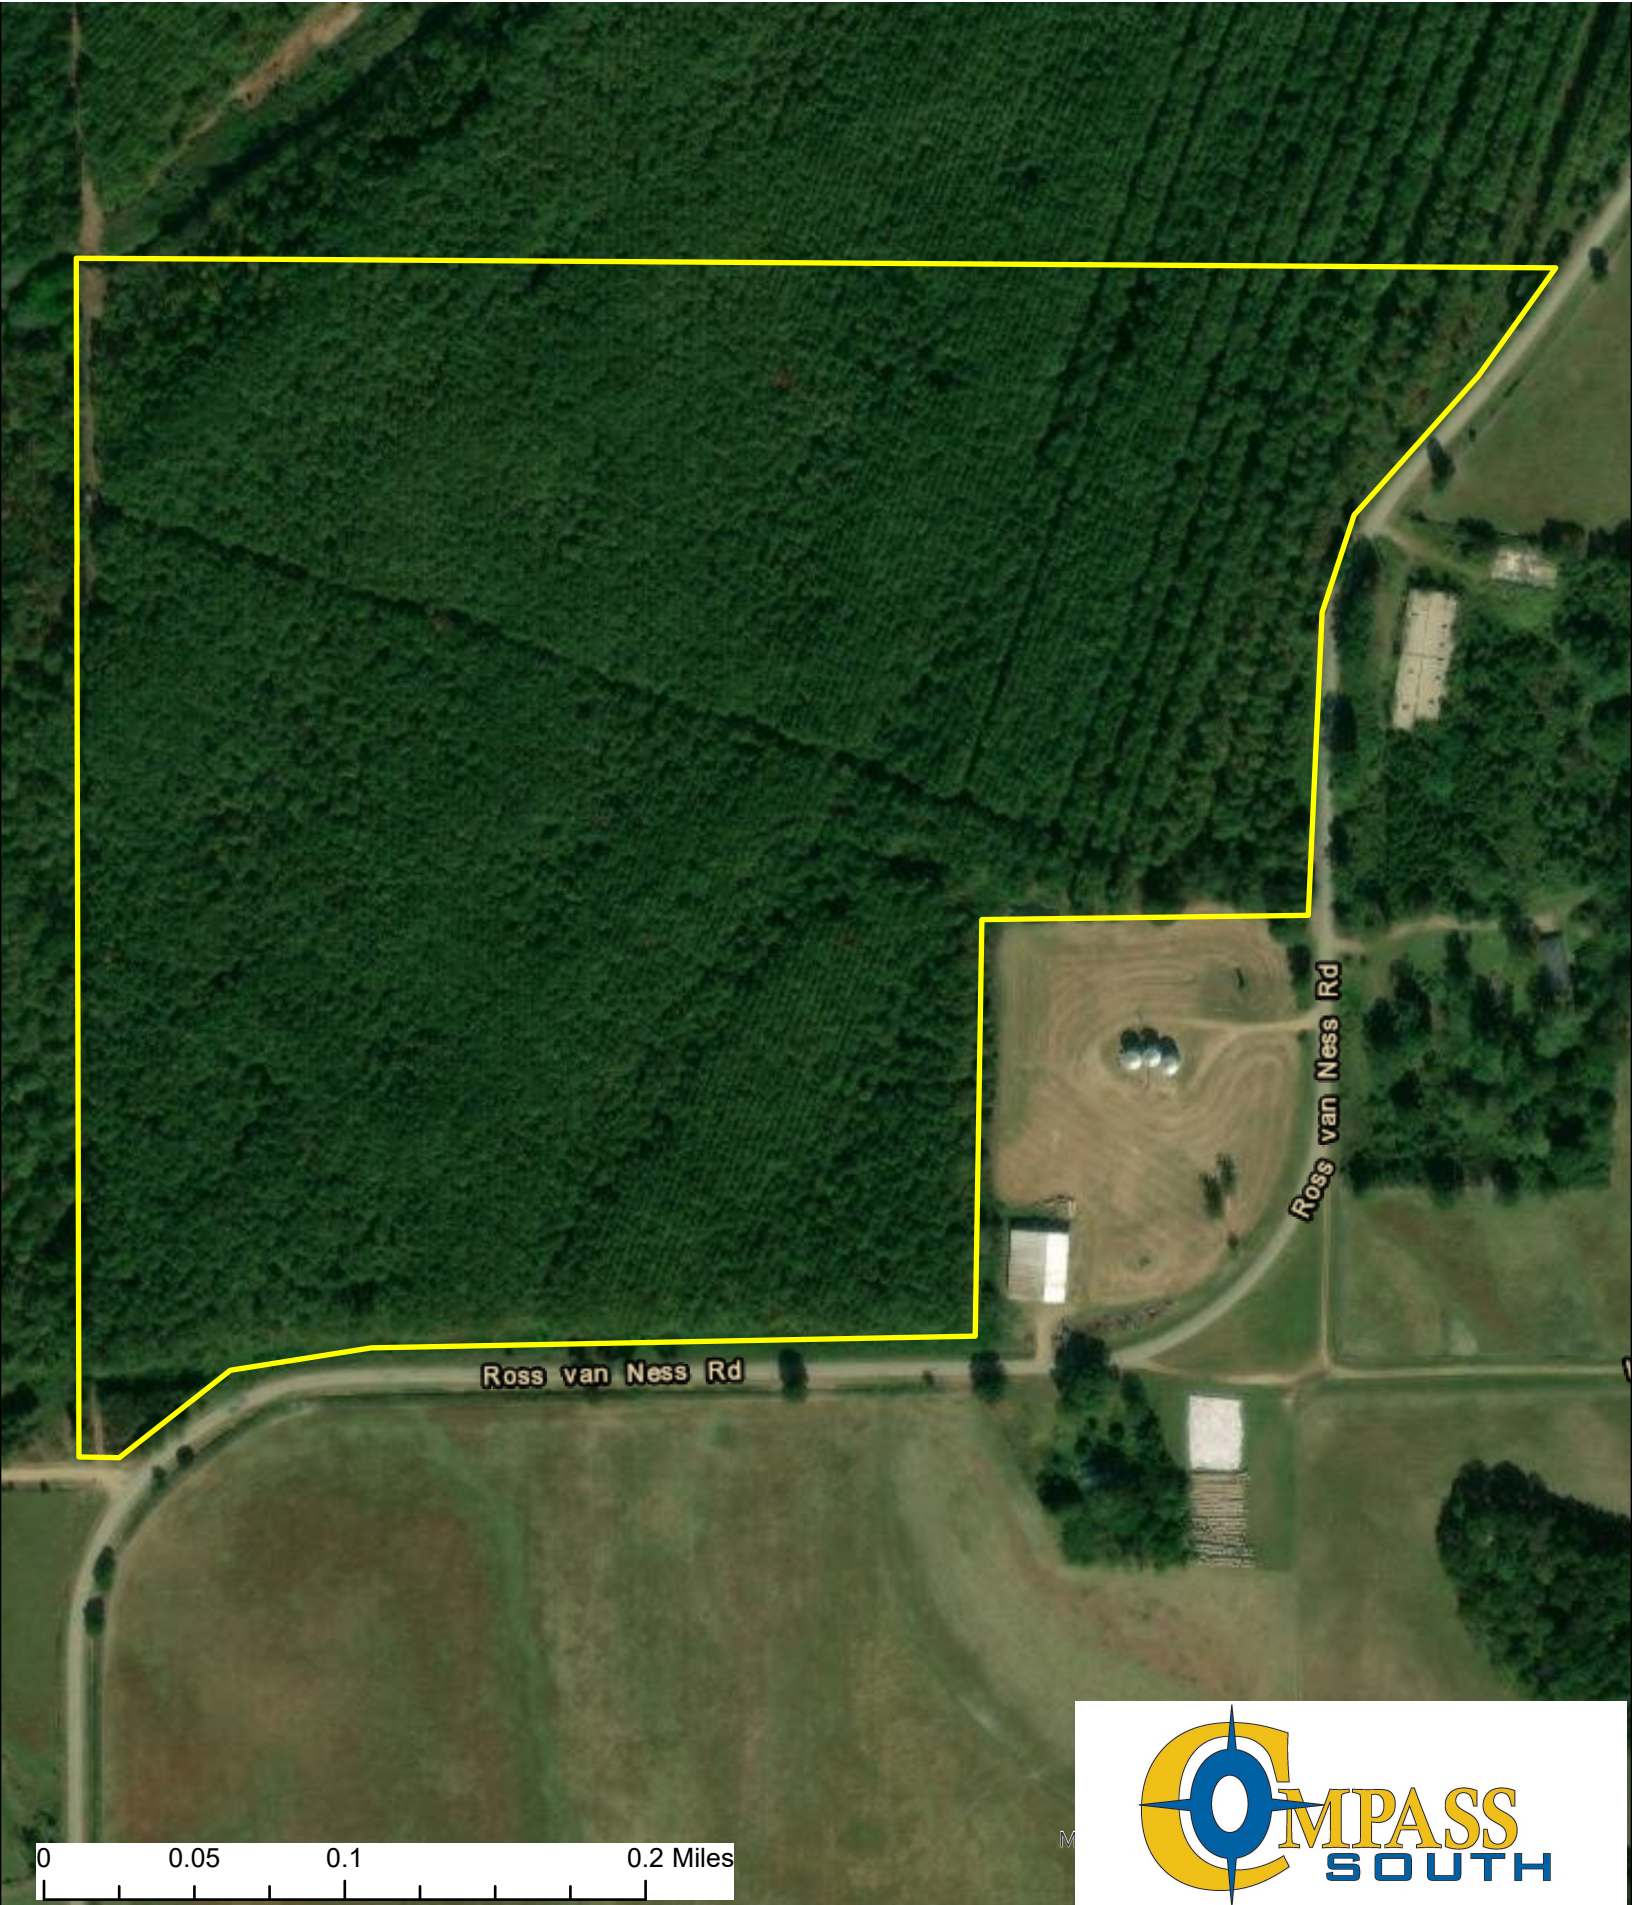

Woodall South Tract

Chicot County, AR +/- 61 acres

Woodall South Tract

Chicot County, AR +/- 61 acres

Woodall South Tract

Chicot County, AR +/- 61 acres

Ross van Ness Rd

Ross van Ness Rd

0 0.05 0.1 0.2 Miles

Woodall South Tract

Chicot County, AR +/- 61 acres

1

2

120 ft

Whittington Ln

Atkins Ln

Ness Rd

Ross van Ness Rd

Covertypes	Stand	SUM_GISAcres
Loblolly Pine 2000	1	60.2
NP - Water	2	1.7

Legend

Covertypes

- Loblolly Pine 2000
- NP - Water