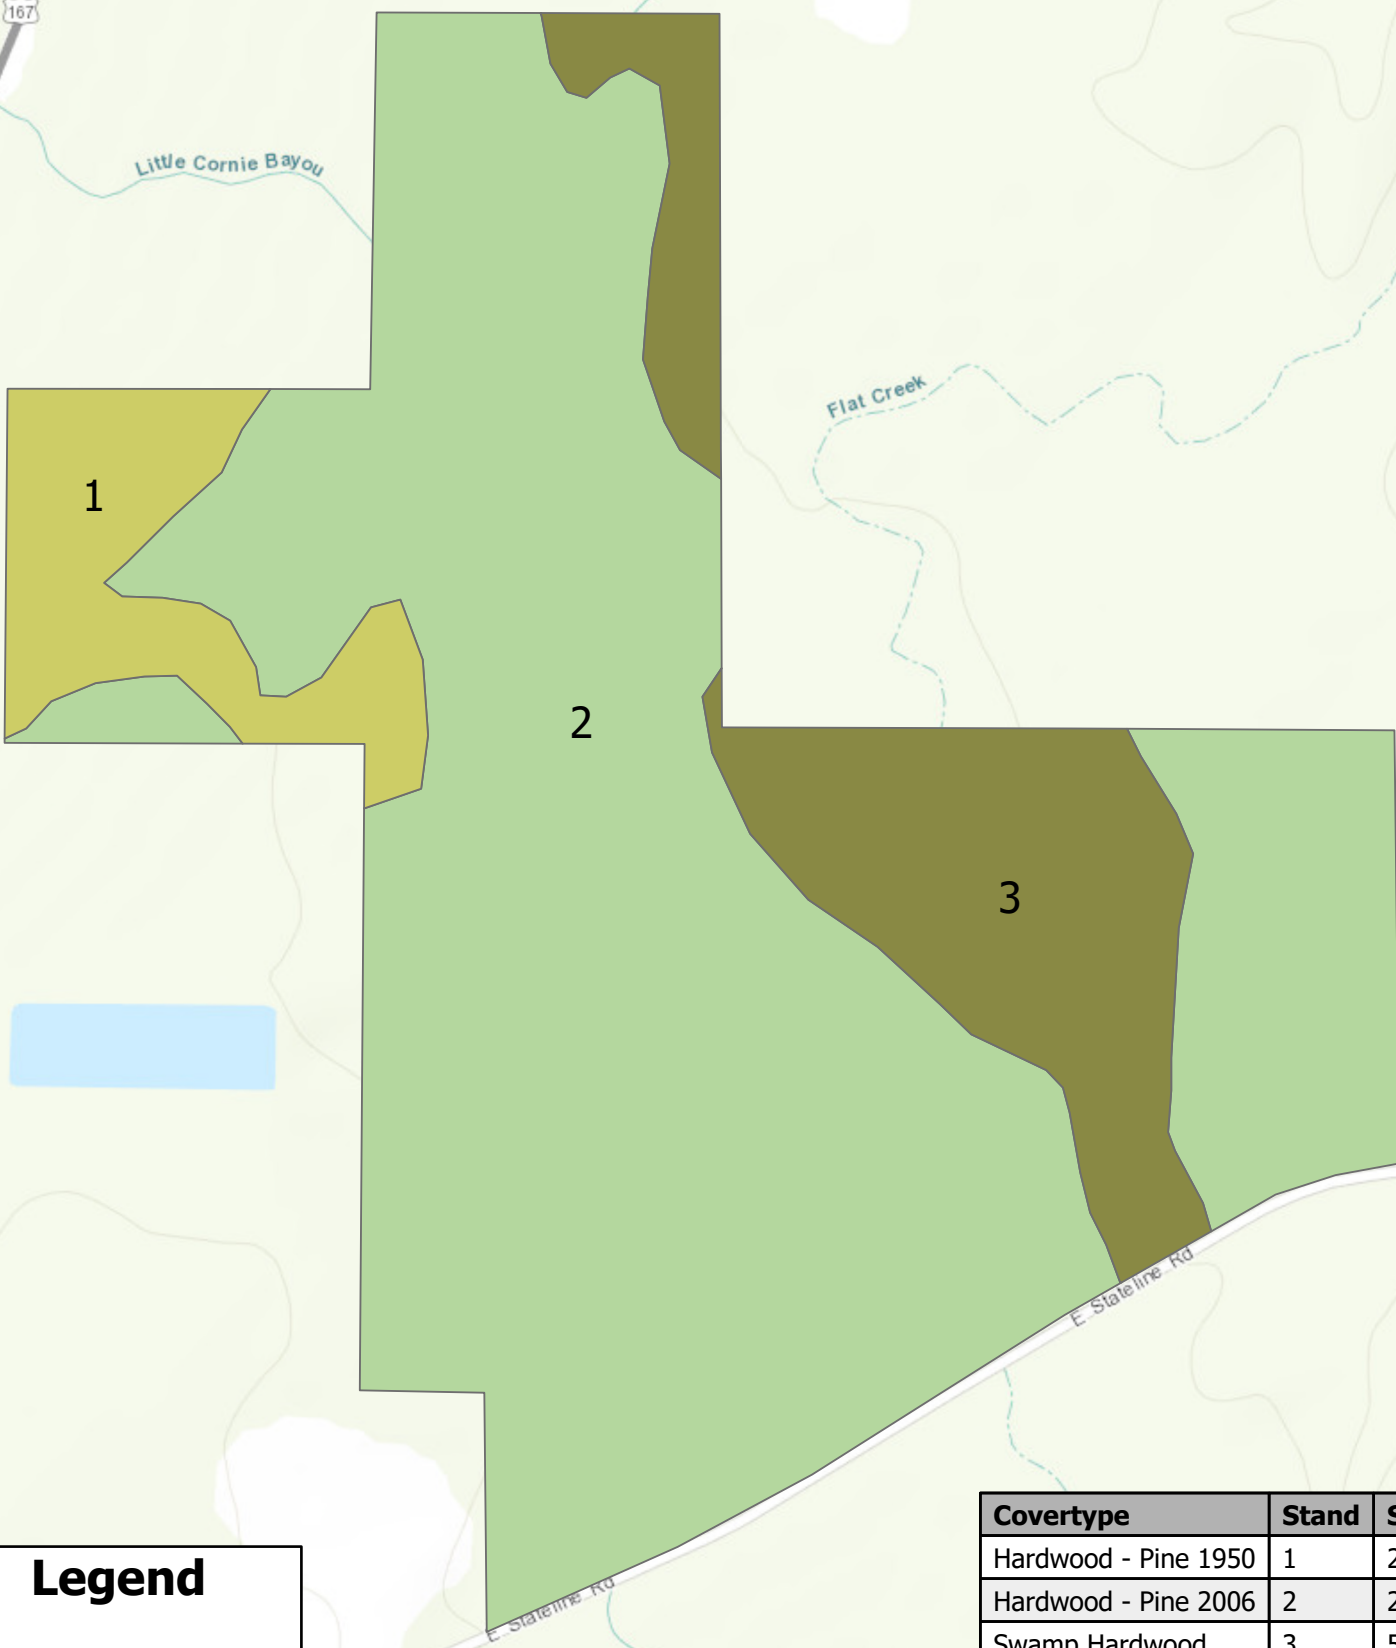

C2 Tract

Union County, AR +/- 332 acres

C2 Tract

Union County, AR +/- 332 acres

C2 Tract

Union County, AR +/- 332 acres

C2 Tract

Union County, AR +/- 332 acres

167

Little Cornie Bayou

Flat Creek

1

2

3

E. State line Rd

Legend

- C2TR
- Covertypes
- Hardwood - Pine 1950
 - Hardwood - Pine 2006
 - Swamp Hardwood

Covertypes	Stand	SUM_Acres
Hardwood - Pine 1950	1	253.3
Hardwood - Pine 2006	2	25.4
Swamp Hardwood	3	53.9

0 0.1 0.2 0.4 Miles