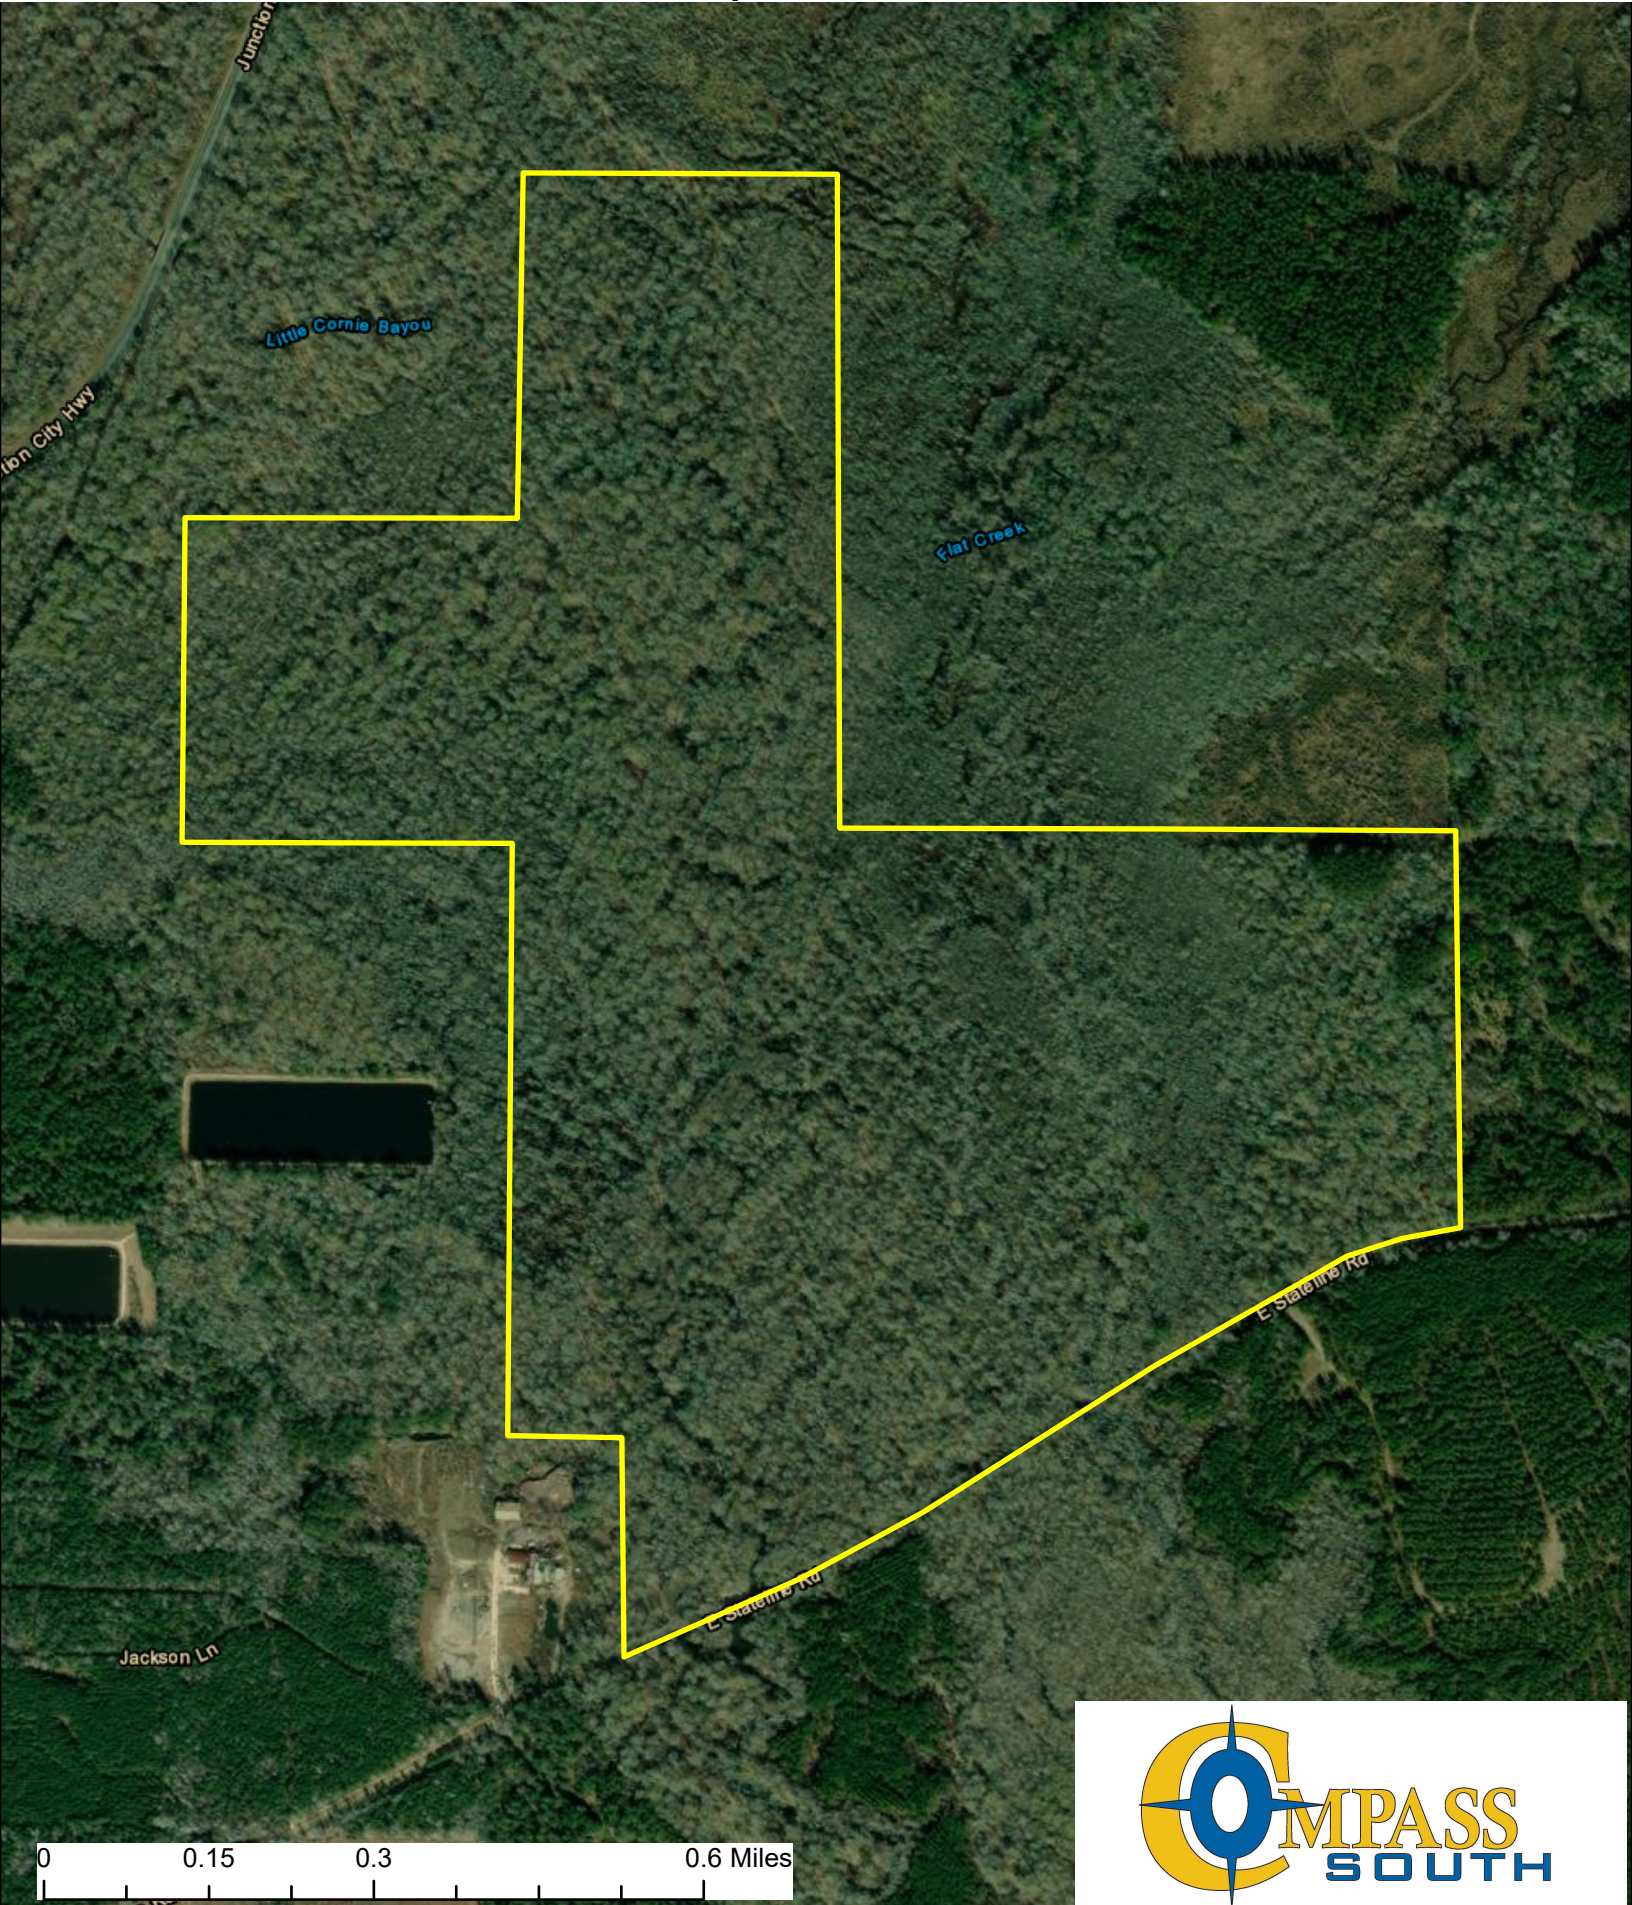

C2 Tract

Union County, AR +/- 332 acres

C2 Tract

Union County, AR +/- 332 acres

C2 Tract

Union County, AR +/- 332 acres

C2 Tract

Union County, AR +/- 332 acres

167

Little Cornie Bayou

Flat Creek

1

2

3

E. State line Rd

Legend

- C2TR
- Covertypes
- Hardwood - Pine 1950
 - Hardwood - Pine 2006
 - Swamp Hardwood

Covertypes	Stand	SUM_Acres
Hardwood - Pine 1950	1	253.3
Hardwood - Pine 2006	2	25.4
Swamp Hardwood	3	53.9

0 0.1 0.2 0.4 Miles