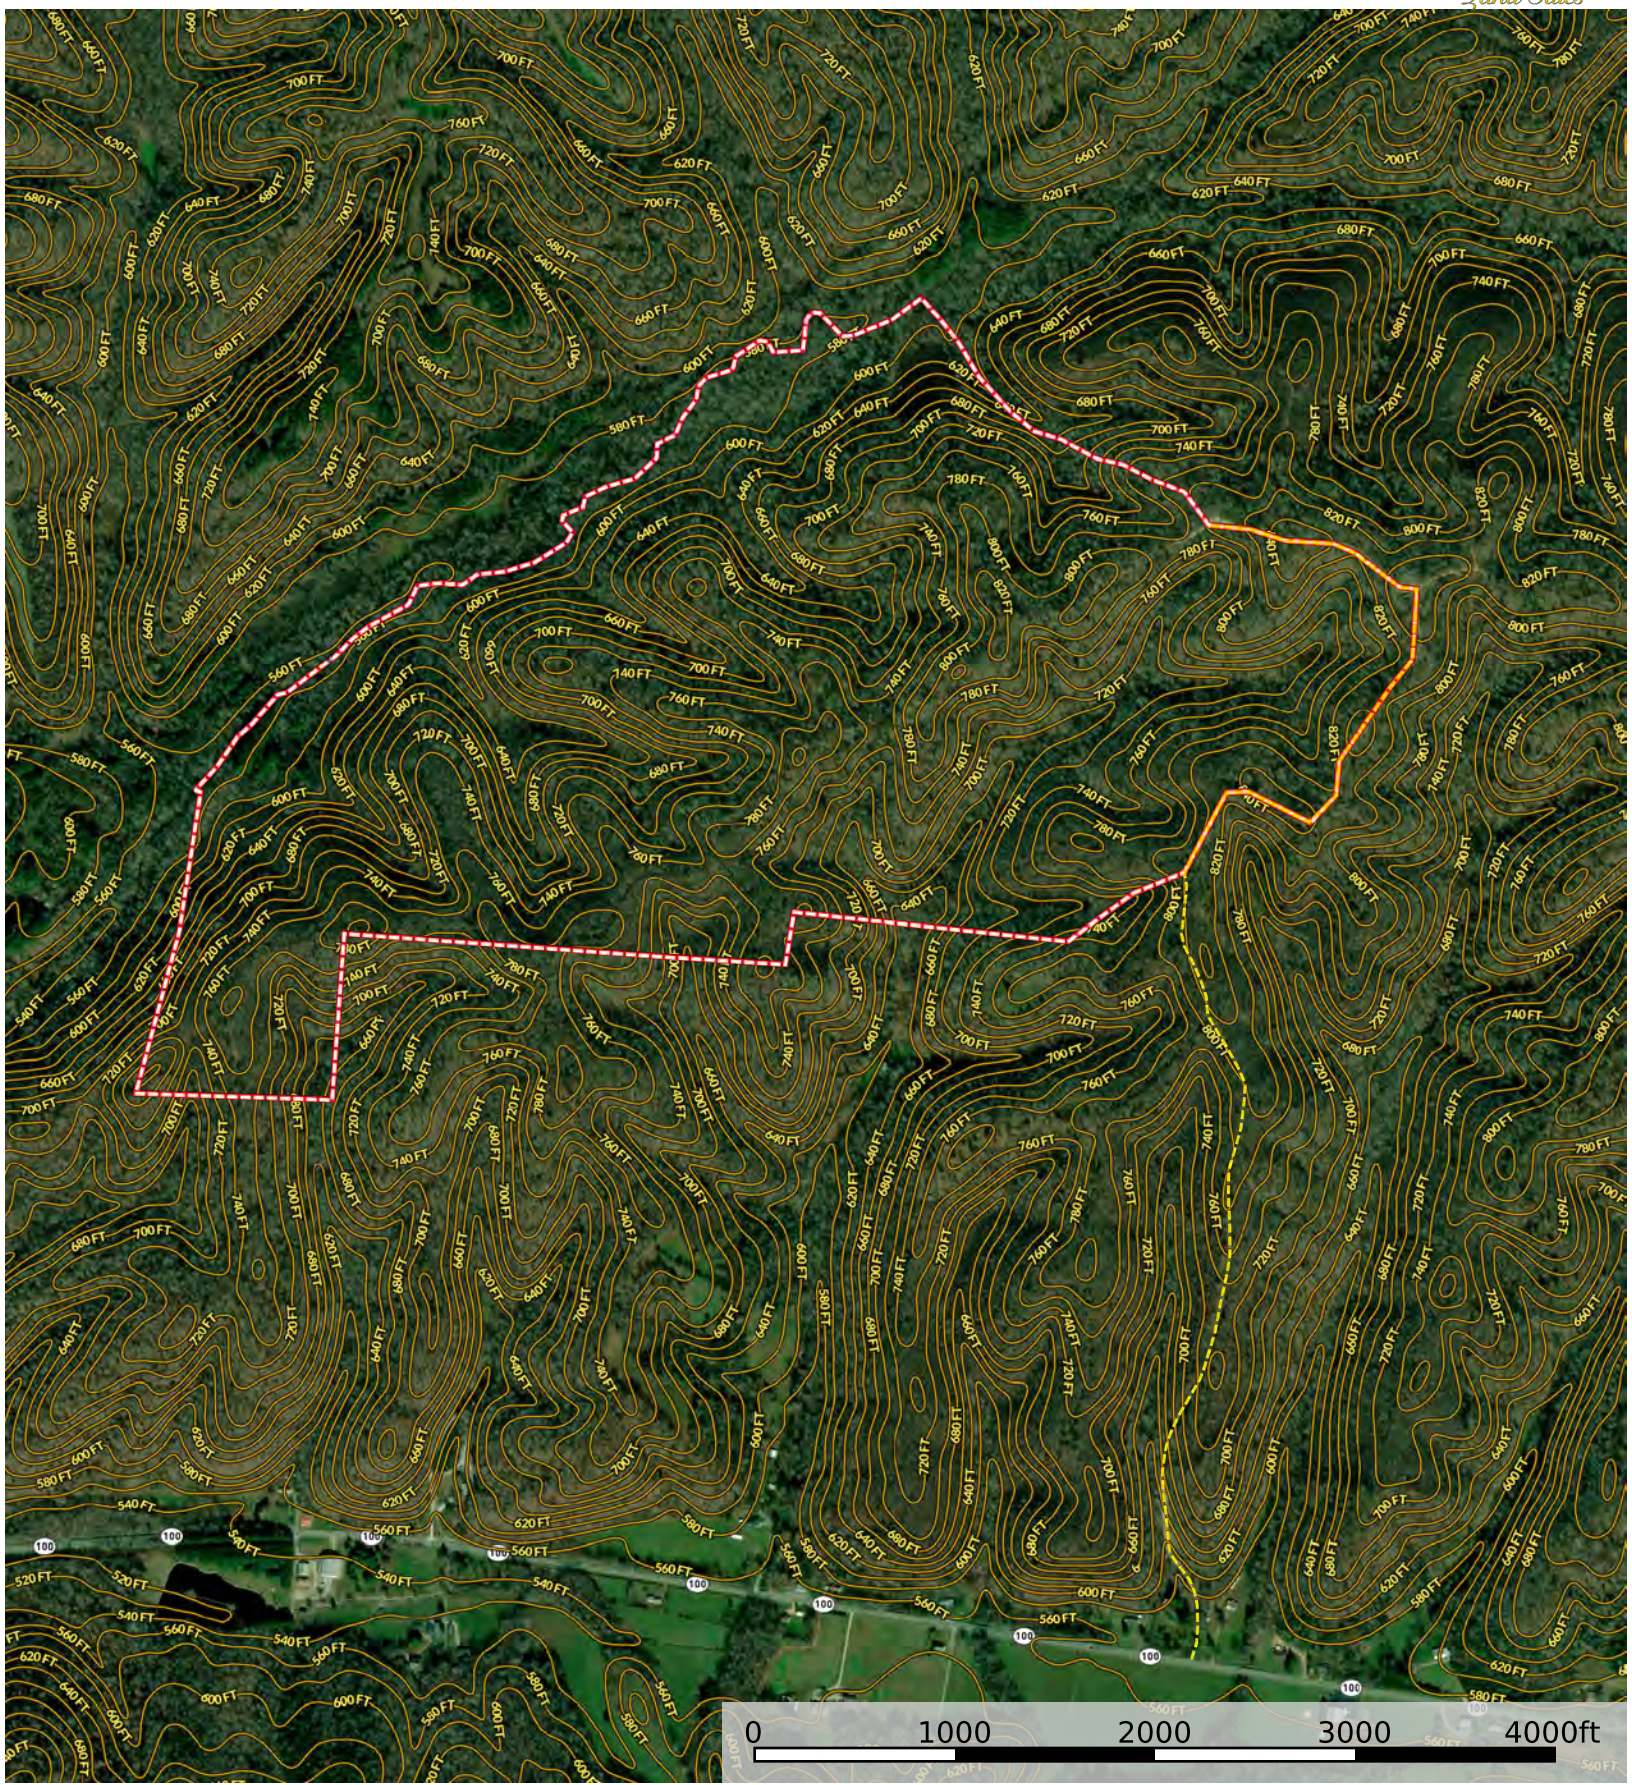

Cave Branch West Tract

Hickman County, Tennessee, 300 AC +/-

Cave Branch West Tract

1831

0 20000 40000 60000 80000ft

Boundary

Cave Branch West Tract

Hickman County, Tennessee, 300 AC +/-

--- Shared Access Road □ Boundary

--- Shared Access Road □ Boundary

Cave Branch West Tract

Hickman County, Tennessee, 300 AC +/-

--- Shared Access Road □ Boundary