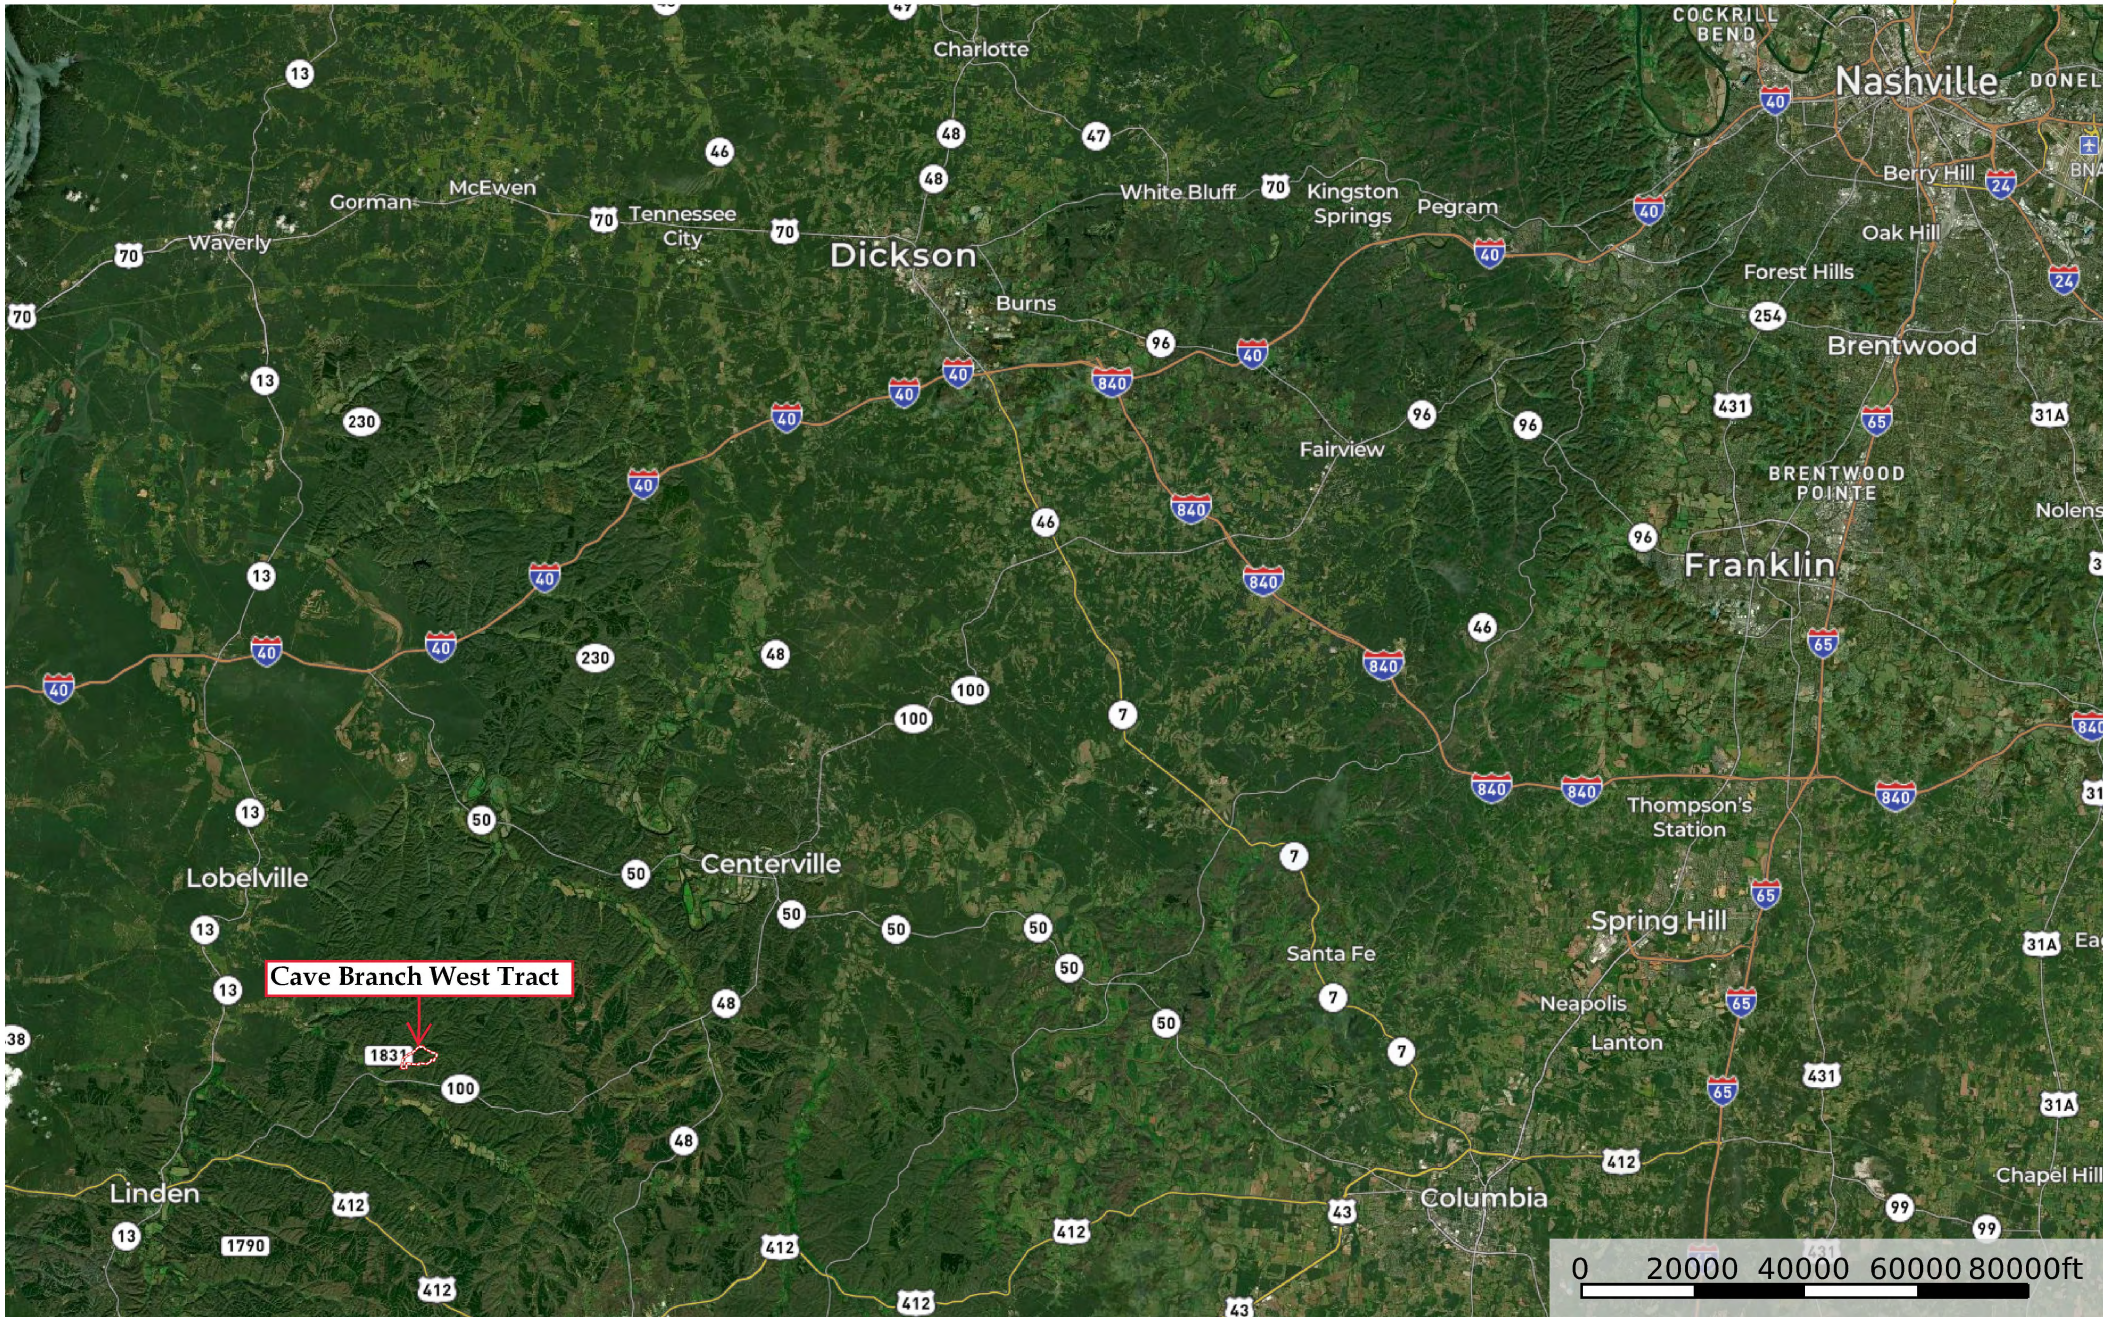

Cave Branch West Tract

Hickman County, Tennessee, 300 AC +/-

Cave Branch West Tract

1831

0 20000 40000 60000 80000ft

Boundary

Cave Branch West Tract

Hickman County, Tennessee, 300 AC +/-

--- Shared Access Road □ Boundary

--- Shared Access Road □ Boundary

Cave Branch West Tract

Hickman County, Tennessee, 300 AC +/-

--- Shared Access Road □ Boundary