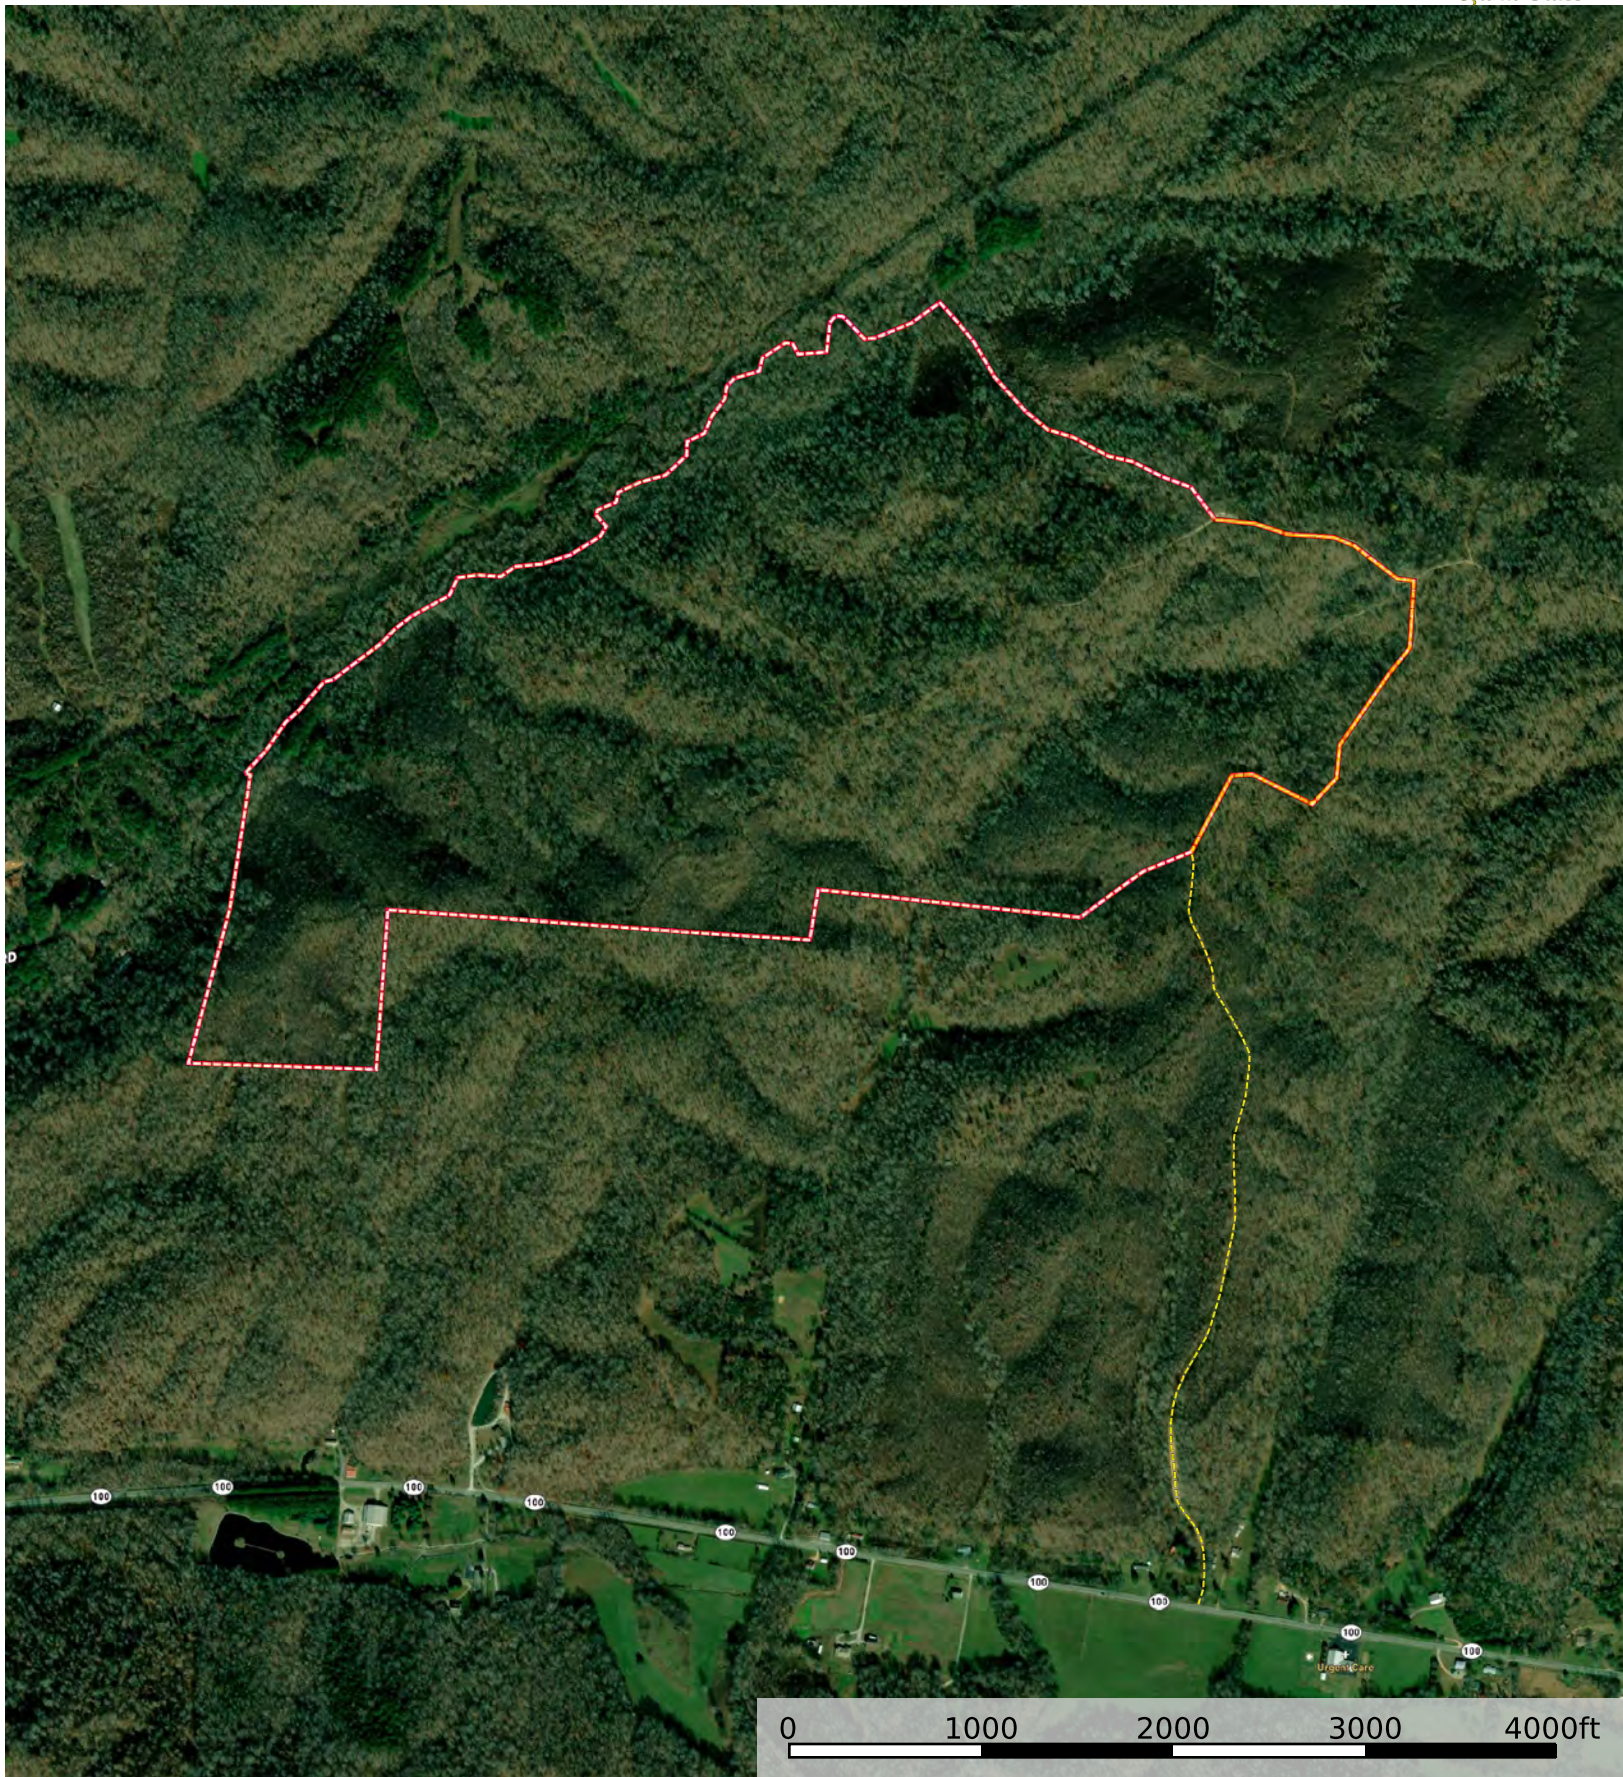

Cave Branch West Tract

Hickman County, Tennessee, 300 AC +/-

Cave Branch West Tract

1831

0 20000 40000 60000 80000ft

Boundary

Cave Branch West Tract

Hickman County, Tennessee, 300 AC +/-

--- Shared Access Road □ Boundary

--- Shared Access Road □ Boundary

Cave Branch West Tract

Hickman County, Tennessee, 300 AC +/-

--- Shared Access Road □ Boundary