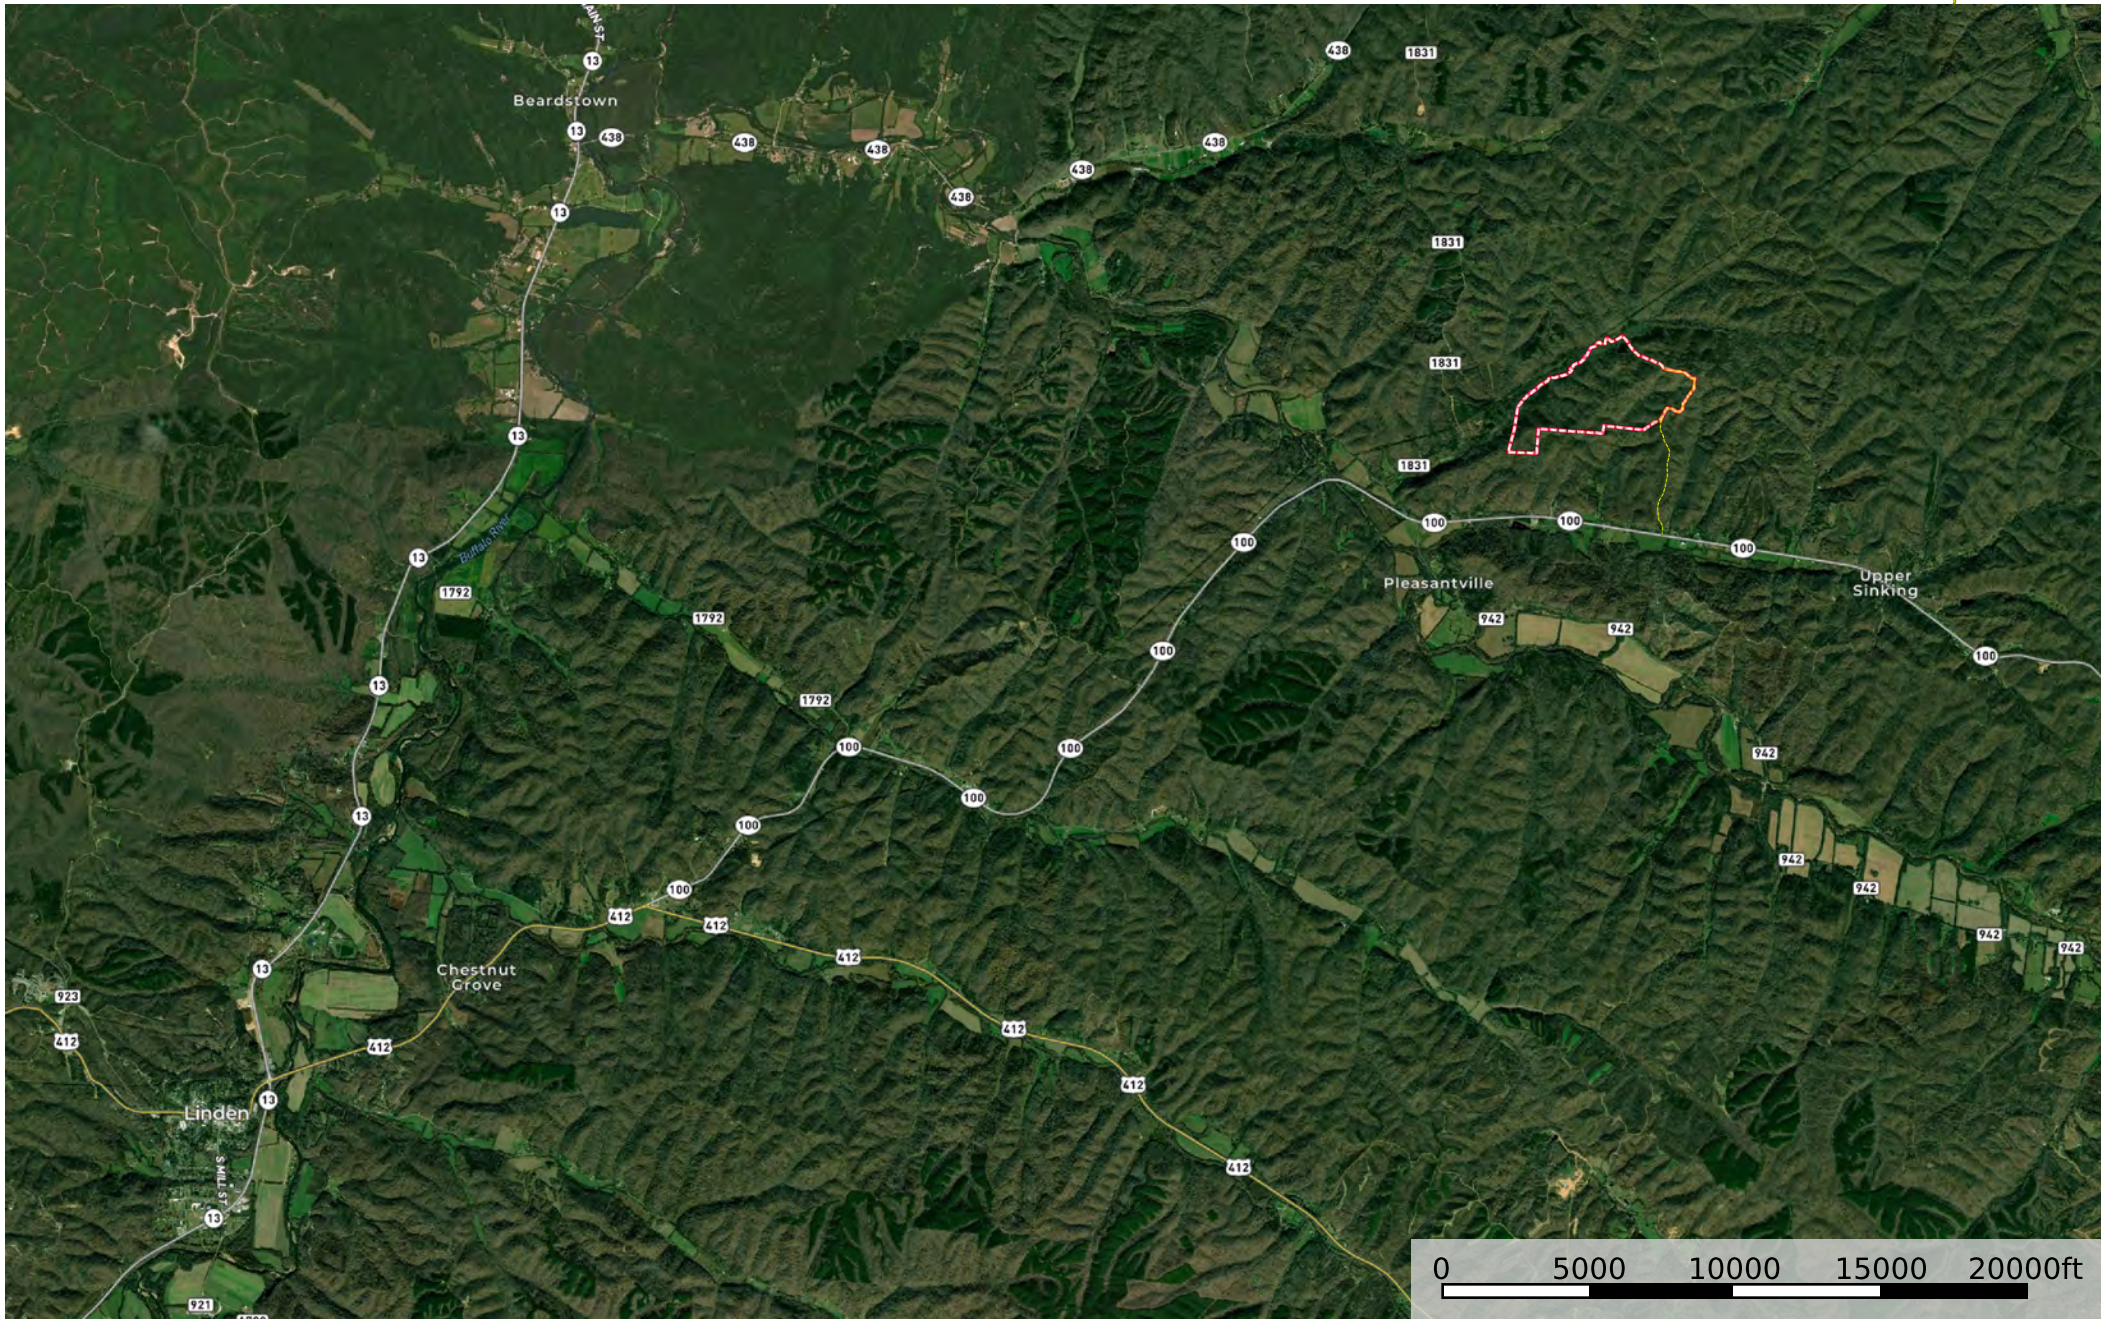

Cave Branch West Tract

Hickman County, Tennessee, 300 AC +/-

Cave Branch West Tract

1831

0 20000 40000 60000 80000ft

Boundary

Cave Branch West Tract

Hickman County, Tennessee, 300 AC +/-

--- Shared Access Road □ Boundary

--- Shared Access Road □ Boundary

Cave Branch West Tract

Hickman County, Tennessee, 300 AC +/-

--- Shared Access Road □ Boundary