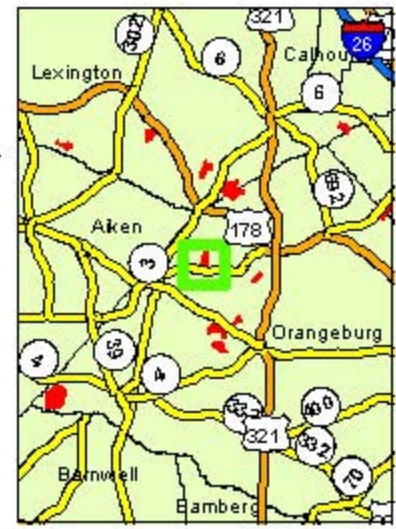

Delray South Tract

Orangeburg County, South Carolina, 74 AC +/-

Boundary

Delray South Tract

Orangeburg County, South Carolina, 74 AC +/-

Boundary

Delray South Tract
Orangeburg County, South Carolina, 74 AC +/-

MC3052_E_CTT

Parcel Acres: 73.8

PottlatchDeltic
1 in = 0.32 miles

STAND	ACRES	YrEST	SIE	SIB	PAvgHt	COVER TYPE	PTP	PTCNS	PTS	HTP	HTS
502008001	6.2		0	0		NP - Utility ROW					
502008003	66.4	2020	73	25		Pine					
502008003_Sold	0.0	2020	73	25		Pine					
502008007	1.2		0	0		NP - Road					
TOTAL TONS											