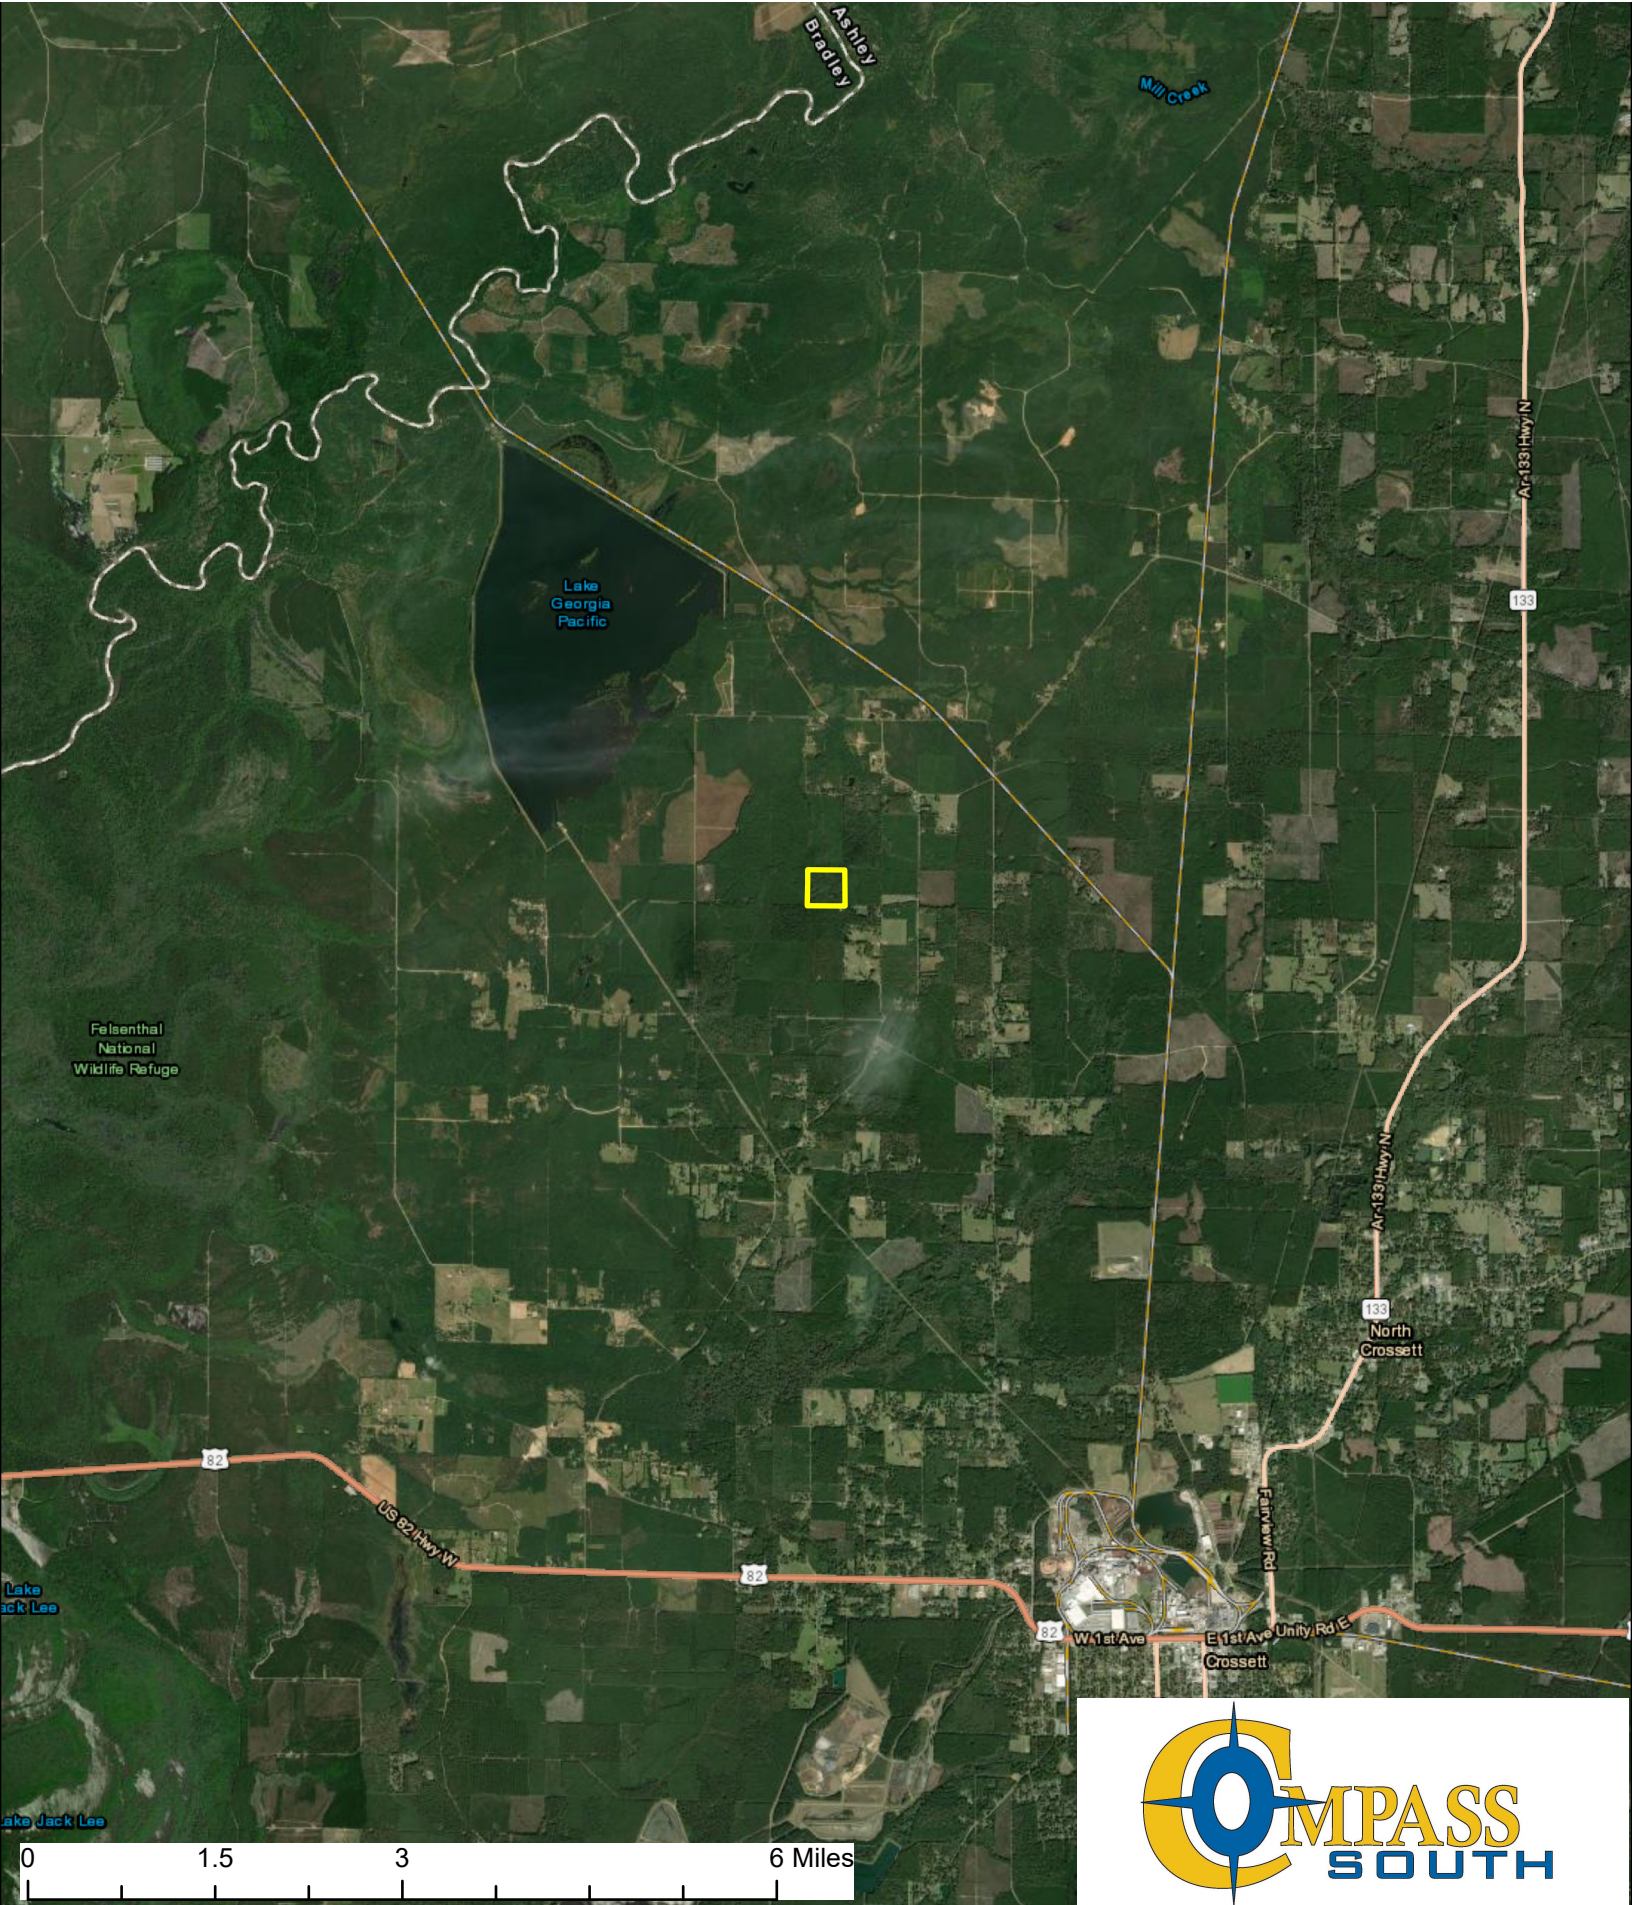

Dunn 2 Tract

Ashley County, AR +/- 39 acres

Dunn 2 Tract

Ashley County, AR +/- 39 acres

Dunn 2 Tract

Ashley County, AR +/- 39 acres

270

Ashley 405 Rd

Ashley 405 Rd

0 0.04 0.09 0.18 Miles

Dunn 2 Tract

Ashley County, AR +/- 39 acres

ASHLEY 405 RD

ASH

Legend

Covertypes

 Pine Plantation 1985