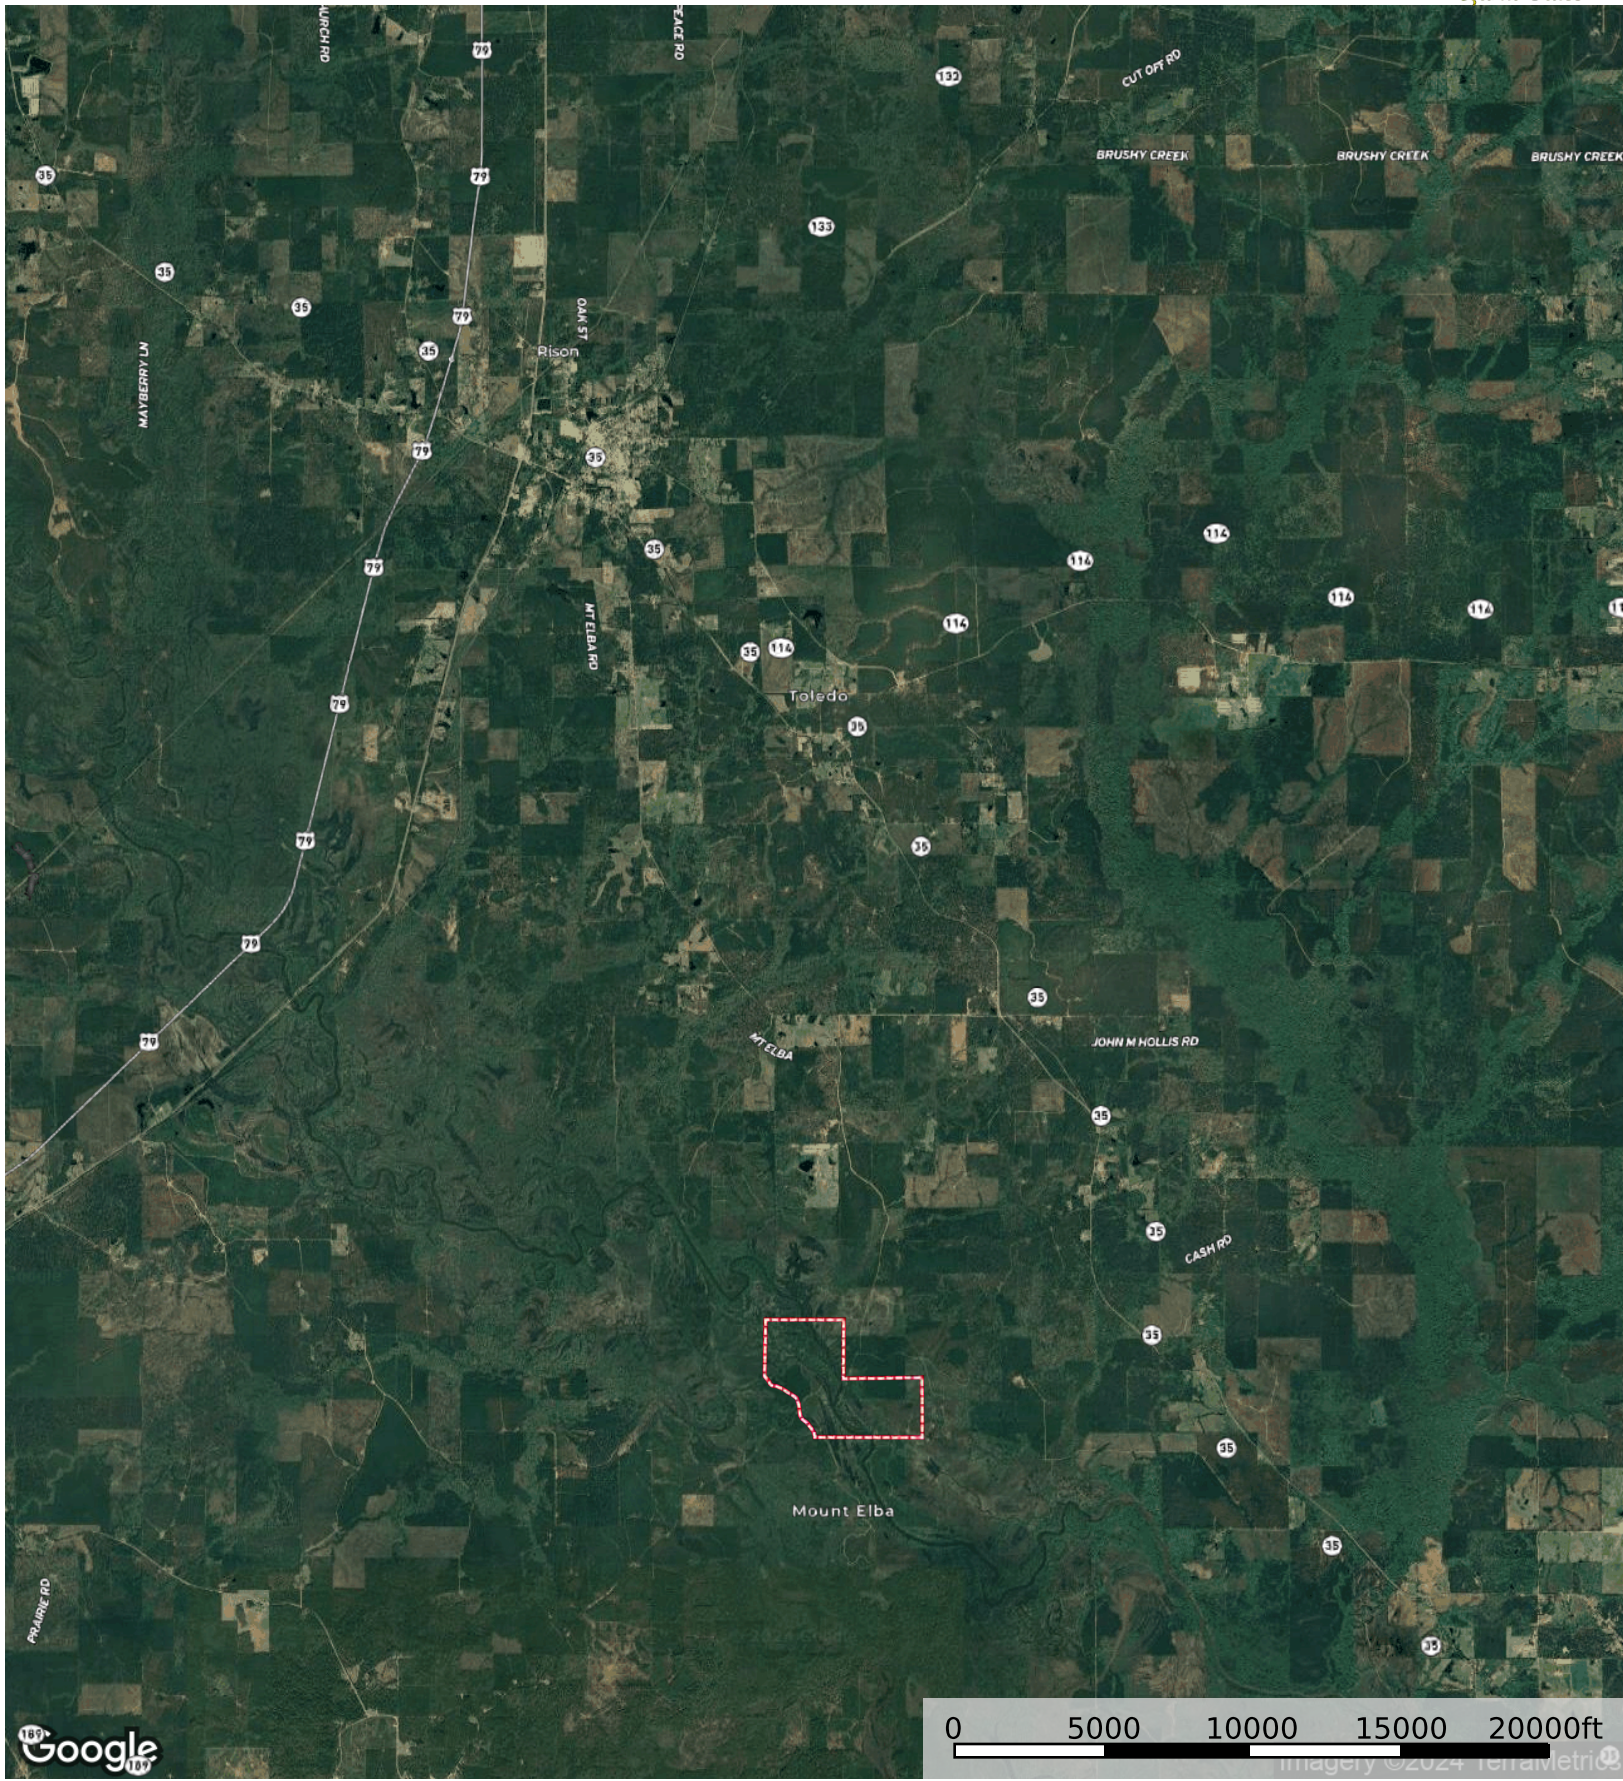

Saline River Retreat

Cleveland County, Arkansas, 310 AC +/-

Google

Saline River Retreat

Cleveland County, Arkansas, 310 AC +/-

Boundary

Google

- Boundary
- Stream, Intermittent
- River/Creek
- Water Body

Saline River Retreat

Cleveland County, Arkansas, 310 AC +/-

- Boundary
- Stream, Intermittent
- River/Creek
- Water Body