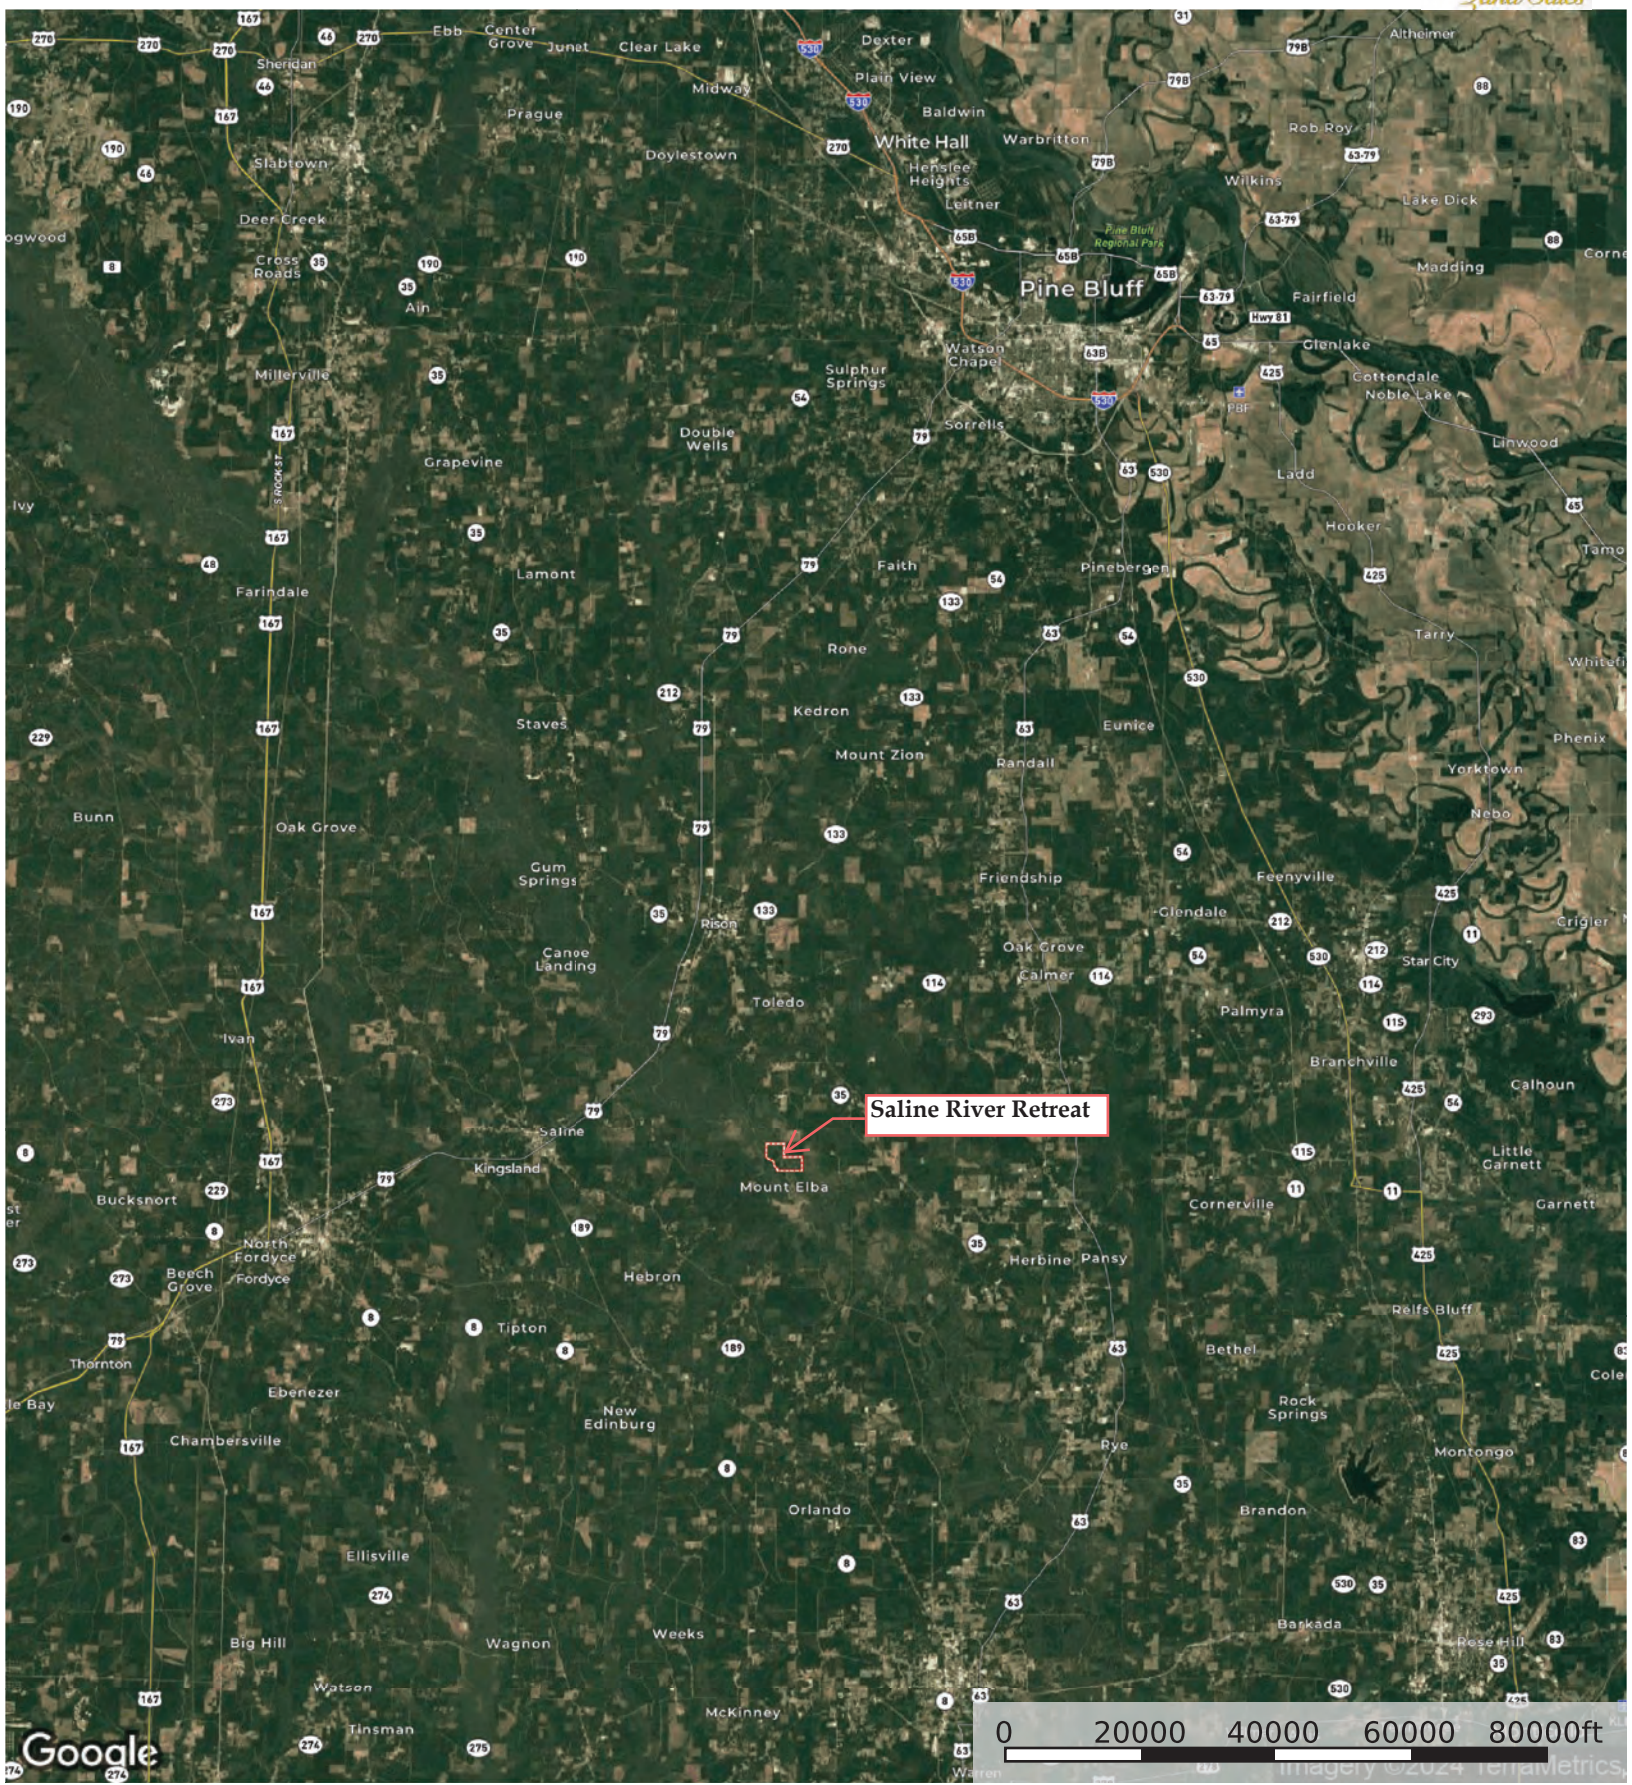

Saline River Retreat

Cleveland County, Arkansas, 310 AC +/-

Google

Saline River Retreat

Cleveland County, Arkansas, 310 AC +/-

Boundary

Google

- Boundary
- Stream, Intermittent
- River/Creek
- Water Body

Saline River Retreat

Cleveland County, Arkansas, 310 AC +/-

- Boundary
- Stream, Intermittent
- River/Creek
- Water Body