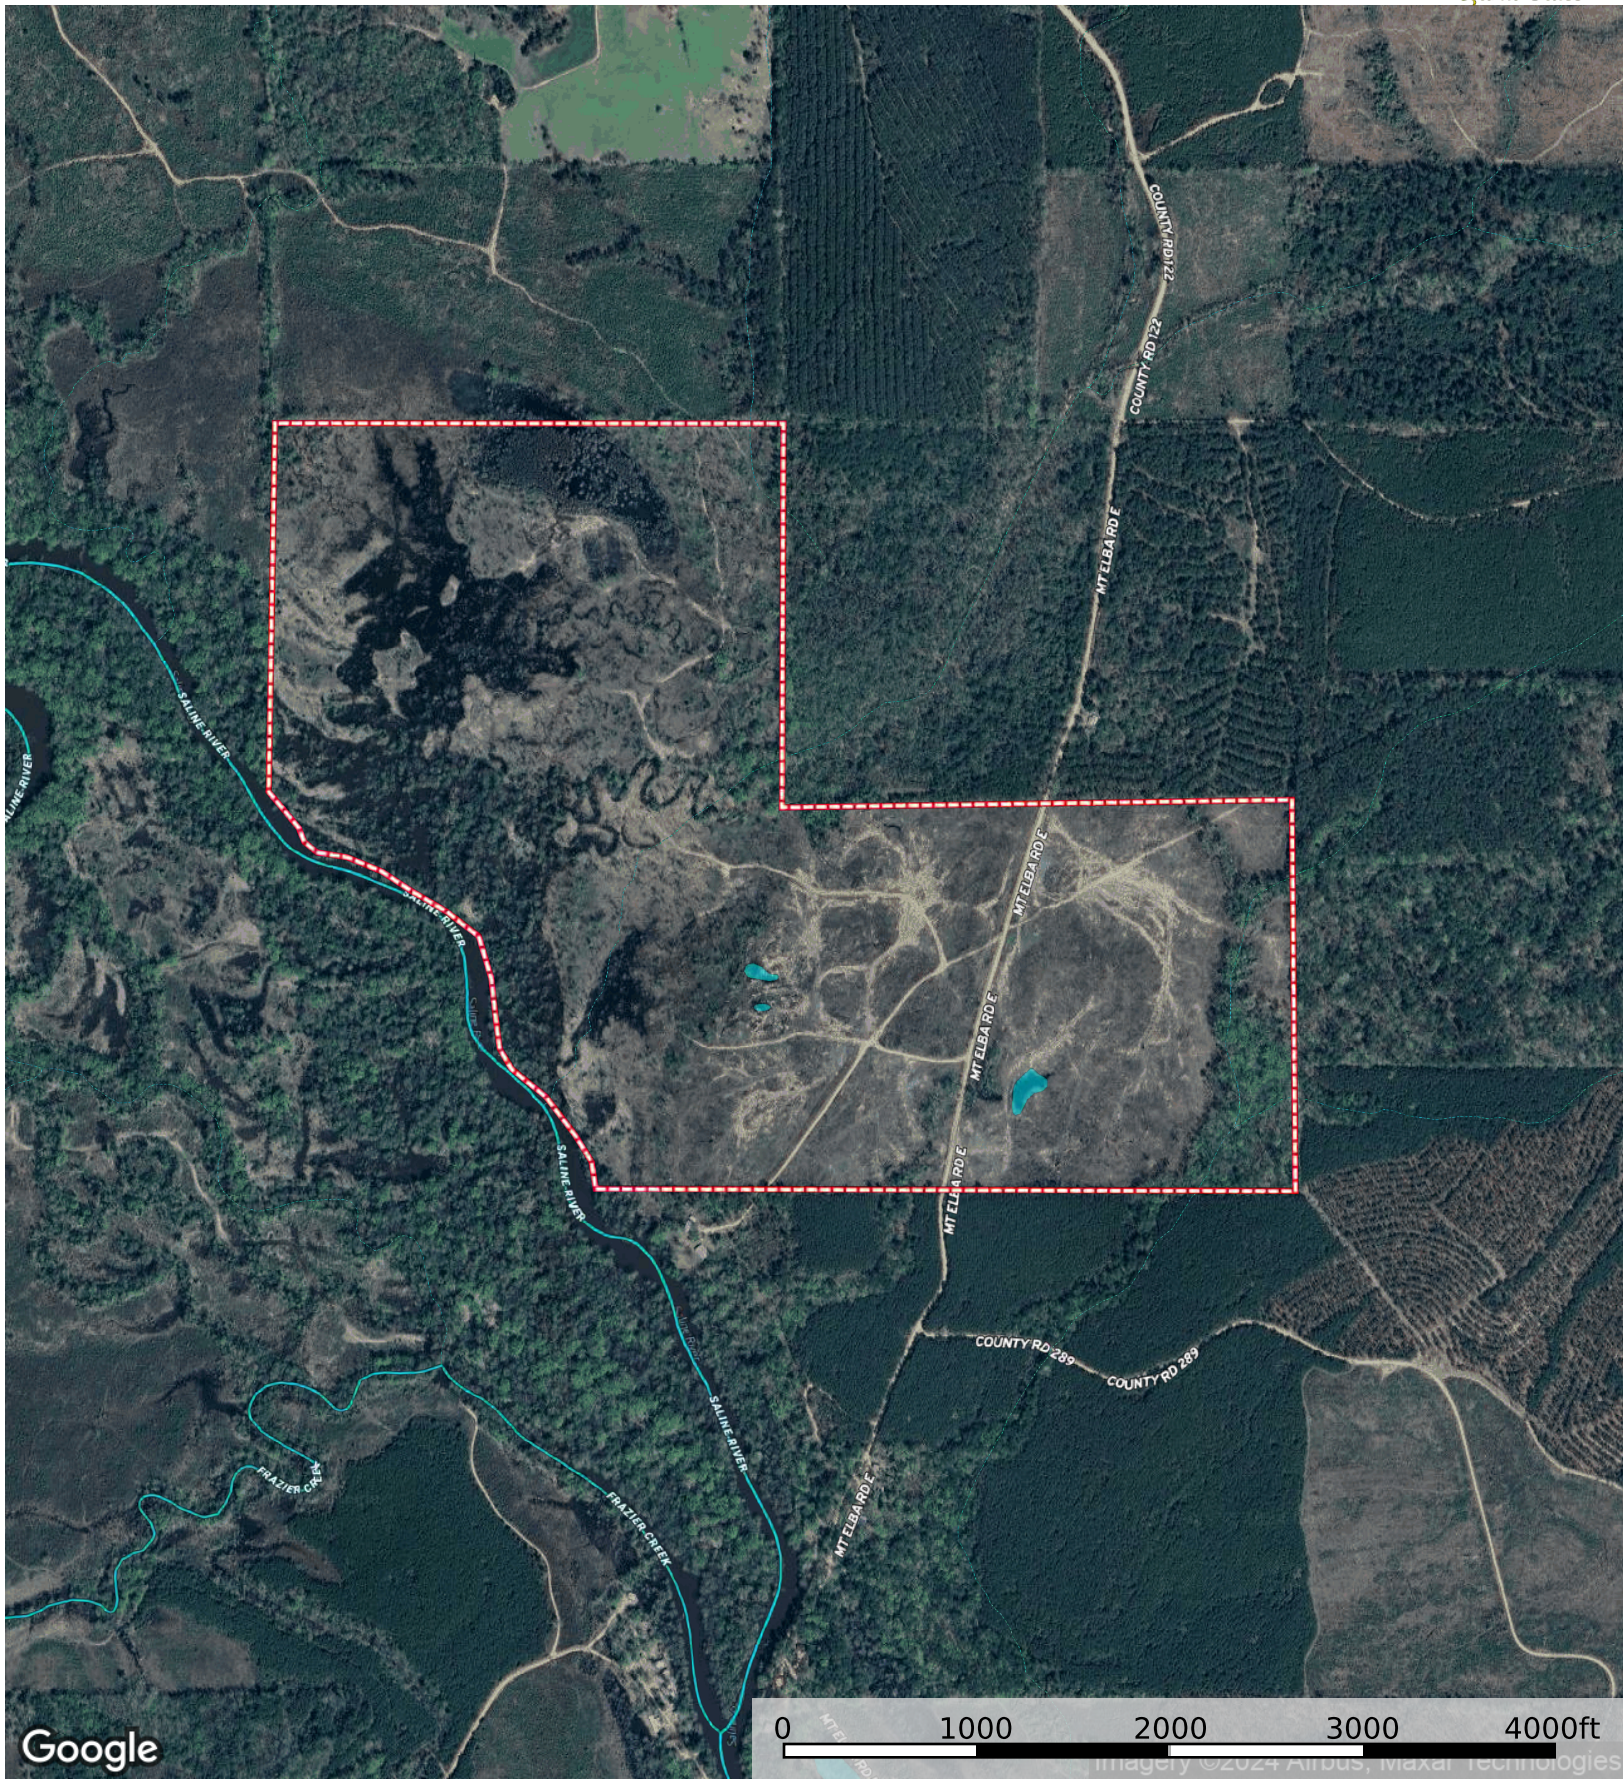

Saline River Retreat

Cleveland County, Arkansas, 310 AC +/-

Google

Saline River Retreat

Cleveland County, Arkansas, 310 AC +/-

Boundary

Google

- Boundary
- Stream, Intermittent
- River/Creek
- Water Body

Saline River Retreat

Cleveland County, Arkansas, 310 AC +/-

- Boundary
- Stream, Intermittent
- River/Creek
- Water Body