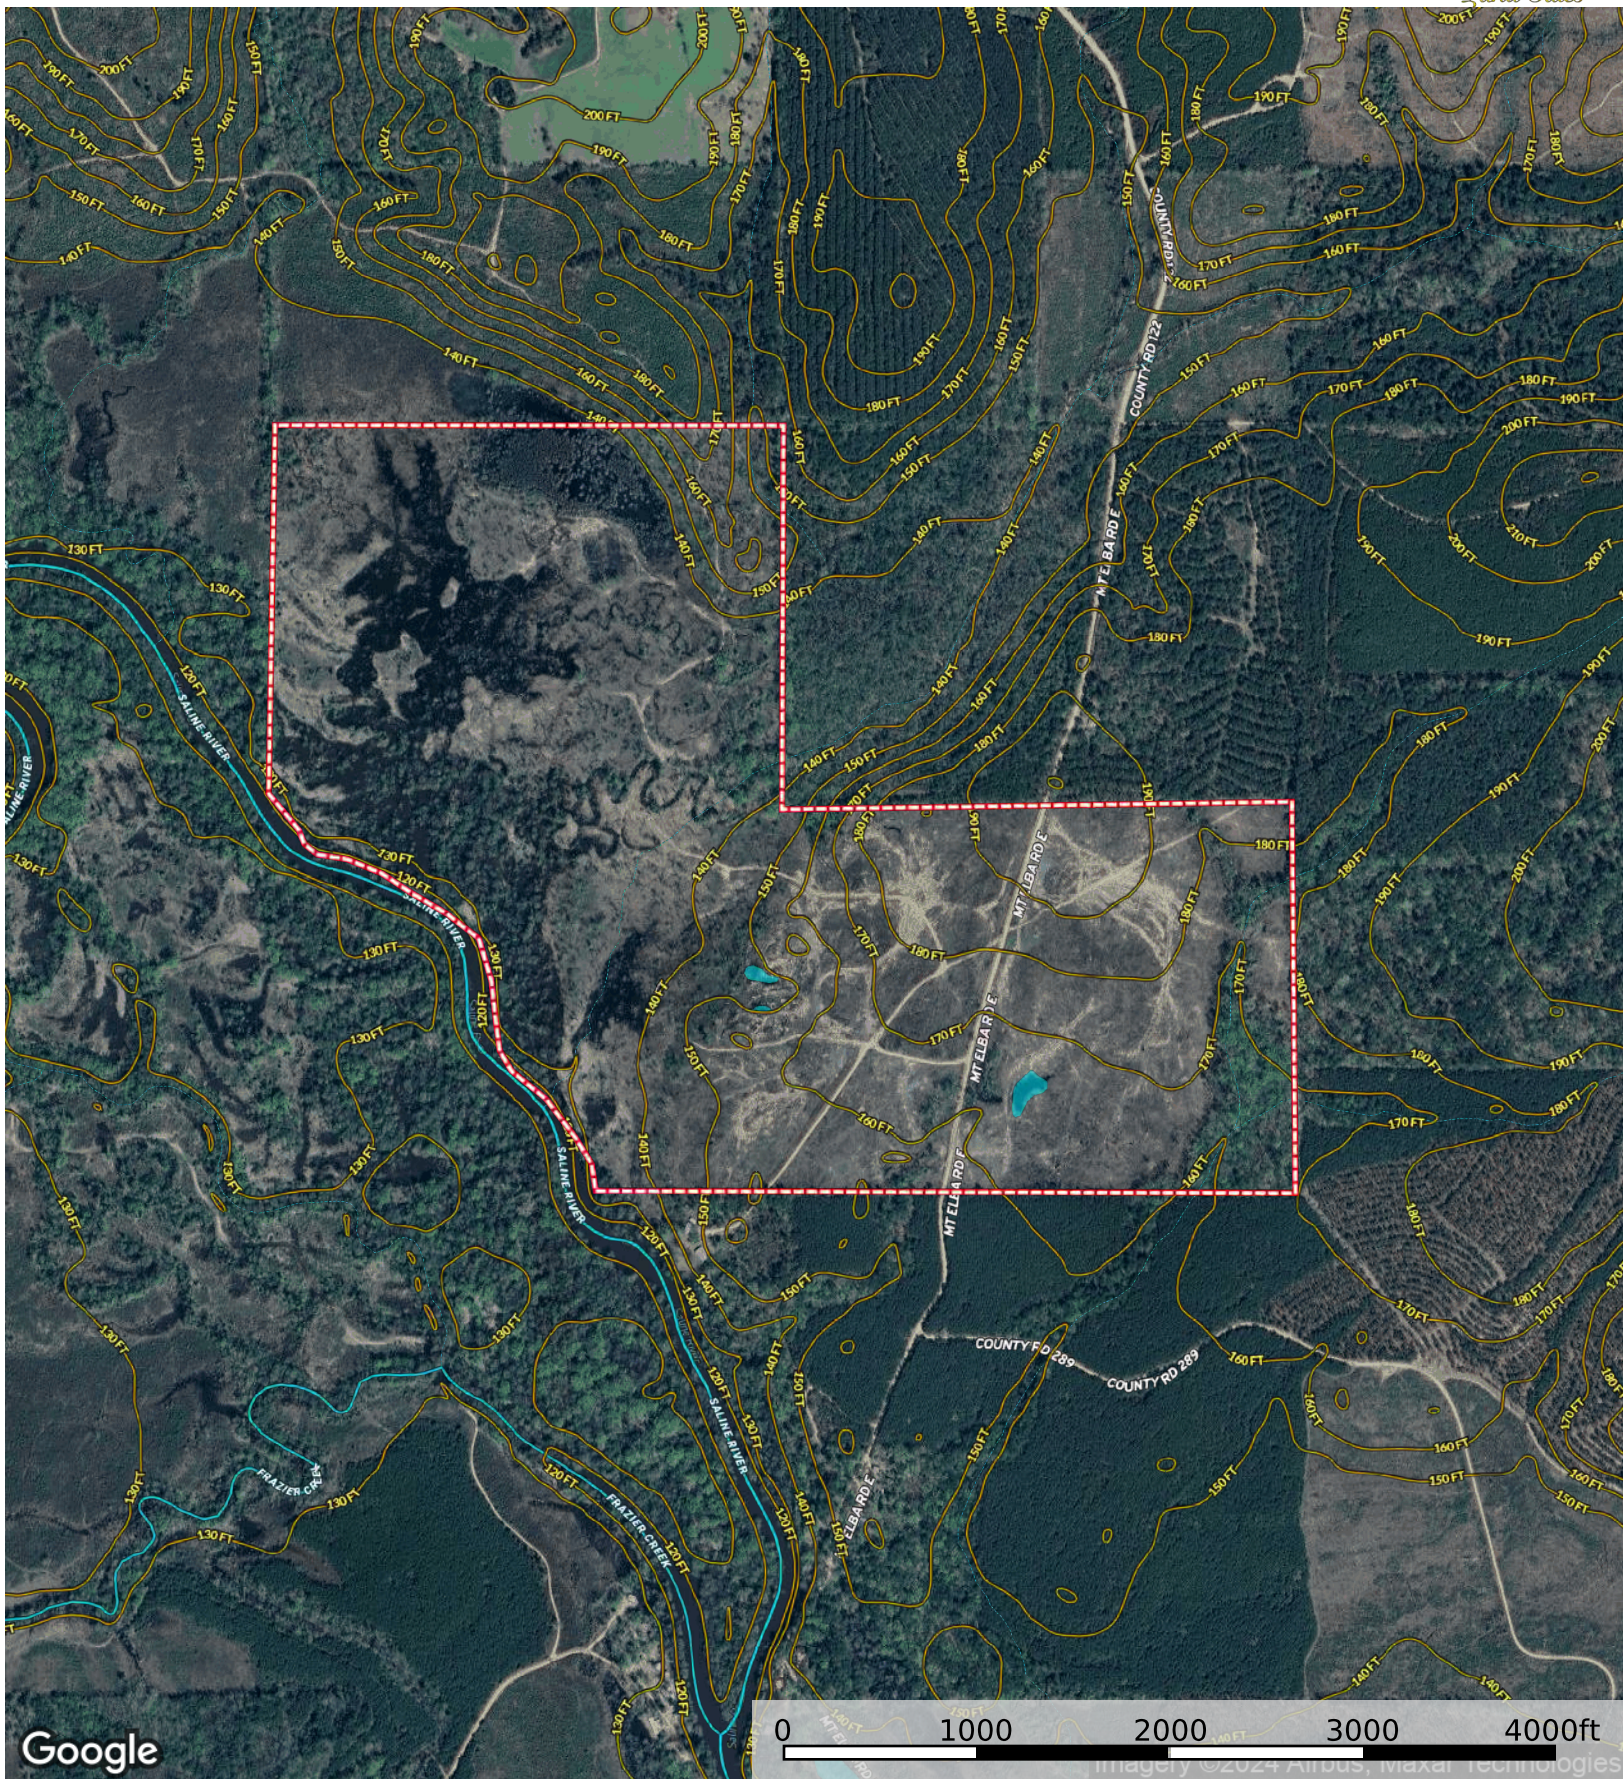

Saline River Retreat

Cleveland County, Arkansas, 310 AC +/-

Google

Saline River Retreat

Cleveland County, Arkansas, 310 AC +/-

Boundary

Google

- Boundary
- Stream, Intermittent
- River/Creek
- Water Body

Saline River Retreat

Cleveland County, Arkansas, 310 AC +/-

- Boundary
- Stream, Intermittent
- River/Creek
- Water Body