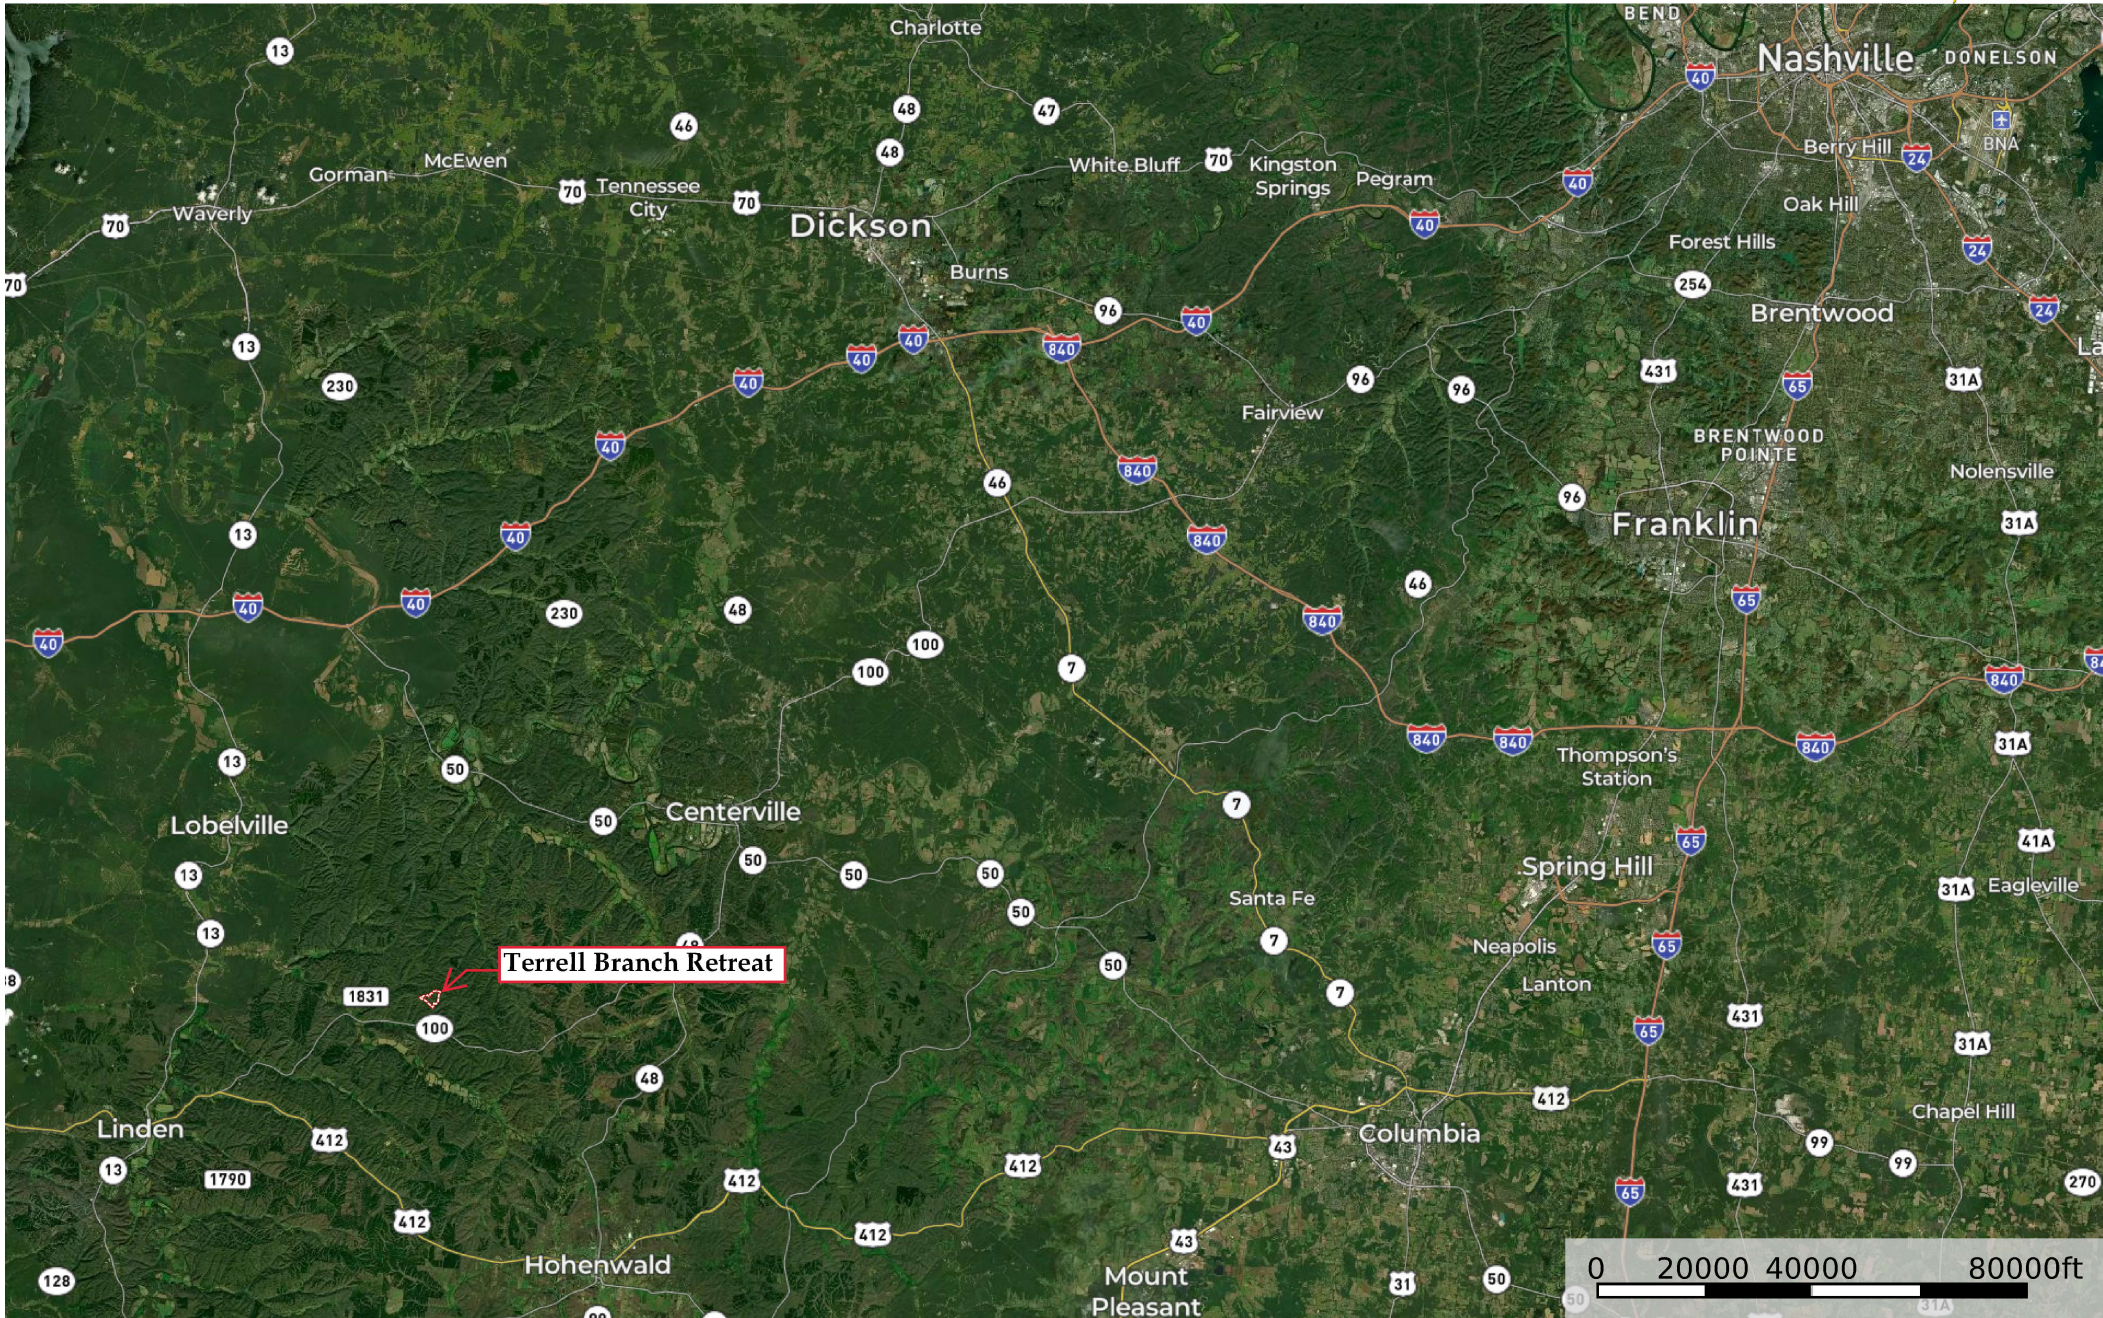

Terrell Branch Retreat

Hickman County, Tennessee, 125 AC +/-

 Boundary

Terrell Branch Retreat

Hickman County, Tennessee, 125 AC +/-

--- Access Road □ Boundary

--- Access Road □ Boundary

--- Access Road ◻ Boundary