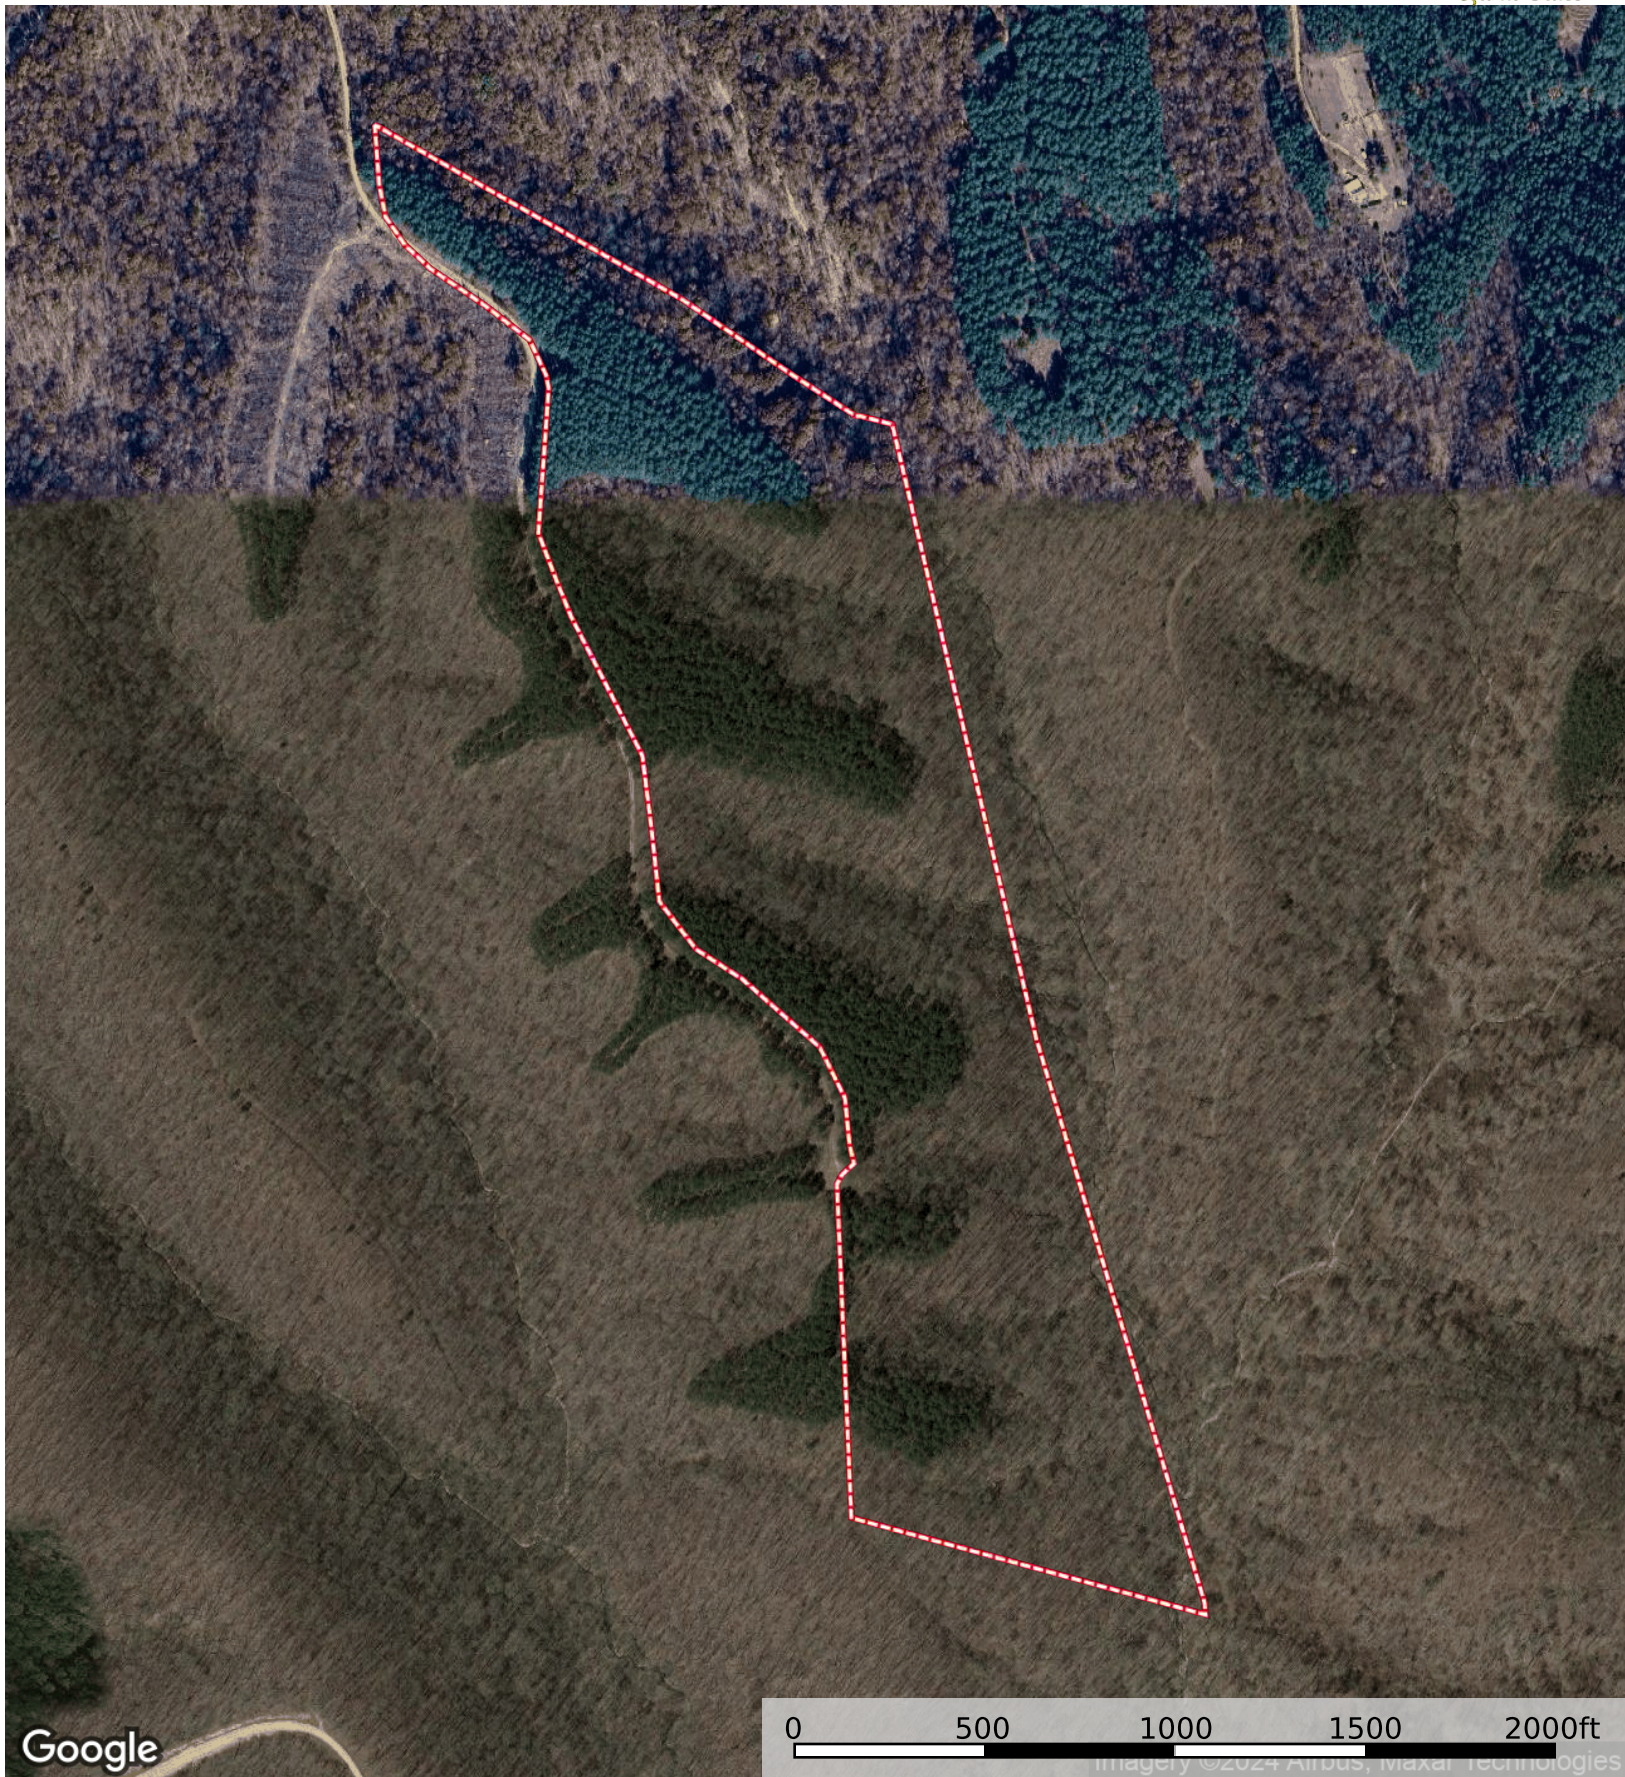

# Timber Twist Ridge

Stewart County, Tennessee, 65 AC +/-

Boundary

# Timber Twist Ridge

Stewart County, Tennessee, 65 AC +/-

Boundary

Google

0 500 1000 1500 2000ft  
imagery ©2024 Airbus, Maxar Technologies

 Boundary