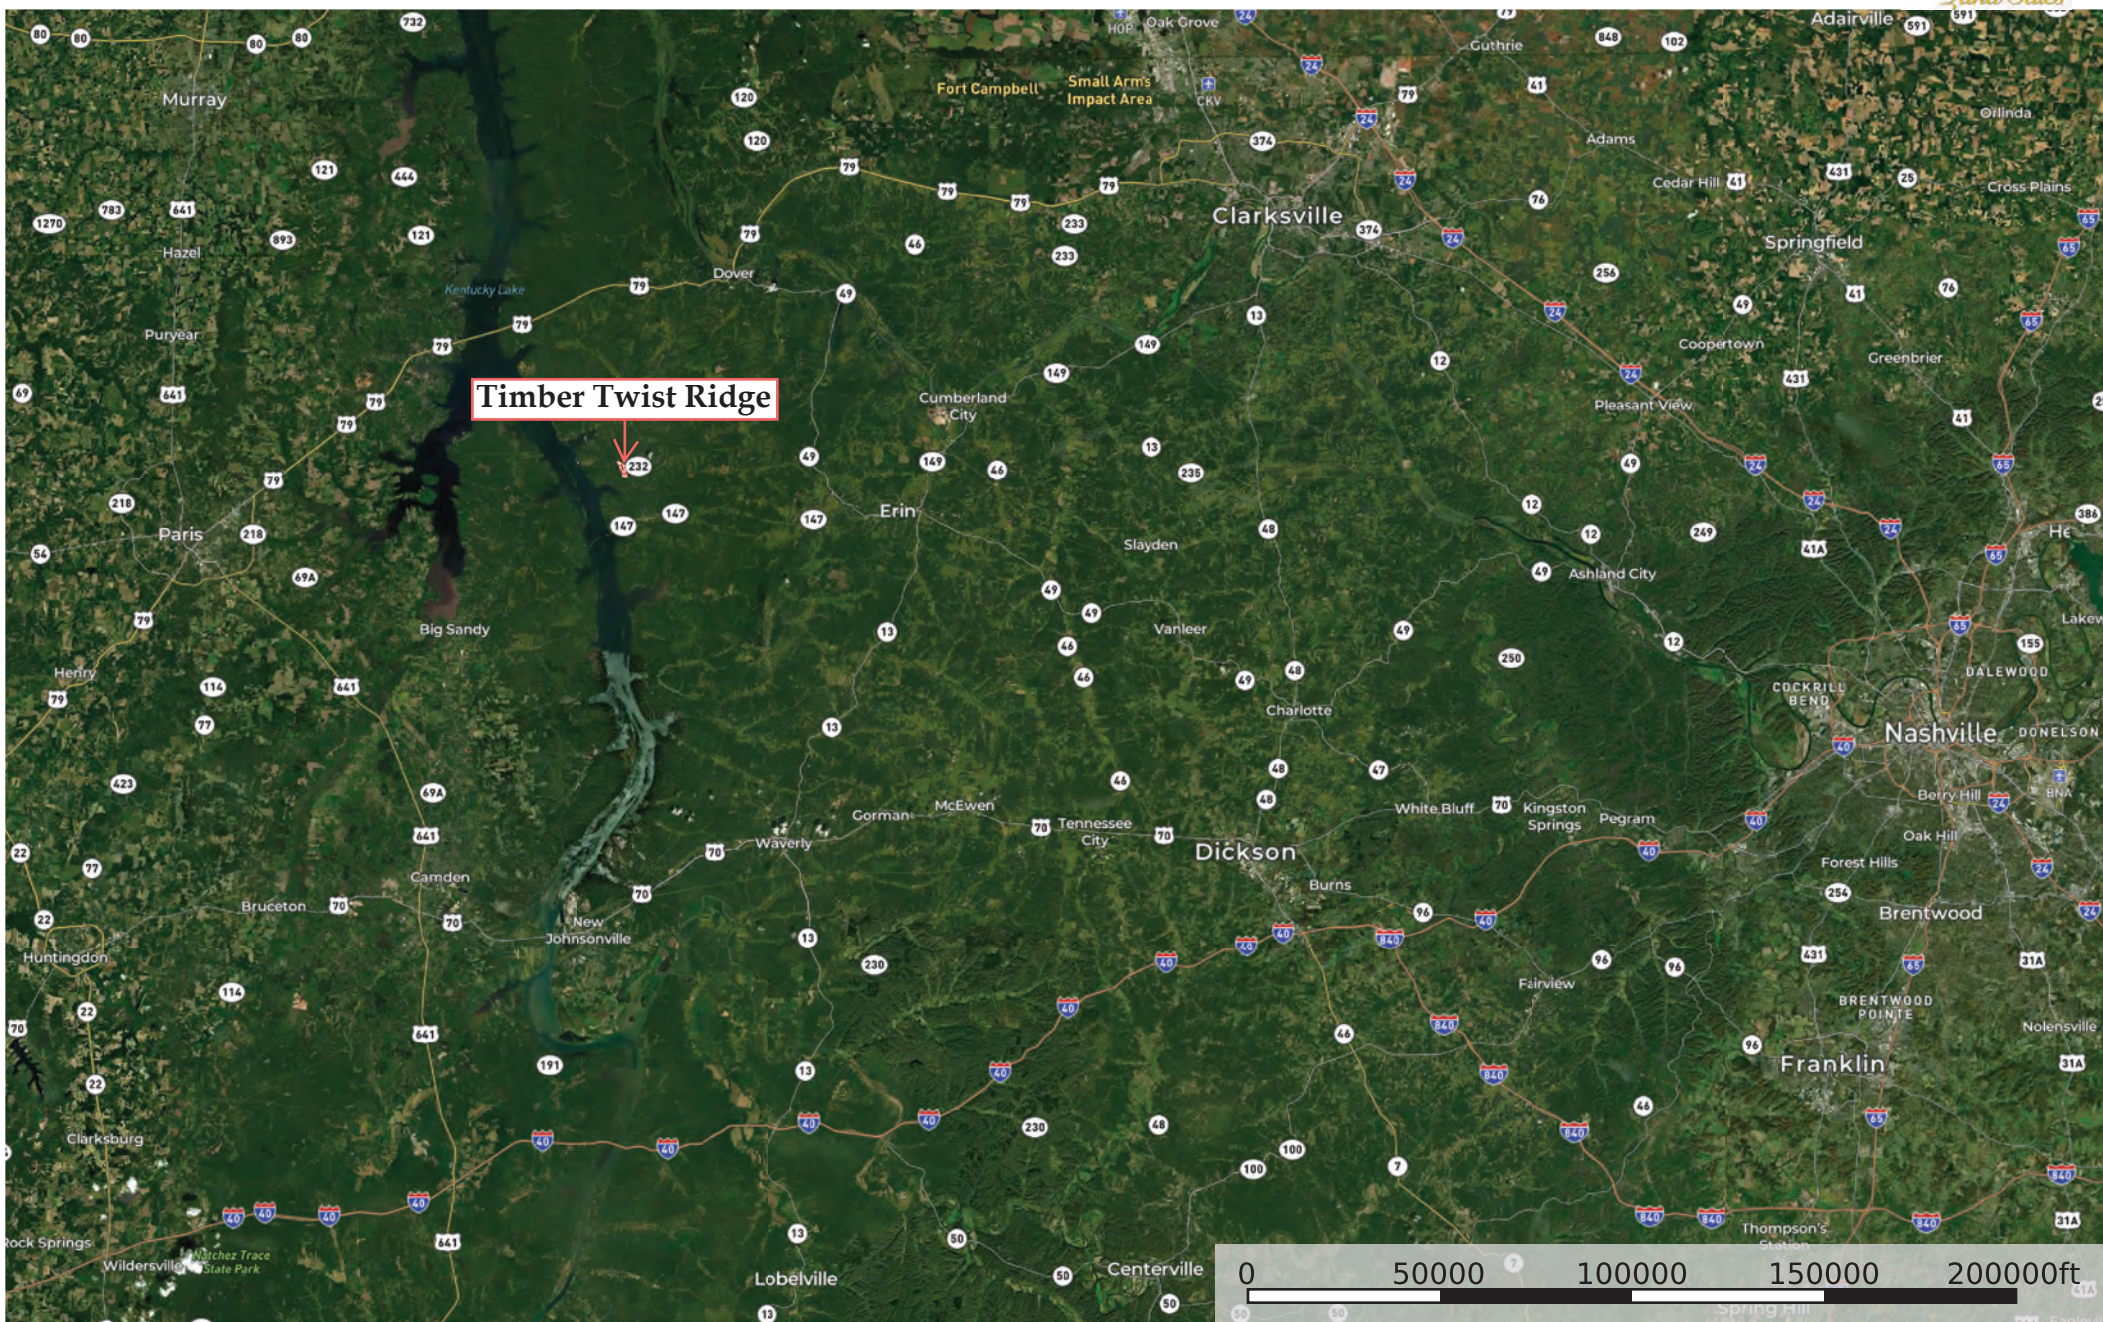

# Timber Twist Ridge

Stewart County, Tennessee, 65 AC +/-

Boundary

# Timber Twist Ridge

Stewart County, Tennessee, 65 AC +/-

Boundary

Google

0 500 1000 1500 2000ft  
imagery ©2024 Airbus, Maxar Technologies

 Boundary