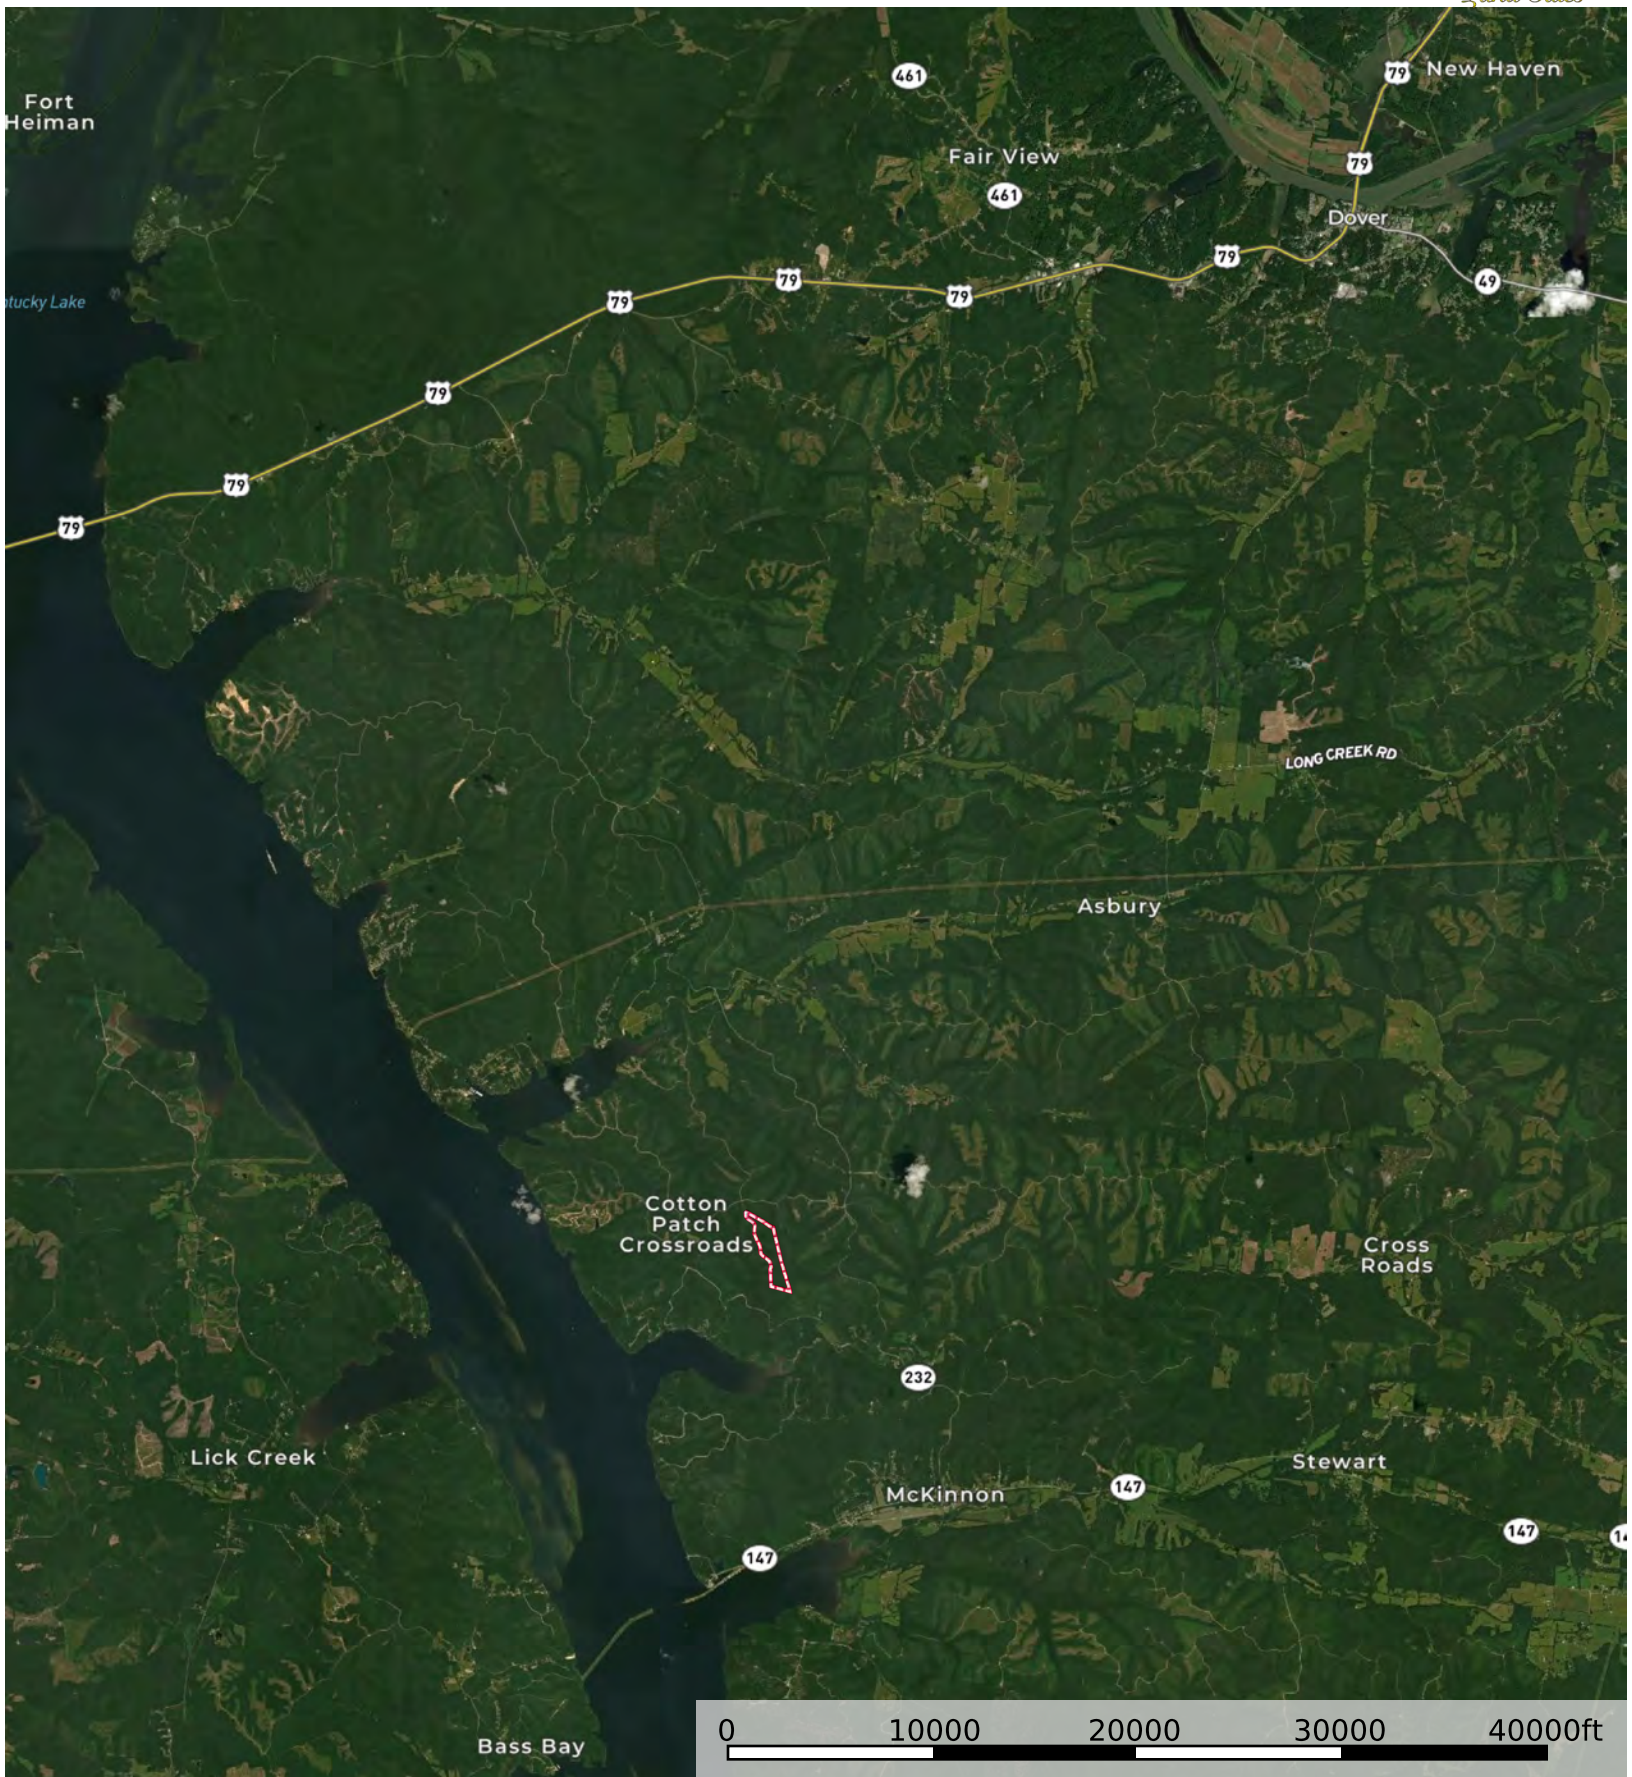

# Timber Twist Ridge

Stewart County, Tennessee, 65 AC +/-

Boundary

# Timber Twist Ridge

Stewart County, Tennessee, 65 AC +/-

Boundary

Google

0 500 1000 1500 2000ft  
imagery ©2024 Airbus, Maxar Technologies

 Boundary