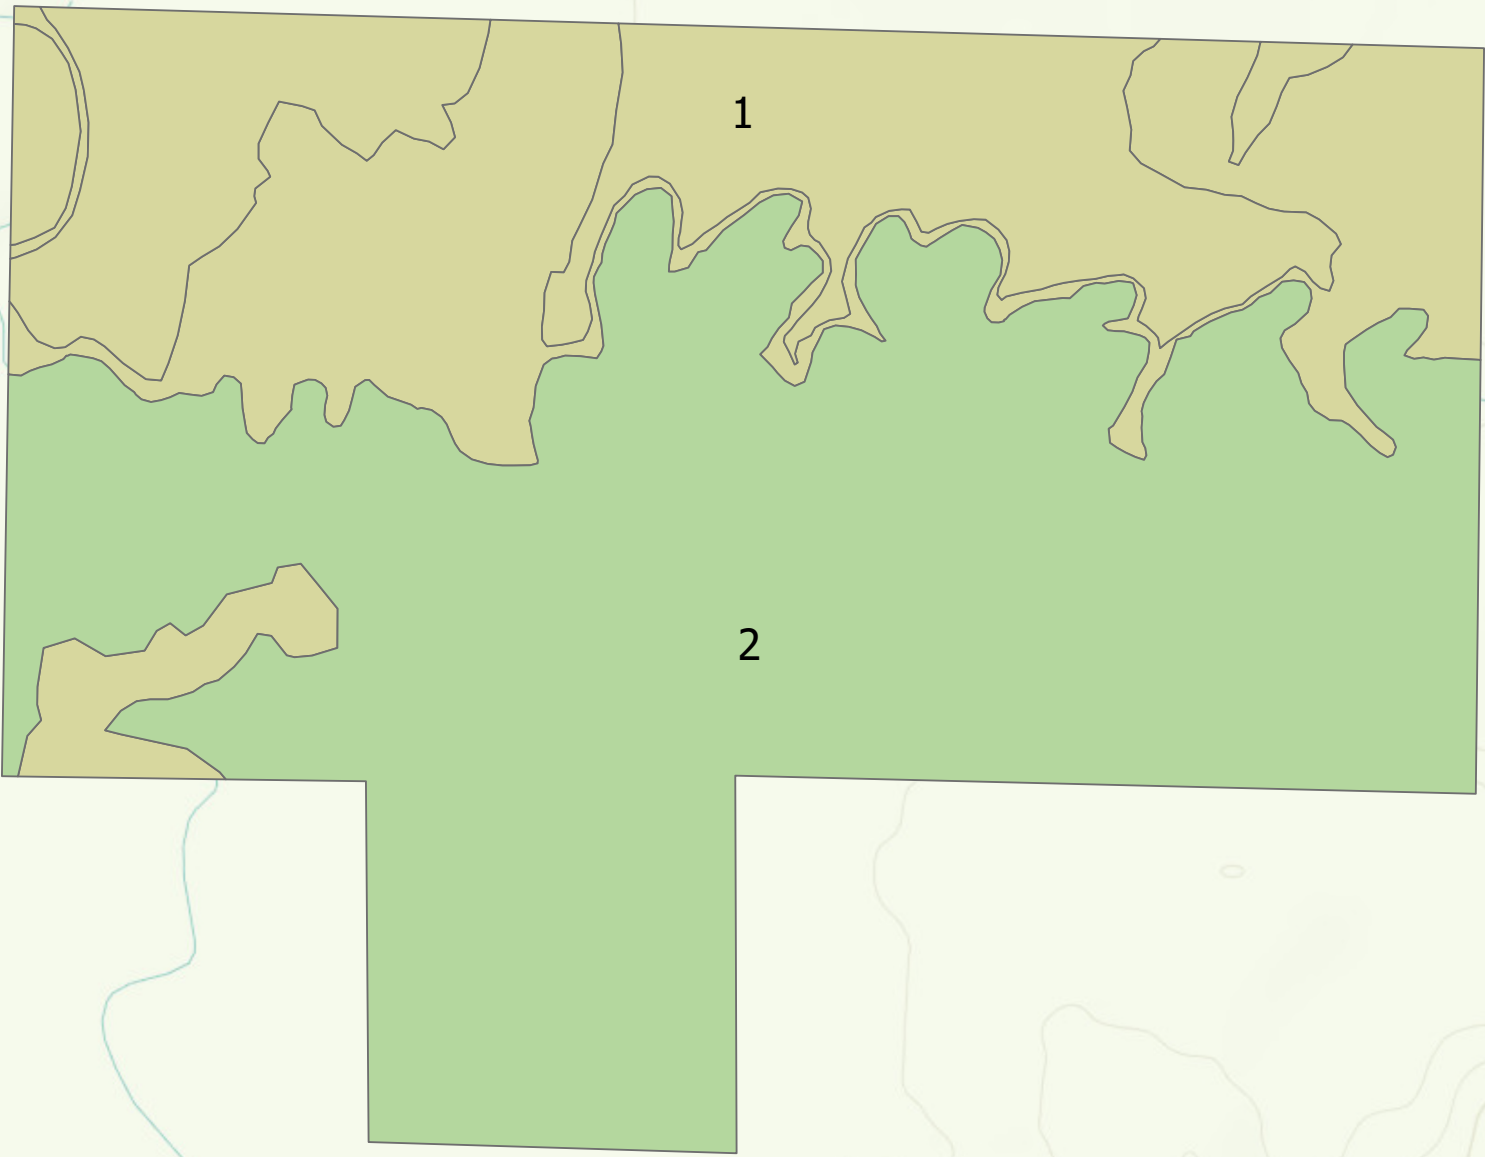

# Tract 56

Grant County, AR +/- 367 acres

County Road 297

# Tract 56

Grant County, AR +/- 367 acres

Covertypen	Stand	SUM_GISAcres
Hardwood - Pine1950	1	143.13
Hardwood - Pine1995	2	224.16

**Legend**

Covertypen

- Hardwood - Pine1950
- Hardwood - Pine1995