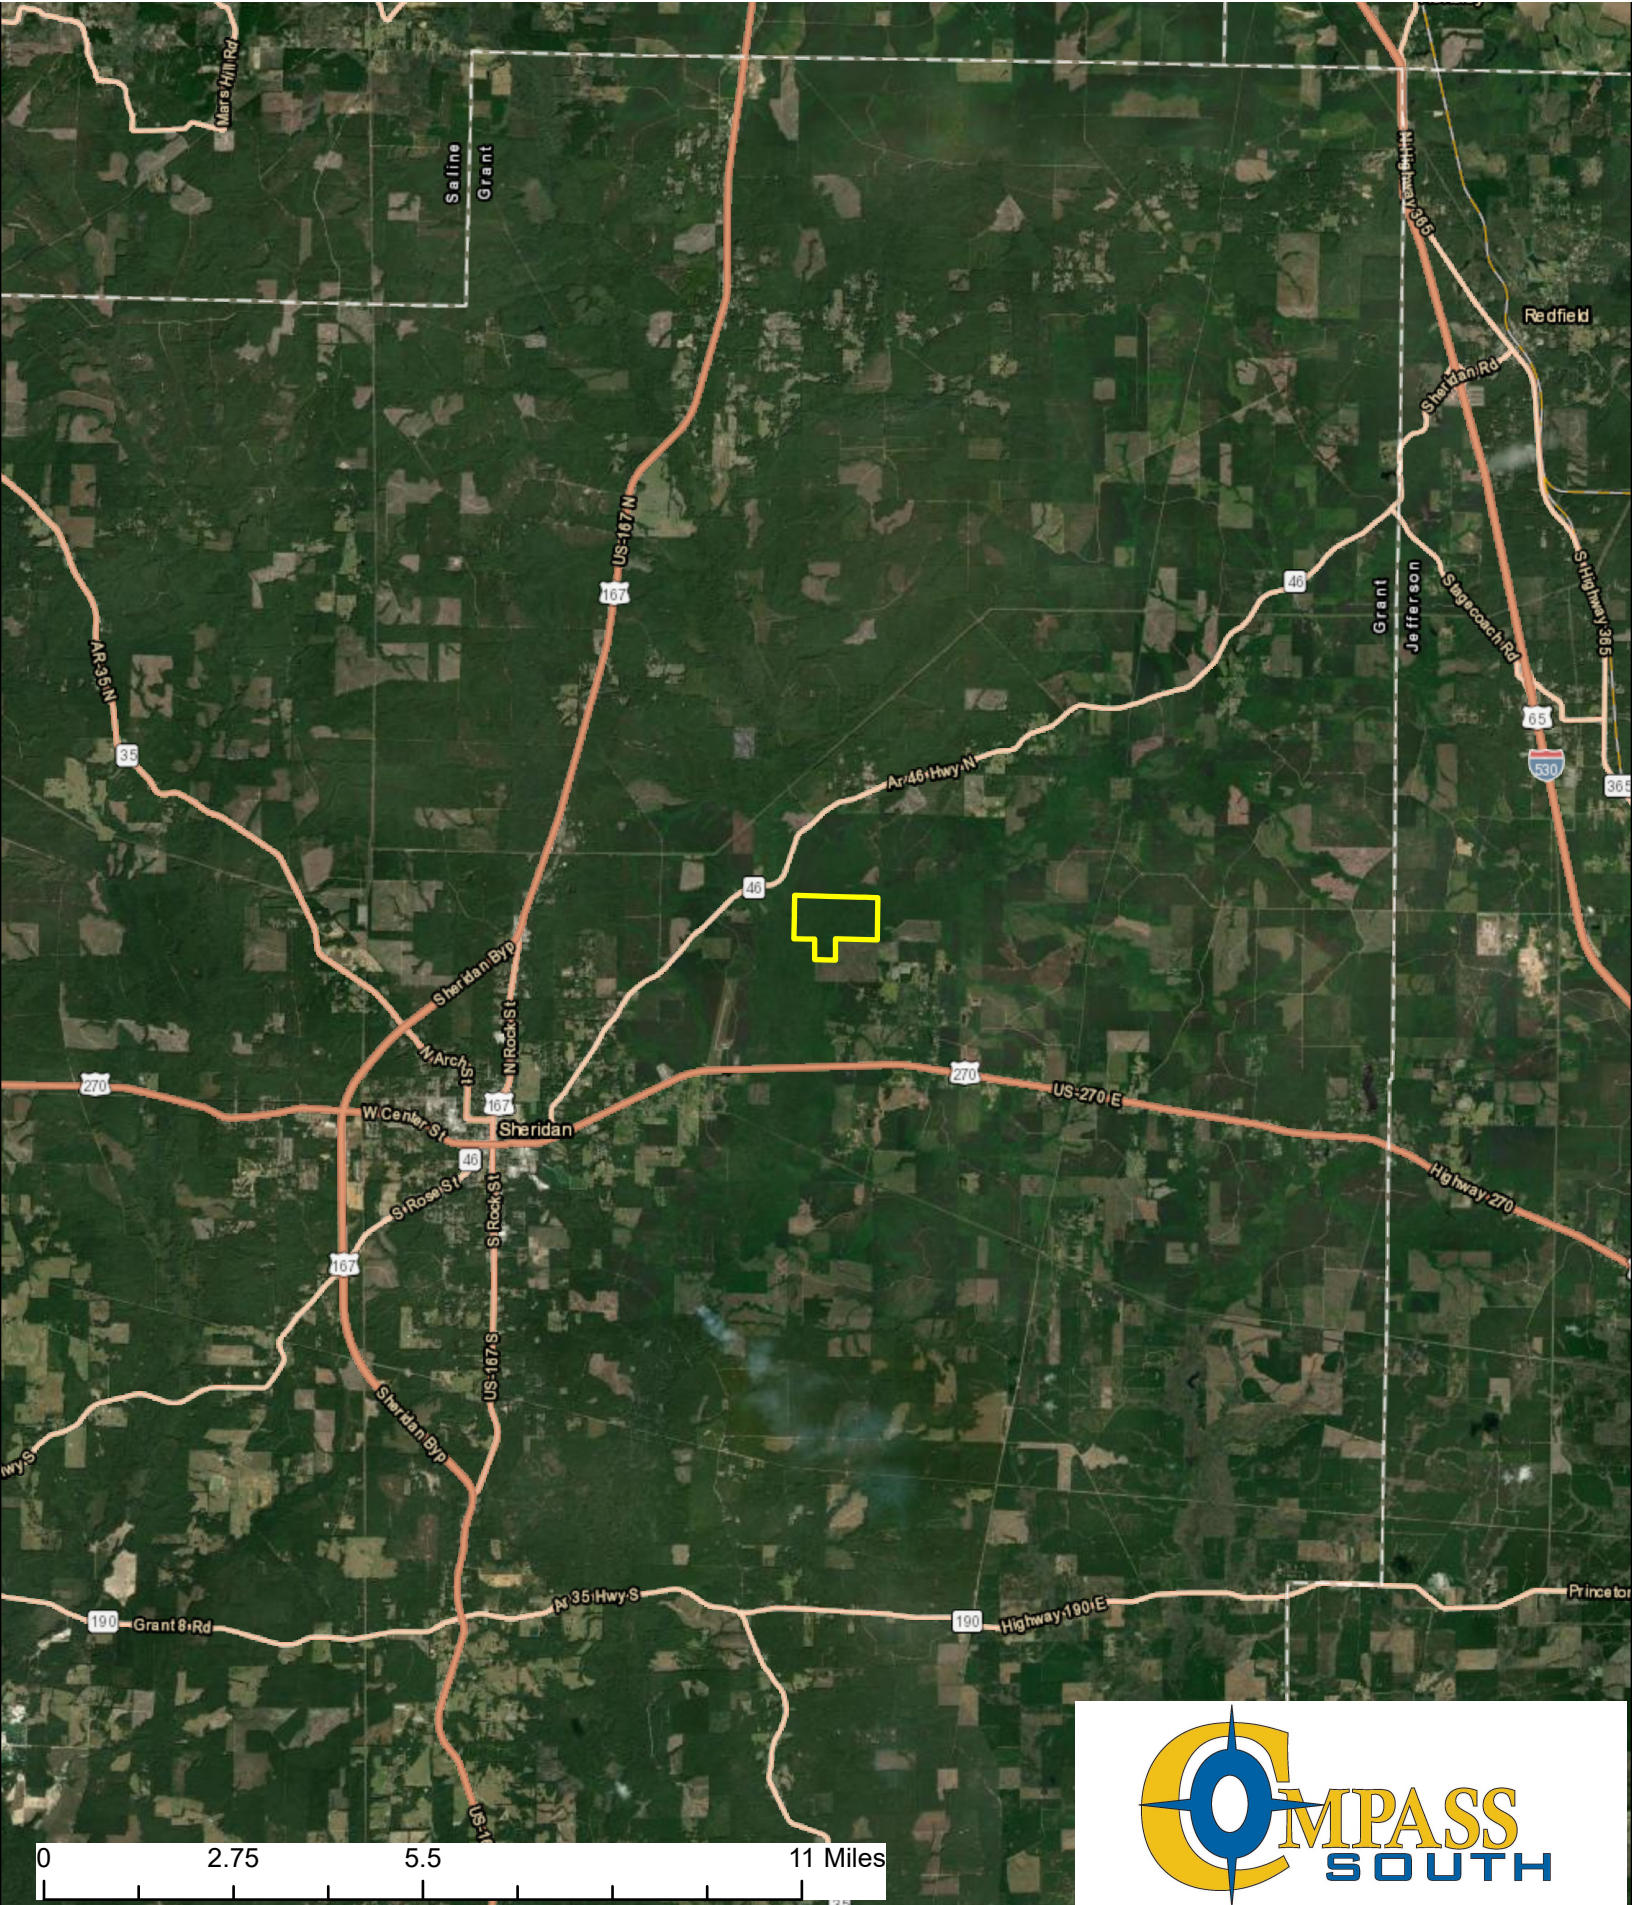

# Tract 56

Grant County, AR +/- 367 acres

# Tract 56

Grant County, AR +/- 367 acres

County Road 297

# Tract 56

Grant County, AR +/- 367 acres

Covertypen	Stand	SUM_GISAcres
Hardwood - Pine1950	1	143.13
Hardwood - Pine1995	2	224.16

**Legend**

Covertypen

- Hardwood - Pine1950
- Hardwood - Pine1995