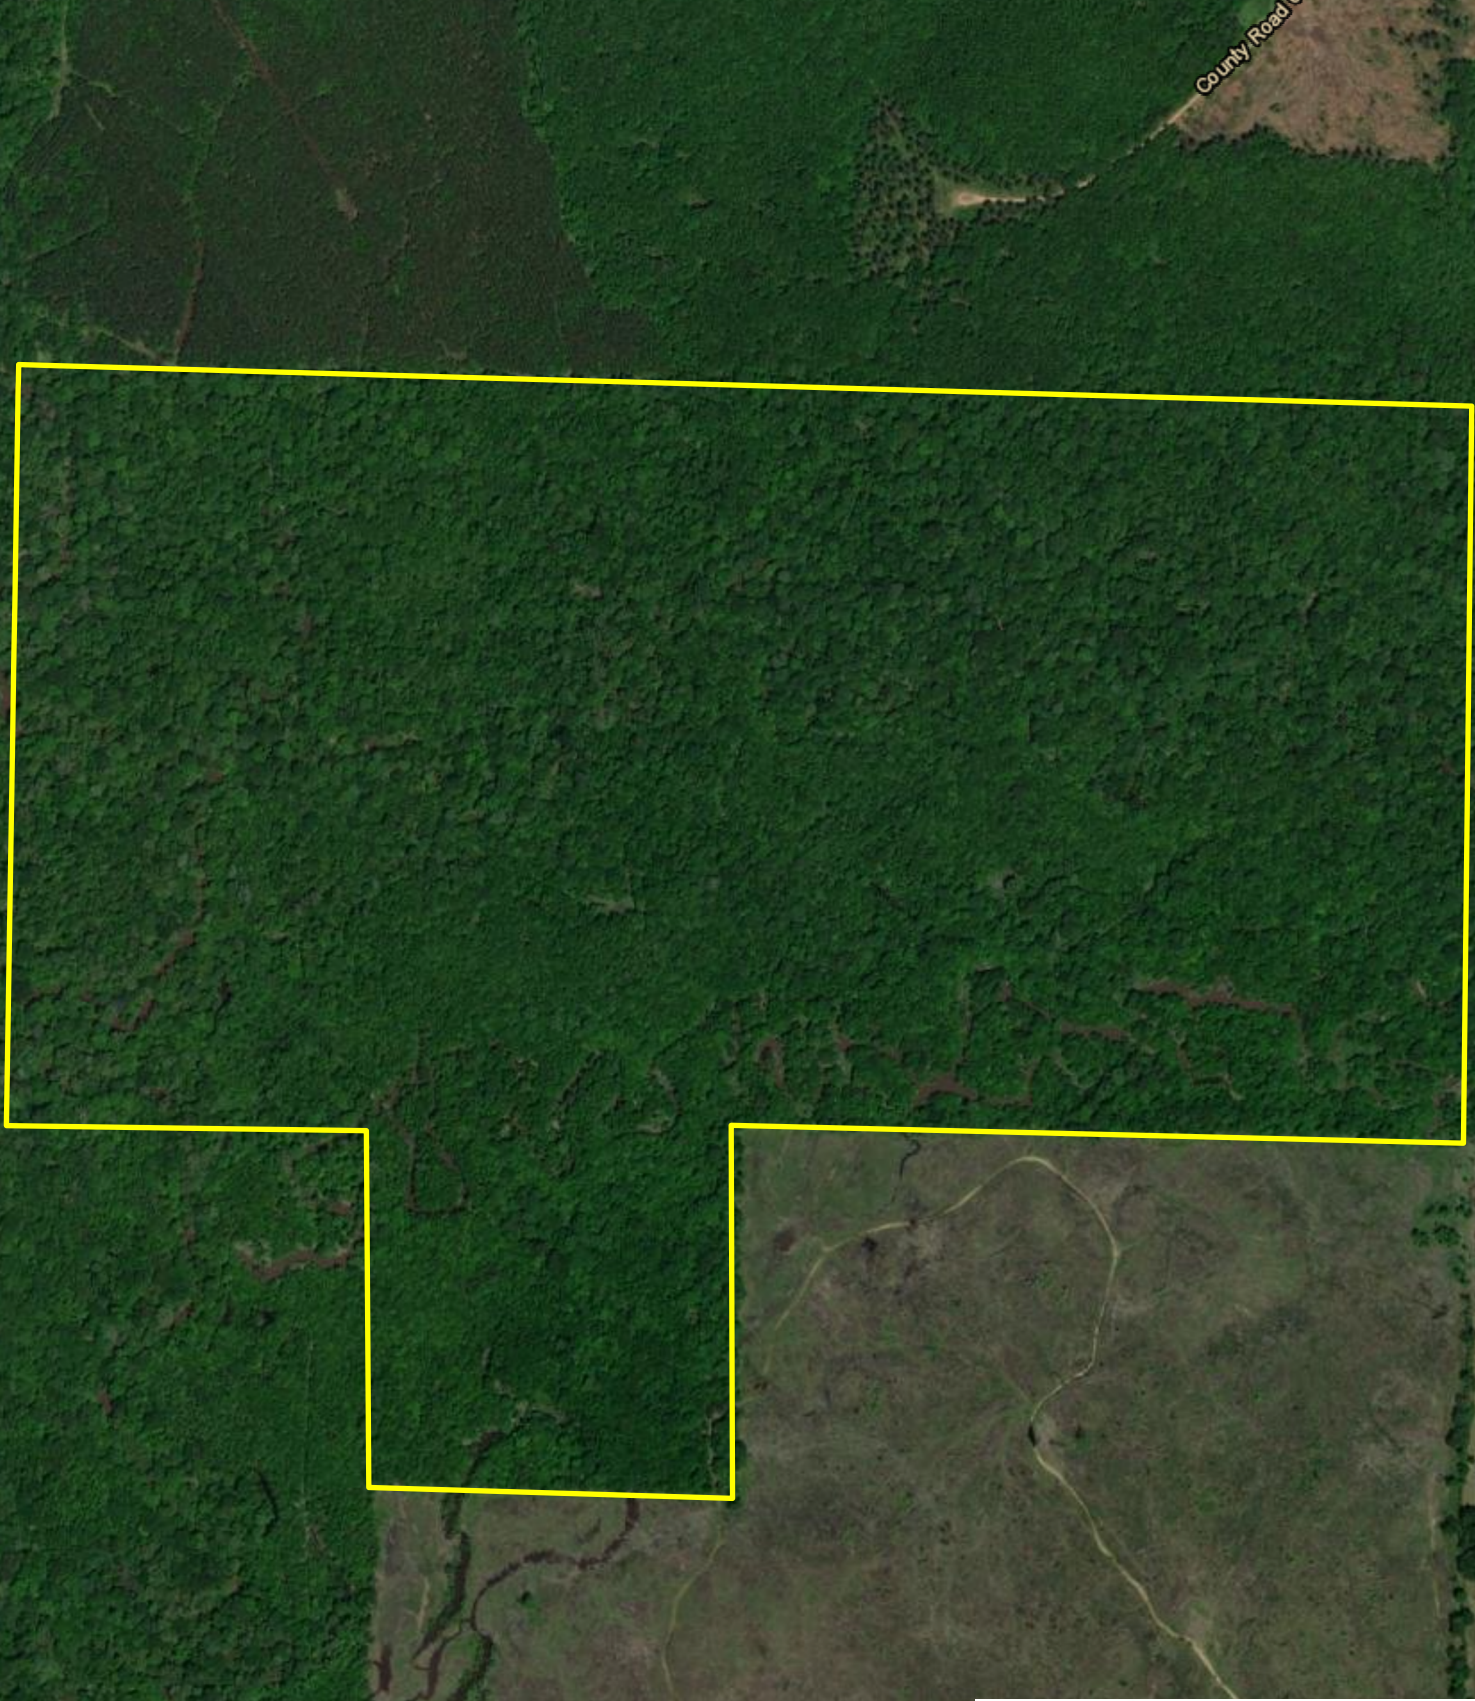

# Tract 56

Grant County, AR +/- 367 acres

# Tract 56

Grant County, AR +/- 367 acres

County Road 297

# Tract 56

Grant County, AR +/- 367 acres

Covertypen	Stand	SUM_GISAcres
Hardwood - Pine1950	1	143.13
Hardwood - Pine1995	2	224.16

**Legend**

Covertypen

- Hardwood - Pine1950
- Hardwood - Pine1995