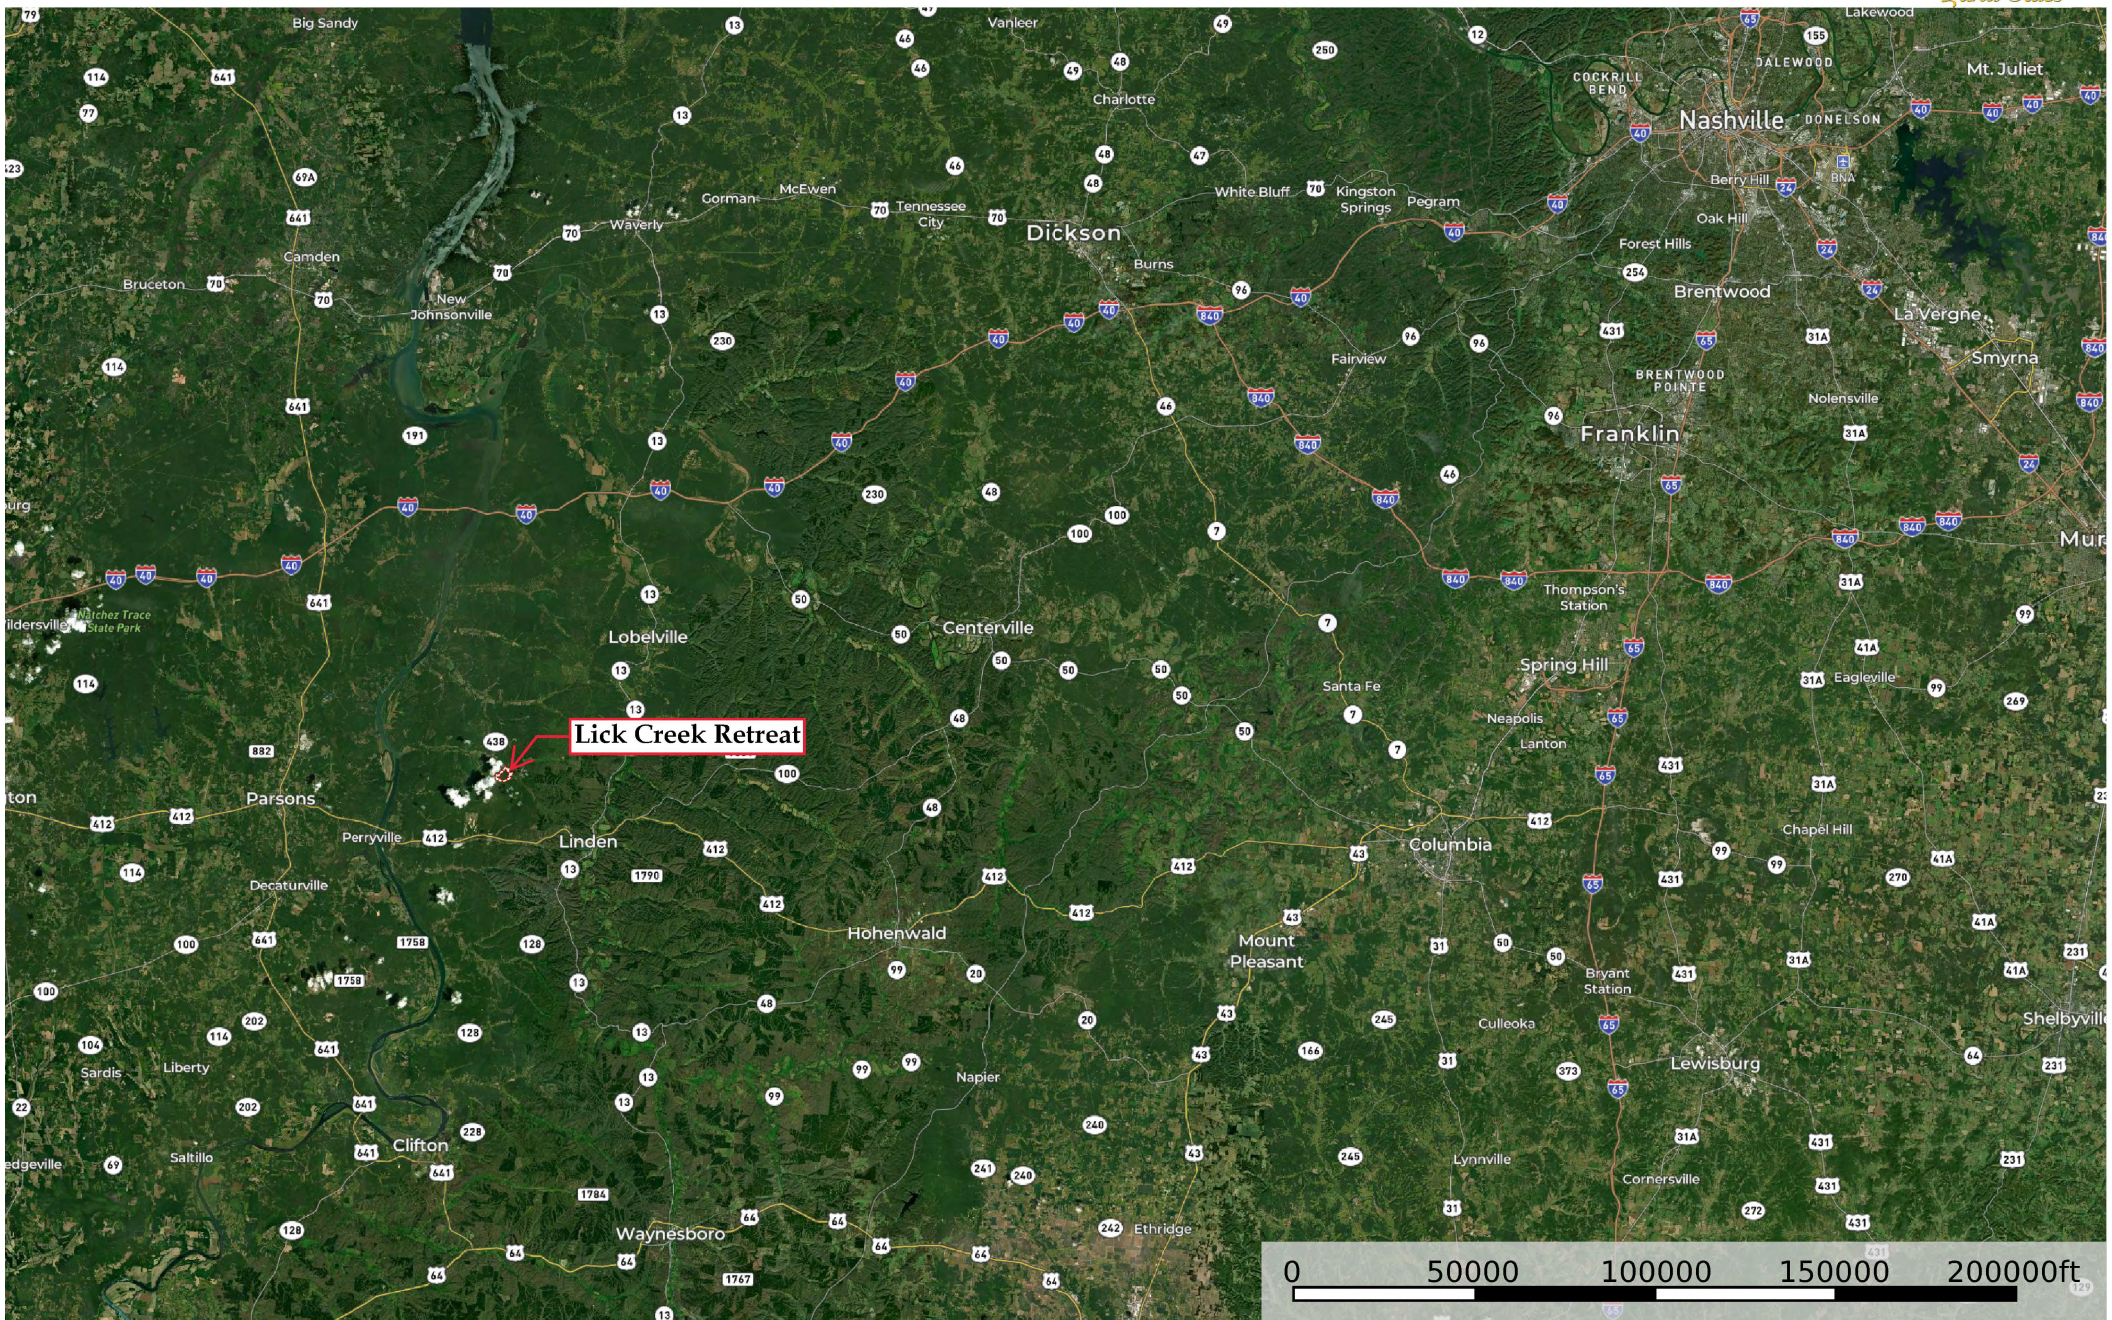

Lick Creek Treat

Perry County, Tennessee, 189 AC +/-

Boundary

Boundary

 Boundary

 Boundary