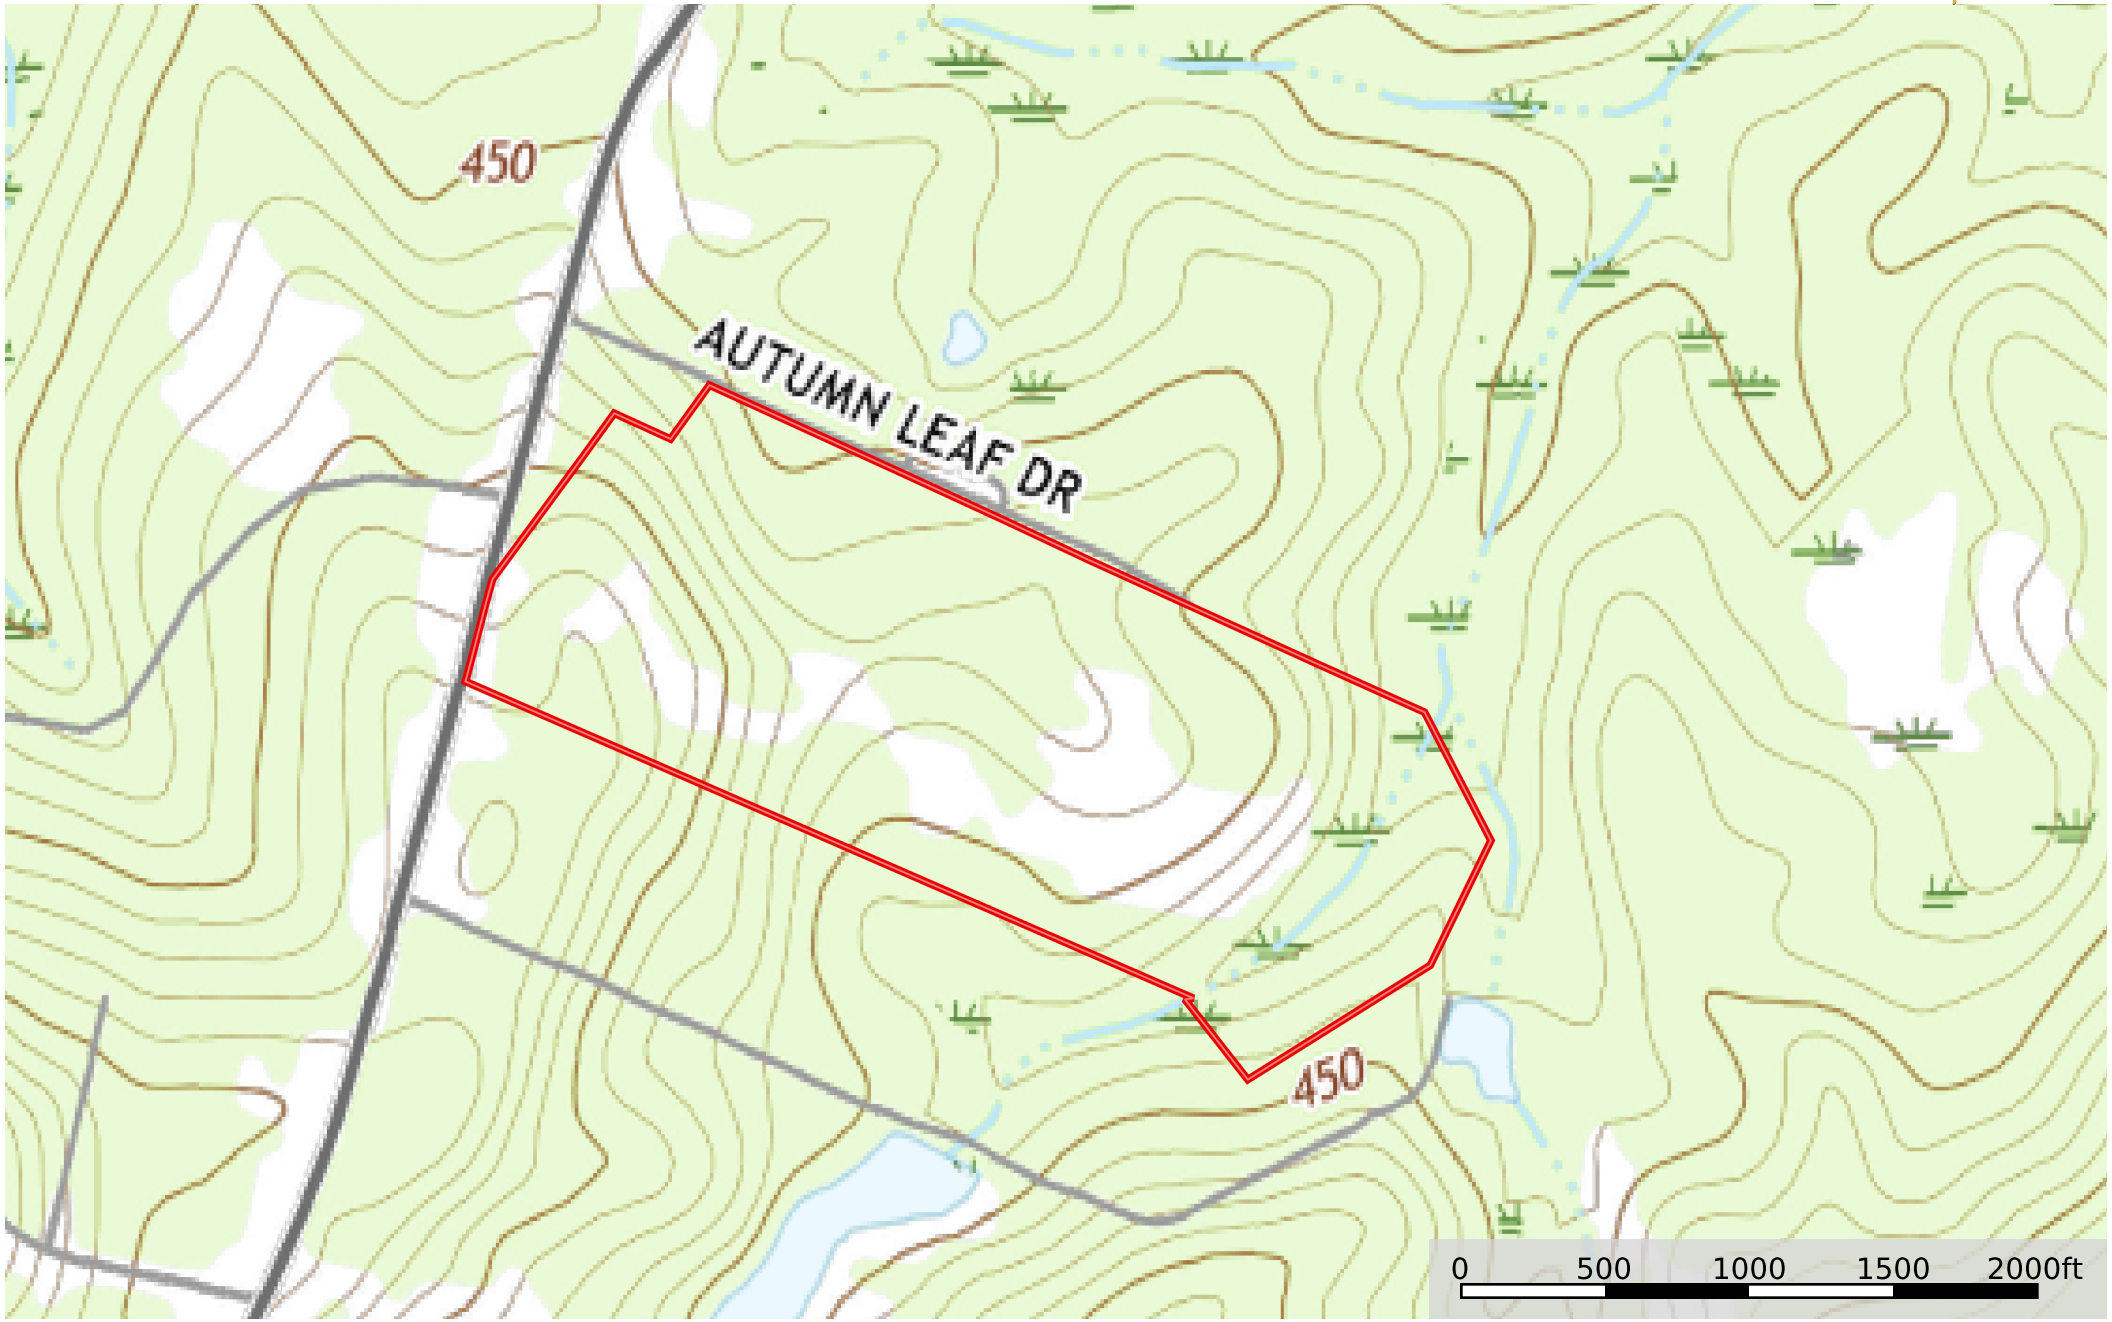

Boundary

 Boundary

Longleaf Hill

South Carolina, 85.38 AC +/-

Boundary

Longleaf Hill

South Carolina, 85.38 AC +/-

Boundary