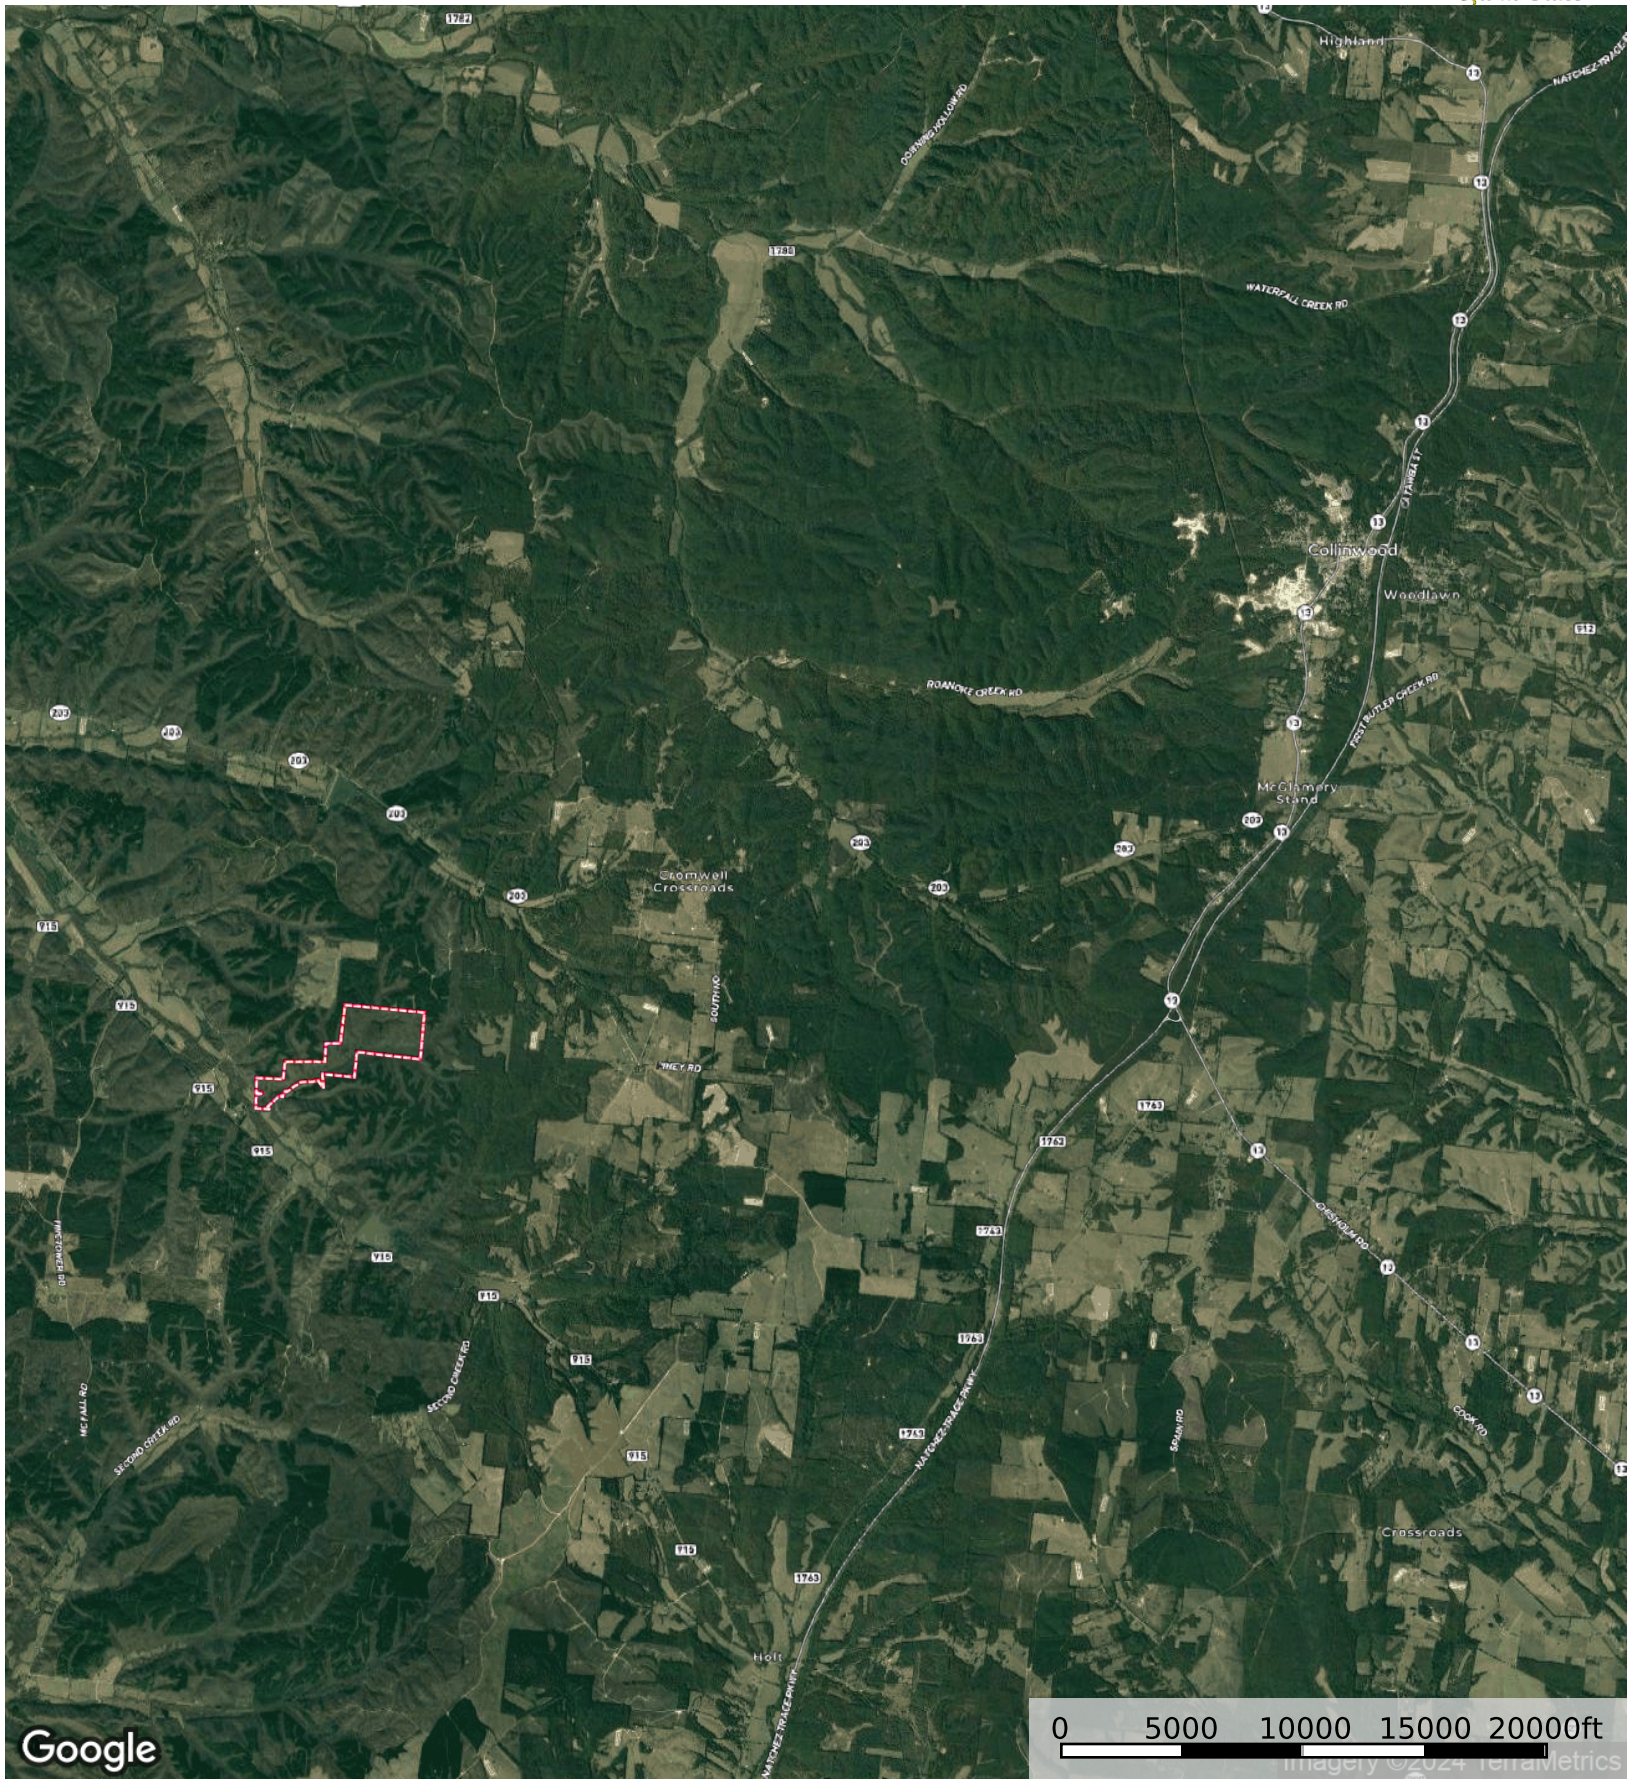

Boundary

Google

Boundary

 Boundary

Spinks Tract

Wayne County, Tennessee, 223 AC +/-

 Boundary