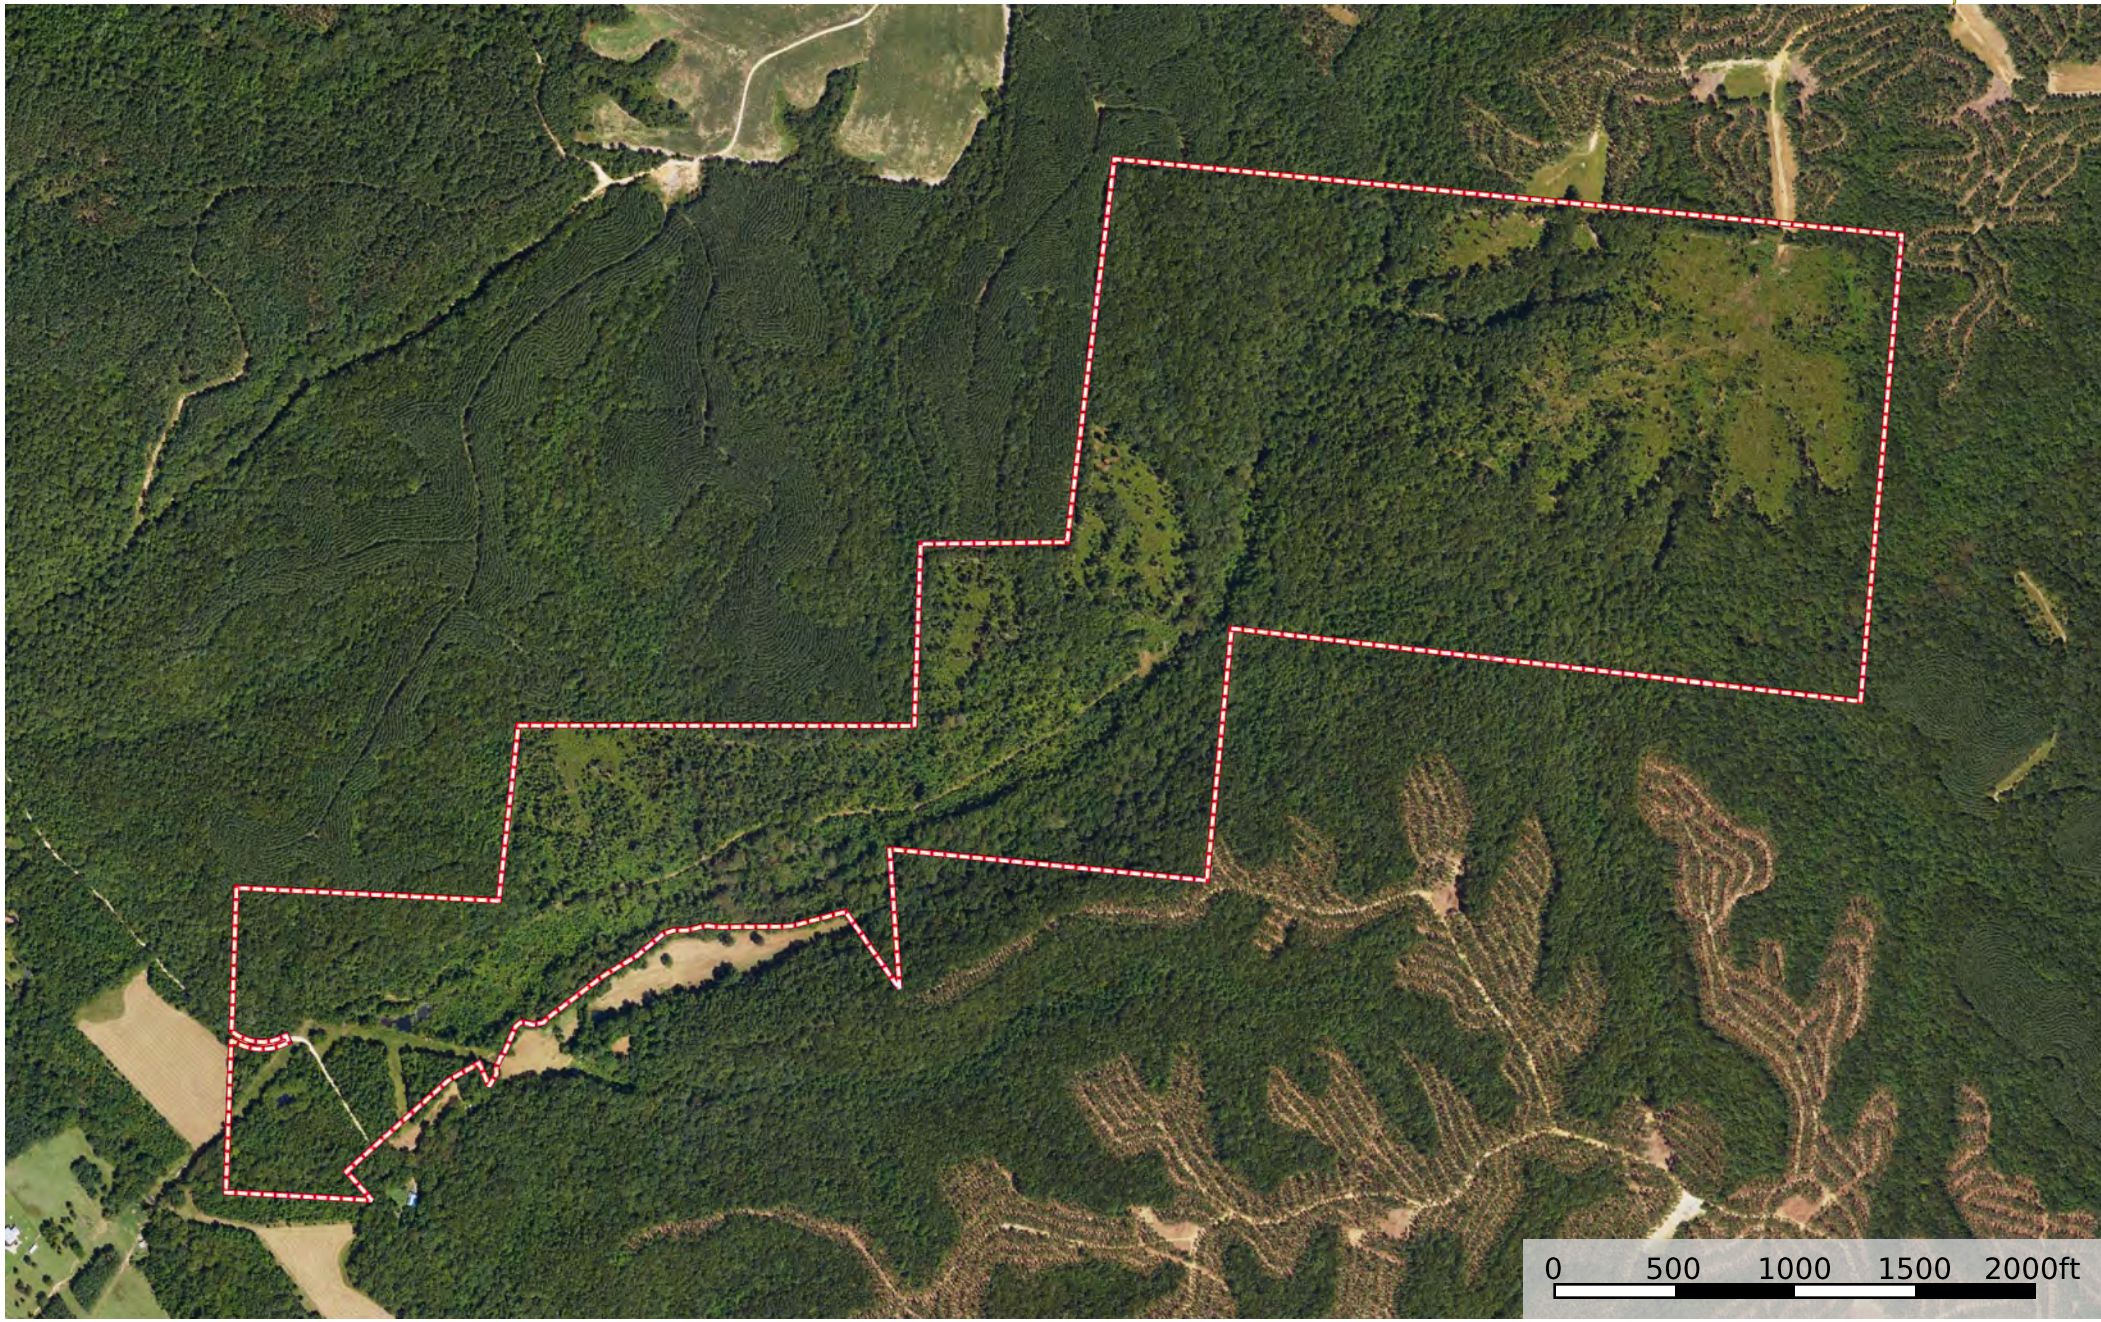

Boundary

Google

Boundary

 Boundary

Spinks Tract

Wayne County, Tennessee, 223 AC +/-

 Boundary