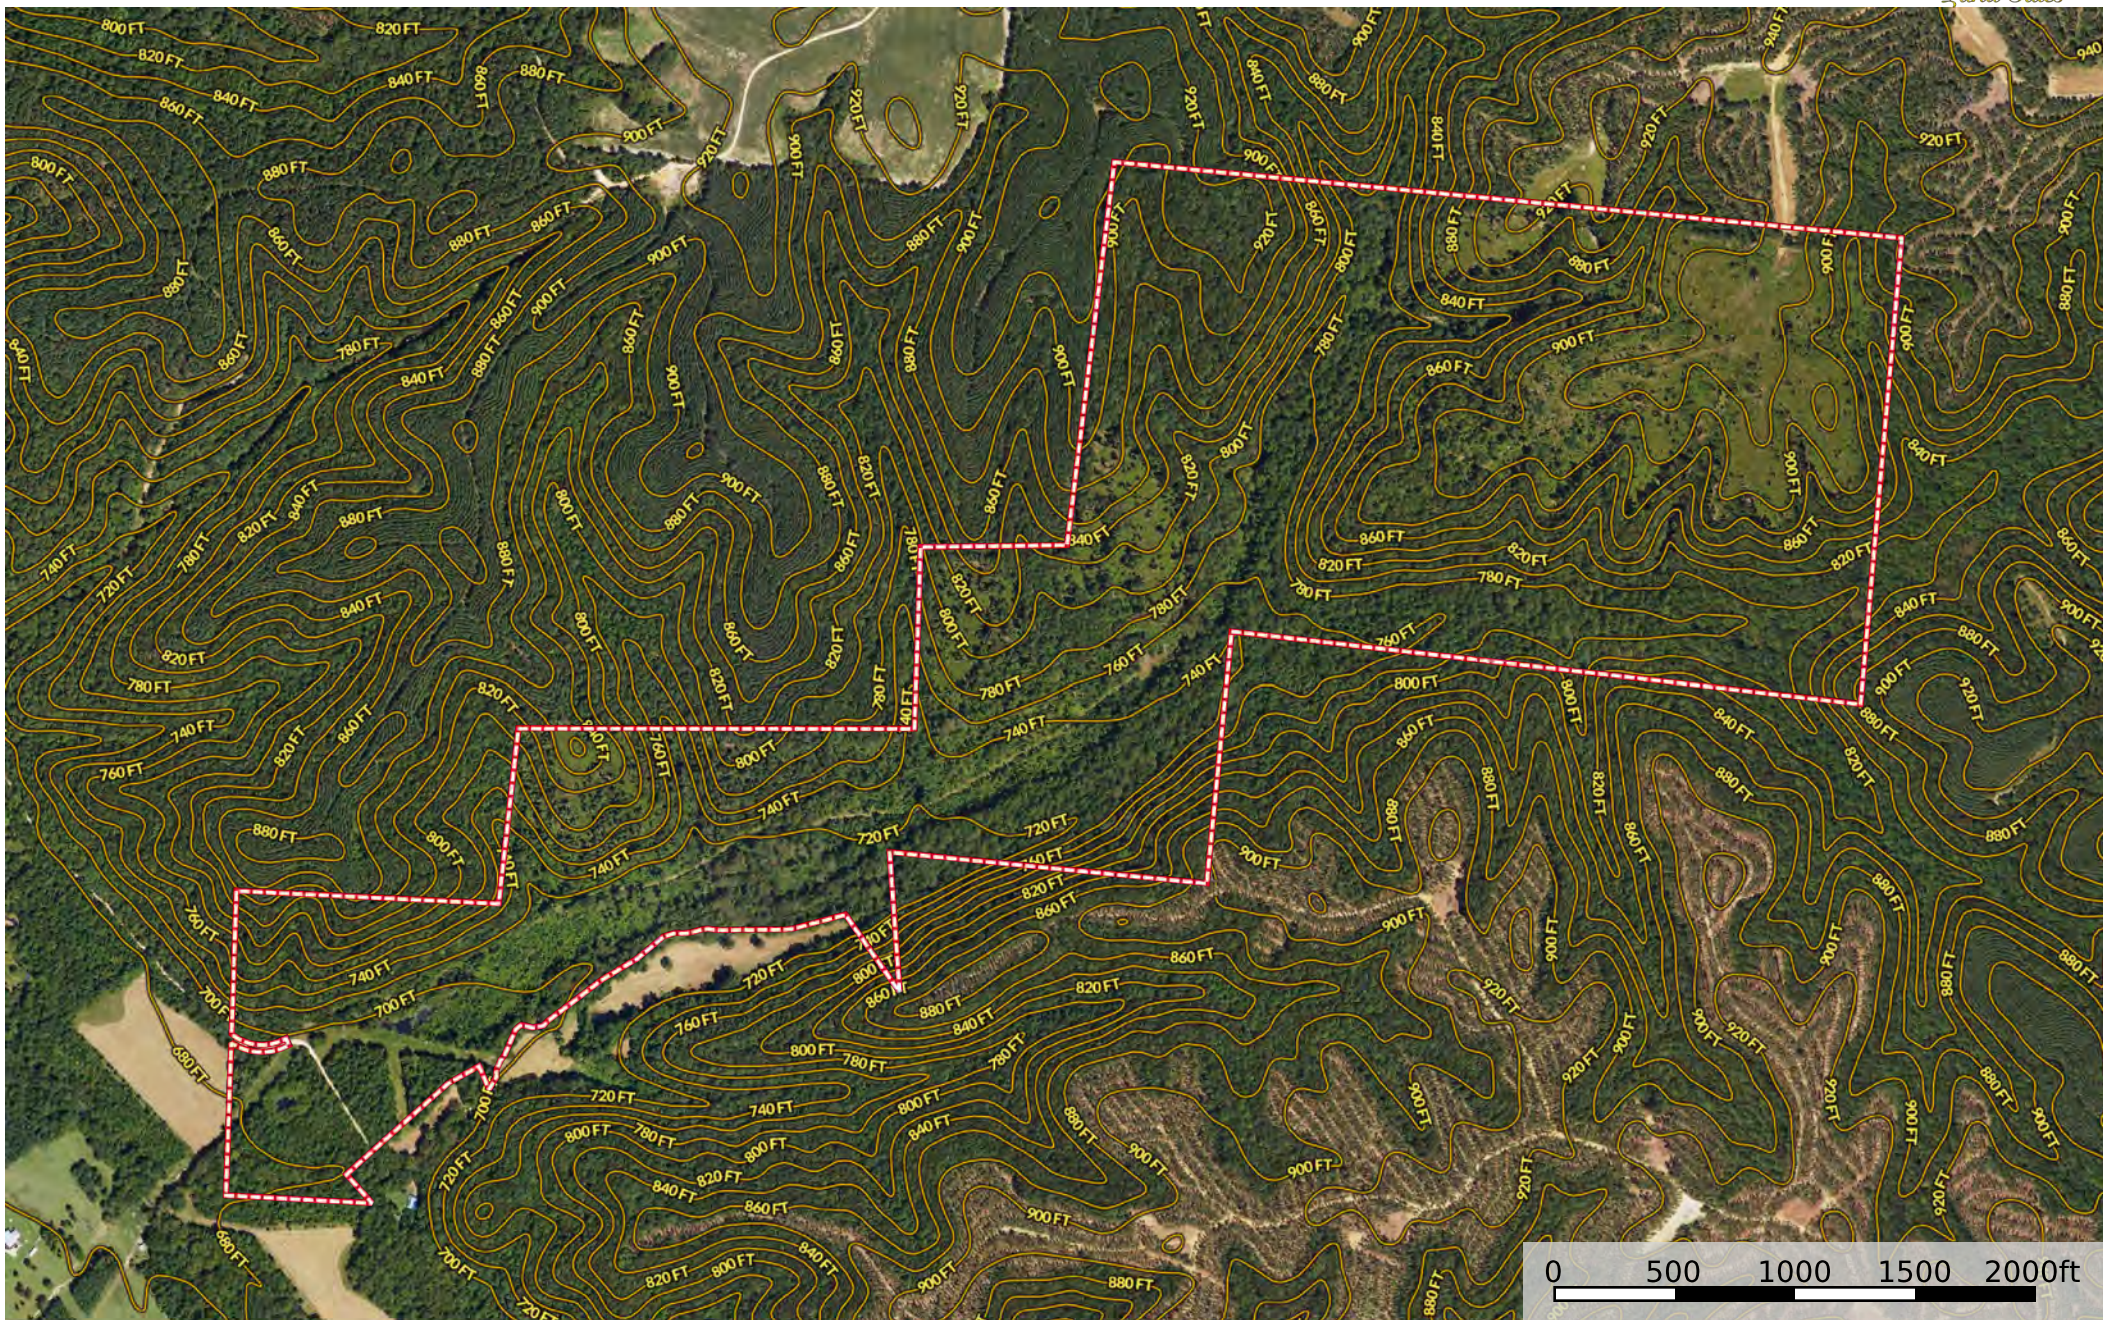

Boundary

Google

Boundary

 Boundary

Spinks Tract

Wayne County, Tennessee, 223 AC +/-

 Boundary